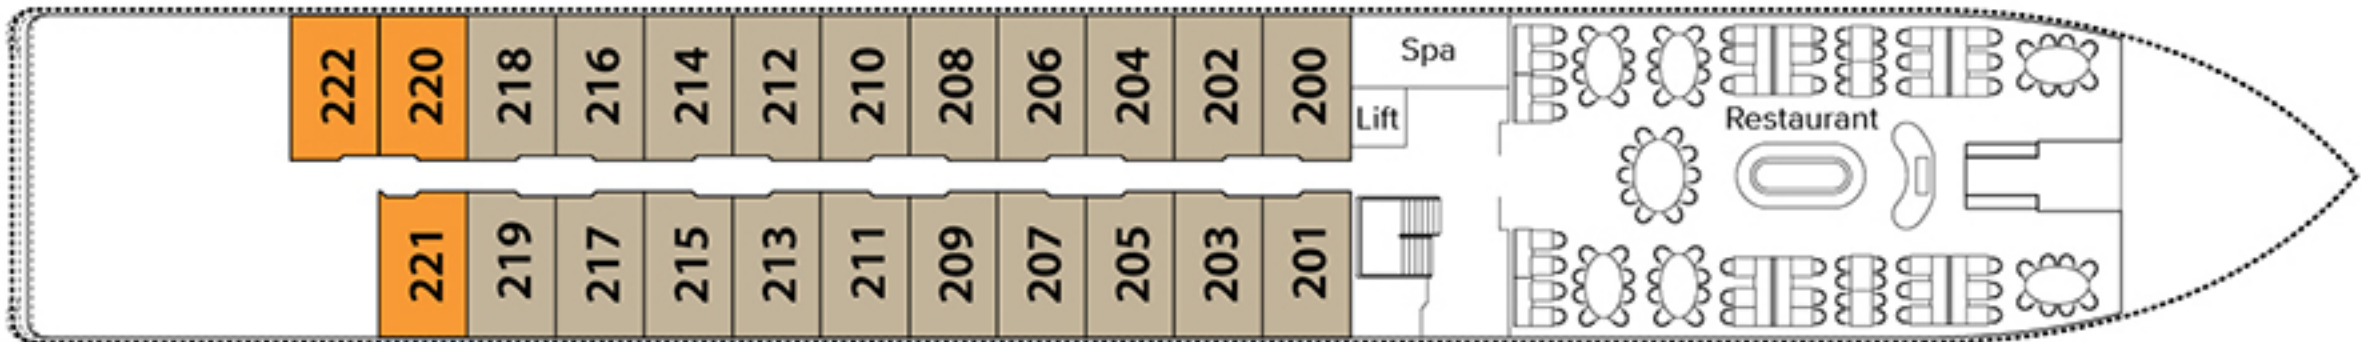

# MS DOURO SERENITY

SUN DECK

UPPER DECK

MAIN DECK

LOWER DECK

## CATEGORIES

**Master Suite**  
Walk Out Balcony  
- 322 sq. ft/30m<sup>2</sup>

**Junior Suite**  
Walk Out Balcony  
- 237 sq. ft/22m<sup>2</sup>

**Category A**  
French Balcony - 161  
sq. ft/15m<sup>2</sup>

## TECHNICAL DATA

MS Douro Serenity - Built 2017

Crew Members: 36  
• Cabins: 63 • Max. Passengers: 126