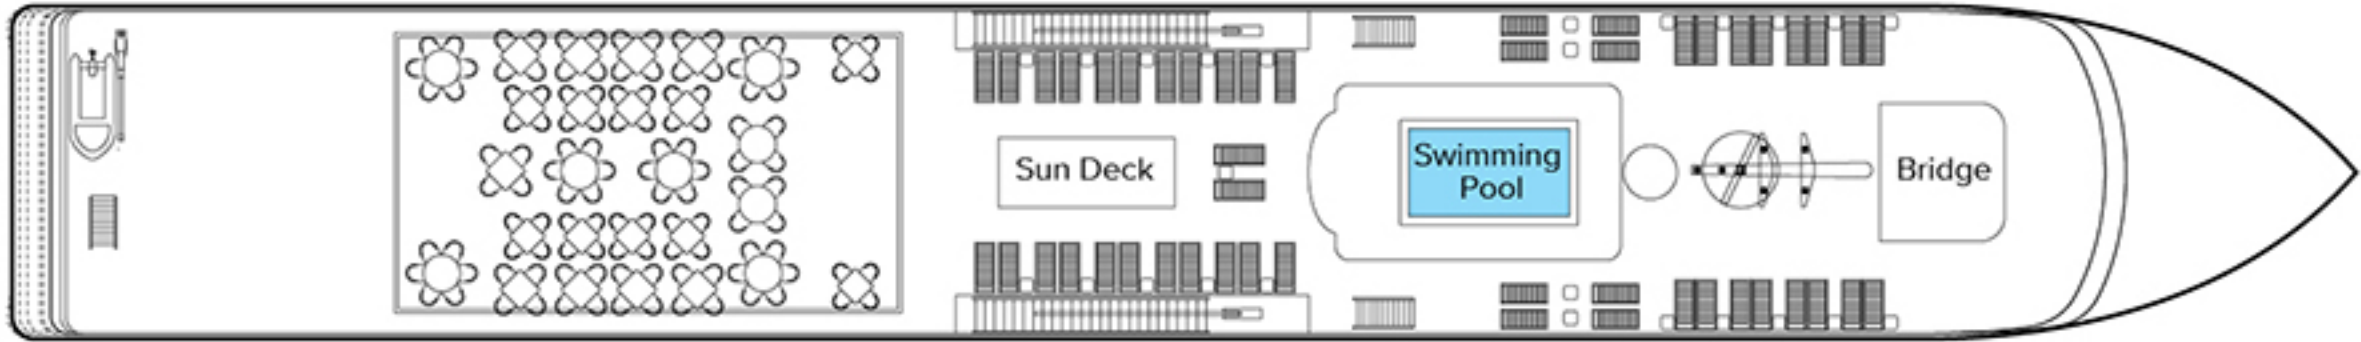

# MS DOURO SERENITY

SUN DECK

UPPER DECK

MAIN DECK

LOWER DECK

## TECHNICAL DATA

MS Douro Serenity - Built 2017

Crew Members: 36  
• Cabins: 63 • Max. Passengers: 126