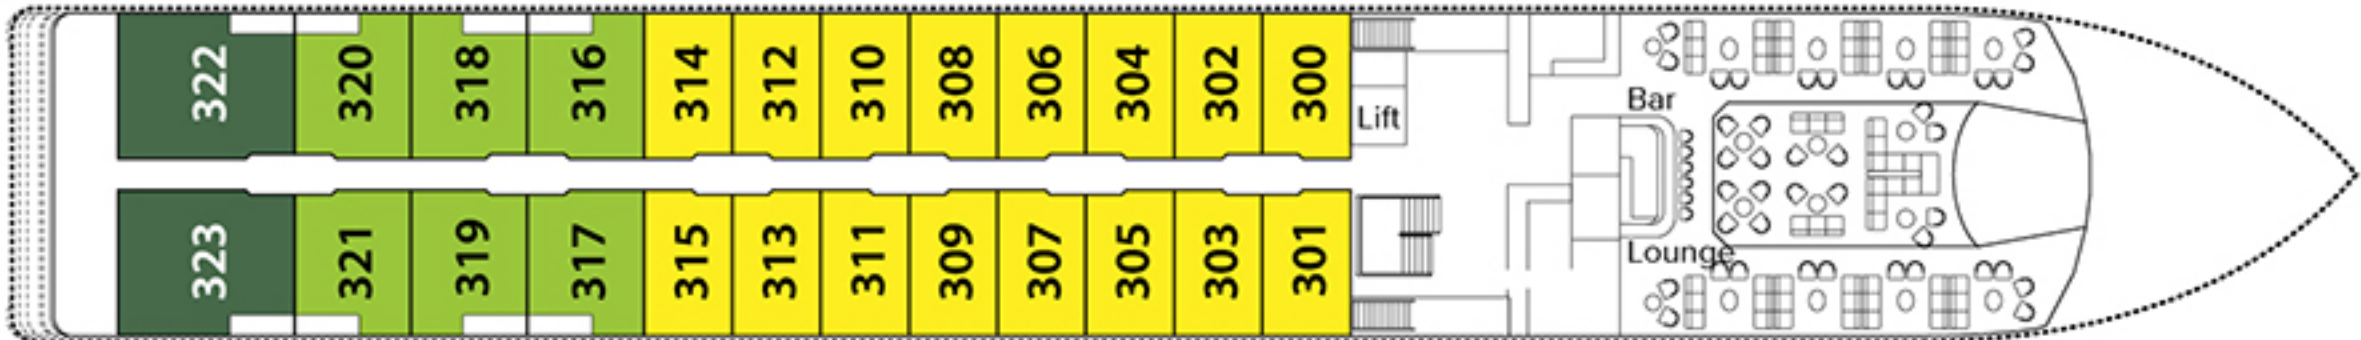

# MS DOURO SERENITY

SUN DECK

UPPER DECK

MAIN DECK

LOWER DECK

## CATEGORIES

**Master Suite**  
Walk Out Balcony  
- 322 sq. ft/30m<sup>2</sup>

**Junior Suite**  
Walk Out Balcony  
- 237 sq. ft/22m<sup>2</sup>

**Category A**  
French Balcony - 161  
sq. ft/15m<sup>2</sup>

## TECHNICAL DATA

MS Douro Serenity - Built 2017

Crew Members: 36  
• Cabins: 63 • Max. Passengers: 126