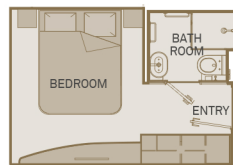

Standard Suite

15m²/160ft²

E D

Private Balcony Suite

19m²/205ft²

Including Scenic Sun Lounge

A PA PP C BA BB

Private Deluxe Balcony Suite

23m²/250ft²

Including Scenic Sun Lounge

RJ BJ

The deck plan and cabin layout images are an indication only and may vary. # Suites 301 and 302 have an obstructed view from the balcony due to ship design. Suite 302 (on Scenic Jewel and Scenic Jade) and Suite 202 (on Scenic Crystal) has a modified wardrobe and bathroom with no bath and features personal assistance fittings.