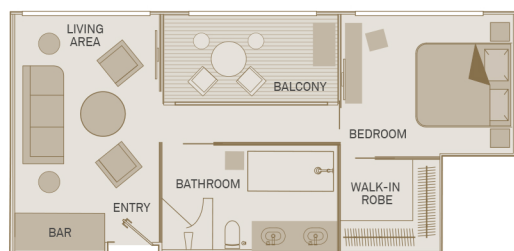

Standard Suite

15m²/160ft²

E D

Private Balcony Suite

19m²/205ft²

Including Scenic Sun Lounge

A PA PP C BA BB

Private Deluxe Balcony Suite

21m²/225ft²

Including Scenic Sun Lounge

PD BD

Royal Owner's Suite

48m²/520ft²

One bedroom suite including Scenic Sun Lounge

RO

Royal Balcony Suite

29m²/315ft²

Including Scenic Sun Lounge

R RA

Royal Panorama Suite

30m²/325ft²

Including Scenic Sun Lounge

RS

Junior Balcony Suite

23m²/250ft²

Including Scenic Sun Lounge

RJ BJ

The deck plan and cabin layout images are an indication only and may vary. # Suites 301 and 302 have an obstructed view from the balcony due to ship design. Suite 302 (on Scenic Jewel and Scenic Jade) and Suite 202 (on Scenic Crystal) has a modified wardrobe and bathroom with no bath and features personal assistance fittings.