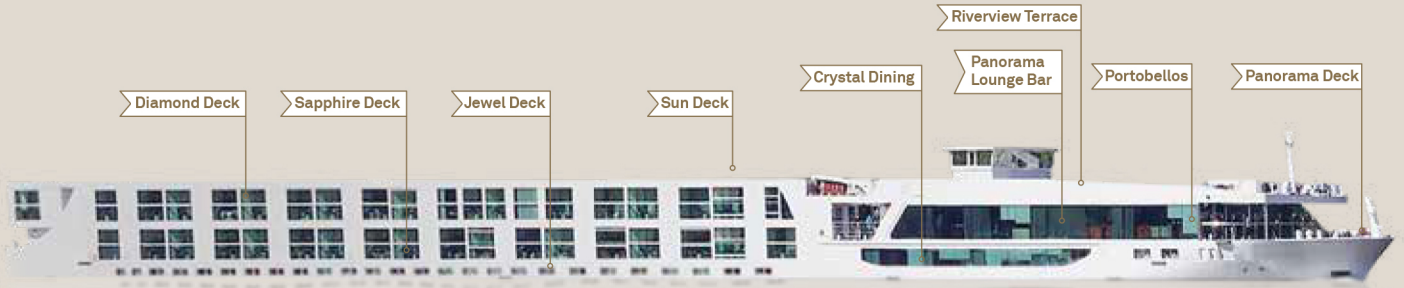

Scenic Crystal, Jewel & Jade

Refurbished 2019 | Built 2012/2013/2014 | Length 135 metres | Passengers 163 | Cabins 82 | Crew 59 | Gross tonnage 2,721

Sun Deck

Diamond Deck

Sapphire Deck

Jewel Deck

Deck Plan

- ① Riverview Terrace
- ② Wheelhouse
- ③ Sun Deck
- ④ Walking Track
- ⑤ Panorama Deck
- ⑥ Portobellos Restaurant
- ⑦ River Café
- ⑧ Lounge & Bar
- ⑨ Gift Shop
- ⑩ Reception
- ⑪ Elevator
- ⑫ Crystal Dining
- ⑬ Table La Rive
- ⑭ Galley
- ⑮ Wellness Area
- ⑯ Fitness Centre
- ⑰ Salt Therapy Lounge