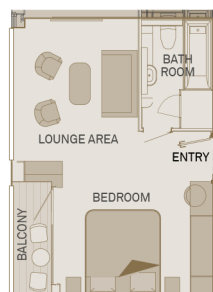

Standard Suite

15m²/160ft²

E D

Private Balcony Suite

19m²/205ft²

Including Scenic Sun Lounge

A PA PP C BA BB

Private Deluxe Balcony Suite

21m²/225ft²

Including Scenic Sun Lounge

PD BD

Royal Owner's Suite

48m²/520ft²

One bedroom suite including Scenic Sun Lounge

RO

Royal Balcony Suite

29m²/315ft²

Including Scenic Sun Lounge

R RA

Royal Panorama Suite

30m²/325ft²

Including Scenic Sun Lounge

RS

Junior Balcony Suite

23m²/250ft²

Including Scenic Sun Lounge

RJ BJ

The deck plan and cabin layout images are an indication only and may vary. # Suites 301 and 302 have an obstructed view from the balcony due to ship design. Suite 302 (on Scenic Jewel and Scenic Jade) and Suite 202 (on Scenic Crystal) has a modified wardrobe and bathroom with no bath and features personal assistance fittings.