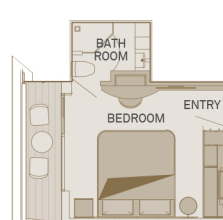

Suite Categories

Diamond Deck		Sapphire Deck	
RS	Royal Panorama Suite	C	Balcony Suite
A	Balcony Suite	BA	Balcony Suite
PA	Balcony Suite	BS	Single Balcony Suite
PP	Balcony Suite	BB	Balcony Suite
RA	Royal Balcony Suite	BD	Deluxe Balcony Suite
R	Royal Balcony Suite	BJ	Junior Balcony Suite
RO	Royal Owner's Suite	Jewel Deck	
PD	Deluxe Balcony Suite	E	Standard Suite
RJ	Junior Balcony Suite	D	Standard Suite

Standard Suite

15m²/160ft²

E D

Private Balcony Suite

19m²/205ft²

Including Scenic Sun Lounge

A PA PP C BA BB

Private Deluxe Balcony Suite

21m²/225ft²

Including Scenic Sun Lounge

PD BD

Royal Owner's Suite

48m²/520ft²

One bedroom suite including Scenic Sun Lounge

RO

Royal Balcony Suite

23m²/250ft²

Including Scenic Sun Lounge

RJ BJ

The deck plan and cabin layout images are an indication only and may vary. # Suites 301 and 302 have an obstructed view from the balcony due to ship design. Suite 302 (on Scenic Jewel and Scenic Jade) and Suite 202 (on Scenic Crystal) has a modified wardrobe and bathroom with no bath and features personal assistance fittings.