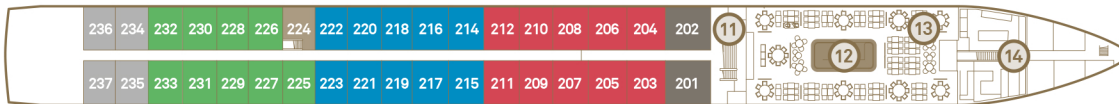

Scenic Crystal, Jewel & Jade

Refurbished 2019 | Built 2012/2013/2014 | Length 135 metres | Passengers 163 | Cabins 82 | Crew 59 | Gross tonnage 2,721

Sun Deck

Diamond Deck

Sapphire Deck

Jewel Deck

Deck Plan

Suite Categories

Diamond Deck		Sapphire Deck	
RS	Royal Panorama Suite	C	Balcony Suite
A	Balcony Suite	BA	Balcony Suite
PA	Balcony Suite	BS	Single Balcony Suite
PP	Balcony Suite	BB	Balcony Suite
RA	Royal Balcony Suite	BD	Deluxe Balcony Suite
R	Royal Balcony Suite	BJ	Junior Balcony Suite
RO	Royal Owner's Suite	Jewel Deck	
PD	Deluxe Balcony Suite	E	Standard Suite
RJ	Junior Balcony Suite	D	Standard Suite