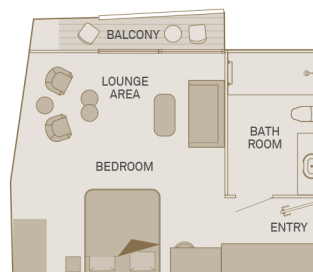

Standard Suite

15m²/160ft²

E D

Private Balcony Suite

19m²/205ft²

Including Scenic Sun Lounge

A PA PP C BA BB

Private Deluxe Balcony Suite

21m²/225ft²

Including Scenic Sun Lounge

PD BD

Royal Owner's Suite

48m²/520ft²

One bedroom suite including Scenic Sun Lounge

RO

Royal Balcony Suite

29m²/315ft²

Including Scenic Sun Lounge

R RA

Royal Panorama Suite

30m²/325ft²

Including Scenic Sun Lounge

RS

Junior Balcony Suite

23m²/250ft²

Including Scenic Sun Lounge

RJ BJ

The deck plan and cabin layout images are an indication only and may vary. # Suites 301 and 302 have an obstructed view from the balcony due to ship design. Suite 302 (on Scenic Jewel and Scenic Jade) and Suite 202 (on Scenic Crystal) has a modified wardrobe and bathroom with no bath and features personal assistance fittings.