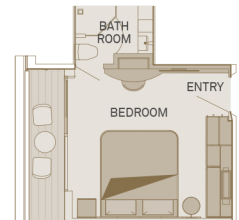

Suite Categories

Diamond Deck		Sapphire Deck	
RS	Royal Panorama Suite	C	Balcony Suite
A	Balcony Suite	BA	Balcony Suite
PA	Balcony Suite	BS	Single Balcony Suite
PP	Balcony Suite	BB	Balcony Suite
RA	Royal Balcony Suite	BD	Deluxe Balcony Suite
R	Royal Balcony Suite	BJ	Junior Balcony Suite
RO	Royal Owner's Suite	Jewel Deck	
PD	Deluxe Balcony Suite	E	Standard Suite
RJ	Junior Balcony Suite	D	Standard Suite

Standard Suite

15m²/160ft²

E D

Private Balcony Suite

19m²/205ft²

Including Scenic Sun Lounge

A PA PP C BA BB

Private Deluxe Balcony Suite

21m²/225ft²

Including Scenic Sun Lounge

PD BD

Royal Owner's Suite

48m²/520ft²

One bedroom suite including Scenic Sun Lounge

RO

Royal Balcony Suite

23m²/250ft²

Including Scenic Sun Lounge

RJ BJ

The deck plan and cabin layout images are an indication only and may vary. # Suites 301 and 302 have an obstructed view from the balcony due to ship design. Suite 302 (on Scenic Jewel and Scenic Jade) and Suite 202 (on Scenic Crystal) has a modified wardrobe and bathroom with no bath and features personal assistance fittings.