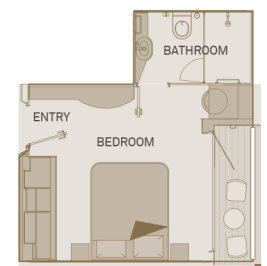

Standard Suite

15m²/160ft²

E D

Private Balcony Suite

19m²/205ft²

Including Scenic Sun Lounge

A PA PP C BA BB

Private Deluxe Balcony Suite

21m²/225ft²

Including Scenic Sun Lounge

PD BD

Royal Owner's Suite

48m²/520ft²

One bedroom suite including Scenic Sun Lounge

RO

Royal Balcony Suite

29m²/315ft²

Including Scenic Sun Lounge

R RA

Royal Panorama Suite

30m²/325ft²

Including Scenic Sun Lounge

RS

Junior Balcony Suite

23m²/250ft²

Including Scenic Sun Lounge

RJ BJ

The deck plan and cabin layout images are an indication only and may vary. # Suites 301 and 302 have an obstructed view from the balcony due to ship design. Suite 302 (on Scenic Jewel and Scenic Jade) and Suite 202 (on Scenic Crystal) has a modified wardrobe and bathroom with no bath and features personal assistance fittings.