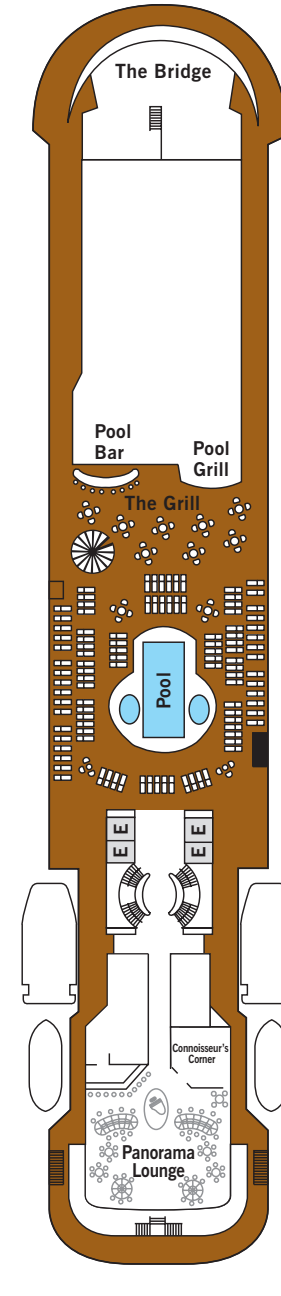

SILVER CLOUD- Deck Plans

DECK 3
Changing Room
Medical Centre

DECK 4
The Restaurant
La Dame
Laundrette

DECK 5
Dolce Vita
Boutique
Photo Studio

DECK 6
Explorer Lounge
Fitness Centre
Reception/Guest Relations
Expedition Office

DECK 7
La Terrazza
Zagara Beauty Spa
Library

DECK 8
The Bridge
Pool
Pool Bar
The Grill
Panorama Lounge
Connoisseur's Corner

DECK 9
Observation Lounge
Jogging Track

SUITE CATEGORIES

- Owner's Suite ●
- Grand Suite ●
- Royal Suite ●
- Silver Suite ●
- Medallion Suite ●
- Deluxe Veranda Suite ●
- Veranda Suite ●
- Vista Suite ●

SPECIFICATIONS

- Crew 212
- Build 1994
- Guests 240 in Polar waters
- Officers European
- Tonnage 17,400
- Length 514.14 Feet/156.7 Metres
- Width 70.62 Feet/21.5 Metres
- Speed 18 Knots
- Passenger Decks 7
- Connecting Suites ⇕
- 3rd Guest Capacity ▲
- Bath/Shower Combination ☺
- Bath & Separate Shower ☺☺
- Disabled Suites ♿
- 449, 451
- Refurbished 2017
- Registry Bahamas
- Ice-class Rating 1C

VISTA SUITE

240 SQ. FT. / 22 M²

- Large picture window providing panoramic ocean views
- Sitting area
- Twin beds or queen-sized bed
- Marble bathroom with shower (some with bath/shower combination)
- Walk-in wardrobe with personal safe
- Writing desk
- Hair dryer
- Unlimited Standard Wifi