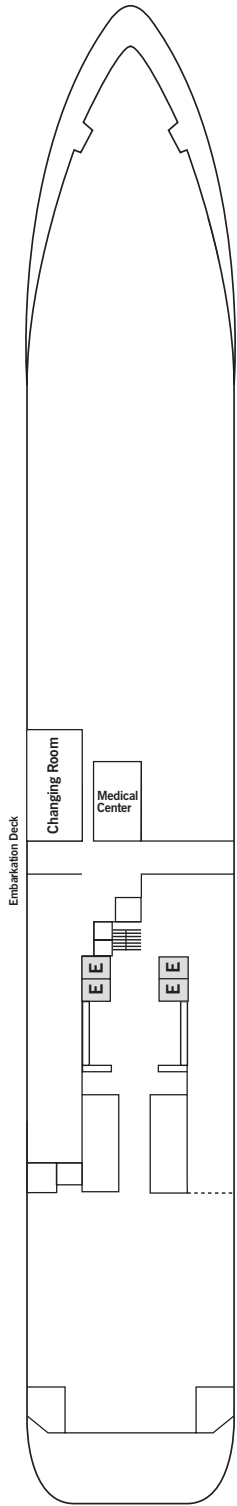

SILVER CLOUD- Deck Plans

DECK 3
Changing Room
Medical Centre

DECK 4
The Restaurant
La Dame
Laundrette

DECK 5
Dolce Vita
Boutique
Photo Studio

DECK 6
Explorer Lounge
Fitness Centre
Reception/Guest Relations
Expedition Office

DECK 7
La Terrazza
Zagara Beauty Spa
Library

DECK 8
The Bridge
Pool
Pool Bar
The Grill
Panorama Lounge
Connoisseur's Corner

DECK 9
Observation Lounge
Jogging Track

SUITE CATEGORIES

- Owner's Suite ●
- Grand Suite ●
- Royal Suite ●
- Silver Suite ●
- Medallion Suite ●
- Deluxe Veranda Suite ●
- Veranda Suite ●
- Vista Suite ●

SPECIFICATIONS

- Crew 212
- Build 1994
- Guests 240 in Polar waters
- Officers European
- Tonnage 17,400
- Length 514.14 Feet/156.7 Metres
- Width 70.62 Feet/21.5 Metres
- Speed 18 Knots
- Passenger Decks 7
- Connecting Suites ⇕
- 3rd Guest Capacity ▲
- Bath/Shower Combination ☺
- Bath & Separate Shower ☺☺
- Disabled Suites ♿
- 449, 451
- Refurbished 2017
- Registry Bahamas
- Ice-class Rating 1C

Deck plans are for illustration purposes only and may be subject to change.

Suite diagrams shown are for illustration purposes only and may vary from actual square footage. Please refer to suite specifications for square footage.