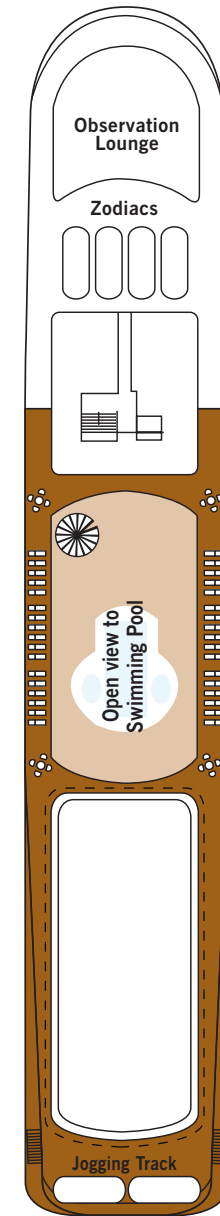

SILVER CLOUD- Deck Plans

DECK 3
Changing Room
Medical Centre

DECK 4
The Restaurant
La Dame
Laundrette

DECK 5
Dolce Vita
Boutique
Photo Studio

DECK 6
Explorer Lounge
Fitness Centre
Reception/Guest Relations
Expedition Office

DECK 7
La Terrazza
Zagara Beauty Spa
Library

DECK 8
The Bridge
Pool
Pool Bar
The Grill
Panorama Lounge
Connoisseur's Corner

DECK 9
Observation Lounge
Jogging Track

SUITE CATEGORIES

- Owner's Suite ●
- Grand Suite ●
- Royal Suite ●
- Silver Suite ●
- Medallion Suite ●
- Deluxe Veranda Suite ●
- Veranda Suite ●
- Vista Suite ●

SPECIFICATIONS

- Crew 212
- Build 1994
- Guests 240 in Polar waters
- Officers European
- Tonnage 17,400
- Length 514.14 Feet/156.7 Metres
- Width 70.62 Feet/21.5 Metres
- Speed 18 Knots
- Passenger Decks 7
- Connecting Suites ⇕
- 3rd Guest Capacity ▲
- Bath/Shower Combination ☺
- Bath & Separate Shower ☺☺
- Disabled Suites ♿
- 449, 451
- Refurbished 2017
- Registry Bahamas
- Ice-class Rating 1C