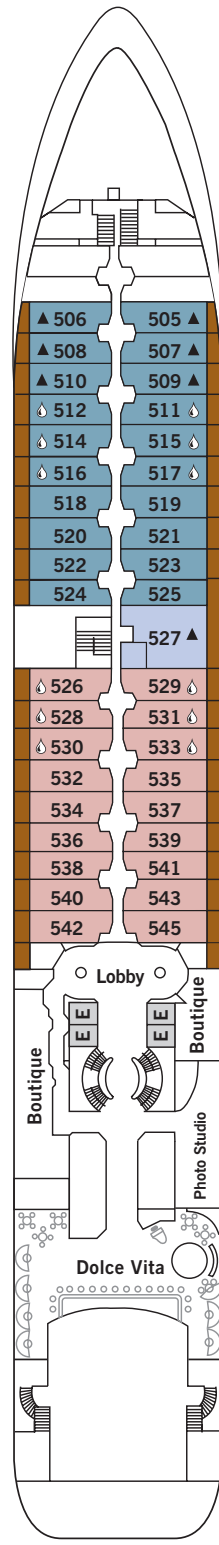

SILVER CLOUD- Deck Plans

DECK 3
Changing Room
Medical Centre

DECK 4
The Restaurant
La Dame
Laundrette

DECK 5
Dolce Vita
Boutique
Photo Studio

DECK 6
Explorer Lounge
Fitness Centre
Reception/Guest Relations
Expedition Office

DECK 7
La Terrazza
Zagara Beauty Spa
Library

DECK 8
The Bridge
Pool
Pool Bar
The Grill
Panorama Lounge
Connoisseur's Corner

DECK 9
Observation Lounge
Jogging Track

SUITE CATEGORIES

- Owner's Suite ●
- Grand Suite ●
- Royal Suite ●
- Silver Suite ●
- Medallion Suite ●
- Deluxe Veranda Suite ●
- Veranda Suite ●
- Vista Suite ●

SPECIFICATIONS

- Crew 212
- Build 1994
- Guests 240 in Polar waters
- Officers European
- Tonnage 17,400
- Length 514.14 Feet/156.7 Metres
- Width 70.62 Feet/21.5 Metres
- Speed 18 Knots
- Passenger Decks 7
- Connecting Suites ⇕
- 3rd Guest Capacity ▲
- Bath/Shower Combination ☺
- Bath & Separate Shower ☺☺
- Disabled Suites ♿
- 449, 451
- Refurbished 2017
- Registry Bahamas
- Ice-class Rating 1C

Deck plans are for illustration purposes only and may be subject to change.

Suite diagrams shown are for illustration purposes only and may vary from actual square footage. Please refer to suite specifications for square footage.