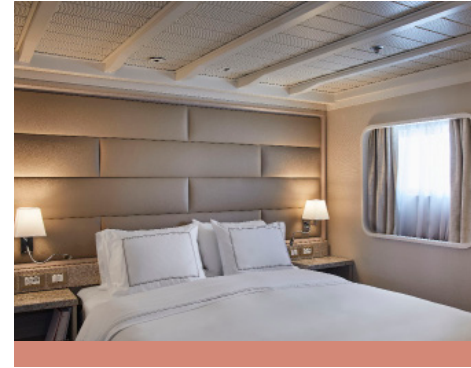

- Large veranda with patio furniture and floor-to-ceiling glass doors; bedroom two has additional large picture window
- Living room with sitting area; bedroom two has additional sitting area
- Separate dining area
- Twin beds or queen-sized bed; bedroom two has additional twin beds or queen-sized bed
- Marble bathroom with full-sized bath and separate shower; bedroom two has additional marble bathroom with shower (no bath as indicated in diagram)
- Walk-in wardrobe(s) with personal safe
- Vanity table(s) with hair dryer
- Writing desk(s)
- Bose® Sound system with Bluetooth Connectivity
- Unlimited Premium Wifi
- Illy® Espresso machine

- Two verandas with patio furniture and floor-to-ceiling glass doors; bedroom two has additional veranda
- Living room with sitting area; bedroom two has additional sitting area
- Separate dining area
- Twin beds or queen-sized bed; bedroom two has additional twin beds or queen-sized bed
- Marble bathroom with full-sized bath and separate shower; bedroom two has additional marble bathroom with shower (no bath as indicated in diagram)
- Walk-in wardrobe(s) with personal safe
- Vanity table(s) with hair dryer
- Writing desk(s)
- Bose® Sound system with Bluetooth Connectivity
- Unlimited Premium Wifi
- Illy® Espresso machine