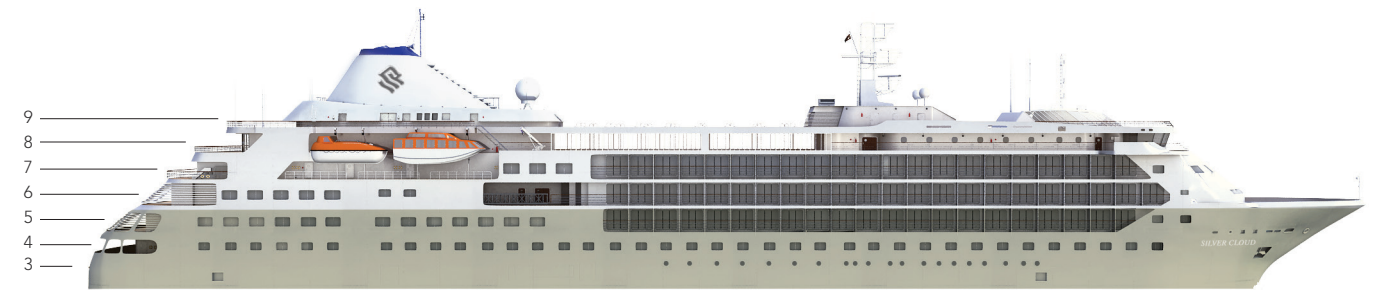

SILVER CLOUD- Deck Plans

DECK 3
Changing Room
Medical Centre

DECK 4
The Restaurant
La Dame
Laundrette

DECK 5
Dolce Vita
Boutique
Photo Studio

DECK 6
Explorer Lounge
Fitness Centre
Reception/Guest Relations
Expedition Office

SPECIFICATIONS

- Crew 212
- Build 1994
- Guests 240 in Polar waters
- Officers European
- Tonnage 17,400
- Length 514.14 Feet/156.7 Metres
- Width 70.62 Feet/21.5 Metres
- Speed 18 Knots
- Passenger Decks 7
- Connecting Suites ⇕
- 3rd Guest Capacity ▲
- Bath/Shower Combination ☺
- Bath & Separate Shower ☺☺
- Disabled Suites ♿
- 449, 451
- Refurbished 2017
- Registry Bahamas
- Ice-class Rating 1C