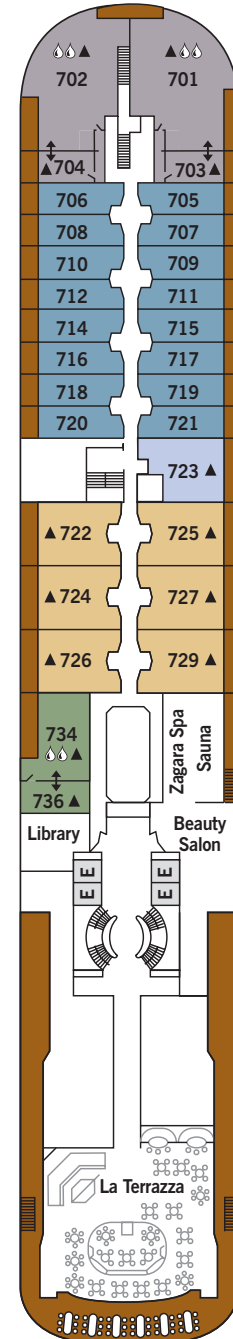

SILVER CLOUD- Deck Plans

DECK 3
Changing Room
Medical Centre

DECK 4
The Restaurant
La Dame
Laundrette

DECK 5
Dolce Vita
Boutique
Photo Studio

DECK 6
Explorer Lounge
Fitness Centre
Reception/Guest Relations
Expedition Office

DECK 7
La Terrazza
Zagara Beauty Spa
Library

DECK 8
The Bridge
Pool
Pool Bar
The Grill
Panorama Lounge
Connoisseur's Corner

DECK 9
Observation Lounge
Jogging Track

SUITE CATEGORIES

- Owner's Suite ●
- Grand Suite ●
- Royal Suite ●
- Silver Suite ●
- Medallion Suite ●
- Deluxe Veranda Suite ●
- Veranda Suite ●
- Vista Suite ●

SPECIFICATIONS

- Crew 212
- Build 1994
- Guests 240 in Polar waters
- Officers European
- Tonnage 17,400
- Length 514.14 Feet/156.7 Metres
- Width 70.62 Feet/21.5 Metres
- Speed 18 Knots
- Passenger Decks 7
- Connecting Suites ⇕
- 3rd Guest Capacity ▲
- Bath/Shower Combination ☺
- Bath & Separate Shower ☺☺
- Disabled Suites ♿
- 449, 451
- Refurbished 2017
- Registry Bahamas
- Ice-class Rating 1C

Deck plans are for illustration purposes only and may be subject to change.

Suite diagrams shown are for illustration purposes only and may vary from actual square footage. Please refer to suite specifications for square footage.