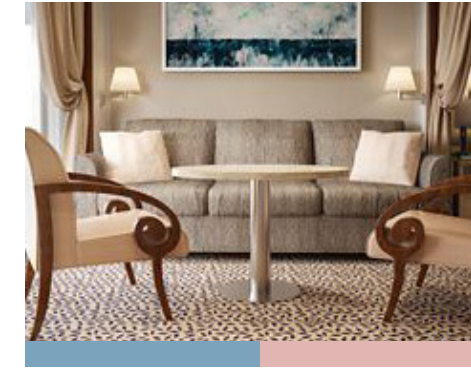

VERANDA/DELUXE VERANDA SUITE

Some Veranda Suites accommodate three guests (Suites 505-510 and 605-610). The Deluxe Veranda Suite offers preferred central location with identical accommodation to a Veranda Suite.

295 SQ. FT. / 27 M²
INCLUDING VERANDA (49 SQ. FT. / 4.5 M²)

- Veranda with patio furniture and floor-to-ceiling glass doors
- Sitting area
- Twin beds or queen-sized bed
- Marble bathroom with shower (some with bath/shower combination)
- Walk-in wardrobe with personal safe
- Writing desk
- Hair dryer
- Unlimited Standard Wifi