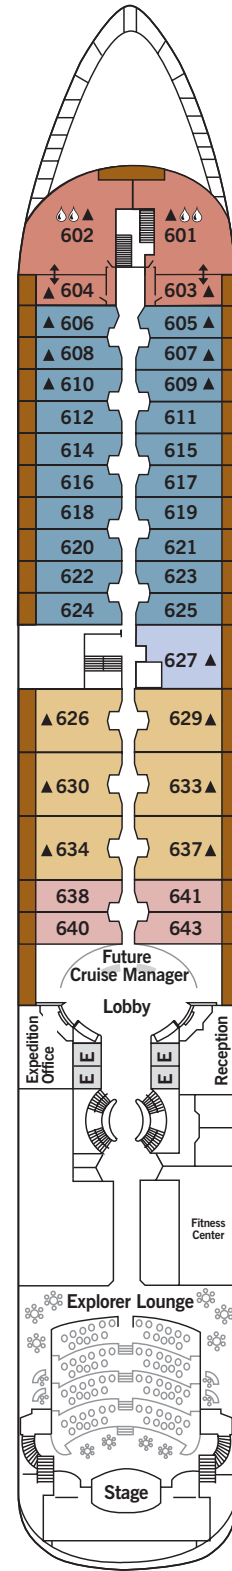

SILVER CLOUD- Deck Plans

DECK 3
Changing Room
Medical Centre

DECK 4
The Restaurant
La Dame
Laundrette

DECK 5
Dolce Vita
Boutique
Photo Studio

DECK 6
Explorer Lounge
Fitness Centre
Reception/Guest Relations
Expedition Office

DECK 7
La Terrazza
Zagara Beauty Spa
Library

DECK 8
The Bridge
Pool
Pool Bar
The Grill
Panorama Lounge
Connoisseur's Corner

DECK 9
Observation Lounge
Jogging Track

SUITE CATEGORIES

- Owner's Suite ●
- Grand Suite ●
- Royal Suite ●
- Silver Suite ●
- Medallion Suite ●
- Deluxe Veranda Suite ●
- Veranda Suite ●
- Vista Suite ●

SPECIFICATIONS

- Crew 212
- Build 1994
- Guests 240 in Polar waters
- Officers European
- Tonnage 17,400
- Length 514.14 Feet/156.7 Metres
- Width 70.62 Feet/21.5 Metres
- Speed 18 Knots
- Passenger Decks 7
- Connecting Suites ⇕
- 3rd Guest Capacity ▲
- Bath/Shower Combination ☺
- Bath & Separate Shower ☺☺
- Disabled Suites ♿
- 449, 451
- Refurbished 2017
- Registry Bahamas
- Ice-class Rating 1C

Deck plans are for illustration purposes only and may be subject to change.

Suite diagrams shown are for illustration purposes only and may vary from actual square footage. Please refer to suite specifications for square footage.