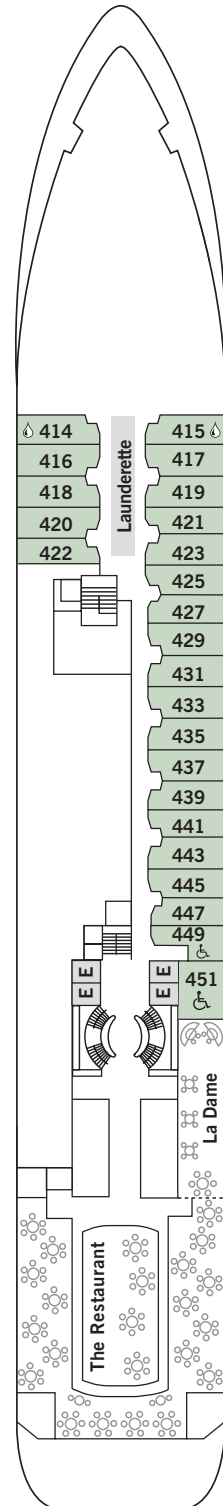

SILVER CLOUD- Deck Plans

DECK 3
Changing Room
Medical Centre

DECK 4
The Restaurant
La Dame
Laundrette

DECK 5
Dolce Vita
Boutique
Photo Studio

DECK 6
Explorer Lounge
Fitness Centre
Reception/Guest Relations
Expedition Office

DECK 7
La Terrazza
Zagara Beauty Spa
Library

DECK 8
The Bridge
Pool
Pool Bar
The Grill
Panorama Lounge
Connoisseur's Corner

DECK 9
Observation Lounge
Jogging Track

SUITE CATEGORIES

- Owner's Suite ●
- Grand Suite ●
- Royal Suite ●
- Silver Suite ●
- Medallion Suite ●
- Deluxe Veranda Suite ●
- Veranda Suite ●
- Vista Suite ●

SPECIFICATIONS

- Crew 212
- Build 1994
- Guests 240 in Polar waters
- Officers European
- Tonnage 17,400
- Length 514.14 Feet/156.7 Metres
- Width 70.62 Feet/21.5 Metres
- Speed 18 Knots
- Passenger Decks 7
- Connecting Suites ⇕
- 3rd Guest Capacity ▲
- Bath/Shower Combination ☺
- Bath & Separate Shower ☺☺
- Disabled Suites ♿
- 449, 451
- Refurbished 2017
- Registry Bahamas
- Ice-class Rating 1C

Deck plans are for illustration purposes only and may be subject to change.

Suite diagrams shown are for illustration purposes only and may vary from actual square footage. Please refer to suite specifications for square footage.