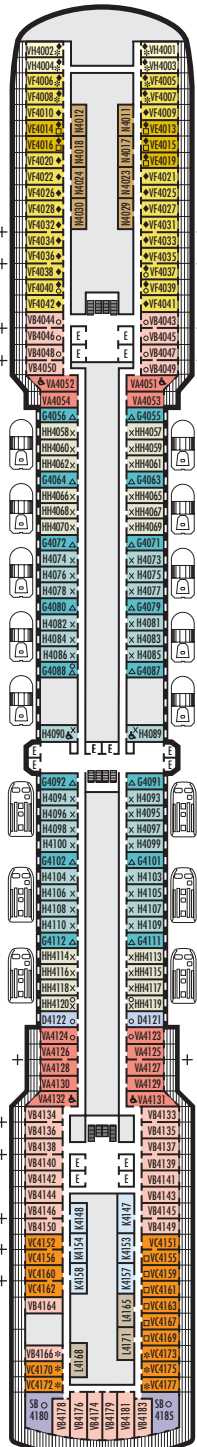

MAIN DECK
Staterooms 1001–1127

LOWER PROMENADE DECK

PROMENADE DECK

UPPER PROMENADE DECK
Staterooms 4001–4185

VERANDAH DECK
Staterooms 5001–5191

UPPER VERANDAH DECK
Staterooms 6001–6177

STATEROOM SYMBOL LEGEND

- Triple (2 lower beds, 1 sofa bed)
- Quad (2 lower beds, 1 sofa bed, 1 upper)
- △ Partial sea view
- × Fully obstructed view
- ⊕ Connecting rooms
- * Shower only
- ♠ Single-sink vanity

- ◆ Staterooms have solid steel verandah railings instead of clear-view Plexiglas® railings
- ♿ Suites SY8068, SC6175, SC6164, SY5002 & SY5001 are wheelchair accessible, bathtub and roll-in shower. Suite SS6108 and staterooms I-8037, VA8032, VA8031, VA6049, VB6004, VB6003, VA5140, VA5137, VA5054, VA5051, VA4132, VA4131, H4090, H4089, VA4052, VA4051, D1100, C1082, C1081, J1074, K1012 & K1011 are wheelchair accessible, roll-in shower only.

SHIP SPECIFICATIONS & FACILITIES

- 1,916 Guests
- 810 Crew
- 82,348 Gross Tons
- 936 Feet Long
- 11 Guest Decks
- Wraparound Promenade Deck
- 6 Restaurants & Cafes
- 7 Entertainment Venues
- 10 Lounges/Bars
- 2 Outdoor Swimming Pools (one with sliding glass roof)
- Spa & Salon
- Fitness Center
- Suite Lounge
- Duty-free Shops
- Library/Internet Cafe
- Onboard Wi-Fi Access
- Casino
- Sport Courts

Important Note: Not all staterooms within each category have the same furniture configuration and/or facilities. Appropriate symbols within the rooms on the deck plans describe differences from the stateroom descriptions below.