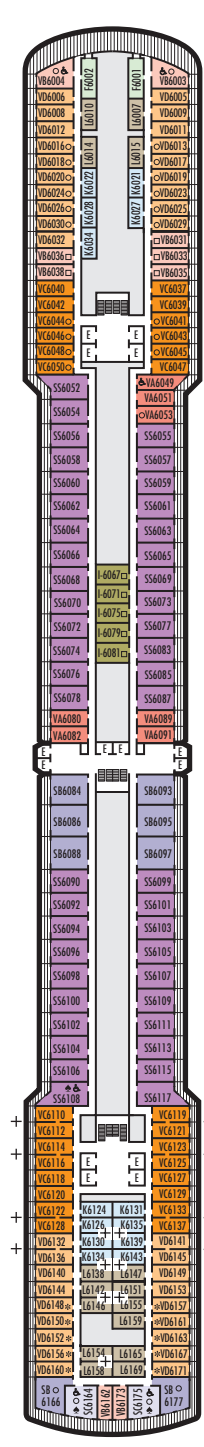

MAIN DECK
Staterooms 1001–1127

LOWER PROMENADE DECK

PROMENADE DECK

UPPER PROMENADE DECK
Staterooms 4001–4185

VERANDAH DECK
Staterooms 5001–5191

UPPER VERANDAH DECK
Staterooms 6001–6177

STATEROOM SYMBOL LEGEND

- Triple (2 lower beds, 1 sofa bed)
- Quad (2 lower beds, 1 sofa bed, 1 upper)
- △ Partial sea view
- × Fully obstructed view
- ⊕ Connecting rooms
- * Shower only
- ♠ Single-sink vanity

- ◆ Staterooms have solid steel verandah railings instead of clear-view Plexiglas® railings
- ♿ Suites SY8068, SC6175, SC6164, SY5002 & SY5001 are wheelchair accessible, bathtub and roll-in shower. Suite SS6108 and staterooms I-8037, VA8032, VA8031, VA6049, VB6004, VB6003, VA5140, VA5137, VA5054, VA5051, VA4132, VA4131, H4090, H4089, VA4052, VA4051, D1100, C1082, C1081, J1074, K1012 & K1011 are wheelchair accessible, roll-in shower only.

SHIP SPECIFICATIONS & FACILITIES

- 1,916 Guests
- 810 Crew
- 82,348 Gross Tons
- 936 Feet Long
- 11 Guest Decks
- Wraparound Promenade Deck
- 6 Restaurants & Cafes
- 7 Entertainment Venues
- 10 Lounges/Bars
- 2 Outdoor Swimming Pools (one with sliding glass roof)
- Spa & Salon
- Fitness Center
- Suite Lounge
- Duty-free Shops
- Library/Internet Cafe
- Onboard Wi-Fi Access
- Casino
- Sport Courts

Important Note: Not all staterooms within each category have the same furniture configuration and/or facilities. Appropriate symbols within the rooms on the deck plans describe differences from the stateroom descriptions below.