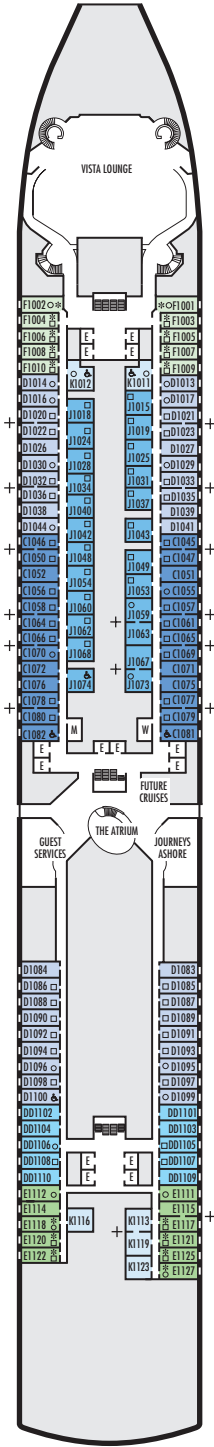

MAIN DECK
Staterooms 1001–1127

LOWER PROMENADE DECK

PROMENADE DECK

UPPER PROMENADE DECK
Staterooms 4001–4185

VERANDAH DECK
Staterooms 5001–5191

UPPER VERANDAH DECK
Staterooms 6001–6177

STATEROOM SYMBOL LEGEND

- Triple (2 lower beds, 1 sofa bed)
- Quad (2 lower beds, 1 sofa bed, 1 upper)
- △ Partial sea view
- × Fully obstructed view
- ⊕ Connecting rooms
- * Shower only
- ♠ Single-sink vanity

- ◆ Staterooms have solid steel verandah railings instead of clear-view Plexiglas® railings
- ♿ Suites SY8068, SC6175, SC6164, SY5002 & SY5001 are wheelchair accessible, bathtub and roll-in shower. Suite SS6108 and staterooms I-8037, VA8032, VA8031, VA6049, VB6004, VB6003, VA5140, VA5137, VA5054, VA5051, VA4132, VA4131, H4090, H4089, VA4052, VA4051, D1100, C1082, C1081, J1074, K1012 & K1011 are wheelchair accessible, roll-in shower only.

SHIP SPECIFICATIONS & FACILITIES

- 1,916 Guests
- 810 Crew
- 82,348 Gross Tons
- 936 Feet Long
- 11 Guest Decks
- Wraparound Promenade Deck
- 6 Restaurants & Cafes
- 7 Entertainment Venues
- 10 Lounges/Bars
- 2 Outdoor Swimming Pools (one with sliding glass roof)
- Spa & Salon
- Fitness Center
- Suite Lounge
- Duty-free Shops
- Library/Internet Cafe
- Onboard Wi-Fi Access
- Casino
- Sport Courts

Important Note: Not all staterooms within each category have the same furniture configuration and/or facilities. Appropriate symbols within the rooms on the deck plans describe differences from the stateroom descriptions below.