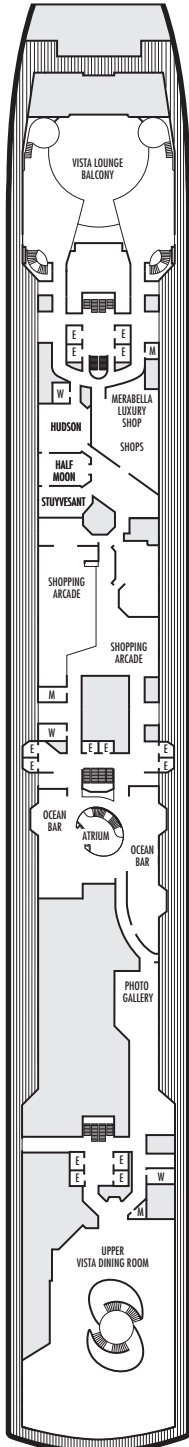

MAIN DECK
Staterooms 1001–1127

LOWER PROMENADE DECK

PROMENADE DECK

UPPER PROMENADE DECK
Staterooms 4001–4185

VERANDAH DECK
Staterooms 5001–5191

UPPER VERANDAH DECK
Staterooms 6001–6177

STATEROOM SYMBOL LEGEND

- Triple (2 lower beds, 1 sofa bed)
- Quad (2 lower beds, 1 sofa bed, 1 upper)
- △ Partial sea view
- × Fully obstructed view
- ⊕ Connecting rooms
- * Shower only
- ♠ Single-sink vanity

- ◆ Staterooms have solid steel verandah railings instead of clear-view Plexiglas® railings
- ♿ Suites SY8068, SC6175, SC6164, SY5002 & SY5001 are wheelchair accessible, bathtub and roll-in shower. Suite SS6108 and staterooms I-8037, VA8032, VA8031, VA6049, VB6004, VB6003, VA5140, VA5137, VA5054, VA5051, VA4132, VA4131, H4090, H4089, VA4052, VA4051, D1100, C1082, C1081, J1074, K1012 & K1011 are wheelchair accessible, roll-in shower only.

SHIP SPECIFICATIONS & FACILITIES

- 1,916 Guests
- 810 Crew
- 82,348 Gross Tons
- 936 Feet Long
- 11 Guest Decks
- Wraparound Promenade Deck
- 6 Restaurants & Cafes
- 7 Entertainment Venues
- 10 Lounges/Bars
- 2 Outdoor Swimming Pools (one with sliding glass roof)
- Spa & Salon
- Fitness Center
- Suite Lounge
- Duty-free Shops
- Library/Internet Cafe
- Onboard Wi-Fi Access
- Casino
- Sport Courts

Important Note: Not all staterooms within each category have the same furniture configuration and/or facilities. Appropriate symbols within the rooms on the deck plans describe differences from the stateroom descriptions below.