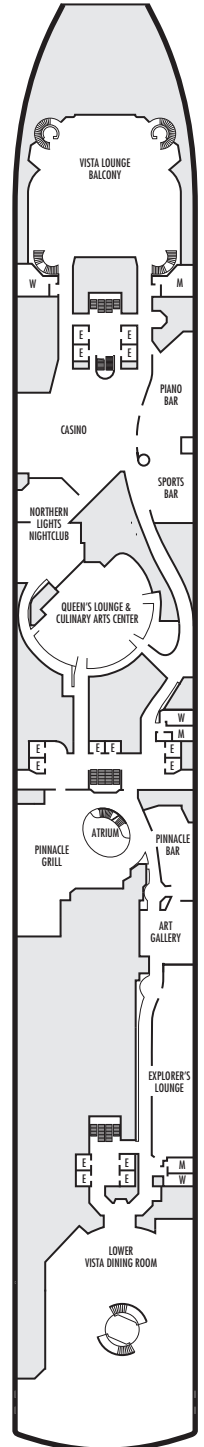

MAIN DECK
Staterooms 1001–1127

LOWER PROMENADE DECK

PROMENADE DECK

UPPER PROMENADE DECK
Staterooms 4001–4185

VERANDAH DECK
Staterooms 5001–5191

UPPER VERANDAH DECK
Staterooms 6001–6177

STATEROOM SYMBOL LEGEND

- Triple (2 lower beds, 1 sofa bed)
- Quad (2 lower beds, 1 sofa bed, 1 upper)
- △ Partial sea view
- × Fully obstructed view
- ⊕ Connecting rooms
- * Shower only
- ♠ Single-sink vanity

- ◆ Staterooms have solid steel verandah railings instead of clear-view Plexiglas® railings
- ♿ Suites SY8068, SC6175, SC6164, SY5002 & SY5001 are wheelchair accessible, bathtub and roll-in shower. Suite SS6108 and staterooms I-8037, VA8032, VA8031, VA6049, VB6004, VB6003, VA5140, VA5137, VA5054, VA5051, VA4132, VA4131, H4090, H4089, VA4052, VA4051, D1100, C1082, C1081, J1074, K1012 & K1011 are wheelchair accessible, roll-in shower only.

SHIP SPECIFICATIONS & FACILITIES

- 1,916 Guests
- 810 Crew
- 82,348 Gross Tons
- 936 Feet Long
- 11 Guest Decks
- Wraparound Promenade Deck
- 6 Restaurants & Cafes
- 7 Entertainment Venues
- 10 Lounges/Bars
- 2 Outdoor Swimming Pools (one with sliding glass roof)
- Spa & Salon
- Fitness Center
- Suite Lounge
- Duty-free Shops
- Library/Internet Cafe
- Onboard Wi-Fi Access
- Casino
- Sport Courts

Important Note: Not all staterooms within each category have the same furniture configuration and/or facilities. Appropriate symbols within the rooms on the deck plans describe differences from the stateroom descriptions below.