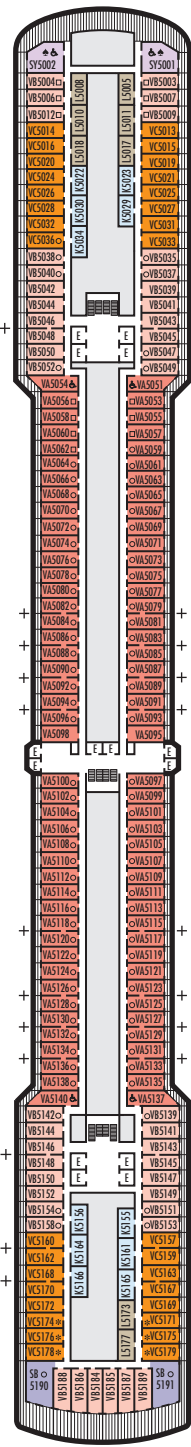

MAIN DECK
Staterooms 1001–1127

LOWER PROMENADE DECK

PROMENADE DECK

UPPER PROMENADE DECK
Staterooms 4001–4185

VERANDAH DECK
Staterooms 5001–5191

UPPER VERANDAH DECK
Staterooms 6001–6177

STATEROOM SYMBOL LEGEND

- Triple (2 lower beds, 1 sofa bed)
- Quad (2 lower beds, 1 sofa bed, 1 upper)
- △ Partial sea view
- × Fully obstructed view
- ⊕ Connecting rooms
- * Shower only
- ♠ Single-sink vanity

- ◆ Staterooms have solid steel verandah railings instead of clear-view Plexiglas® railings
- ♿ Suites SY8068, SC6175, SC6164, SY5002 & SY5001 are wheelchair accessible, bathtub and roll-in shower. Suite SS6108 and staterooms I-8037, VA8032, VA8031, VA6049, VB6004, VB6003, VA5140, VA5137, VA5054, VA5051, VA4132, VA4131, H4090, H4089, VA4052, VA4051, D1100, C1082, C1081, J1074, K1012 & K1011 are wheelchair accessible, roll-in shower only.

SHIP SPECIFICATIONS & FACILITIES

- 1,916 Guests
- 810 Crew
- 82,348 Gross Tons
- 936 Feet Long
- 11 Guest Decks
- Wraparound Promenade Deck
- 6 Restaurants & Cafes
- 7 Entertainment Venues
- 10 Lounges/Bars
- 2 Outdoor Swimming Pools (one with sliding glass roof)
- Spa & Salon
- Fitness Center
- Suite Lounge
- Duty-free Shops
- Library/Internet Cafe
- Onboard Wi-Fi Access
- Casino
- Sport Courts

MS WESTERDAM

DECK PLANS & STATEROOMS

The deck plans are color-coded by category of stateroom, and the category letter precedes the stateroom number in each room. All staterooms are equipped with flat-panel television, DVD player, mini-bar, mini-safe, data port, telephone and multichannel music.