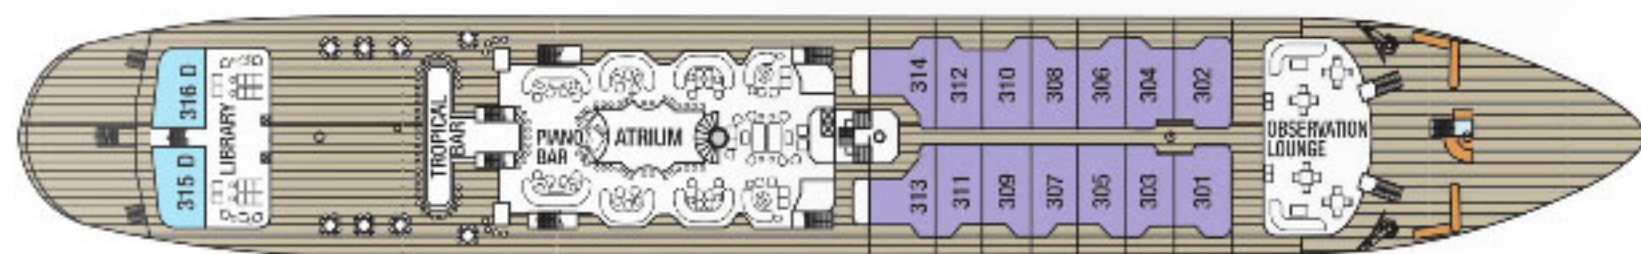

- Sun Deck
- Main Deck
- Clipper Deck
- Commodore Deck

Sun Deck

Main Deck

Clipper Deck

Commodore Deck

CLIPPER DECK

Deluxe outside suite (no private verandah), two double beds, separate sitting area, minibar, marble bathroom with whirlpool, room service.

DELUXE SUITE

MAIN DECK

Deluxe outside suite, private verandah, twin/double beds, sitting area, minibar, marble bathroom with whirlpool and room service.

CATEGORY 1

MAIN DECK

Deluxe deck cabin, double beds, minibar, marble bathroom with whirlpool, cabin doors open onto deck.