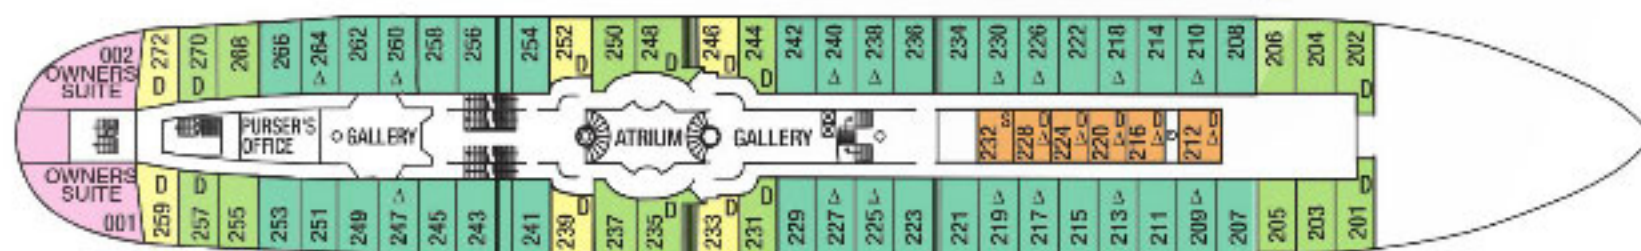

- Sun Deck
- Main Deck
- Clipper Deck
- Commodore Deck

Sun Deck

Main Deck

Clipper Deck

Commodore Deck

CLIPPER DECK

Deluxe outside suite (no private verandah), two double beds, separate sitting area, minibar, marble bathroom with whirlpool, room service.

DELUXE SUITE

MAIN DECK

Deluxe outside suite, private verandah, twin/double beds, sitting area, minibar, marble bathroom with whirlpool and room service.

CATEGORY 1

MAIN DECK

Deluxe deck cabin, double beds, minibar, marble bathroom with whirlpool, cabin doors open onto deck.

CLIPPER DECK

Inside cabin, double/triple beds, marble bathroom with shower.

Δ= Third berth D= Fixed double bed S= Single berth