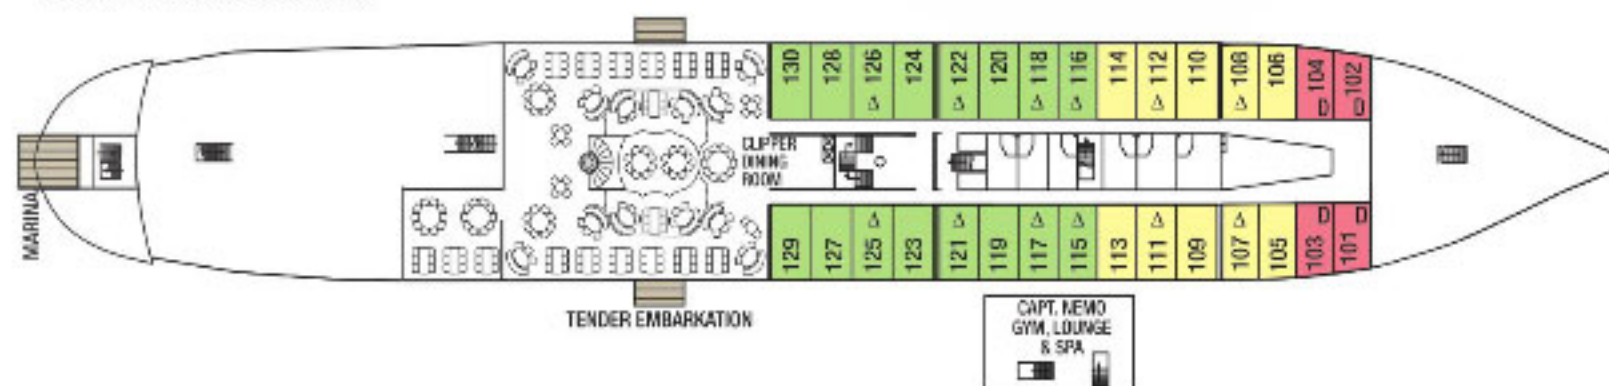

- Sun Deck
- Main Deck
- Clipper Deck
- Commodore Deck

Sun Deck

Main Deck

Clipper Deck

Commodore Deck

CLIPPER DECK

Deluxe outside suite (no private verandah), two double beds, separate sitting area, minibar, marble bathroom with whirlpool, room service.

DELUXE SUITE

MAIN DECK

Deluxe outside suite, private verandah, twin/double beds, sitting area, minibar, marble bathroom with whirlpool and room service.

CATEGORY 1

MAIN DECK

Deluxe deck cabin, double beds, minibar, marble bathroom with whirlpool, cabin doors open onto deck.

CLIPPER DECK

Inside cabin, double/triple beds, marble bathroom with shower.

Δ= Third berth D= Fixed double bed S= Single berth