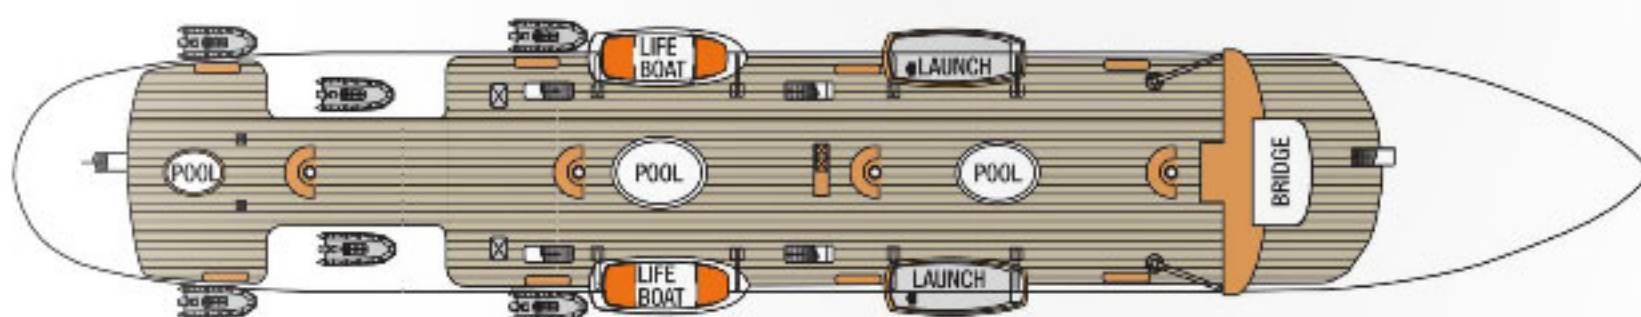

- Sun Deck
- Main Deck
- Clipper Deck
- Commodore Deck

Sun Deck

Main Deck

Clipper Deck

Commodore Deck

CLIPPER DECK

Deluxe outside suite (no private verandah), two double beds, separate sitting area, minibar, marble bathroom with whirlpool, room service.

DELUXE SUITE

MAIN DECK

Deluxe outside suite, private verandah, twin/double beds, sitting area, minibar, marble bathroom with whirlpool and room service.

CATEGORY 1

MAIN DECK

Deluxe deck cabin, double beds, minibar, marble bathroom with whirlpool, cabin doors open onto deck.

CATEGORY 2

CLIPPER DECK

Deluxe outside suite (no private verandah), two double beds, separate sitting area, minibar, marble bathroom with whirlpool, room service.

CATEGORY 3

CLIPPER DECK & COMMODORE DECK

Outside cabin, twin/double/triple beds, marble bathroom with shower.

CLIPPER DECK

Inside cabin, double/triple beds, marble bathroom with shower.

Δ= Third berth D= Fixed double bed S= Single berth