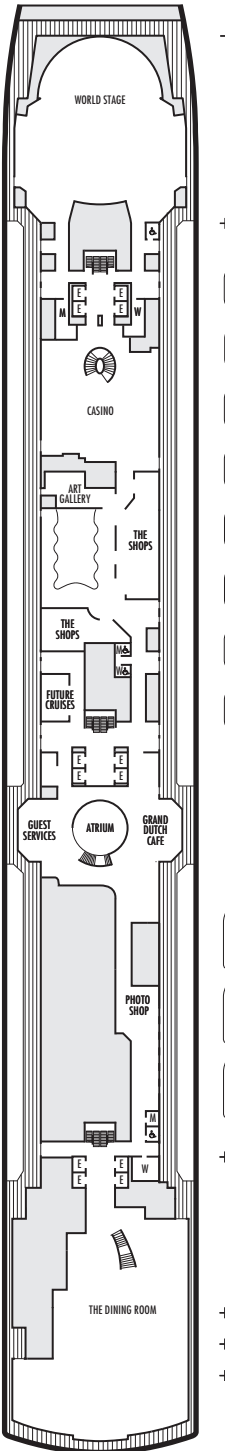

MAIN DECK
Staterooms 1001–1187

PLAZA DECK

PROMENADE DECK

BEETHOVEN DECK
Staterooms 4001–4219

GERSHWIN DECK
Staterooms 5001–5231

MOZART DECK
Staterooms 6001–6235

STATEROOM SYMBOL LEGEND

- Quad (2 lower beds, 1 sofa bed, 1 upper)
- ⊙ Triple (2 lower beds, 1 upper)
- Triple (2 lower beds, 1 sofa bed)
- ⊕ Double (2 lower beds convertible to 1 king-size bed, no Murphy bed)
- △ Partially obstructed view
- + Connecting rooms
- ◆ Floor-to-ceiling windows
- * Shower only
- ▷ Uncovered verandah
- ◆ Staterooms have solid steel verandah railings instead of clear-view Plexiglas® railings
- ❖ Suites have part solid steel, part clear-view Plexiglas® verandah railings

ACCESSIBILITY STATEROOM SYMBOL LEGEND

- ♿ Suites SA7094, A6150 & A6148, and staterooms VA8149, VA8147, VA8134, VA8132, I-7108, I-7099, I-6131, I-6116, V5175, V5152, I-5133, I-5112, V5057, V5055, V5054, V5052, VH4165, VH4144, VH4105, VH4094, C1134, C1125, C1123, C1121 are fully accessible, roll-in shower only
- ★ Suites B8103 & SA7085 and staterooms K11049, VB11040, VQ10033, VE8142, VD7049, K6185, VC6158, V5051, V5048, FB1172 & E1175 are ambulatory accessible, shower only with small step, step into bathroom, standard interior and exterior door size

SHIP SPECIFICATIONS & FACILITIES

- 2,668 Guests
- 1,036 Crew
- 99,500 Gross Tons
- 975 Feet Long
- 13 Guest Decks
- Wraparound Promenade Deck
- 12 Restaurants & Cafes
- 7 Entertainment Venues
- 8 Lounges/Bars
- 2 Outdoor Swimming Pools (one with sliding glass roof)
- Spa & Salon
- Fitness Center
- Suite Lounge
- Duty-free Shops
- Library/Internet Cafe
- Onboard Wi-Fi Access
- Casino
- Sport Courts

Important Note: Not all staterooms within each category have the same furniture configuration and/or facilities. Appropriate symbols within the rooms on the deck plans describe differences from the stateroom descriptions below.