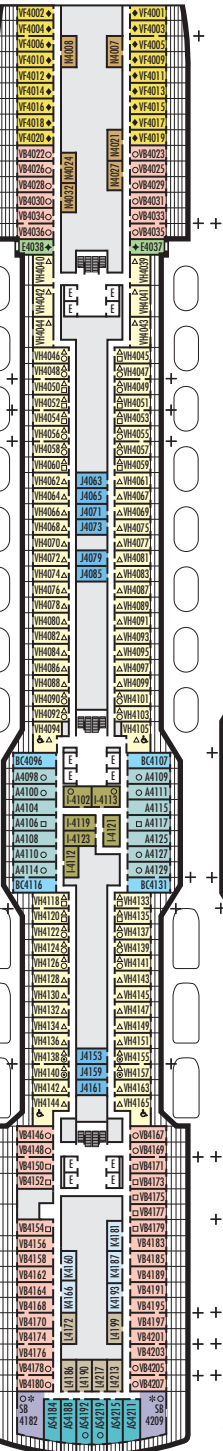

MAIN DECK
Staterooms 1001–1187

PLAZA DECK

PROMENADE DECK

BEETHOVEN DECK
Staterooms 4001–4219

GERSHWIN DECK
Staterooms 5001–5231

MOZART DECK
Staterooms 6001–6235

STATEROOM SYMBOL LEGEND

- Quad (2 lower beds, 1 sofa bed, 1 upper)
- ⊙ Triple (2 lower beds, 1 upper)
- Triple (2 lower beds, 1 sofa bed)
- ⊕ Double (2 lower beds convertible to 1 king-size bed, no Murphy bed)
- △ Partially obstructed view
- + Connecting rooms
- ◆ Floor-to-ceiling windows
- * Shower only
- ▷ Uncovered verandah
- ◆ Staterooms have solid steel verandah railings instead of clear-view Plexiglas® railings
- ❖ Suites have part solid steel, part clear-view Plexiglas® verandah railings

ACCESSIBILITY STATEROOM SYMBOL LEGEND

- ♿ Suites SA7094, A6150 & A6148, and staterooms VA8149, VA8147, VA8134, VA8132, I-7108, I-7099, I-6131, I-6116, V5175, V5152, I-5133, I-5112, V5057, V5055, V5054, V5052, VH4165, VH4144, VH4105, VH4094, C1134, C1125, C1123, C1121 are fully accessible, roll-in shower only
- ★ Suites B8103 & SA7085 and staterooms K11049, VB11040, VQ10033, VE8142, VD7049, K6185, VC6158, V5051, V5048, FB1172 & E1175 are ambulatory accessible, shower only with small step, step into bathroom, standard interior and exterior door size

SHIP SPECIFICATIONS & FACILITIES

- 2,668 Guests
- 1,036 Crew
- 99,500 Gross Tons
- 975 Feet Long
- 13 Guest Decks
- Wraparound Promenade Deck
- 12 Restaurants & Cafes
- 7 Entertainment Venues
- 8 Lounges/Bars
- 2 Outdoor Swimming Pools (one with sliding glass roof)
- Spa & Salon
- Fitness Center
- Suite Lounge
- Duty-free Shops
- Library/Internet Cafe
- Onboard Wi-Fi Access
- Casino
- Sport Courts

Important Note: Not all staterooms within each category have the same furniture configuration and/or facilities. Appropriate symbols within the rooms on the deck plans describe differences from the stateroom descriptions below.