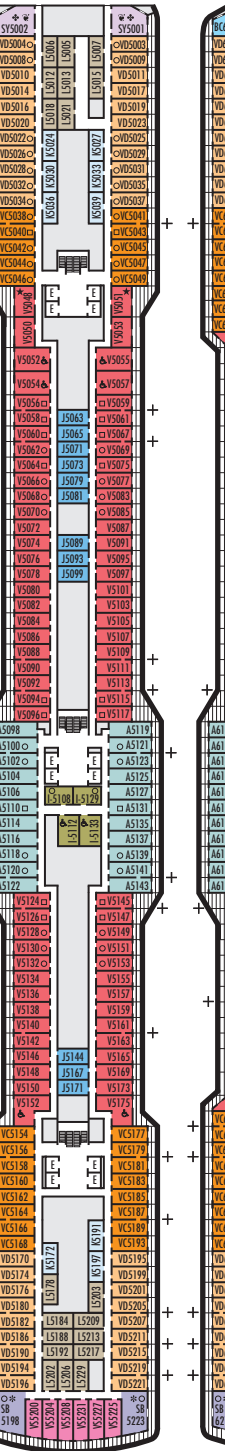

MAIN DECK
Staterooms 1001–1187

PLAZA DECK

PROMENADE DECK

BEETHOVEN DECK
Staterooms 4001–4219

GERSHWIN DECK
Staterooms 5001–5231

MOZART DECK
Staterooms 6001–6235

STATEROOM SYMBOL LEGEND

- Quad (2 lower beds, 1 sofa bed, 1 upper)
- ⊙ Triple (2 lower beds, 1 upper)
- Triple (2 lower beds, 1 sofa bed)
- ⊕ Double (2 lower beds convertible to 1 king-size bed, no Murphy bed)
- △ Partially obstructed view
- + Connecting rooms
- ◆ Floor-to-ceiling windows
- * Shower only
- ▷ Uncovered verandah
- ◆ Staterooms have solid steel verandah railings instead of clear-view Plexiglas® railings
- ❖ Suites have part solid steel, part clear-view Plexiglas® verandah railings

ACCESSIBILITY STATEROOM SYMBOL LEGEND

- ♿ Suites SA7094, A6150 & A6148, and staterooms VA8149, VA8147, VA8134, VA8132, I-7108, I-7099, I-6131, I-6116, V5175, V5152, I-5133, I-5112, V5057, V5055, V5054, V5052, VH4165, VH4144, VH4105, VH4094, C1134, C1125, C1123, C1121 are fully accessible, roll-in shower only
- ★ Suites B8103 & SA7085 and staterooms K11049, VB11040, VQ10033, VE8142, VD7049, K6185, VC6158, V5051, V5048, FB1172 & E1175 are ambulatory accessible, shower only with small step, step into bathroom, standard interior and exterior door size

SHIP SPECIFICATIONS & FACILITIES

- 2,668 Guests
- 1,036 Crew
- 99,500 Gross Tons
- 975 Feet Long
- 13 Guest Decks
- Wraparound Promenade Deck
- 12 Restaurants & Cafes
- 7 Entertainment Venues
- 8 Lounges/Bars
- 2 Outdoor Swimming Pools (one with sliding glass roof)
- Spa & Salon
- Fitness Center
- Suite Lounge
- Duty-free Shops
- Library/Internet Cafe
- Onboard Wi-Fi Access
- Casino
- Sport Courts

Important Note: Not all staterooms within each category have the same furniture configuration and/or facilities. Appropriate symbols within the rooms on the deck plans describe differences from the stateroom descriptions below.