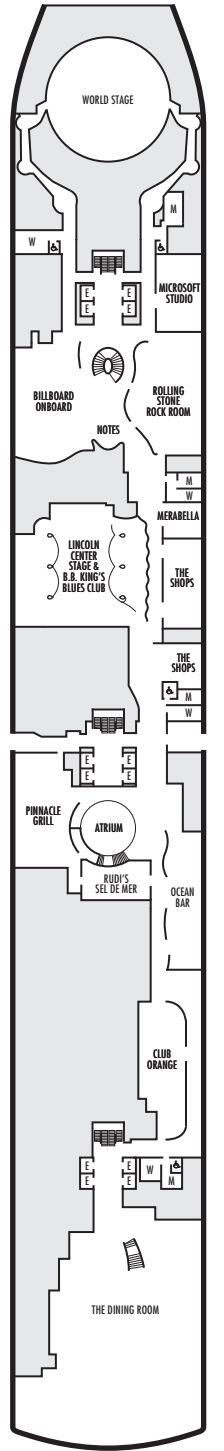

MAIN DECK
Staterooms 1001–1187

PLAZA DECK

PROMENADE DECK

BEETHOVEN DECK
Staterooms 4001–4219

GERSHWIN DECK
Staterooms 5001–5231

MOZART DECK
Staterooms 6001–6235

STATEROOM SYMBOL LEGEND

- Quad (2 lower beds, 1 sofa bed, 1 upper)
- ⊙ Triple (2 lower beds, 1 upper)
- Triple (2 lower beds, 1 sofa bed)
- ⊕ Double (2 lower beds convertible to 1 king-size bed, no Murphy bed)
- △ Partially obstructed view
- + Connecting rooms
- ◆ Floor-to-ceiling windows
- * Shower only
- ▷ Uncovered verandah
- ◆ Staterooms have solid steel verandah railings instead of clear-view Plexiglas® railings
- ❖ Suites have part solid steel, part clear-view Plexiglas® verandah railings

ACCESSIBILITY STATEROOM SYMBOL LEGEND

- ♿ Suites SA7094, A6150 & A6148, and staterooms VA8149, VA8147, VA8134, VA8132, I-7108, I-7099, I-6131, I-6116, V5175, V5152, I-5133, I-5112, V5057, V5055, V5054, V5052, VH4165, VH4144, VH4105, VH4094, C1134, C1125, C1123, C1121 are fully accessible, roll-in shower only
- ★ Suites B8103 & SA7085 and staterooms K11049, VB11040, VQ10033, VE8142, VD7049, K6185, VC6158, V5051, V5048, FB1172 & E1175 are ambulatory accessible, shower only with small step, step into bathroom, standard interior and exterior door size

SHIP SPECIFICATIONS & FACILITIES

- 2,668 Guests
- 1,036 Crew
- 99,500 Gross Tons
- 975 Feet Long
- 13 Guest Decks
- Wraparound Promenade Deck
- 12 Restaurants & Cafes
- 7 Entertainment Venues
- 8 Lounges/Bars
- 2 Outdoor Swimming Pools (one with sliding glass roof)
- Spa & Salon
- Fitness Center
- Suite Lounge
- Duty-free Shops
- Library/Internet Cafe
- Onboard Wi-Fi Access
- Casino
- Sport Courts

Important Note: Not all staterooms within each category have the same furniture configuration and/or facilities. Appropriate symbols within the rooms on the deck plans describe differences from the stateroom descriptions below.