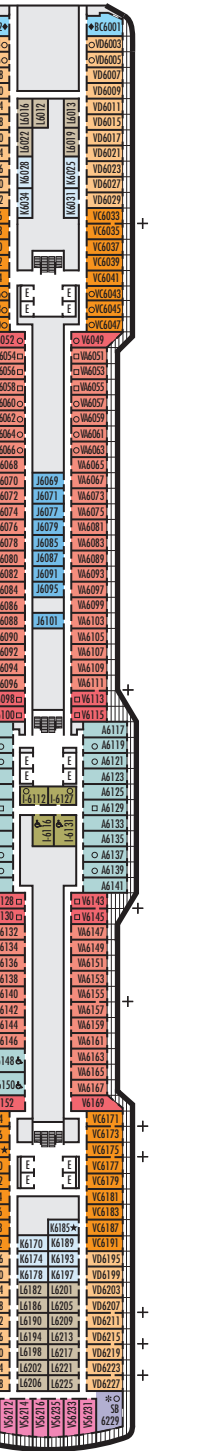

MAIN DECK
Staterooms 1001–1187

PLAZA DECK

PROMENADE DECK

BEETHOVEN DECK
Staterooms 4001–4219

GERSHWIN DECK
Staterooms 5001–5231

MOZART DECK
Staterooms 6001–6235

STATEROOM SYMBOL LEGEND

- Quad (2 lower beds, 1 sofa bed, 1 upper)
- ⊙ Triple (2 lower beds, 1 upper)
- Triple (2 lower beds, 1 sofa bed)
- ⊕ Double (2 lower beds convertible to 1 king-size bed, no Murphy bed)
- △ Partially obstructed view
- + Connecting rooms
- ◆ Floor-to-ceiling windows
- * Shower only
- ▷ Uncovered verandah
- ◆ Staterooms have solid steel verandah railings instead of clear-view Plexiglas® railings
- ❖ Suites have part solid steel, part clear-view Plexiglas® verandah railings

ACCESSIBILITY STATEROOM SYMBOL LEGEND

- ♿ Suites SA7094, A6150 & A6148, and staterooms VA8149, VA8147, VA8134, VA8132, I-7108, I-7099, I-6131, I-6116, V5175, V5152, I-5133, I-5112, V5057, V5055, V5054, V5052, VH4165, VH4144, VH4105, VH4094, C1134, C1125, C1123, C1121 are fully accessible, roll-in shower only
- ★ Suites B8103 & SA7085 and staterooms K11049, VB11040, VQ10033, VE8142, VD7049, K6185, VC6158, V5051, V5048, FB1172 & E1175 are ambulatory accessible, shower only with small step, step into bathroom, standard interior and exterior door size

SHIP SPECIFICATIONS & FACILITIES

- 2,668 Guests
- 1,036 Crew
- 99,500 Gross Tons
- 975 Feet Long
- 13 Guest Decks
- Wraparound Promenade Deck
- 12 Restaurants & Cafes
- 7 Entertainment Venues
- 8 Lounges/Bars
- 2 Outdoor Swimming Pools (one with sliding glass roof)
- Spa & Salon
- Fitness Center
- Suite Lounge
- Duty-free Shops
- Library/Internet Cafe
- Onboard Wi-Fi Access
- Casino
- Sport Courts

Important Note: Not all staterooms within each category have the same furniture configuration and/or facilities. Appropriate symbols within the rooms on the deck plans describe differences from the stateroom descriptions below.