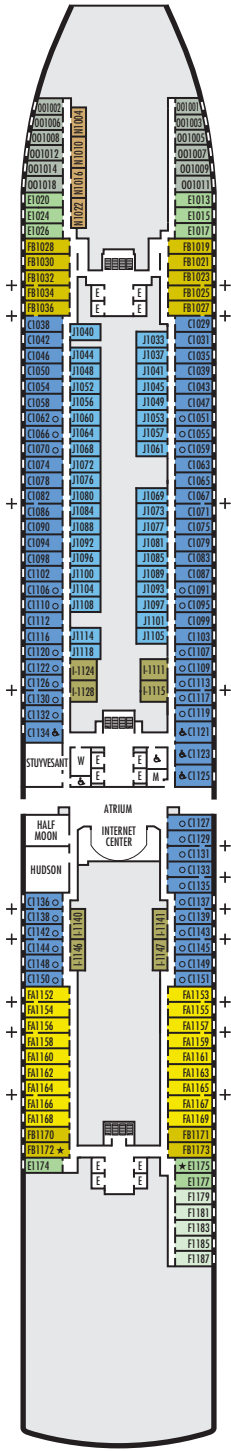

MAIN DECK
Staterooms 1001–1187

PLAZA DECK

PROMENADE DECK

BEETHOVEN DECK
Staterooms 4001–4219

GERSHWIN DECK
Staterooms 5001–5231

MOZART DECK
Staterooms 6001–6235

STATEROOM SYMBOL LEGEND

- Quad (2 lower beds, 1 sofa bed, 1 upper)
- ⊙ Triple (2 lower beds, 1 upper)
- Triple (2 lower beds, 1 sofa bed)
- ⊕ Double (2 lower beds convertible to 1 king-size bed, no Murphy bed)
- △ Partially obstructed view
- + Connecting rooms
- ◆ Floor-to-ceiling windows
- * Shower only
- ▷ Uncovered verandah
- ◆ Staterooms have solid steel verandah railings instead of clear-view Plexiglas® railings
- ❖ Suites have part solid steel, part clear-view Plexiglas® verandah railings

ACCESSIBILITY STATEROOM SYMBOL LEGEND

- ♿ Suites SA7094, A6150 & A6148, and staterooms VA8149, VA8147, VA8134, VA8132, I-7108, I-7099, I-6131, I-6116, V5175, V5152, I-5133, I-5112, V5057, V5055, V5054, V5052, VH4165, VH4144, VH4105, VH4094, C1134, C1125, C1123, C1121 are fully accessible, roll-in shower only
- ★ Suites B8103 & SA7085 and staterooms K11049, VB11040, VQ10033, VE8142, VD7049, K6185, VC6158, V5051, V5048, FB1172 & E1175 are ambulatory accessible, shower only with small step, step into bathroom, standard interior and exterior door size

SHIP SPECIFICATIONS & FACILITIES

- 2,668 Guests
- 1,036 Crew
- 99,500 Gross Tons
- 975 Feet Long
- 13 Guest Decks
- Wraparound Promenade Deck
- 12 Restaurants & Cafes
- 7 Entertainment Venues
- 8 Lounges/Bars
- 2 Outdoor Swimming Pools (one with sliding glass roof)
- Spa & Salon
- Fitness Center
- Suite Lounge
- Duty-free Shops
- Library/Internet Cafe
- Onboard Wi-Fi Access
- Casino
- Sport Courts

Important Note: Not all staterooms within each category have the same furniture configuration and/or facilities. Appropriate symbols within the rooms on the deck plans describe differences from the stateroom descriptions below.