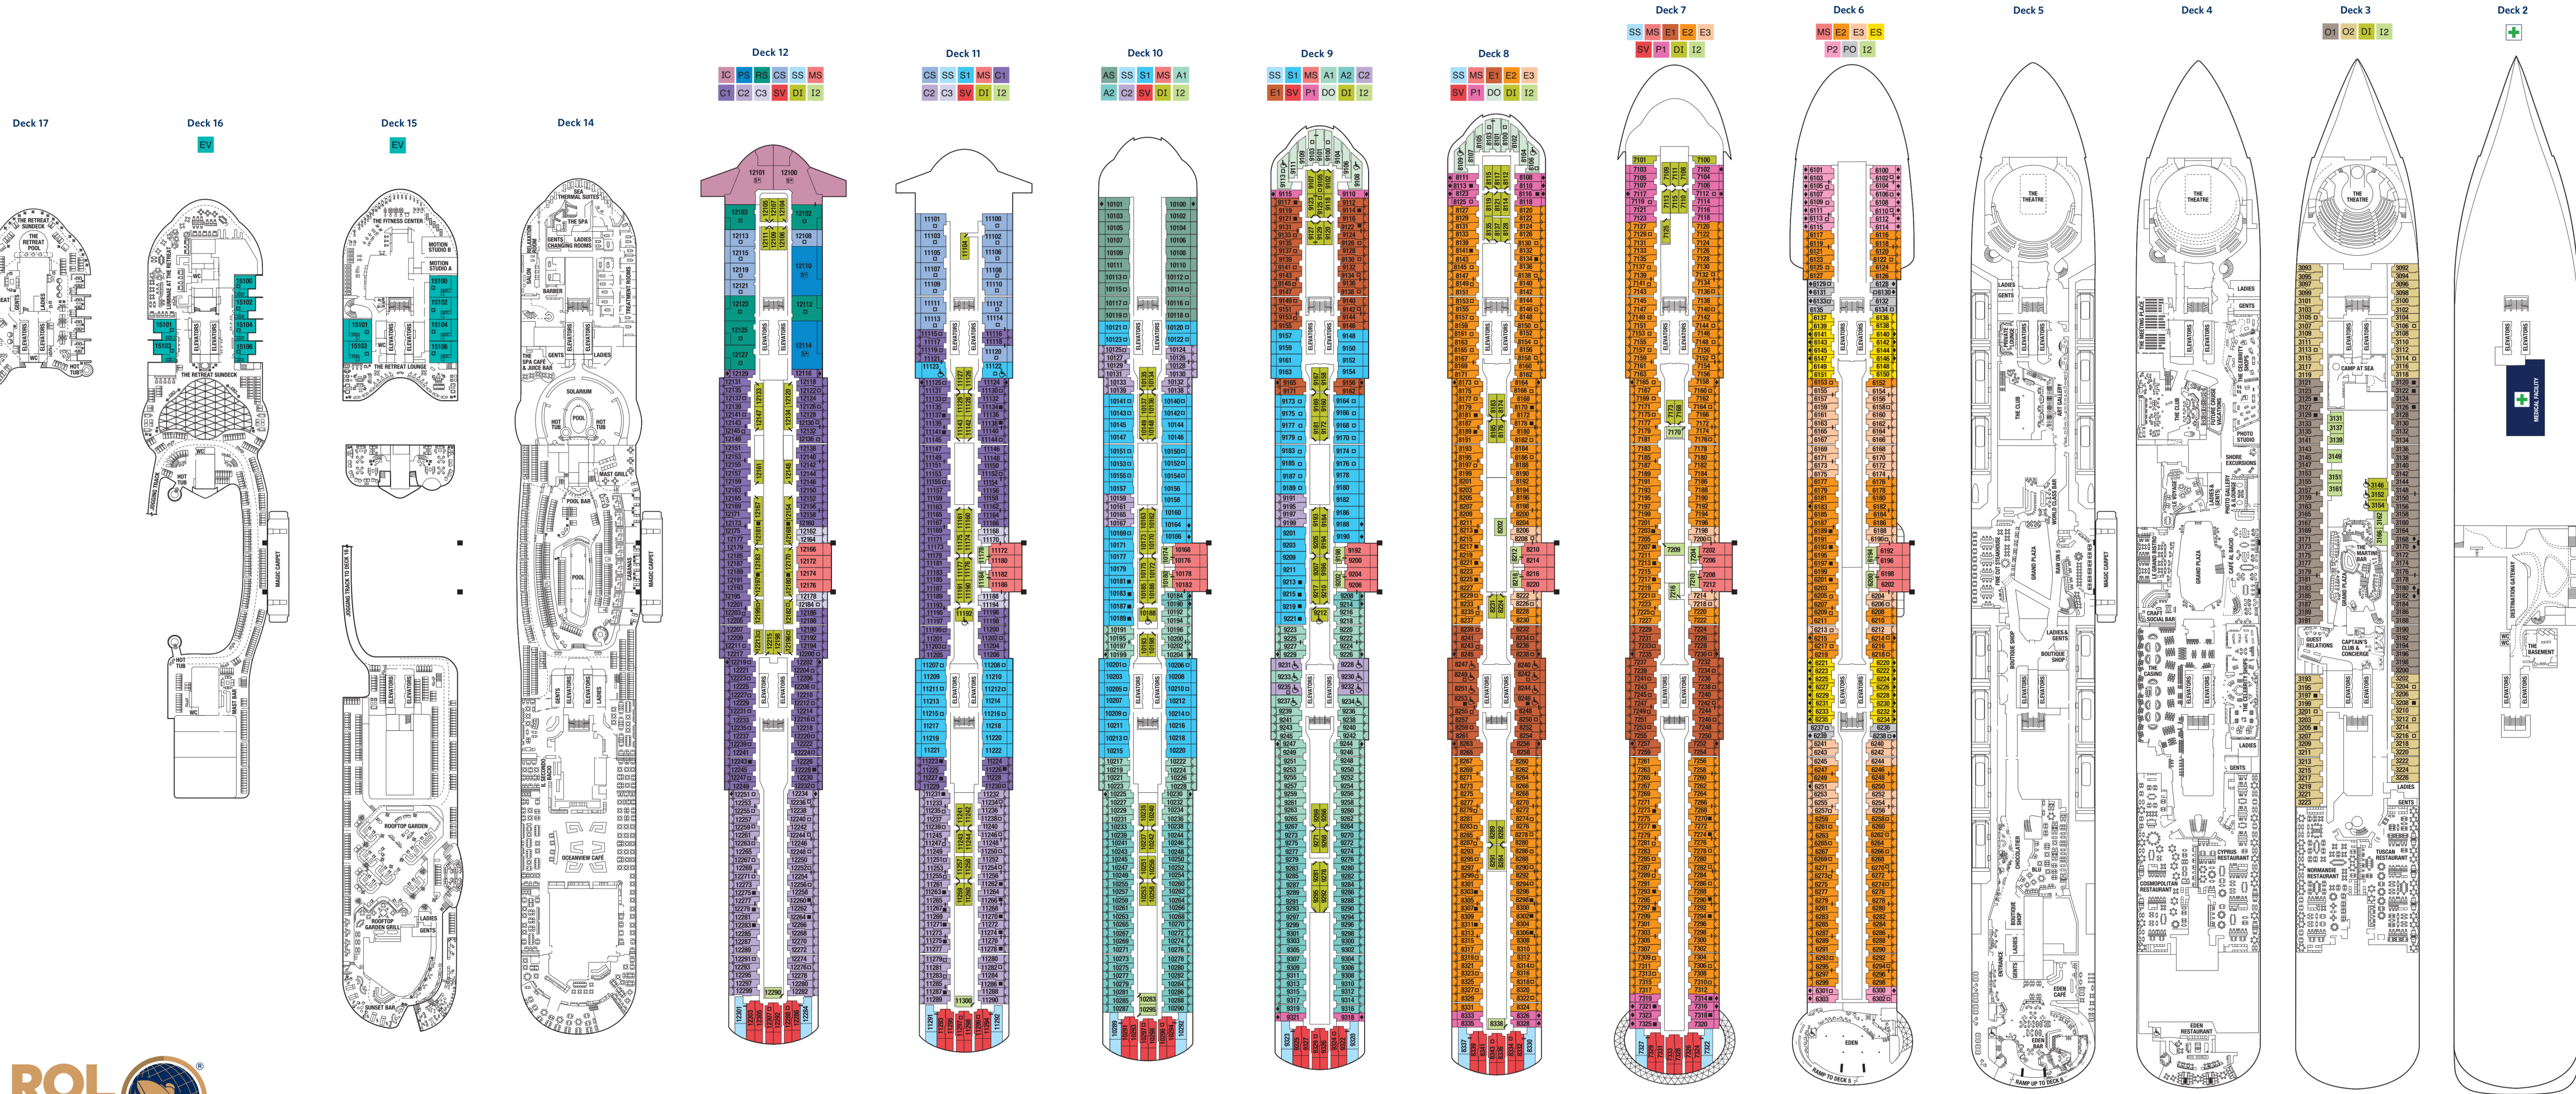

Celebrity Ascent Deck Plan

- IC** Iconic Suite
- PS** Penthouse Suite
- EV** Edge Villa
- RS** Royal Suite
- CS** Celebrity Suite
- AS** Aqua Sky Suite
- SS** Sunset Sky Suite
- SI** Sky Suite
- MS** Magic Carpet® Sky Suite
- A1** Prime AquaClass®
- A2** AquaClass
- C1** Prime Concierge Class
- C2** Concierge Class
- C3** Concierge Class (Partial View)
- E1** Prime Edge w/ Infinite Veranda®
- E2** Edge w/ Infinite Veranda
- E3** Edge w/ Infinite Veranda (Partial View)
- ES** Edge Single w/ Infinite Veranda
- SV** Sunset Veranda
- P1** Deluxe Porthole View w/ Veranda
- P2** Deluxe Porthole View w/ Veranda
- PO** Panoramic Ocean View
- DO** Deluxe Ocean View
- O1** Prime Ocean View
- O2** Ocean View
- D1** Deluxe Inside
- I2** Inside
- +** Medical Facility - Deck 2
Located by Forward Elevators
- ◇** Obstructed View Stateroom
- Double Sofa Bed
- Single Sofa Bed
- ⊕** Stateroom for occupancy 5 and up
- ⊖** Connecting Staterooms - locations vary per ship
- ⌂** Inside Stateroom Door Location
- ♿** Wheelchair Accessible Stateroom
Featuring Roll-in Shower

Find out more on www.rolcruise.co.uk