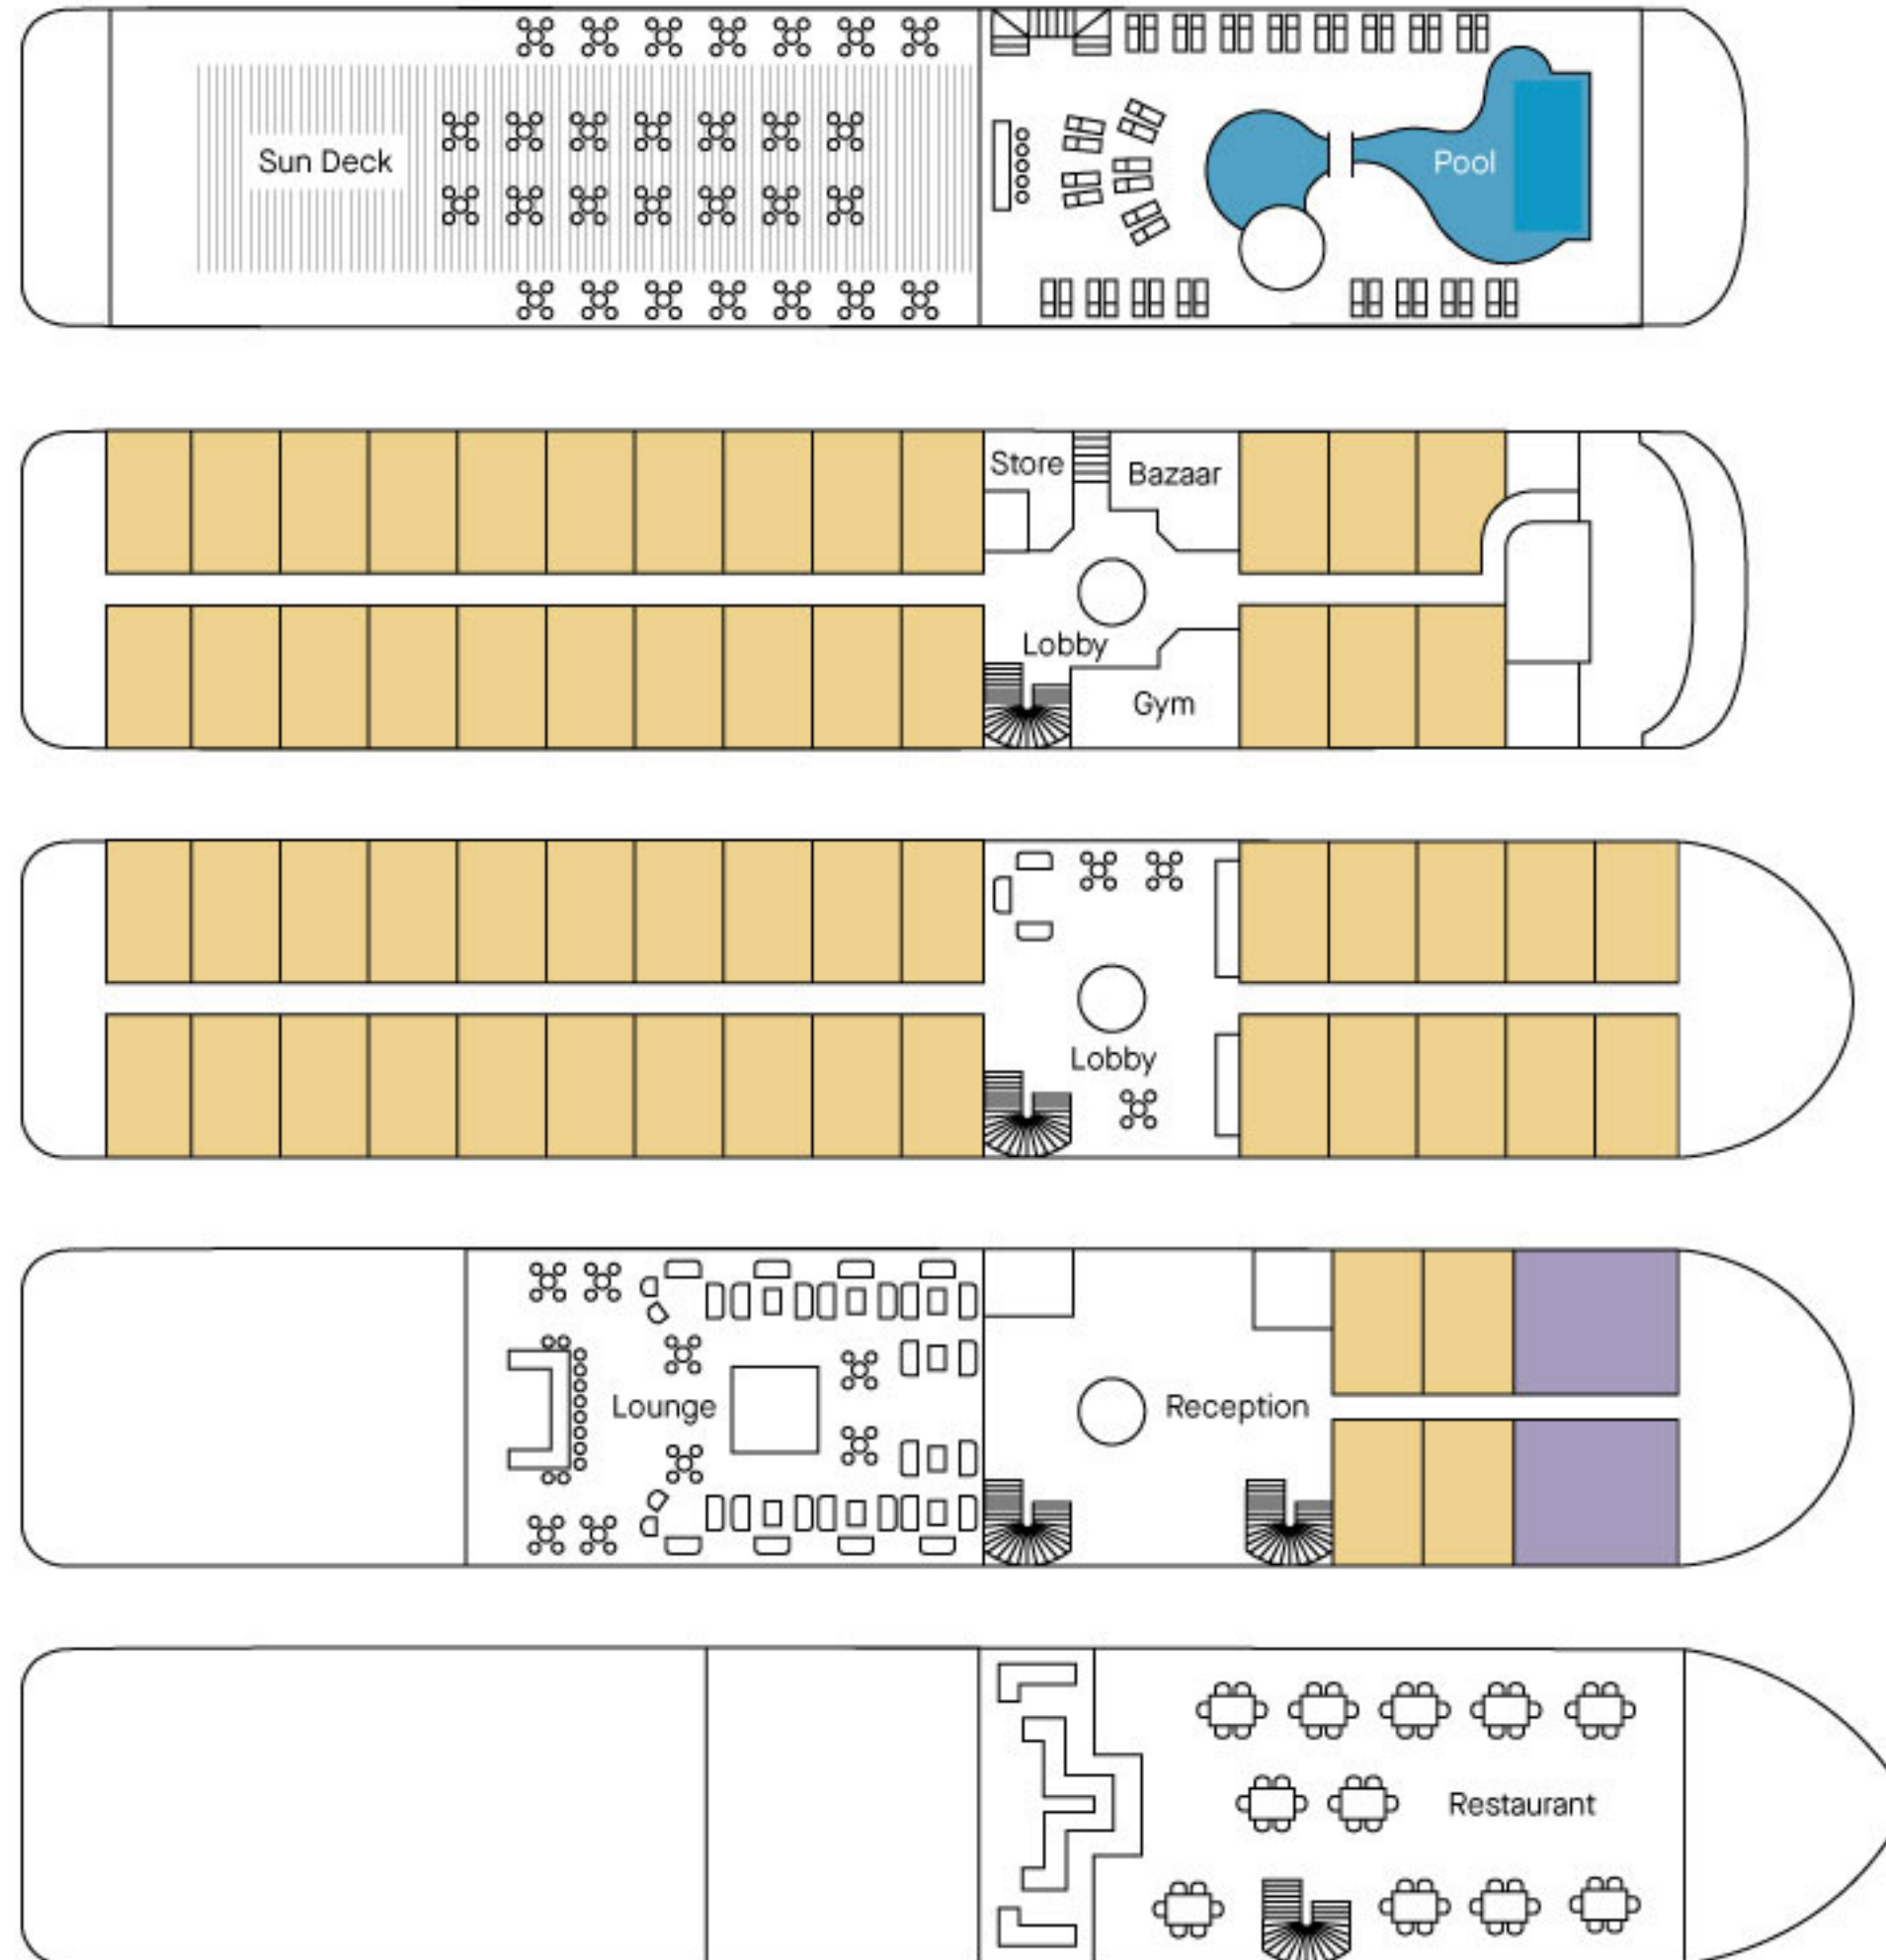

# MS Royal Lotus

## Suite Categories

-  Royal Suites
-  Deluxe Cabins

### MS Royal Lotus

• Length: 75m • Width: 14m • Refurbishment: 2021 • Max. Passengers: 124 • Cabins: 62 • Crew: 75