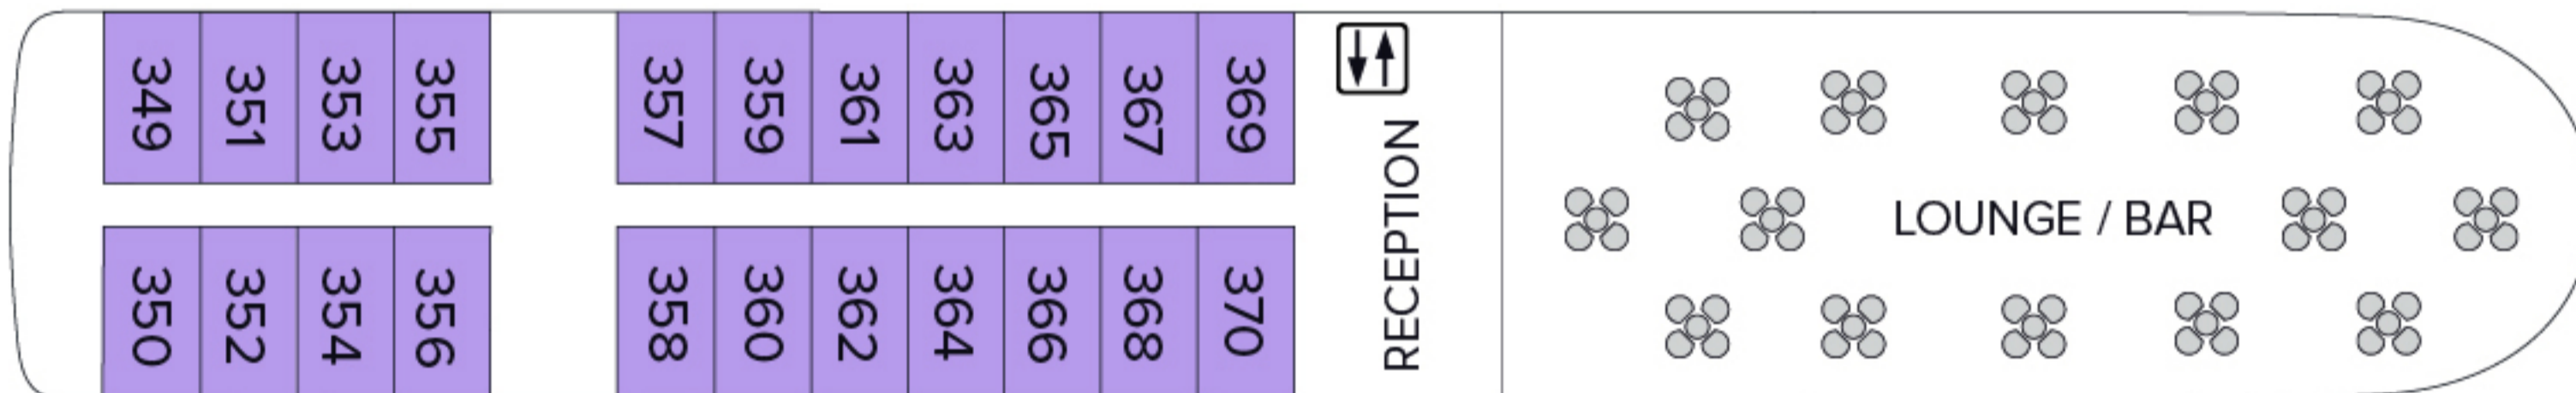

Mv La Belle De l'Adriatique

SUN DECK

UPPER DECK

EMBARKATION DECK

MAIN DECK

FIRST DECK

- CATEGORY F PORTHOLE First Deck 12m²
- CATEGORY E PORTHOLE Main Deck 10m²
- CATEGORY D PORTHOLE Main Deck 12m²
- CATEGORY C WINDOW Embarkation Deck 11m²
- CATEGORY B WINDOW Upper Deck 10m²
- CATEGORY A WINDOW Upper Deck 12m²
- CATEGORY AS – FIXED SINGLE WINDOW Upper Deck 12m²
- CATEGORY SINGLE – FIXED SINGLE WINDOW Upper Deck 8m²