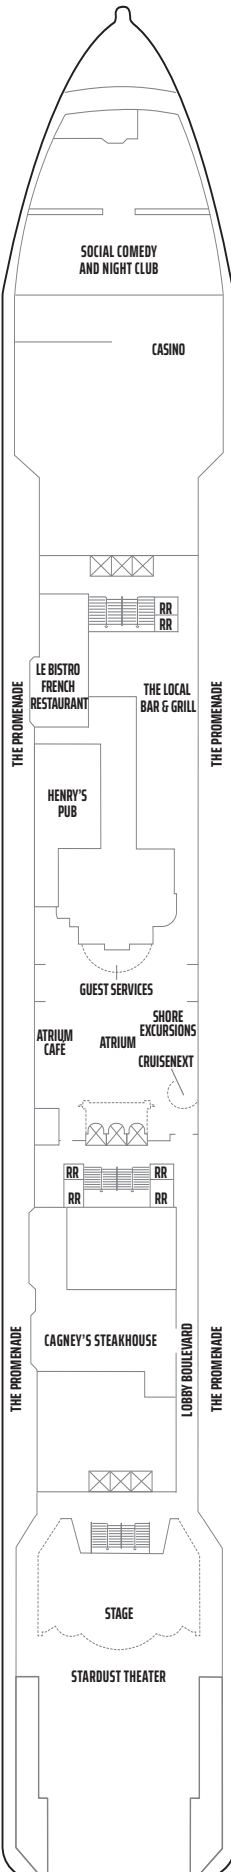

NORWEGIAN SPIRIT DECK PLANS

LEGEND

- Wheelchair Accessible
- ↕ Connecting staterooms
- ▲ Third-person occupancy available
- + Third- and/or fourth-person occupancy available
- * Stateroom with two lower beds that cannot be pushed together
- ⊠ Elevator
- RR Restroom

BA I4 IA

SB SE SC BF BC SH
BT BX O4 OA IA

SB SF BC BF BX O4
OA IA

DECK 9

O3 OA IA

DECK 8

DECK 7

O4 OB OF IB IT IX

DECK 6

OB OF OT IB IT

DECK 5

O4 OF OX IF IT

DECK 4