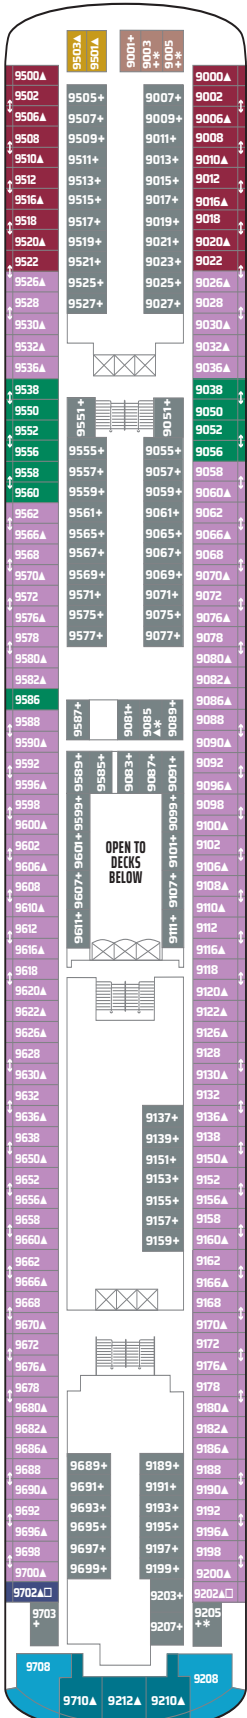

NORWEGIAN SPIRIT DECK PLANS

LEGEND

- Wheelchair Accessible
- ↕ Connecting staterooms
- ▲ Third-person occupancy available
- + Third- and/or fourth-person occupancy available
- * Stateroom with two lower beds that cannot be pushed together
- ⊠ Elevator
- RR Restroom

BA I4 IA

SB SE SC BF BC SH
BT BX O4 OA IA

SB SF BC BF BX O4
OA IA

DECK 9

O3 OA IA

DECK 8

DECK 7

O4 OB OF IB IT IX

DECK 6

OB OF OT IB IT

DECK 5

O4 OF OX IF IT

DECK 4