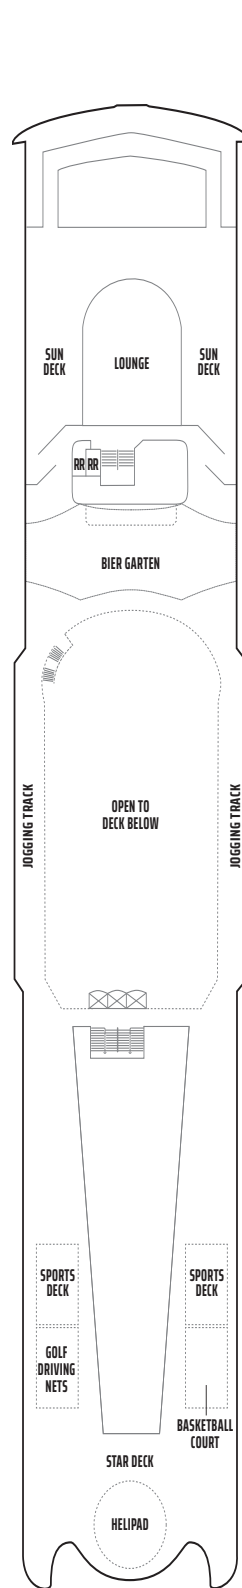

NORWEGIAN SPIRIT DECK PLANS

LEGEND

- Wheelchair Accessible
- ↕ Connecting staterooms
- ▲ Third-person occupancy available
- + Third- and/or fourth-person occupancy available
- * Stateroom with two lower beds that cannot be pushed together
- ⊠ Elevator
- RR Restroom

BA I4 IA

SB SE SC BF BC SH
BT BX O4 OA IA

SB SF BC BF BX O4
OA IA

DECK 9

O3 OA IA

DECK 8

DECK 7

O4 OB OF IB IT IX

DECK 6

OB OF OT IB IT

DECK 5

O4 OF OX IF IT

DECK 4