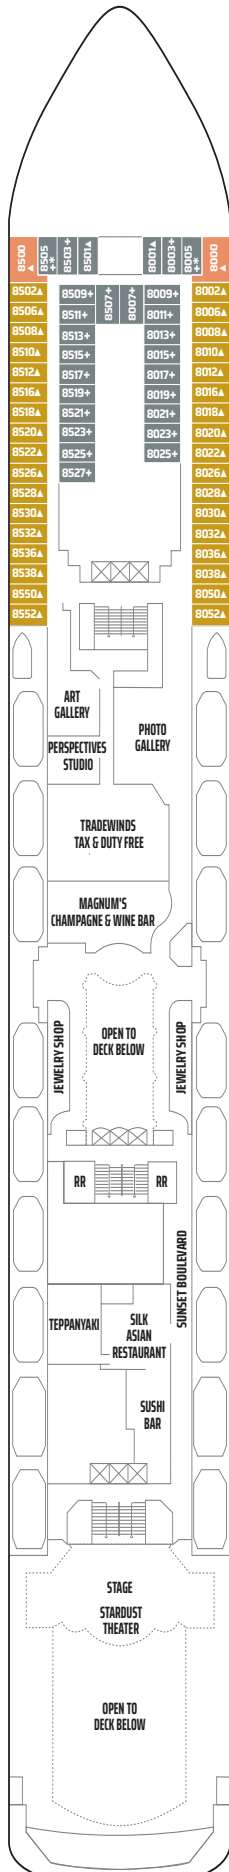

NORWEGIAN SPIRIT DECK PLANS

LEGEND

- Wheelchair Accessible
- ↕ Connecting staterooms
- ▲ Third-person occupancy available
- + Third- and/or fourth-person occupancy available
- * Stateroom with two lower beds that cannot be pushed together
- ⊠ Elevator
- RR Restroom

BA I4 IA

SB SE SC BF BC SH
BT BX O4 OA IA

SB SF BC BF BX O4
OA IA

DECK 9

O3 OA IA

DECK 8

DECK 7

O4 OB OF IB IT IX

DECK 6

OB OF OT IB IT

DECK 5

O4 OF OX IF IT

DECK 4