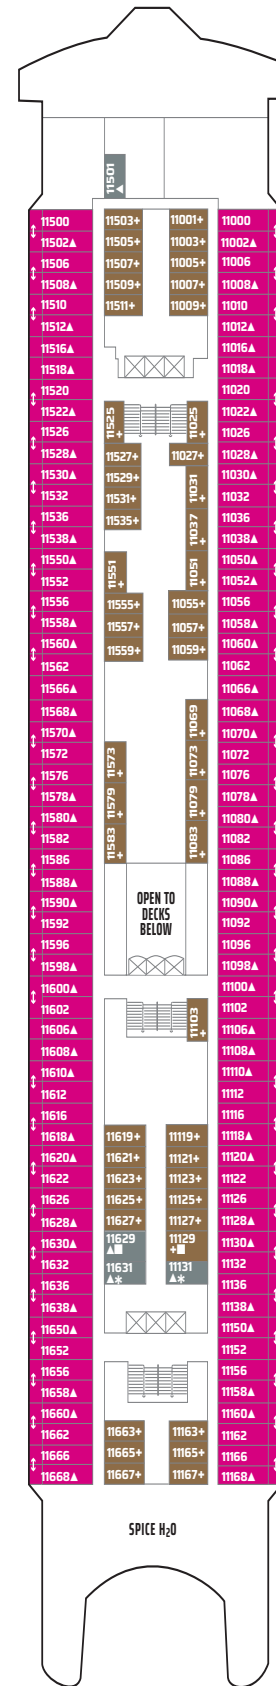

NORWEGIAN SPIRIT DECK PLANS

LEGEND

- Wheelchair Accessible
- ↕ Connecting staterooms
- ▲ Third-person occupancy available
- + Third- and/or fourth-person occupancy available
- * Stateroom with two lower beds that cannot be pushed together
- ⊠ Elevator
- RR Restroom

BA I4 IA

SB SE SC BF BC SH
BT BX O4 OA IA

SB SF BC BF BX O4
OA IA

DECK 9

O3 OA IA

DECK 8

DECK 7

O4 OB OF IB IT IX

DECK 6

OB OF OT IB IT

DECK 5

O4 OF OX IF IT

DECK 4