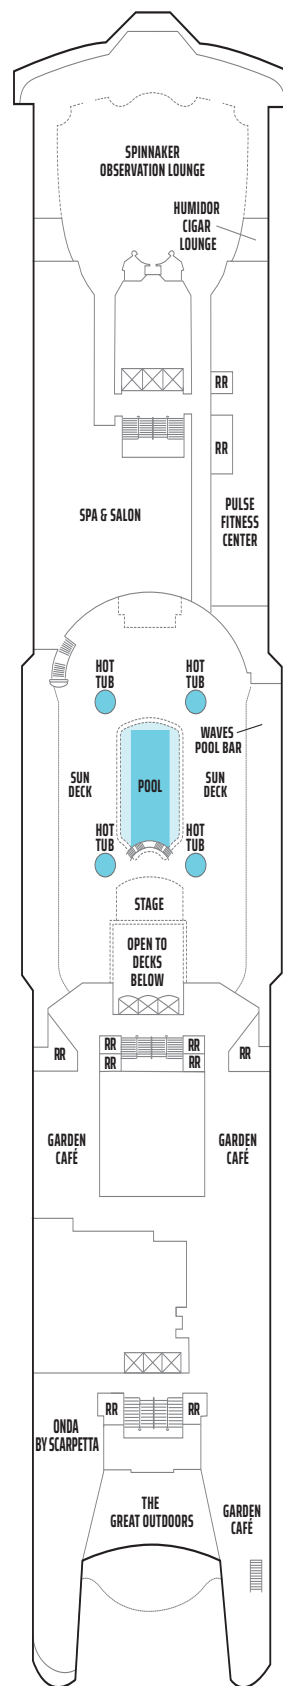

NORWEGIAN SPIRIT DECK PLANS

LEGEND

- Wheelchair Accessible
- ↕ Connecting staterooms
- ▲ Third-person occupancy available
- + Third- and/or fourth-person occupancy available
- * Stateroom with two lower beds that cannot be pushed together
- ⊠ Elevator
- RR Restroom

BA I4 IA

SB SE SC BF BC SH
BT BX O4 OA IA

SB SF BC BF BX O4
OA IA

DECK 9

O3 OA IA

DECK 8

DECK 7

O4 OB OF IB IT IX