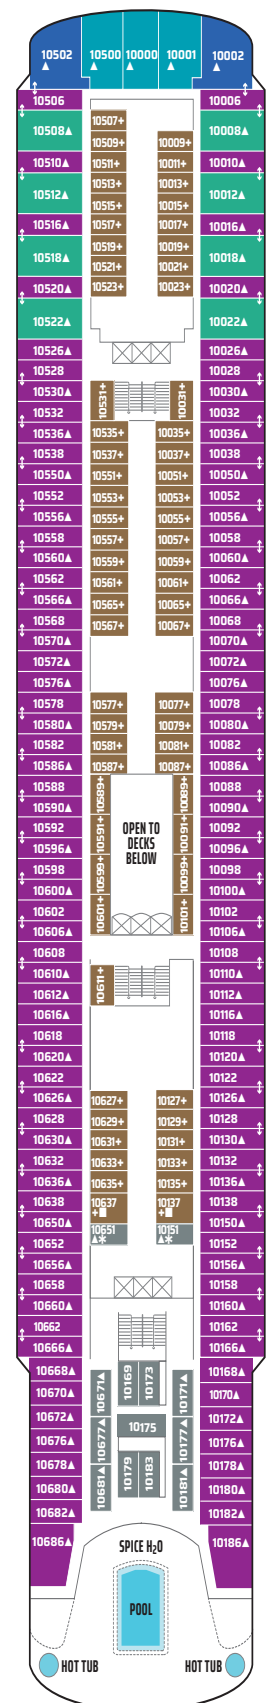

NORWEGIAN SPIRIT DECK PLANS

LEGEND

- Wheelchair Accessible
- ↕ Connecting staterooms
- ▲ Third-person occupancy available
- + Third- and/or fourth-person occupancy available
- * Stateroom with two lower beds that cannot be pushed together
- ⊠ Elevator
- RR Restroom

BA I4 IA

SB SE SC BF BC SH
BT BX O4 OA IA

SB SF BC BF BX O4
OA IA

DECK 9

O3 OA IA

DECK 8

DECK 7

O4 OB OF IB IT IX

DECK 6

OB OF OT IB IT

DECK 5

O4 OF OX IF IT

DECK 4