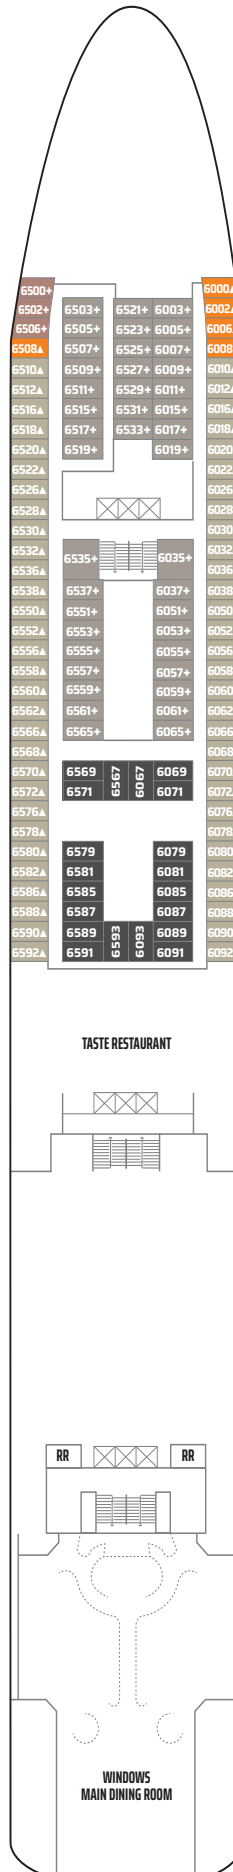

NORWEGIAN SPIRIT DECK PLANS

LEGEND

- Wheelchair Accessible
- ↕ Connecting staterooms
- ▲ Third-person occupancy available
- + Third- and/or fourth-person occupancy available
- * Stateroom with two lower beds that cannot be pushed together
- ⊠ Elevator
- RR Restroom

BA I4 IA

SB SE SC BF BC SH
BT BX O4 OA IA

SB SF BC BF BX O4
OA IA

DECK 9

O3 OA IA

DECK 8

DECK 7

O4 OB OF IB IT IX

DECK 6

OB OF OT IB IT

DECK 5

O4 OF OX IF IT

DECK 4