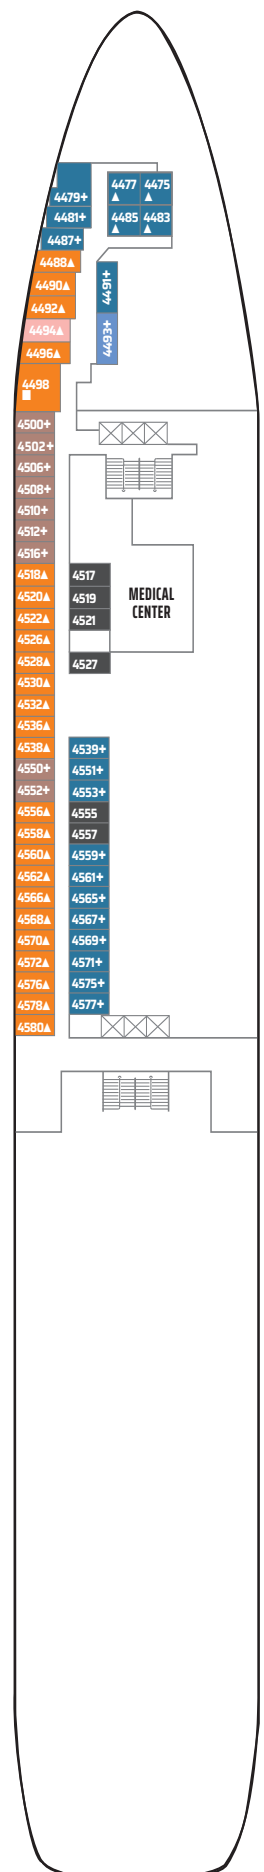

NORWEGIAN SPIRIT DECK PLANS

LEGEND

- Wheelchair Accessible
- ↕ Connecting staterooms
- ▲ Third-person occupancy available
- + Third- and/or fourth-person occupancy available
- * Stateroom with two lower beds that cannot be pushed together
- ⊠ Elevator
- RR Restroom

BA I4 IA

SB SE SC BF BC SH
BT BX O4 OA IA

SB SF BC BF BX O4
OA IA

DECK 9

O3 OA IA

DECK 8

DECK 7

O4 OB OF IB IT IX

DECK 6

OB OF OT IB IT

DECK 5

O4 OF OX IF IT

DECK 4