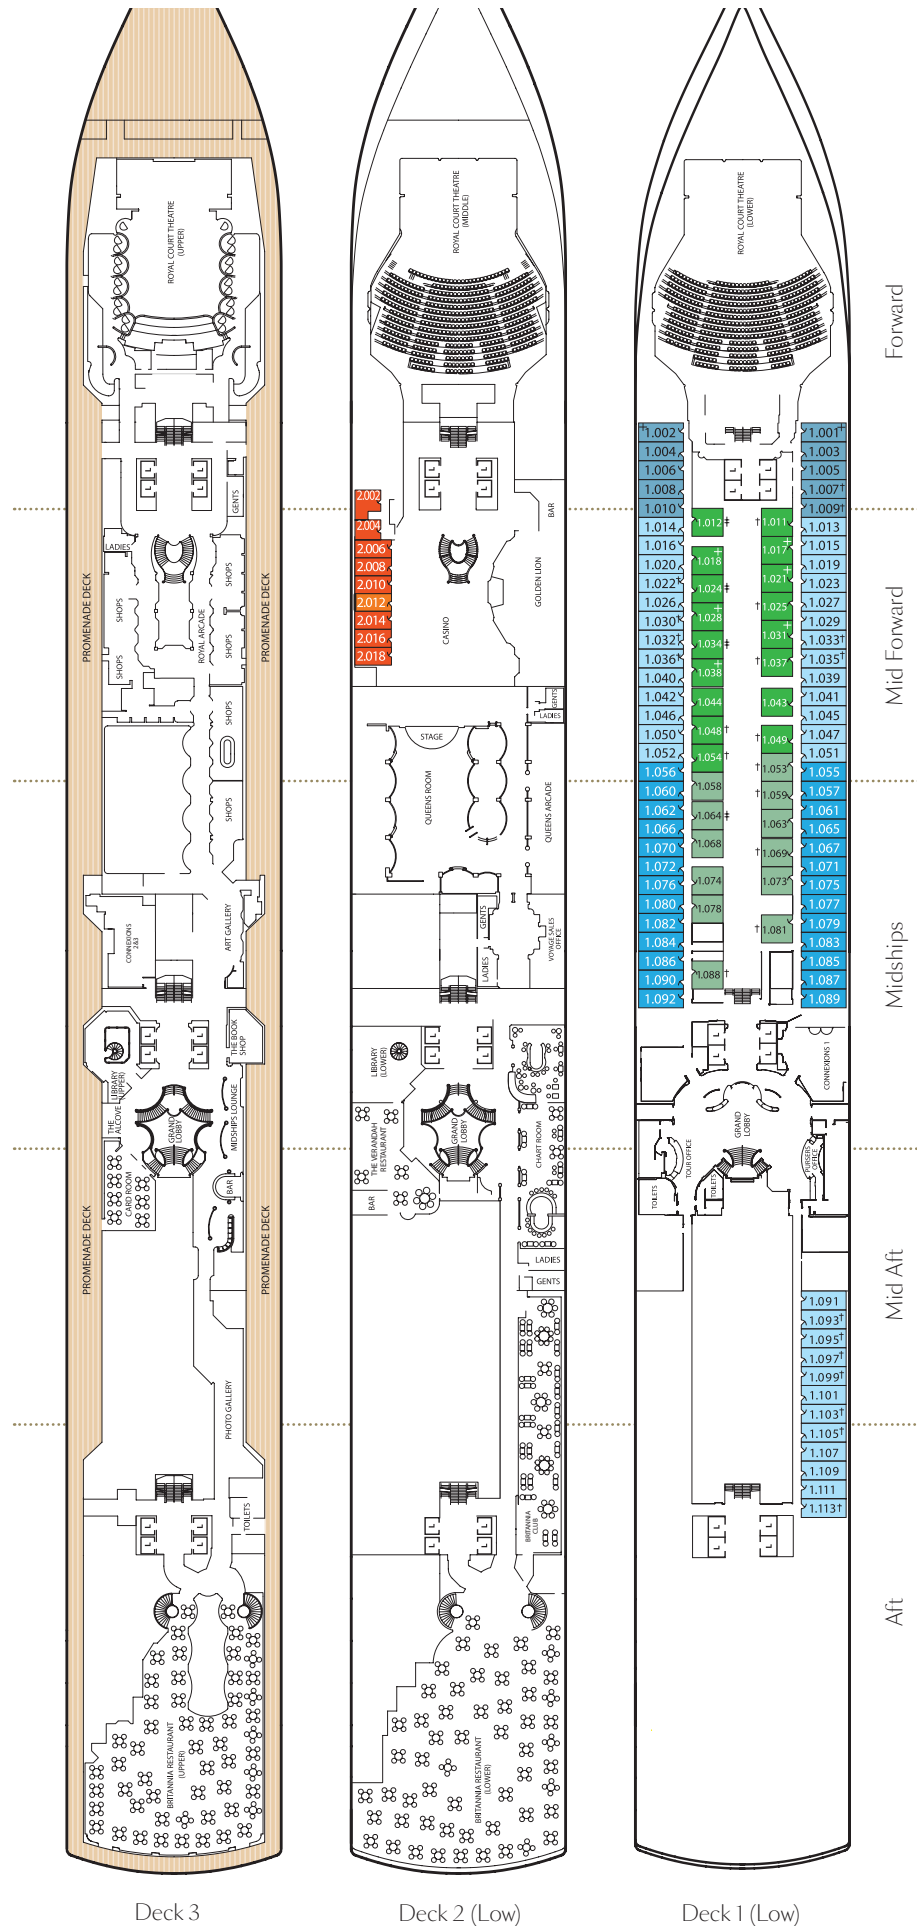

Queen Victoria deck plans.

Key to symbols

- L Lift
- † Indicates 2 lower berths and 1 upper berth
- + Indicates 3rd berth is a single sofa bed
- ‡ Indicates 3rd and 4th berth are a single sofa bed and one upper bed
- ¥ Indicates 3rd and 4th berths are single sofa beds
- * Staterooms have views obstructed by lifeboats
- X Views partially obstructed by lifeboat mechanism
- ▲ Wheelchair accessible
- o Staterooms 7.001 & 7.002 shaded by Bridge Wings

Key to symbols

- L Lift
- † Indicates 2 lower berths and 1 upper berth
- + Indicates 3rd berth is a single sofa bed
- ‡ Indicates 3rd and 4th berth is a single sofa bed and one upper bed

Ship facts

Entered Service:	2007
Country of Registry:	Bermuda
Speed:	23.7 knots
Guest Capacity:	2,061
No. of Crew:	913
Length Overall:	964.5 feet
Width:	106 feet
Draft:	25.9 feet