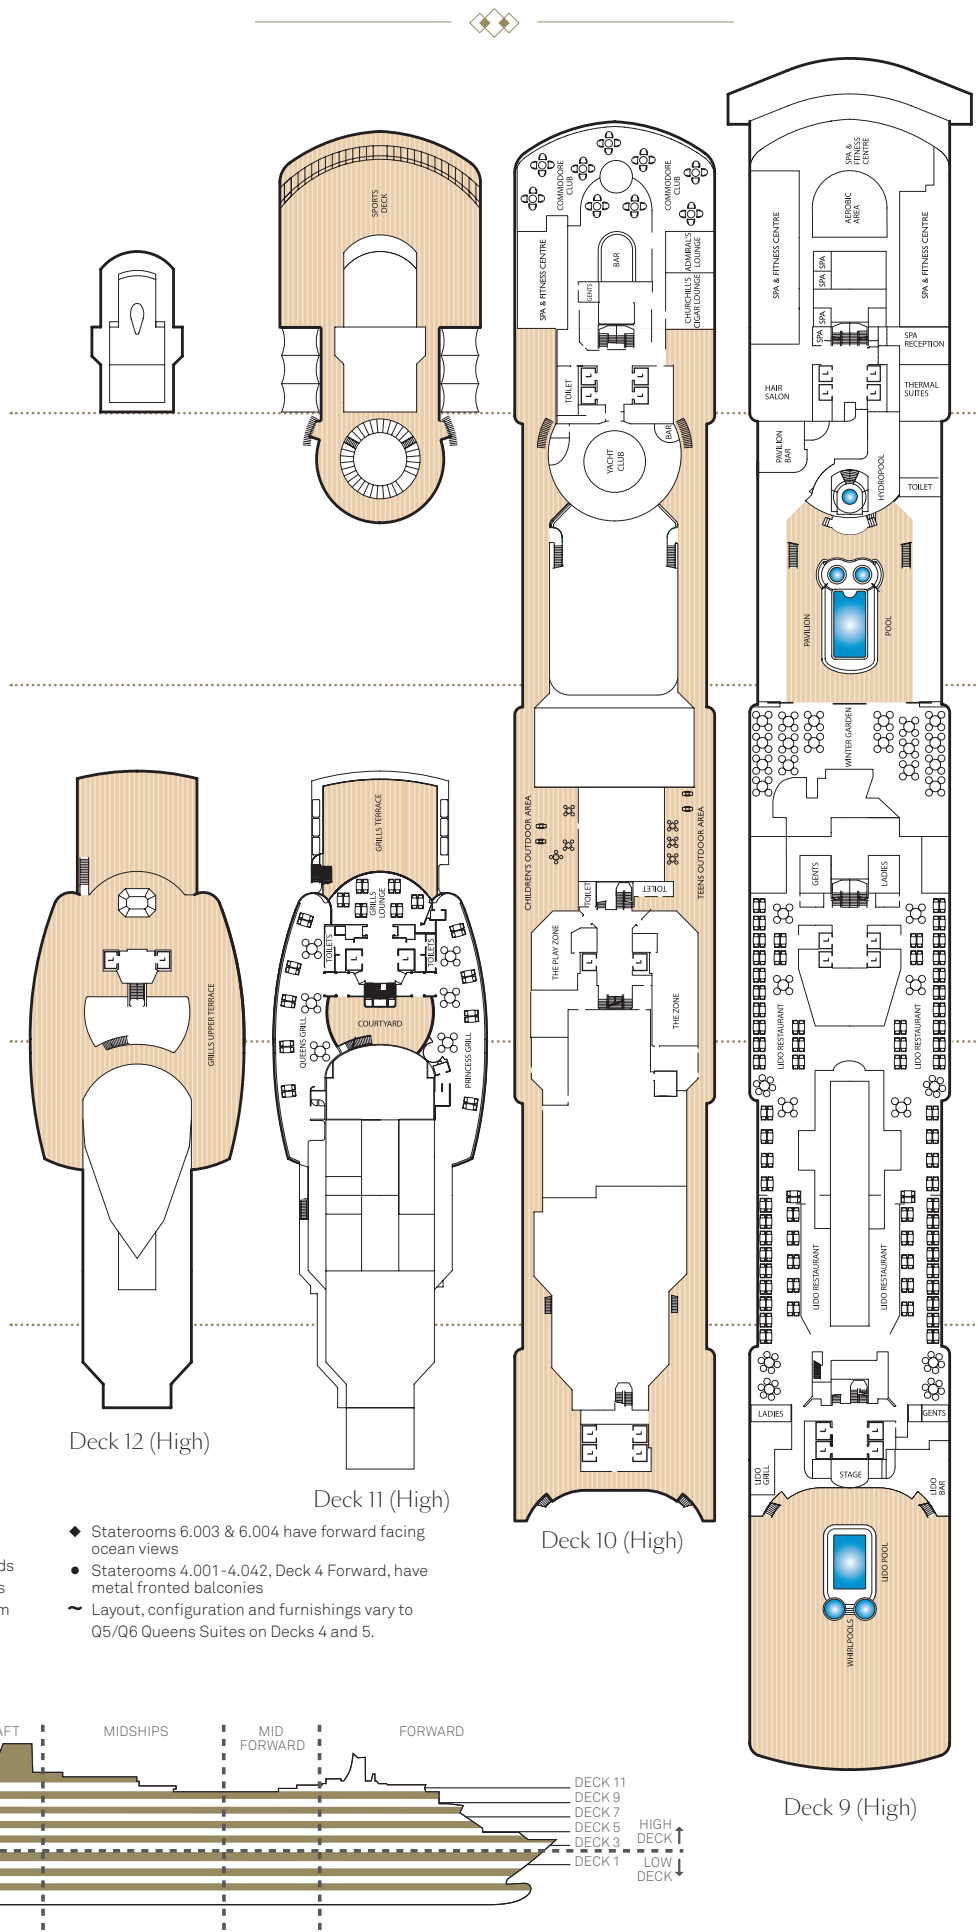

Stateroom Category

Grand Suites		
Aft	High Decks 6,7	Q1
Master Suites		
Midships	High Deck 7	Q2
Penthouse		
Midships	High Decks 4,5,6,8	Q3
Midships/Aft	High Deck 7	Q4
Queens Suites		
Aft	High Decks 4,5,8~	Q5
Forward/Aft	High Decks 4,5,7,8~	Q6
Princess Suites		
Midships	High Decks 7,8	P1
Midships/Forward	High Decks 4,5,6	P2
Club Balcony		
Midships	High Decks 7,8	A1
Midships	High Deck 8	A2
Balcony		
Midships	High Decks 5,6,7	BA
Midships	High Decks 5,6,7,8	BB
Midships	High Decks 4,8	BC
Aft	High Decks 5,6,7	BD
Forward/Aft	High Decks 4,5,6,7,8	BE
Forward	High Decks 4*,8	BF
Balcony (partially obstructed view)*		
Midships	High Deck 5	CA
Midships	High Decks 4,5	CB
Oceanview		
Midships	Low Deck 1	EB
Midships/Aft	Low Deck 1	EC
Forward	Low Deck 1	EF
Forward	High Deck 6*	EF
Oceanview (obstructed view)*		
Midships	High Deck 4	FB
Midships	High Deck 4	FC
Deluxe Inside		
Midships	High Decks 6,8	GA
Midships	Low Deck 1	GB
Midships	Low Deck 1	GC
Standard Inside		
Midships	High Decks 4,5,6,7,8	IA
Aft	High Decks 5,6,7	ID
Forward/Aft	High Decks 4,5,6,8	IE
Forward	High Decks 4,8	IF
Single		
Oceanview	Midships, Low Deck 2	KC
Inside	Midships, Low Deck 2	LC

Queen Victoria deck plans.

Key to symbols

- L Lift
- † Indicates 2 lower berths and 1 upper berth
- + Indicates 3rd berth is a single sofa bed
- ‡ Indicates 3rd and 4th berth are a single sofa bed and one upper bed
- ¥ Indicates 3rd and 4th berths are single sofa beds
- * Staterooms have views obstructed by lifeboats
- X Views partially obstructed by lifeboat mechanism
- ▲ Wheelchair accessible
- o Staterooms 7.001 & 7.002 shaded by Bridge Wings

Key to symbols

- L Lift
- † Indicates 2 lower berths and 1 upper berth
- + Indicates 3rd berth is a single sofa bed
- ‡ Indicates 3rd and 4th berth is a single sofa bed and one upper bed

Ship facts

Entered Service:	2007
Country of Registry:	Bermuda
Speed:	23.7 knots
Guest Capacity:	2,061
No. of Crew:	913
Length Overall:	964.5 feet
Width:	106 feet
Draft:	25.9 feet