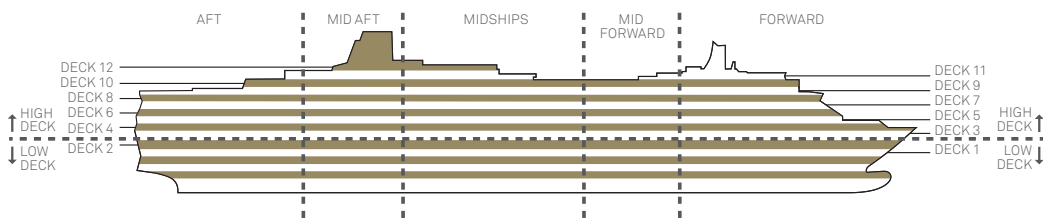

Stateroom Category

Grand Suites		
Aft	High Decks 6,7	Q1
Master Suites		
Midships	High Deck 7	Q2
Penthouse		
Midships	High Decks 4,5,6,8	Q3
Midships/Aft	High Deck 7	Q4
Queens Suites		
Aft	High Decks 4,5,8~	Q5
Forward/Aft	High Decks 4,5,7,8~	Q6
Princess Suites		
Midships	High Decks 7,8	P1
Midships/Forward	High Decks 4,5,6	P2
Club Balcony		
Midships	High Decks 7,8	A1
Midships	High Deck 8	A2
Balcony		
Midships	High Decks 5,6,7	BA
Midships	High Decks 5,6,7,8	BB
Midships	High Decks 4,8	BC
Aft	High Decks 5,6,7	BD
Forward/Aft	High Decks 4,5,6,7,8	BE
Forward	High Decks 4*,8	BF
Balcony (partially obstructed view)*		
Midships	High Deck 5	CA
Midships	High Decks 4,5	CB
Oceanview		
Midships	Low Deck 1	EB
Midships/Aft	Low Deck 1	EC
Forward	Low Deck 1	EF
Forward	High Deck 6*	EF
Oceanview (obstructed view)*		
Midships	High Deck 4	FB
Midships	High Deck 4	FC
Deluxe Inside		
Midships	High Decks 6,8	GA
Midships	Low Deck 1	GB
Midships	Low Deck 1	GC
Standard Inside		
Midships	High Decks 4,5,6,7,8	IA
Aft	High Decks 5,6,7	ID
Forward/Aft	High Decks 4,5,6,8	IE
Forward	High Decks 4,8	IF
Single		
Oceanview	Midships, Low Deck 2	KC
Inside	Midships, Low Deck 2	LC

Queen Victoria deck plans.

Key to symbols

- L Lift
- † Indicates 2 lower berths and 1 upper berth
- + Indicates 3rd berth is a single sofa bed
- ‡ Indicates 3rd and 4th berth are a single sofa bed and one upper bed
- ¥ Indicates 3rd and 4th berths are single sofa beds
- * Staterooms have views obstructed by lifeboats
- X Views partially obstructed by lifeboat mechanism
- ▲ Wheelchair accessible
- o Staterooms 7.001 & 7.002 shaded by Bridge Wings

Deck 12 (High)

Deck 11 (High)

Deck 10 (High)

Deck 9 (High)

- ◆ Staterooms 6.003 & 6.004 have forward facing ocean views
- Staterooms 4.001-4.042, Deck 4 Forward, have metal fronted balconies
- ~ Layout, configuration and furnishings vary to Q5/Q6 Queens Suites on Decks 4 and 5.