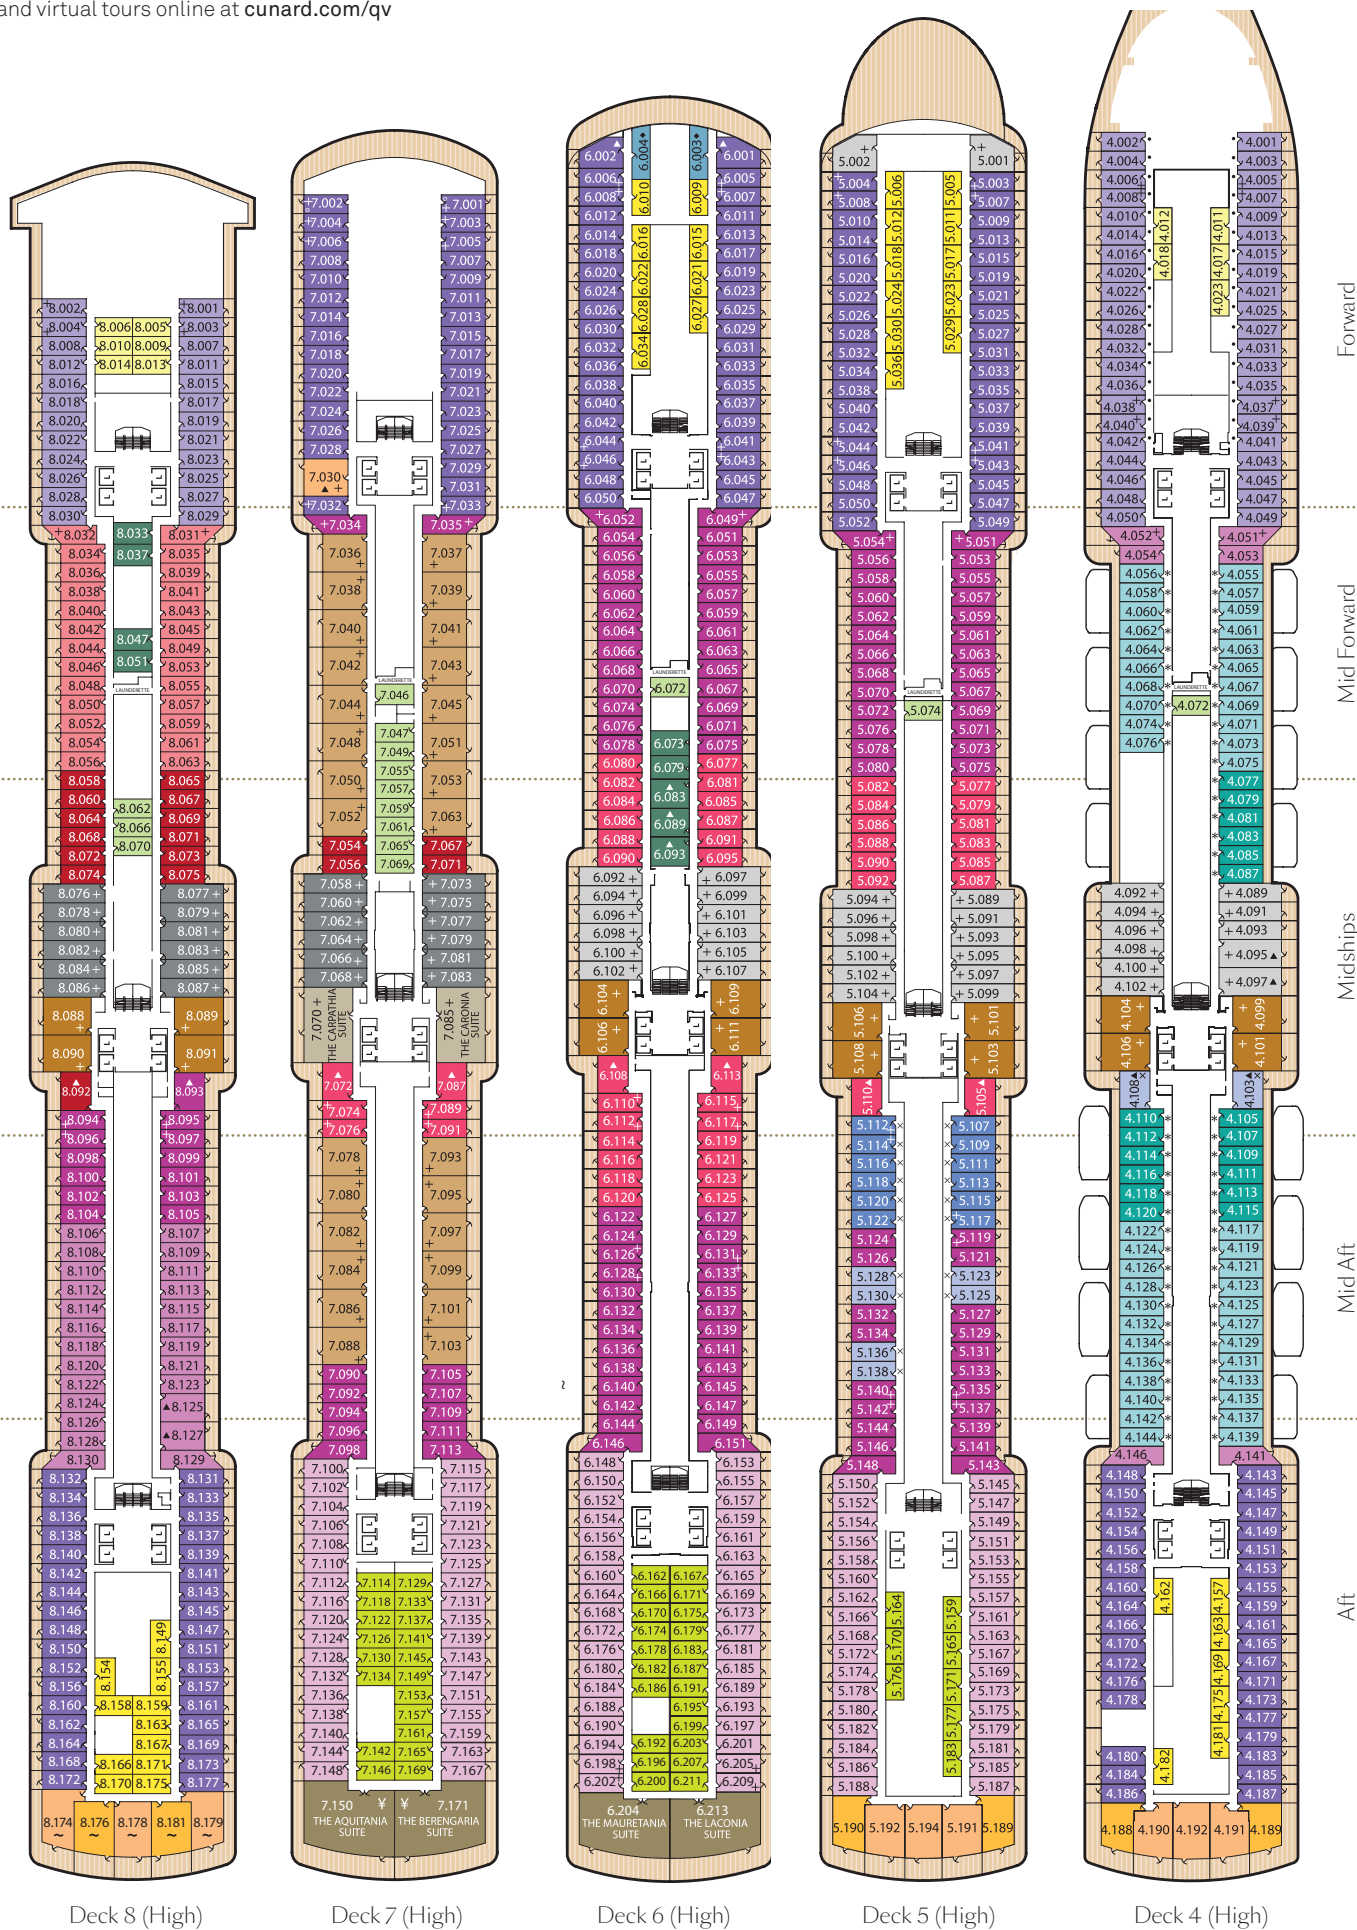

View Queen Victoria stateroom accommodation and virtual tours online at cunard.com/qv