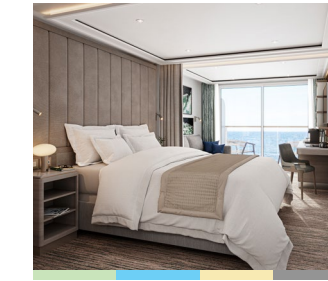

Images are intended as a general reference. Features, materials, finishes and layout may be different than shown.

SILVER RAY – Suite Diagrams

All suites feature:

- Butler service
- Refrigerator and bar setup stocked with your preferences
- Plush bathrobes

- Plush slippers
- Pillow menu
- Luxury bath amenities
- Complimentary Wi-Fi

- Umbrella
- Hair dryer
- Wall mounted USB-C mobile device chargers

- Interactive Media Library
- Direct-dial telephone(s)
- Champagne on arrival

OTIUM SUITE

Available as a one bedroom configuration

OWNER'S SUITE

Available as a one-bedroom configuration or as a two-bedroom by adjoining with a Premium Veranda Suite

GRAND SUITE

Available as a one-bedroom configuration or as a two-bedroom by adjoining with a Classic Veranda Suite

MASTER SUITE

Available as a one-bedroom configuration or as a two-bedroom by adjoining with a Premium Veranda Suite or Classic Veranda Suite

SIGNATURE SUITE

Available as a one bedroom configuration

SILVER SUITE