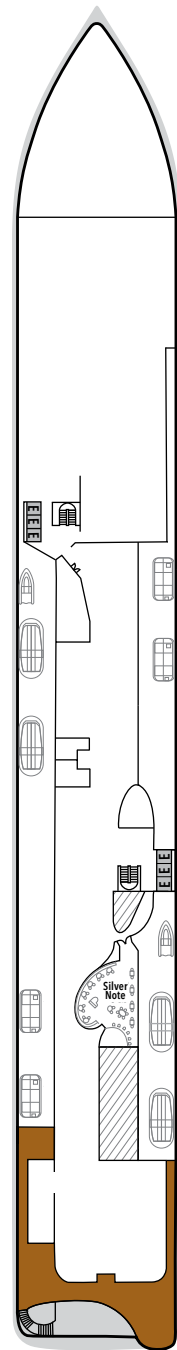

SILVER RAY – Deck Plans

DECK 3
Atlantide
S.A.L.T. Kitchen

DECK 4
La Dame
Kaiseki
La Terrazza

DECK 5
Silver Note

DECK 6
Suites

DECK 7
Suites

DECK 8
Suites

DECK 9
Suites

DECK 10
Pool Deck
Pool Bar
The Marquee
The Dusk Bar

DECK 11
The Cliff Whirlpool

SUITE CATEGORIES

- Otium Suite ●
- Owner's Suite ●
- Grand Suite ●
- Master Suite ●
- Signature Suite ●
- Silver Suite ●
- Junior Grand Suite ●
- Premium Medallion Suite ●
- Medallion Suite ●
- Premium Veranda Suite ●
- Deluxe Veranda Suite ●
- Superior Veranda Suite ●
- Classic Veranda Suite ●

SPECIFICATIONS

- Crew 556
- Officers International
- Guests 728
- Tonnage 54,700
- Length 801 Feet / 244.2 Meters
- Width 97 Feet / 29.6 Meters
- Speed 19.4 Knots
- Passenger Decks 9
- Connecting Suites ↑↓
- 3rd Guest Capacity ▲
- Wheelchair Accessible Suites ♿
- Veranda suites with bath & shower 💧
- Built 2024
- Registry Bahamas

Images are intended as a general reference. Features, materials, finishes and layout may be different than shown.

SILVER RAY – Suite Diagrams

All suites feature:

- Butler service
- Refrigerator and bar setup stocked with your preferences
- Plush bathrobes