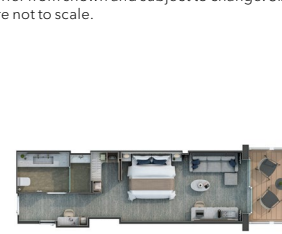

Suite diagrams are for illustration purposes only. Features, materials, finishes and layout may differ from shown and subject to change. Sizes are not to scale.