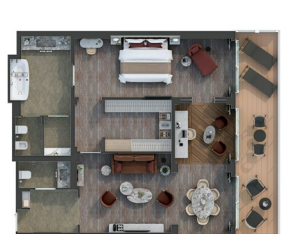

Suite diagrams are for illustration purposes only. Features, materials, finishes and layout may differ from shown and subject to change. Sizes are not to scale.