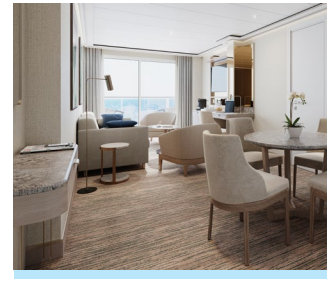

- Plush slippers
- Pillow menu
- Luxury bath amenities
- Complimentary Wi-Fi

- Umbrella
- Hair dryer
- Wall mounted USB-C mobile device chargers

- Interactive Media Library
- Direct-dial telephone(s)
- Champagne on arrival