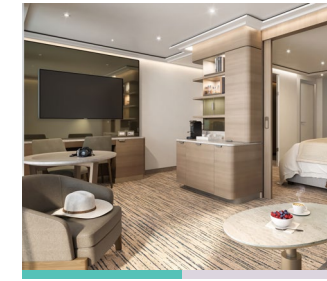

Images are intended as a general reference. Features, materials, finishes and layout may be different than shown.

SILVER RAY – Suite Diagrams

All suites feature:

- Butler service
- Refrigerator and bar setup stocked with your preferences
- Plush bathrobes

- Plush slippers
- Pillow menu
- Luxury bath amenities
- Complimentary Wi-Fi

- Umbrella
- Hair dryer
- Wall mounted USB-C mobile device chargers

- Interactive Media Library
- Direct-dial telephone(s)
- Champagne on arrival