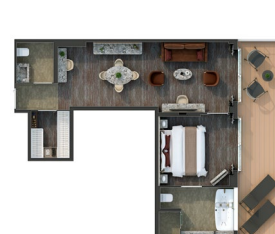

Suite diagrams are for illustration purposes only. Features, materials, finishes and layout may differ from shown and subject to change. Sizes are not to scale.