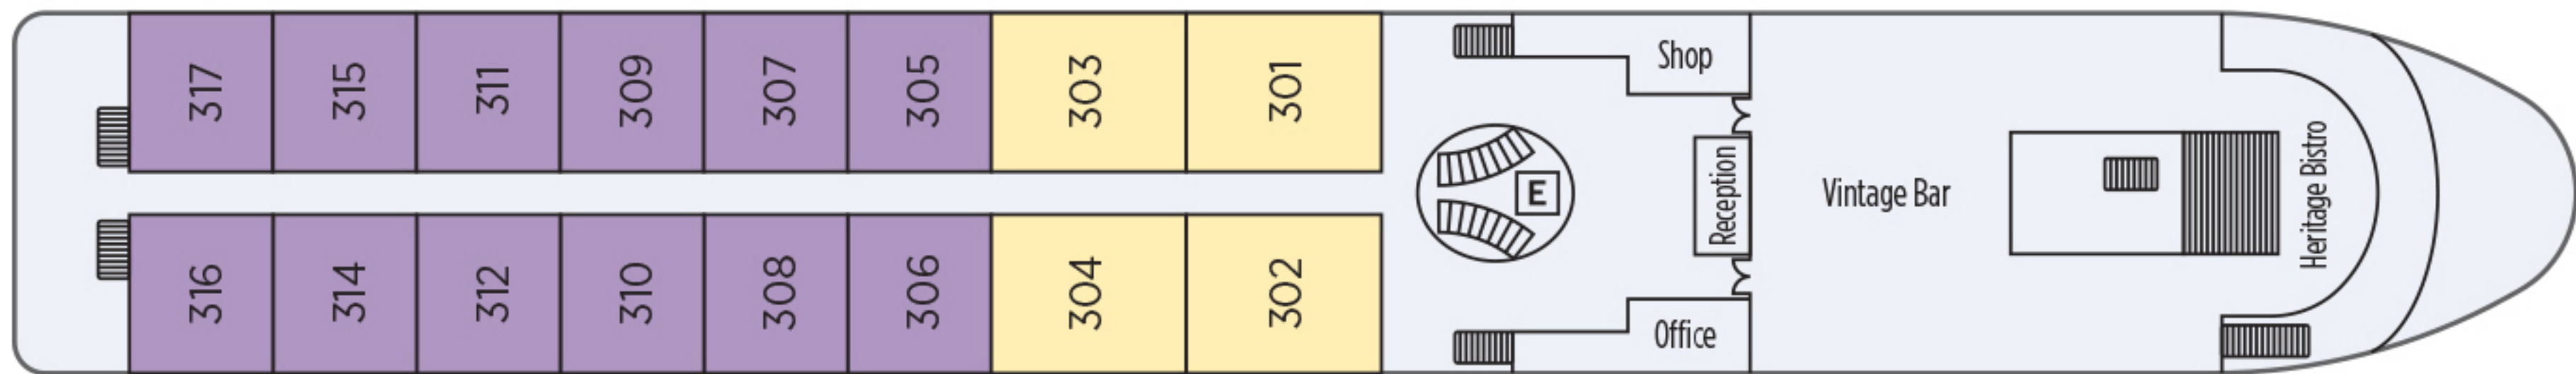

S.S. SÃO GABRIEL

Blue Azzelij Terrace

Azores Deck

Cape Verde Deck

Madeira Deck

Grand Suite
 Suite
 French Balcony
 Deluxe
 Classic
 E Elevator