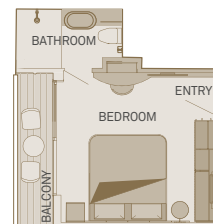

## Suite Categories

Diamond Deck		Sapphire Deck	
RP	Royal Panorama Suite	C	Balcony Suite
A	Balcony Suite	BA	Balcony Suite
PA	Balcony Suite	BS	Single Balcony Suite
PP	Balcony Suite	BB	Balcony Suite
PD	Deluxe Balcony Suite	BD	Deluxe Balcony Suite
RR	Royal Balcony Suite	BJ	Junior Balcony Suite
RO	Royal Owner's Suite	B1J	Junior Balcony Suite
RJ	Junior Balcony Suite	Jewel Deck	
		E	Standard Suite
		D	Standard Suite

### Standard Suite

15m<sup>2</sup>/160ft<sup>2</sup>

E D

### Private Balcony Suite

19m<sup>2</sup>/205ft<sup>2</sup>

Including Scenic Sun Lounge

A PA PP C BA BB

### Private Deluxe Balcony Suite

21m<sup>2</sup>/225ft<sup>2</sup>

Including Scenic Sun Lounge

PD BD