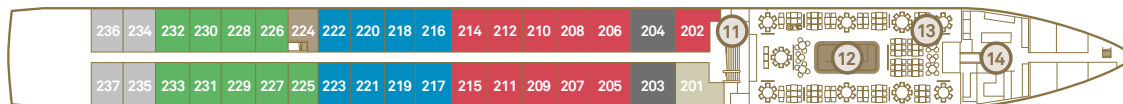

Sapphire Deck

Jewel Deck