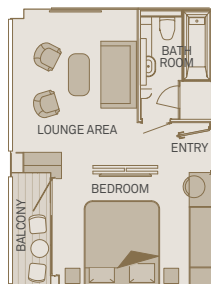

### Standard Suite

15m<sup>2</sup>/160ft<sup>2</sup>

E D

### Private Balcony Suite

19m<sup>2</sup>/205ft<sup>2</sup>

Including Scenic Sun Lounge

A PA PP C BA BB

### Private Deluxe Balcony Suite

21m<sup>2</sup>/225ft<sup>2</sup>

Including Scenic Sun Lounge

PD BD

### Royal Owner's Suite

48m<sup>2</sup>/520ft<sup>2</sup>

One bedroom suite including Scenic Sun Lounge

RO