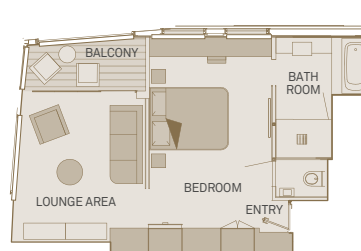

### Royal Owner's Suite

48m<sup>2</sup>/520ft<sup>2</sup>

One bedroom suite including Scenic Sun Lounge

RO

### Royal Balcony Suite

33m<sup>2</sup>/360ft<sup>2</sup>

Including Scenic Sun Lounge

RR