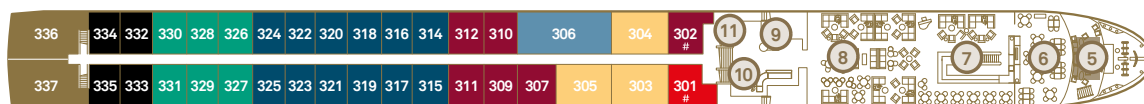

# Scenic Jasper, Opal & Amber

▶ Take a 360° Tour @ scenic.co.uk/360

Refurbished 2019 | Built 2015/2016 | Length 135 metres | Passengers 163 | Cabins 82 | Crew 59 | Gross tonnage 2,721

## Diamond Deck