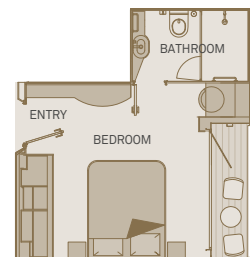

### Royal Balcony Suite

33m<sup>2</sup>/360ft<sup>2</sup>

Including Scenic Sun Lounge

RR

### Royal Panorama Suite

44m<sup>2</sup>/475ft<sup>2</sup>

Including Scenic Sun Lounge

RP