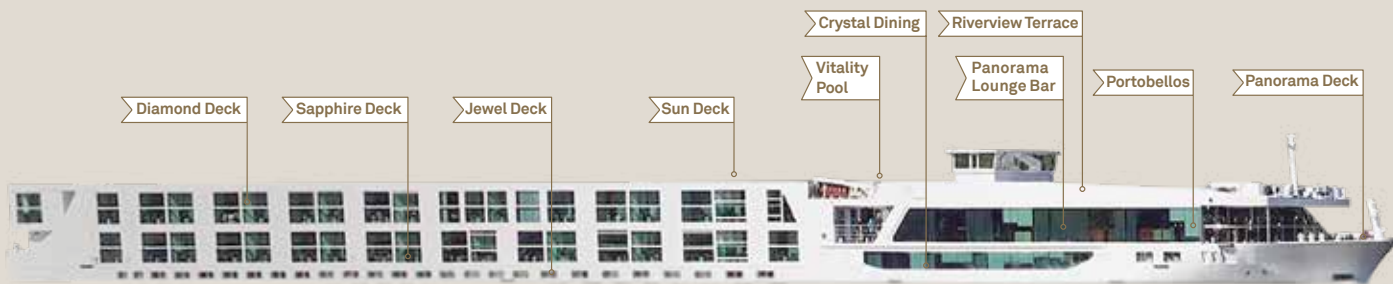

# Scenic Jasper, Opal & Amber

▶ Take a 360° Tour @ scenic.co.uk/360

Refurbished 2019 | Built 2015/2016 | Length 135 metres | Passengers 163 | Cabins 82 | Crew 59 | Gross tonnage 2,721

## Sun Deck

## Diamond Deck