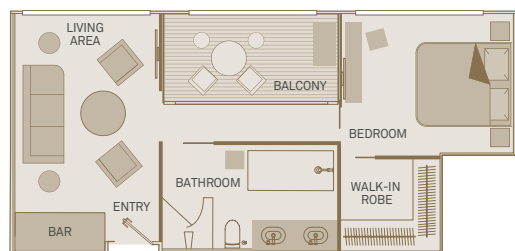

### Standard Suite

15m<sup>2</sup>/160ft<sup>2</sup>

E D

### Private Balcony Suite

19m<sup>2</sup>/205ft<sup>2</sup>

Including Scenic Sun Lounge

A PA PP C BA BB

### Private Deluxe Balcony Suite

21m<sup>2</sup>/225ft<sup>2</sup>

Including Scenic Sun Lounge

PD BD