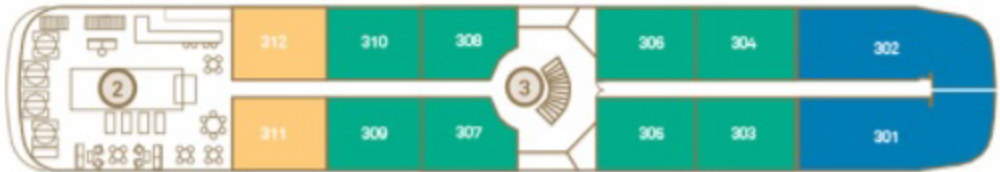

Scenic Spirit Deck Plan

Sun Deck

Diamond Deck

Sapphire Deck

Jewel Deck

Gem Deck

Deck Plan

- 1 Sun Deck and Open Air Cinema
- 2 Pool and Bar
- 3 Elevator
- 4 Outdoor Lounge
- 5 Spirit Lounge
- 6 River Cafe
- 7 Galley
- 8 Crystal Dining

- 9 Gift Shop
- 10 Reception
- 11 Library
- 12 Guest Laundry
- 13 Gym
- 14 Beauty Salon
- 15 Steam Sauna
- 16 Wellness Center

Cabin Categories

Diamond Deck

- RS Royal Panorama Suite
- RD Grand Deluxe Suite
- A Deluxe Suite

Sapphire Deck

- II Deluxe Suite
- III Deluxe Suite
- IIA Deluxe Suite

Jewel Deck

- C Deluxe Suite
- CA Deluxe Suite