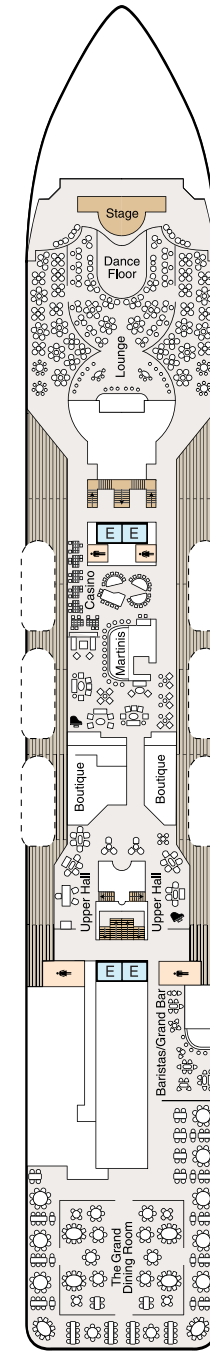

SYMBOL LEGEND

- ♣ Restrooms
- E Elevator
- 🚪 Launderette
- OV Obstructed Views
- Quad with Pullman
- ★ ★ Quad with Sofabed
- || Connecting Staterooms
- ♿ Wheelchair Accessible
- ▲ Triple with Pullman
- ★ Triple with Sofabed
- ◇ 3rd guest occupancy available upon request

STATEROOM COLOR LEGEND

- OS VS PH1 PH2 PH3 A1 A2 A3
- B1 B2 C1 C2 D E F G

DECK 11

- Golf Putting Greens
- Shuffleboard
- Sun Deck

DECK 10

- Toscana
- Polo Grill
- Library
- Fitness Track
- Horizons
- Artist Loft, available on World Cruises

DECK 9

- Terrace Café
- Waves Grill
- Waves Bar
- Pool Deck
- Oceania@Sea
- Aquamar Spa + Vitality Center
- Aquamar Spa Terrace
- Fitness Center
- Salon

DECK 8

- Bridge
- Staterooms

DECK 7

- Laundryette
- Staterooms

DECK 6

- Staterooms

DECK 5

- Show Lounge
- Boutiques
- Upper Hall
- Oceania Club
- Ambassador Desk
- Martinis
- Casino
- Baristas
- The Grand Bar
- The Grand Dining Room

DECK 4

- Reception Desk
- Reception Hall
- Destination Services
- Concierge
- Medical Center
- Staterooms