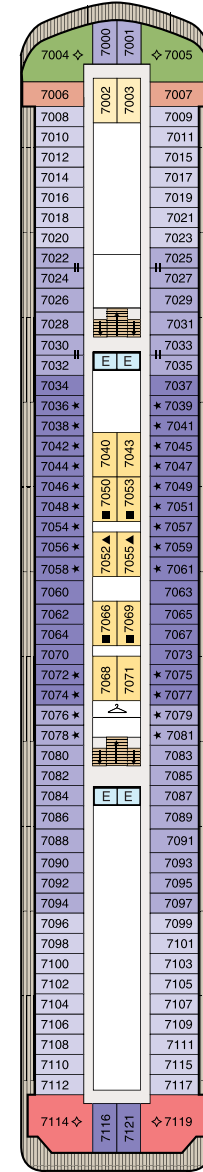

SYMBOL LEGEND

- ♣ Restrooms
- E Elevator
- 🚪 Launderette
- OV Obstructed Views
- Quad with Pullman
- ★ ★ Quad with Sofabed
- || Connecting Staterooms
- ♿ Wheelchair Accessible
- ▲ Triple with Pullman
- ★ Triple with Sofabed
- ◇ 3rd guest occupancy available upon request

STATEROOM COLOR LEGEND

- OS VS PH1 PH2 PH3 A1 A2 A3
- B1 B2 C1 C2 D E F G

DECK 11

- Golf Putting Greens
- Shuffleboard
- Sun Deck

DECK 10

- Toscana
- Polo Grill
- Library
- Fitness Track
- Horizons
- Artist Loft, available on World Cruises

DECK 9

- Terrace Café
- Waves Grill
- Waves Bar
- Pool Deck
- Oceania@Sea
- Aquamar Spa + Vitality Center
- Aquamar Spa Terrace
- Fitness Center
- Salon

DECK 8

- Bridge
- Staterooms

DECK 7

- Laundryette
- Staterooms

DECK 6

- Staterooms

DECK 5

- Show Lounge
- Boutiques
- Upper Hall
- Oceania Club
- Ambassador Desk
- Martinis
- Casino
- Baristas
- The Grand Bar
- The Grand Dining Room

DECK 4

- Reception Desk
- Reception Hall
- Destination Services
- Concierge
- Medical Center
- Staterooms