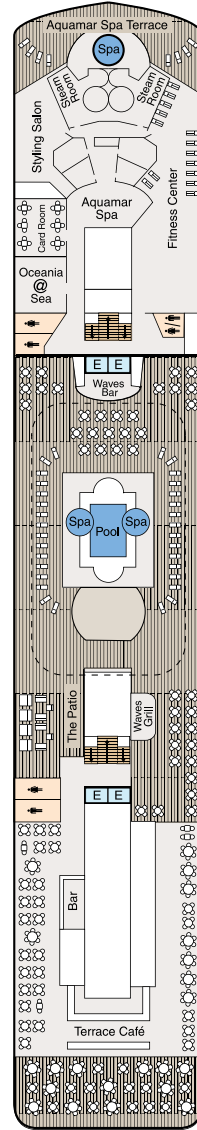

SYMBOL LEGEND

- ♣ Restrooms
- E Elevator
- 🚪 Launderette
- OV Obstructed Views
- Quad with Pullman
- ★ ★ Quad with Sofabed
- || Connecting Staterooms
- ♿ Wheelchair Accessible
- ▲ Triple with Pullman
- ★ Triple with Sofabed
- ◇ 3rd guest occupancy available upon request

STATEROOM COLOR LEGEND

- OS VS PH1 PH2 PH3 A1 A2 A3
- B1 B2 C1 C2 D E F G

DECK 11

- Golf Putting Greens
- Shuffleboard
- Sun Deck

DECK 10

- Toscana
- Polo Grill
- Library
- Fitness Track
- Horizons
- Artist Loft, available on World Cruises

DECK 9

- Terrace Café
- Waves Grill
- Waves Bar
- Pool Deck
- Oceania@Sea
- Aquamar Spa + Vitality Center
- Aquamar Spa Terrace
- Fitness Center
- Salon

DECK 8

- Bridge
- Staterooms

DECK 7

- Laundryette
- Staterooms

DECK 6

- Staterooms

DECK 5

- Show Lounge
- Boutiques
- Upper Hall
- Oceania Club
- Ambassador Desk
- Martinis
- Casino
- Baristas
- The Grand Bar
- The Grand Dining Room

DECK 4

- Reception Desk
- Reception Hall
- Destination Services
- Concierge
- Medical Center
- Staterooms