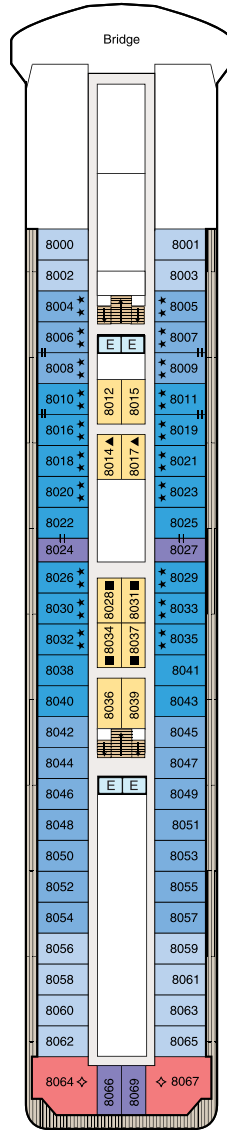

SYMBOL LEGEND

- ♣ Restrooms
- E Elevator
- 🚪 Launderette
- OV Obstructed Views
- Quad with Pullman
- ★ ★ Quad with Sofabed
- || Connecting Staterooms
- ♿ Wheelchair Accessible
- ▲ Triple with Pullman
- ★ Triple with Sofabed
- ◇ 3rd guest occupancy available upon request

STATEROOM COLOR LEGEND

- OS VS PH1 PH2 PH3 A1 A2 A3
- B1 B2 C1 C2 D E F G

DECK 11

- Golf Putting Greens
- Shuffleboard
- Sun Deck

DECK 10

- Toscana
- Polo Grill
- Library
- Fitness Track
- Horizons
- Artist Loft, available on World Cruises

DECK 9

- Terrace Café
- Waves Grill
- Waves Bar
- Pool Deck
- Oceania@Sea
- Aquamar Spa + Vitality Center
- Aquamar Spa Terrace
- Fitness Center
- Salon

DECK 8

- Bridge
- Staterooms

DECK 7

- Laundryette
- Staterooms

DECK 6

- Staterooms

DECK 5

- Show Lounge
- Boutiques
- Upper Hall
- Oceania Club
- Ambassador Desk
- Martinis
- Casino
- Baristas
- The Grand Bar
- The Grand Dining Room

DECK 4

- Reception Desk
- Reception Hall
- Destination Services
- Concierge
- Medical Center
- Staterooms