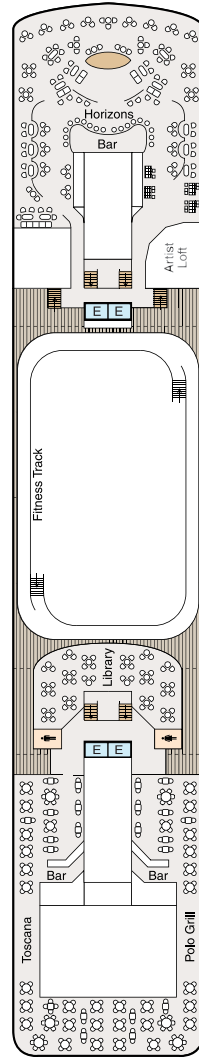

SYMBOL LEGEND

- ♣ Restrooms
- E Elevator
- 🚪 Launderette
- OV Obstructed Views
- Quad with Pullman
- ★ ★ Quad with Sofabed
- || Connecting Staterooms
- ♿ Wheelchair Accessible
- ▲ Triple with Pullman
- ★ Triple with Sofabed
- ◇ 3rd guest occupancy available upon request

STATEROOM COLOR LEGEND

- OS VS PH1 PH2 PH3 A1 A2 A3
- B1 B2 C1 C2 D E F G

DECK 11

- Golf Putting Greens
- Shuffleboard
- Sun Deck

DECK 10

- Toscana
- Polo Grill
- Library
- Fitness Track
- Horizons
- Artist Loft, available on World Cruises

DECK 9

- Terrace Café
- Waves Grill
- Waves Bar
- Pool Deck
- Oceania@Sea
- Aquamar Spa + Vitality Center
- Aquamar Spa Terrace
- Fitness Center
- Salon

DECK 8

- Bridge
- Staterooms

DECK 7

- Laundryette
- Staterooms

DECK 6

- Staterooms

DECK 5

- Show Lounge
- Boutiques
- Upper Hall
- Oceania Club
- Ambassador Desk
- Martinis
- Casino
- Baristas
- The Grand Bar
- The Grand Dining Room

DECK 4

- Reception Desk
- Reception Hall
- Destination Services
- Concierge
- Medical Center
- Staterooms