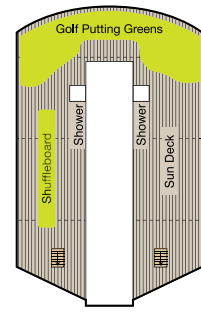

SYMBOL LEGEND

- ♣ Restrooms
- E Elevator
- 🚪 Launderette
- OV Obstructed Views
- Quad with Pullman
- ★ ★ Quad with Sofabed
- || Connecting Staterooms
- ♿ Wheelchair Accessible
- ▲ Triple with Pullman
- ★ Triple with Sofabed
- ◇ 3rd guest occupancy available upon request

STATEROOM COLOR LEGEND

- OS VS PH1 PH2 PH3 A1 A2 A3
- B1 B2 C1 C2 D E F G

DECK 11

- Golf Putting Greens
- Shuffleboard
- Sun Deck

DECK 10

- Toscana
- Polo Grill
- Library
- Fitness Track
- Horizons
- Artist Loft, available on World Cruises

DECK 6

- Staterooms

DECK 5

- Show Lounge
- Boutiques
- Upper Hall
- Oceania Club
- Ambassador Desk
- Martinis
- Casino
- Baristas
- The Grand Bar
- The Grand Dining Room

DECK 4

- Reception Desk
- Reception Hall
- Destination Services
- Concierge
- Medical Center
- Staterooms