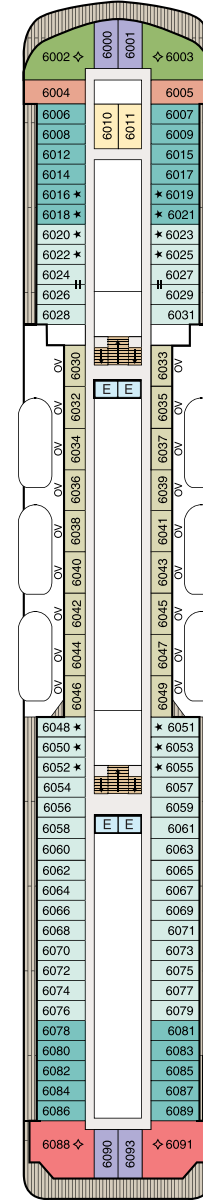

SYMBOL LEGEND

- ♣ Restrooms
- E Elevator
- 🚪 Launderette
- OV Obstructed Views
- Quad with Pullman
- ★ ★ Quad with Sofabed
- || Connecting Staterooms
- ♿ Wheelchair Accessible
- ▲ Triple with Pullman
- ★ Triple with Sofabed
- ◇ 3rd guest occupancy available upon request

STATEROOM COLOR LEGEND

- OS VS PH1 PH2 PH3 A1 A2 A3
- B1 B2 C1 C2 D E F G

DECK 11

- Golf Putting Greens
- Shuffleboard
- Sun Deck

DECK 10

- Toscana
- Polo Grill
- Library
- Fitness Track
- Horizons
- Artist Loft, available on World Cruises

DECK 9

- Terrace Café
- Waves Grill
- Waves Bar
- Pool Deck
- Oceania@Sea
- Aquamar Spa + Vitality Center
- Aquamar Spa Terrace
- Fitness Center
- Salon

DECK 8

- Bridge
- Staterooms

DECK 7

- Laundryette
- Staterooms

DECK 6

- Staterooms

DECK 5

- Show Lounge
- Boutiques
- Upper Hall
- Oceania Club
- Ambassador Desk
- Martinis
- Casino
- Baristas
- The Grand Bar
- The Grand Dining Room

DECK 4

- Reception Desk
- Reception Hall
- Destination Services
- Concierge
- Medical Center
- Staterooms