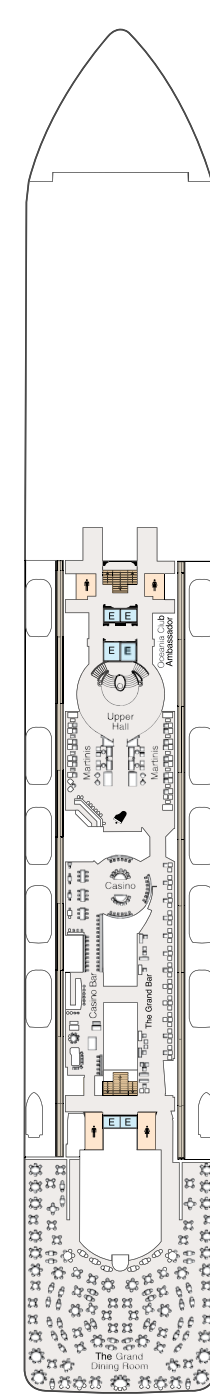

SYMBOL LEGEND

- ♣ Restrooms
- E Elevator
- ♣ Launderette
- || Connecting Staterooms
- ♣ Wheelchair Accessible
- ★ Triple with Sofabed
- ◇ 3rd and 4th guest occupancy available upon request; 3rd guest only occupancy available upon request in Owner's Suites

STATEROOM COLOR LEGEND

- OS VS OC PH1 PH2 PH3 A1 A2 A3 A4
- B1 B2 B3 B4 C F G

DECK 16

- Golf Putting Greens
- Paddle Tennis
- Sun Deck

DECK 15

- Horizons
- Fitness Track
- Shuffleboard
- Croquet/Bocce

DECK 14

DECK 11

- Bridge
- Laundry
- Executive Lounge
- Staterooms

DECK 10

- Laundry
- Staterooms

DECK 9

- Concierge Lounge
- Laundry
- Staterooms

DECK 8

- Laundry
- Staterooms