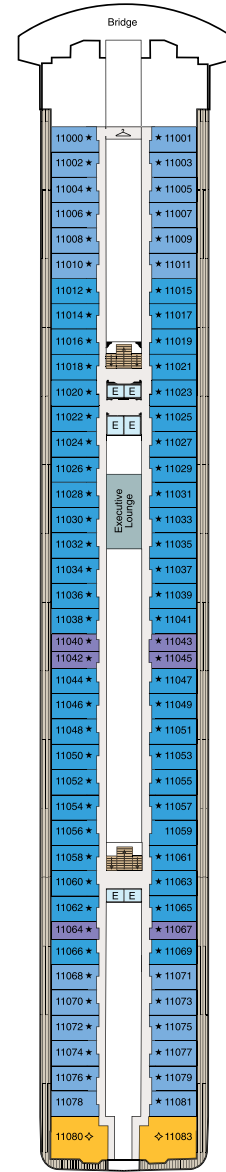

SYMBOL LEGEND

- ♣ Restrooms
- E Elevator
- ♣ Launderette
- || Connecting Staterooms
- ♣ Wheelchair Accessible
- ★ Triple with Sofabed
- ◇ 3rd and 4th guest occupancy available upon request; 3rd guest only occupancy available upon request in Owner's Suites

STATEROOM COLOR LEGEND

- OS VS OC PH1 PH2 PH3 A1 A2 A3 A4
- B1 B2 B3 B4 C F G

DECK 16

- Golf Putting Greens
- Paddle Tennis
- Sun Deck

DECK 15

- Horizons
- Fitness Track
- Shuffleboard
- Croquet/Bocce

DECK 14

DECK 11

- Bridge
- Laundry
- Executive Lounge
- Staterooms

DECK 10

- Laundry
- Staterooms

DECK 9

- Concierge Lounge
- Laundry
- Staterooms

DECK 8

- Laundry
- Staterooms

DECK 4

- Medical Center