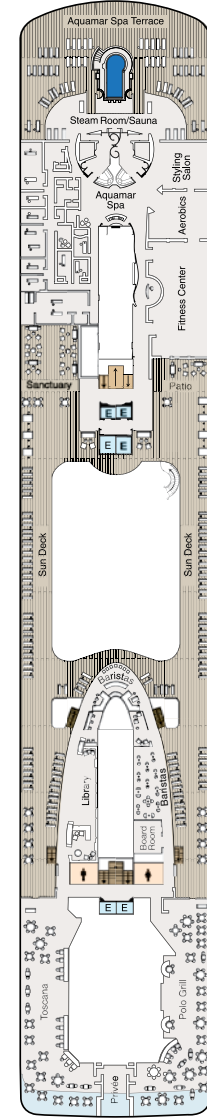

SYMBOL LEGEND

- ♣ Restrooms
- E Elevator
- ♣ Launderette
- || Connecting Staterooms
- ♣ Wheelchair Accessible
- ★ Triple with Sofabed
- ◇ 3rd and 4th guest occupancy available upon request; 3rd guest only occupancy available upon request in Owner's Suites

STATEROOM COLOR LEGEND

- OS VS OC PH1 PH2 PH3 A1 A2 A3 A4
- B1 B2 B3 B4 C F G

DECK 16

- Golf Putting Greens
- Paddle Tennis
- Sun Deck

DECK 15

- Horizons
- Fitness Track
- Shuffleboard
- Croquet/Bocce

DECK 14

DECK 11

- Bridge
- Laundry
- Executive Lounge
- Staterooms

DECK 10

- Laundry
- Staterooms

DECK 9

- Concierge Lounge
- Laundry
- Staterooms

DECK 8

- Laundry
- Staterooms

DECK 4

- Medical Center