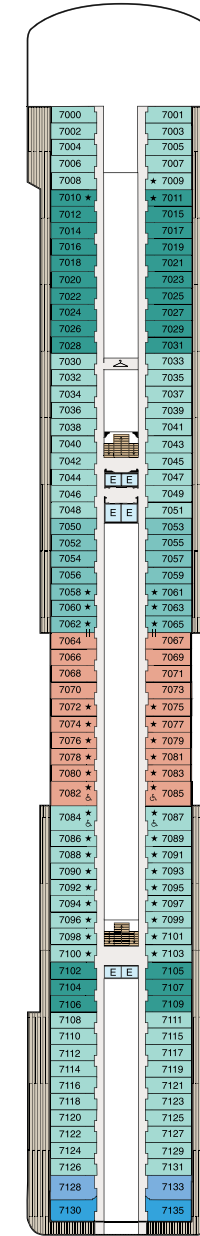

SYMBOL LEGEND

- ♣ Restrooms
- E Elevator
- ♣ Launderette
- || Connecting Staterooms
- ♣ Wheelchair Accessible
- ★ Triple with Sofabed
- ◇ 3rd and 4th guest occupancy available upon request; 3rd guest only occupancy available upon request in Owner's Suites

STATEROOM COLOR LEGEND

- OS VS OC PH1 PH2 PH3 A1 A2 A3 A4
- B1 B2 B3 B4 C F G

DECK 16

- Golf Putting Greens
- Paddle Tennis
- Sun Deck

DECK 15

- Horizons
- Fitness Track
- Shuffleboard
- Croquet/Bocce

DECK 14

DECK 11

- Bridge
- Laundry
- Executive Lounge
- Staterooms

DECK 10

- Laundry
- Staterooms

DECK 9

- Concierge Lounge
- Laundry
- Staterooms

DECK 8

- Laundry
- Staterooms