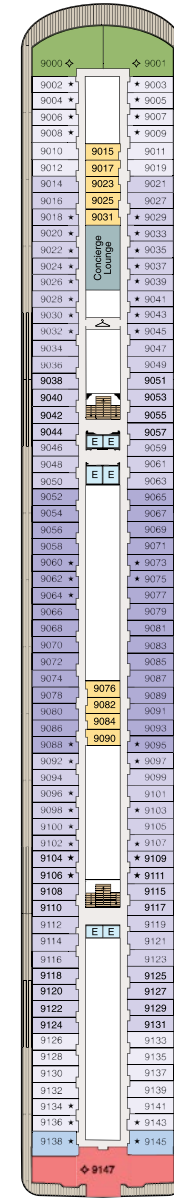

SYMBOL LEGEND

- ♣ Restrooms
- E Elevator
- ♣ Launderette
- || Connecting Staterooms
- ♣ Wheelchair Accessible
- ★ Triple with Sofabed
- ◇ 3rd and 4th guest occupancy available upon request; 3rd guest only occupancy available upon request in Owner's Suites

STATEROOM COLOR LEGEND

- OS VS OC PH1 PH2 PH3 A1 A2 A3 A4
- B1 B2 B3 B4 C F G

DECK 16

- Golf Putting Greens
- Paddle Tennis
- Sun Deck

DECK 15

- Horizons
- Fitness Track
- Shuffleboard
- Croquet/Bocce

DECK 14

DECK 11

- Bridge
- Laundry
- Executive Lounge
- Staterooms

DECK 10

- Laundry
- Staterooms

DECK 9

- Concierge Lounge
- Laundry
- Staterooms

DECK 8

- Laundry
- Staterooms