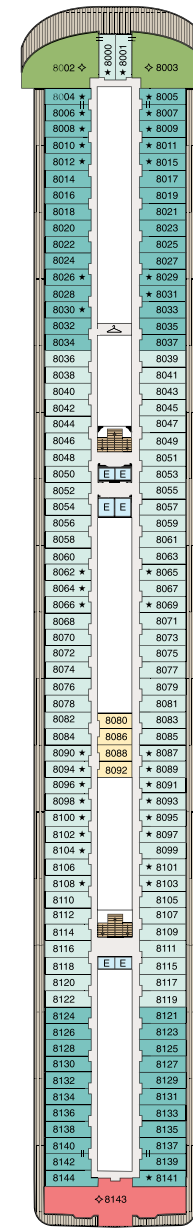

SYMBOL LEGEND

- ♣ Restrooms
- E Elevator
- ♣ Launderette
- || Connecting Staterooms
- ♣ Wheelchair Accessible
- ★ Triple with Sofabed
- ◇ 3rd and 4th guest occupancy available upon request; 3rd guest only occupancy available upon request in Owner's Suites

STATEROOM COLOR LEGEND

- OS VS OC PH1 PH2 PH3 A1 A2 A3 A4
- B1 B2 B3 B4 C F G

DECK 16

- Golf Putting Greens
- Paddle Tennis
- Sun Deck

DECK 15

- Horizons
- Fitness Track
- Shuffleboard
- Croquet/Bocce

DECK 14

DECK 11

- Bridge
- Laundry
- Executive Lounge
- Staterooms

DECK 10

- Laundry
- Staterooms

DECK 9

- Concierge Lounge
- Laundry
- Staterooms

DECK 8

- Laundry
- Staterooms