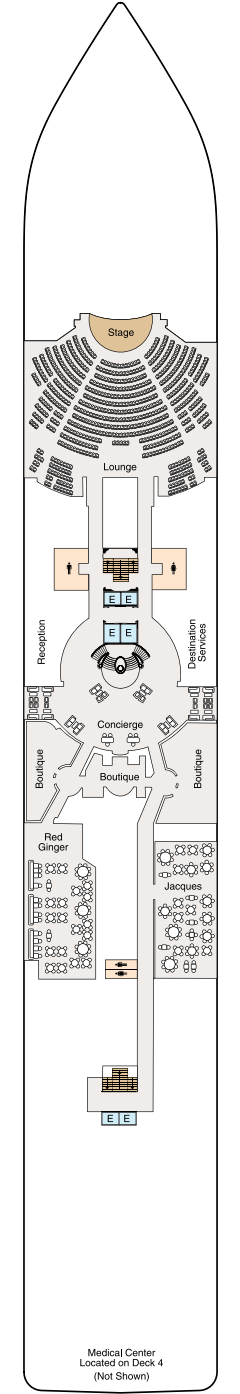

SYMBOL LEGEND

- ♣ Restrooms
- E Elevator
- ♣ Launderette
- || Connecting Staterooms
- ♣ Wheelchair Accessible
- ★ Triple with Sofabed
- ◇ 3rd and 4th guest occupancy available upon request; 3rd guest only occupancy available upon request in Owner's Suites

STATEROOM COLOR LEGEND

- OS VS OC PH1 PH2 PH3 A1 A2 A3 A4
- B1 B2 B3 B4 C F G

DECK 16

- Golf Putting Greens
- Paddle Tennis
- Sun Deck

DECK 15

- Horizons
- Fitness Track
- Shuffleboard
- Croquet/Bocce

DECK 14