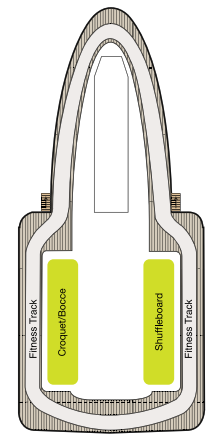

SYMBOL LEGEND

- ♣ Restrooms
- E Elevator
- ♣ Launderette
- || Connecting Staterooms
- ♣ Wheelchair Accessible
- ★ Triple with Sofabed
- ◇ 3rd and 4th guest occupancy available upon request; 3rd guest only occupancy available upon request in Owner's Suites

STATEROOM COLOR LEGEND

- OS VS OC PH1 PH2 PH3 A1 A2 A3 A4
- B1 B2 B3 B4 C F G

DECK 16

- Golf Putting Greens
- Paddle Tennis
- Sun Deck

DECK 15

- Horizons
- Fitness Track
- Shuffleboard
- Croquet/Bocce

DECK 14