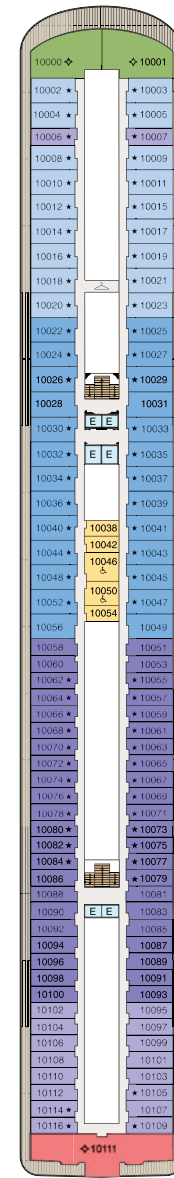

SYMBOL LEGEND

- ♣ Restrooms
- E Elevator
- ♣ Launderette
- || Connecting Staterooms
- ♣ Wheelchair Accessible
- ★ Triple with Sofabed
- ◇ 3rd and 4th guest occupancy available upon request; 3rd guest only occupancy available upon request in Owner's Suites

STATEROOM COLOR LEGEND

- OS VS OC PH1 PH2 PH3 A1 A2 A3 A4
- B1 B2 B3 B4 C F G

DECK 16

- Golf Putting Greens
- Paddle Tennis
- Sun Deck

DECK 15

- Horizons
- Fitness Track
- Shuffleboard
- Croquet/Bocce

DECK 14

DECK 11

- Bridge
- Laundry
- Executive Lounge
- Staterooms

DECK 10

- Laundry
- Staterooms

DECK 9

- Concierge Lounge
- Laundry
- Staterooms

DECK 8

- Laundry
- Staterooms