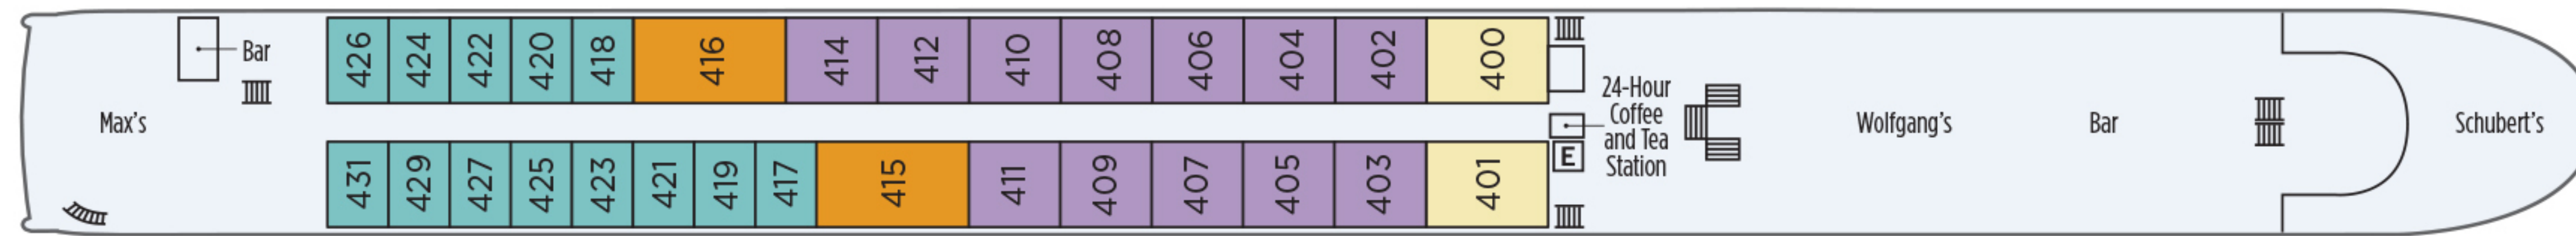

S.S. BEATRICE

Rhine Deck

Danube Deck

Staterooms 300/302 and 301/303 available as connecting staterooms

Moselle Deck

- Royal Suite
- Grand Suite
- Suite
- Deluxe French Balcony
- French Balcony
- Classic
- E Elevator