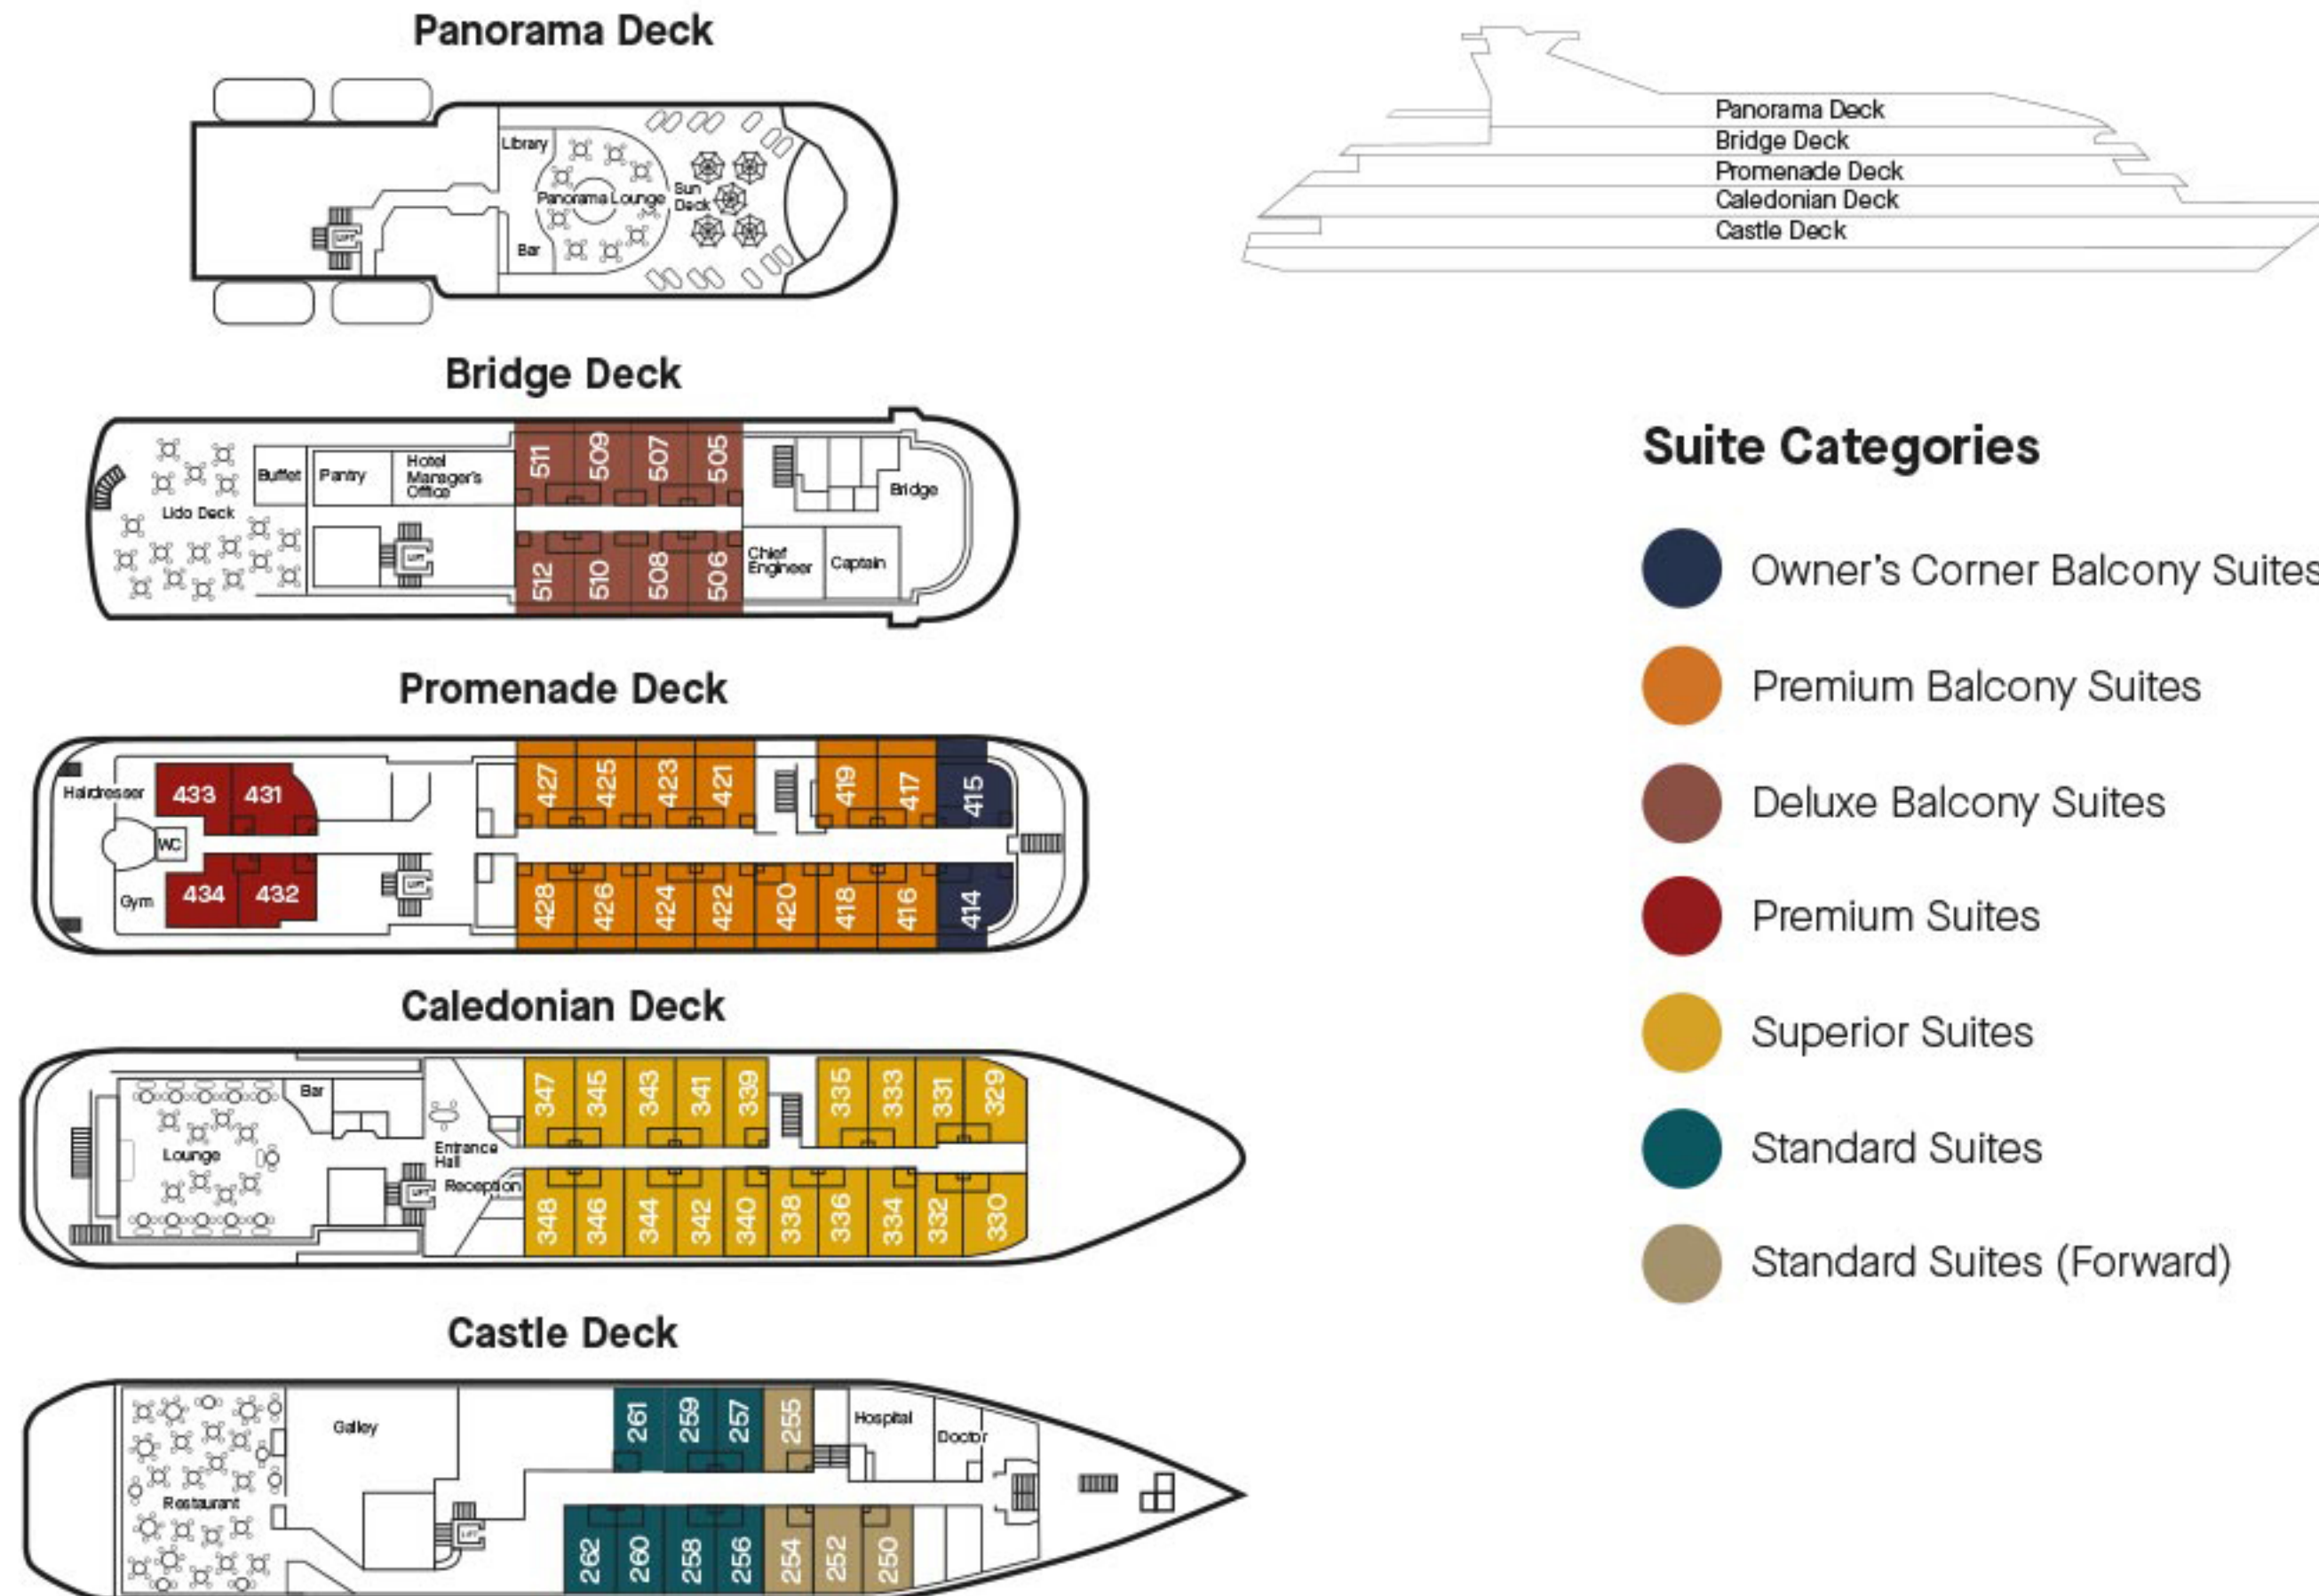

Deck & Suite Plans

MS Caledonian Sky

Technical Data

MS Caledonian Sky – Refurbished 2021

• Length: 90.6m • Width: 15.3m • Tonnage: 4,200 • Maximum Cruising Speed: 12 Knots • Crew: 75 • Guest Capacity: 114