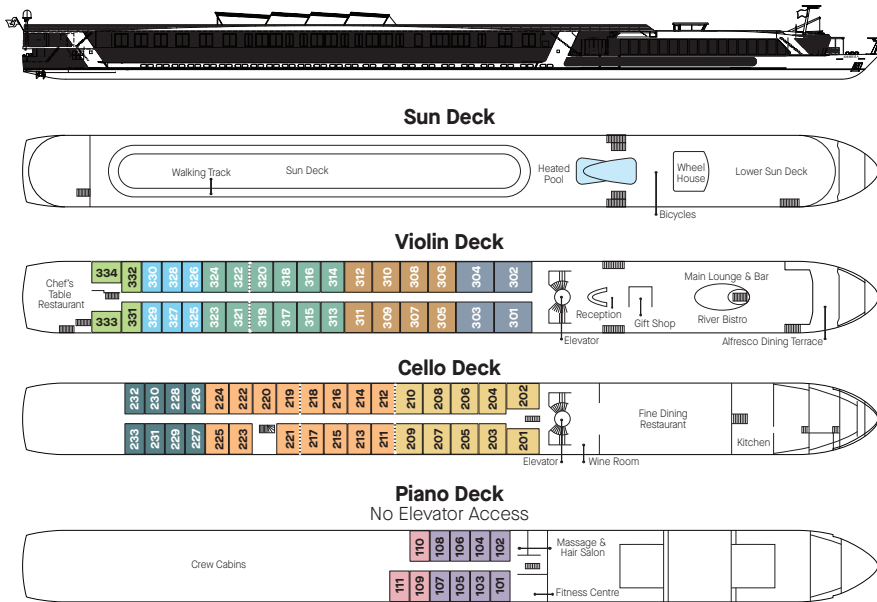

# Deck & Suite Plans

### Suite Categories

#### Violin Deck

- Owner's Suite+  
Panoramic Balcony & Outside Balcony
- Category P+  
Panoramic Balcony & Outside Balcony
- Category T+  
Panoramic Balcony & Outside Balcony
- Category B+  
Panoramic Balcony
- Single  
Panoramic Balcony  
(155 sq. ft./14.4 sq. m.)

### Technical Data

MS AmaKristina – Launched 2017

MS AmaStella – Launched 2016

• Length: 135 m • Width: 11.6 m • Suites: 78 • Max. Passengers: 156 • Crew: 51 • Home Port: Basel