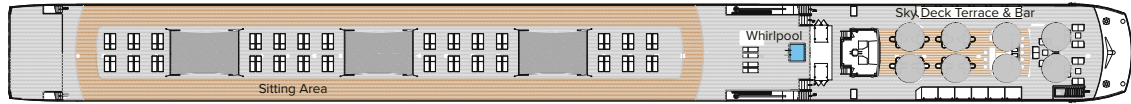

TRAVELMARVEL VEGA

TOP DECK

UPPER DECK

MAIN DECK

LOWER DECK

CATEGORIES

- **Owner's Suite**
French Balcony - 258 sq. ft./24m²
- **Category UD**
French Balcony - 167 sq. ft./15.5m²
- **Category MD**
French Balcony - 167 sq. ft./15.5m²
- **Category LD**
Window Stateroom - 153 sq. ft./14.2m²

TECHNICAL DATA

Travelmarvel Polaris, Capella & Vega
- Launched 2022/2023

- Length: 135 m
- Crew Members: 44
- Cabins: 91
- Max. Passengers: 182

Floor plan of a Window Stateroom
Categories: LD
153 square feet/14.2 square metres

Floor plan of a French Balcony Suite
Categories: MD and UD
167 square feet/15.5 square metres

Floor plan of an Owner's Suite
Category: OS
258 square feet/24 square metres