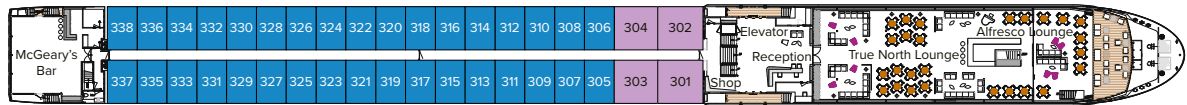

TRAVELMARVEL VEGA

TOP DECK

UPPER DECK

MAIN DECK

LOWER DECK

CATEGORIES

- **Owner's Suite**
French Balcony - 258 sq. ft./24m²
- **Category UD**
French Balcony - 167 sq. ft./15.5m²
- **Category MD**
French Balcony - 167 sq. ft./15.5m²
- **Category LD**
Window Stateroom - 153 sq. ft./14.2m²

TECHNICAL DATA

Travelmarvel Polaris, Capella & Vega
- Launched 2022/2023

- Length: 135 m
- Crew Members: 44
- Cabins: 91
- Max. Passengers: 182

Floor plan of a Window Stateroom
Categories: LD
153 square feet/14.2 square metres