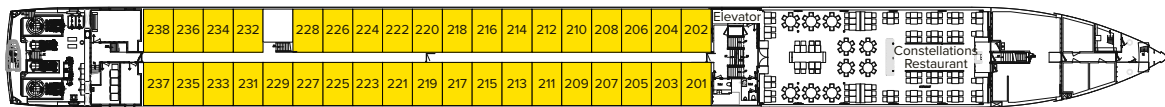

TRAVELMARVEL VEGA

TOP DECK

UPPER DECK

MAIN DECK

LOWER DECK

CATEGORIES

- **Owner's Suite**
French Balcony - 258 sq. ft./24m²
- **Category UD**
French Balcony - 167 sq. ft./15.5m²
- **Category MD**
French Balcony - 167 sq. ft./15.5m²
- **Category LD**
Window Stateroom - 153 sq. ft./14.2m²

TECHNICAL DATA

Travelmarvel Polaris, Capella & Vega
- Launched 2022/2023

- Length: 135 m
- Crew Members: 44
- Cabins: 91
- Max. Passengers: 182

Floor plan of a Window Stateroom
Categories: LD
153 square feet/14.2 square metres