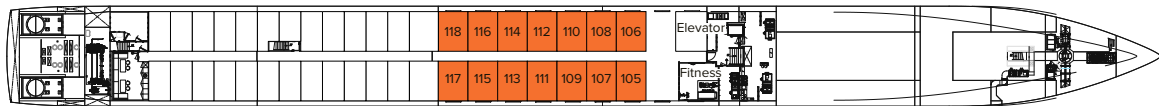

TRAVELMARVEL VEGA

TOP DECK

UPPER DECK

MAIN DECK

LOWER DECK

CATEGORIES

- **Owner's Suite**
French Balcony - 258 sq. ft./24m²
- **Category UD**
French Balcony - 167 sq. ft./15.5m²
- **Category MD**
French Balcony - 167 sq. ft./15.5m²
- **Category LD**
Window Stateroom - 153 sq. ft./14.2m²

TECHNICAL DATA

Travelmarvel Polaris, Capella & Vega
- Launched 2022/2023

- Length: 135 m
- Crew Members: 44
- Cabins: 91
- Max. Passengers: 182

Floor plan of a Window Stateroom
Categories: LD
153 square feet/14.2 square metres