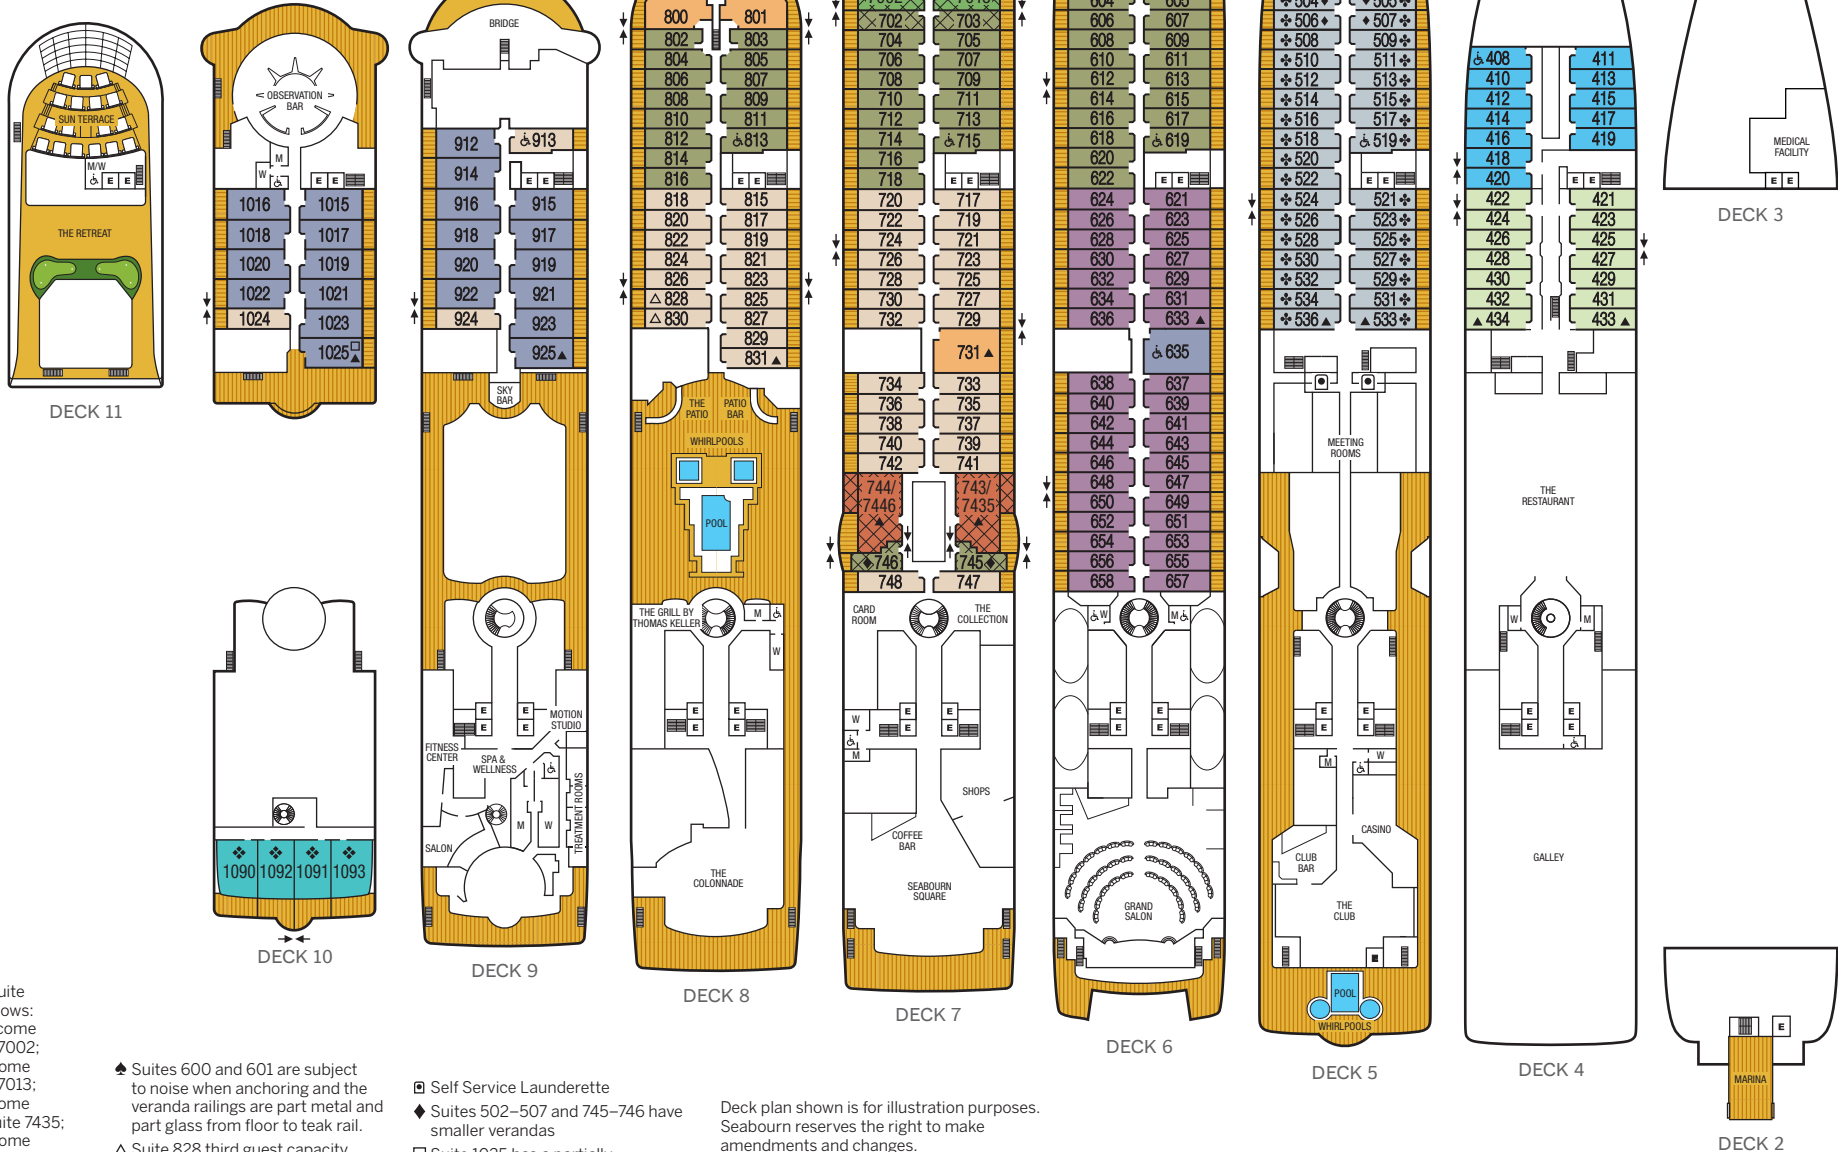

Seabourn Odyssey Seabourn Sojourn Seabourn Quest

DECK PLANS

Effective on Seabourn Odyssey: May 27, 2022;
Seabourn Sojourn: Jun 6, 2022;
Seabourn Quest: May 10, 2022

↓ Connecting Suites
 ↑ When combining the following suites, their suite numbers change as follows:
 Suites 701 and 702 become Grand Signature Suite 7002;
 suites 701 and 703 become Grand Signature Suite 7013;
 suites 743 and 745 become Grand Wintergarden Suite 7435;
 suites 744 and 746 become Grand Wintergarden Suite 7446.

♿ **Wheelchair Accessible Suites**
 Suites 408, 519, 619, 635, 715, 813 & 913 are wheelchair accessible—roll-in shower only, wheelchair-accessible doorways. Suite 635 also has a tub.

♣ Suites 600 and 601 are subject to noise when anchoring and the veranda railings are part metal and part glass from floor to teak rail.

△ Suite 828 third guest capacity for Seabourn Sojourn only

△ Suite 830 third guest capacity for Seabourn Odyssey and Seabourn Quest only

▲ Third Guest Capacity Suite

■ Elevator

🧺 Self Service Launderette

♠ Suites 502–507 and 745–746 have smaller verandas

□ Suite 1025 has a partially obstructed veranda view

♣ The veranda railings on Deck 5 are part metal and part glass from floor to teak rail

♠ Suites 1090, 1091, 1092, & 1093 are only accessible via a staircase