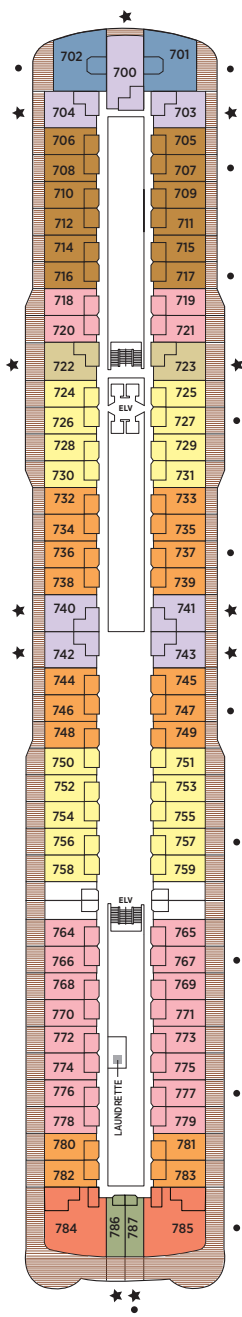

# Seven Seas Splendor® DECK PLANS

OVERALL LENGTH . . . 735 ft.  
 BEAM (WIDTH) . . . . . 102 ft.  
 DRAFT . . . . . 23 ft.  
 SUITES . . . . . 366  
 GUESTS . . . . . 732  
 CREW . . . . . 542 International  
 GUEST DECKS . . . . . 10  
 GROSS TONNAGE . . . . 55,498  
 CRUISING SPEED . . . . 19.5 Knots  
 SHIP'S REGISTRY . . . . Marshall Islands

- RS REGENT SUITE
- MS MASTER SUITE
- GS GRAND SUITE
- SP SPLENDOR SUITE
- SS SEVEN SEAS SUITE
- A PENTHOUSE SUITE
- B PENTHOUSE SUITE
- C PENTHOUSE SUITE
- D CONCIERGE SUITE
- E CONCIERGE SUITE
- F1 SUPERIOR SUITE
- F2 SUPERIOR SUITE
- G1 DELUXE VERANDA SUITE
- G2 DELUXE VERANDA SUITE
- H VERANDA SUITE

DECK 4

DECK 5

DECK 6

DECK 7

DECK 8

DECK 9

DECK 10

DECK 11

DECK 12

DECK 14

- + 2-bedroom suite accommodates up to 6 guests
- Convertible sofa bed
- ♿ Wheelchair accessible suites 822, 823 and 916 have shower stall instead of bathtub

- Connecting suites
- ★ Bathroom features a glass-enclosed shower instead of bathtub in category A, B, C, G1, G2 and H