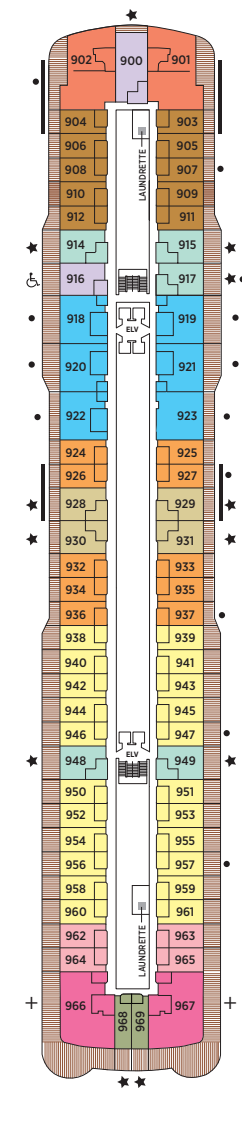

# Seven Seas Splendor® DECK PLANS

OVERALL LENGTH . . . 735 ft.  
 BEAM (WIDTH) . . . . . 102 ft.  
 DRAFT . . . . . 23 ft.  
 SUITES . . . . . 366  
 GUESTS . . . . . 732  
 CREW . . . . . 542 International  
 GUEST DECKS . . . . . 10  
 GROSS TONNAGE . . . . 55,498  
 CRUISING SPEED . . . . 19.5 Knots  
 SHIP'S REGISTRY . . . . Marshall Islands

- RS REGENT SUITE
- MS MASTER SUITE
- GS GRAND SUITE
- SP SPLENDOR SUITE
- SS SEVEN SEAS SUITE
- A PENTHOUSE SUITE
- B PENTHOUSE SUITE
- C PENTHOUSE SUITE
- D CONCIERGE SUITE
- E CONCIERGE SUITE
- F1 SUPERIOR SUITE
- F2 SUPERIOR SUITE
- G1 DELUXE VERANDA SUITE
- G2 DELUXE VERANDA SUITE
- H VERANDA SUITE

DECK 4

DECK 5

DECK 6

DECK 7

DECK 8

DECK 9

DECK 10

DECK 11

DECK 12

DECK 14

- + 2-bedroom suite accommodates up to 6 guests
- Convertible sofa bed
- ♿ Wheelchair accessible suites 822, 823 and 916 have shower stall instead of bathtub

- Connecting suites
- ★ Bathroom features a glass-enclosed shower instead of bathtub in category A, B, C, G1, G2 and H