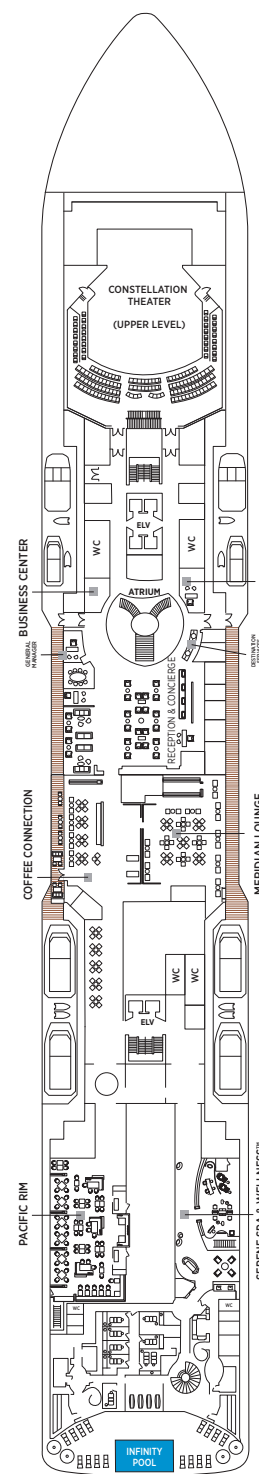

# Seven Seas Splendor® DECK PLANS

OVERALL LENGTH . . . 735 ft.  
 BEAM (WIDTH) . . . . . 102 ft.  
 DRAFT . . . . . 23 ft.  
 SUITES . . . . . 366  
 GUESTS . . . . . 732  
 CREW . . . . . 542 International  
 GUEST DECKS . . . . . 10  
 GROSS TONNAGE . . . . 55,498  
 CRUISING SPEED . . . . 19.5 Knots  
 SHIP'S REGISTRY . . . . Marshall Islands

- RS REGENT SUITE
- MS MASTER SUITE
- GS GRAND SUITE
- SP SPLENDOR SUITE
- SS SEVEN SEAS SUITE
- A PENTHOUSE SUITE
- B PENTHOUSE SUITE
- C PENTHOUSE SUITE
- D CONCIERGE SUITE
- E CONCIERGE SUITE
- F1 SUPERIOR SUITE
- F2 SUPERIOR SUITE
- G1 DELUXE VERANDA SUITE
- G2 DELUXE VERANDA SUITE
- H VERANDA SUITE

DECK 4

DECK 5

DECK 6

DECK 7

DECK 8

DECK 9

DECK 10

DECK 11

DECK 12

DECK 14

- + 2-bedroom suite accommodates up to 6 guests
- Convertible sofa bed
- ♿ Wheelchair accessible suites 822, 823 and 916 have shower stall instead of bathtub

- Connecting suites
- ★ Bathroom features a glass-enclosed shower instead of bathtub in category A, B, C, G1, G2 and H