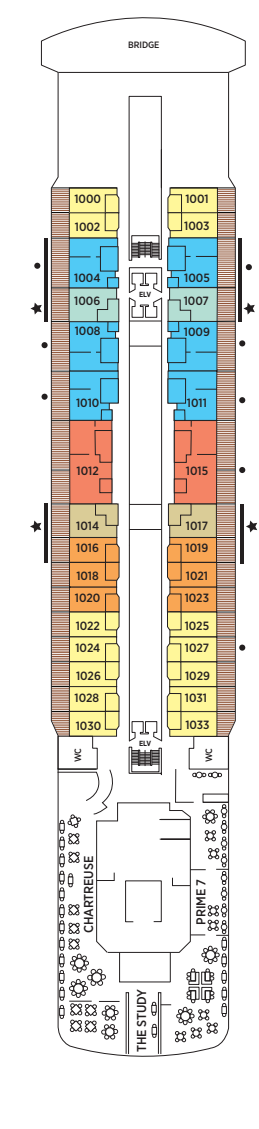

# Seven Seas Splendor® DECK PLANS

OVERALL LENGTH . . . 735 ft.  
 BEAM (WIDTH) . . . . . 102 ft.  
 DRAFT . . . . . 23 ft.  
 SUITES . . . . . 366  
 GUESTS . . . . . 732  
 CREW . . . . . 542 International  
 GUEST DECKS . . . . . 10  
 GROSS TONNAGE . . . . 55,498  
 CRUISING SPEED . . . . 19.5 Knots  
 SHIP'S REGISTRY . . . . Marshall Islands

- RS REGENT SUITE
- MS MASTER SUITE
- GS GRAND SUITE
- SP SPLENDOR SUITE
- SS SEVEN SEAS SUITE
- A PENTHOUSE SUITE
- B PENTHOUSE SUITE
- C PENTHOUSE SUITE
- D CONCIERGE SUITE
- E CONCIERGE SUITE
- F1 SUPERIOR SUITE
- F2 SUPERIOR SUITE
- G1 DELUXE VERANDA SUITE
- G2 DELUXE VERANDA SUITE
- H VERANDA SUITE

DECK 4

DECK 5

DECK 6

DECK 7

DECK 8

DECK 9

DECK 10

DECK 11

DECK 12

DECK 14

- + 2-bedroom suite accommodates up to 6 guests
- Convertible sofa bed
- ♿ Wheelchair accessible suites 822, 823 and 916 have shower stall instead of bathtub

- Connecting suites
- ★ Bathroom features a glass-enclosed shower instead of bathtub in category A, B, C, G1, G2 and H