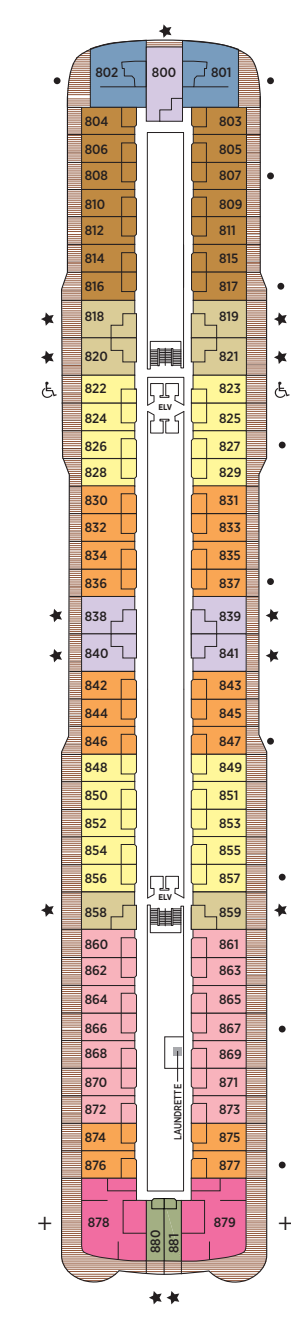

# Seven Seas Splendor® DECK PLANS

OVERALL LENGTH . . . 735 ft.  
 BEAM (WIDTH) . . . . . 102 ft.  
 DRAFT . . . . . 23 ft.  
 SUITES . . . . . 366  
 GUESTS . . . . . 732  
 CREW . . . . . 542 International  
 GUEST DECKS . . . . . 10  
 GROSS TONNAGE . . . . 55,498  
 CRUISING SPEED . . . . 19.5 Knots  
 SHIP'S REGISTRY . . . . Marshall Islands

- RS REGENT SUITE
- MS MASTER SUITE
- GS GRAND SUITE
- SP SPLENDOR SUITE
- SS SEVEN SEAS SUITE
- A PENTHOUSE SUITE
- B PENTHOUSE SUITE
- C PENTHOUSE SUITE
- D CONCIERGE SUITE
- E CONCIERGE SUITE
- F1 SUPERIOR SUITE
- F2 SUPERIOR SUITE
- G1 DELUXE VERANDA SUITE
- G2 DELUXE VERANDA SUITE
- H VERANDA SUITE

DECK 4

DECK 5

DECK 6

DECK 7

DECK 8

DECK 9

DECK 10

DECK 11

DECK 12

DECK 14

- + 2-bedroom suite accommodates up to 6 guests
- Convertible sofa bed
- ♿ Wheelchair accessible suites 822, 823 and 916 have shower stall instead of bathtub

- Connecting suites
- ★ Bathroom features a glass-enclosed shower instead of bathtub in category A, B, C, G1, G2 and H