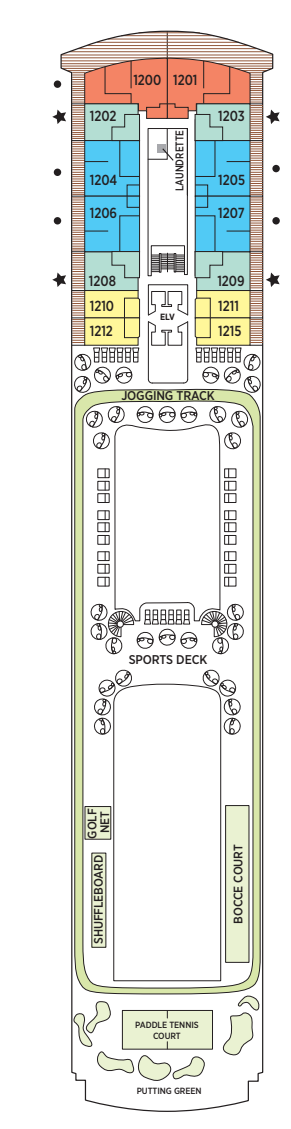

# Seven Seas Splendor® DECK PLANS

OVERALL LENGTH . . . 735 ft.  
 BEAM (WIDTH) . . . . . 102 ft.  
 DRAFT . . . . . 23 ft.  
 SUITES . . . . . 366  
 GUESTS . . . . . 732  
 CREW . . . . . 542 International  
 GUEST DECKS . . . . . 10  
 GROSS TONNAGE . . . . 55,498  
 CRUISING SPEED . . . . 19.5 Knots  
 SHIP'S REGISTRY . . . . Marshall Islands

- RS REGENT SUITE
- MS MASTER SUITE
- GS GRAND SUITE
- SP SPLENDOR SUITE
- SS SEVEN SEAS SUITE
- A PENTHOUSE SUITE
- B PENTHOUSE SUITE
- C PENTHOUSE SUITE
- D CONCIERGE SUITE
- E CONCIERGE SUITE
- F1 SUPERIOR SUITE
- F2 SUPERIOR SUITE
- G1 DELUXE VERANDA SUITE
- G2 DELUXE VERANDA SUITE
- H VERANDA SUITE

DECK 4

DECK 5

DECK 6

DECK 7

DECK 8

DECK 9

DECK 10

DECK 11

DECK 12

DECK 14

- + 2-bedroom suite accommodates up to 6 guests
- Convertible sofa bed
- ♿ Wheelchair accessible suites 822, 823 and 916 have shower stall instead of bathtub

- Connecting suites
- ★ Bathroom features a glass-enclosed shower instead of bathtub in category A, B, C, G1, G2 and H