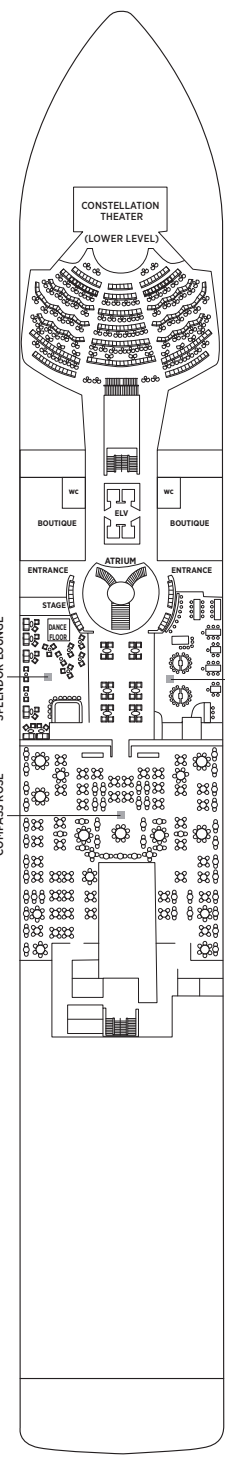

# Seven Seas Splendor® DECK PLANS

OVERALL LENGTH . . . 735 ft.  
 BEAM (WIDTH) . . . . . 102 ft.  
 DRAFT . . . . . 23 ft.  
 SUITES . . . . . 366  
 GUESTS . . . . . 732  
 CREW . . . . . 542 International  
 GUEST DECKS . . . . . 10  
 GROSS TONNAGE . . . . 55,498  
 CRUISING SPEED . . . . 19.5 Knots  
 SHIP'S REGISTRY . . . . Marshall Islands

- RS REGENT SUITE
- MS MASTER SUITE
- GS GRAND SUITE
- SP SPLENDOR SUITE
- SS SEVEN SEAS SUITE
- A PENTHOUSE SUITE
- B PENTHOUSE SUITE
- C PENTHOUSE SUITE
- D CONCIERGE SUITE
- E CONCIERGE SUITE
- F1 SUPERIOR SUITE
- F2 SUPERIOR SUITE
- G1 DELUXE VERANDA SUITE
- G2 DELUXE VERANDA SUITE
- H VERANDA SUITE

DECK 4

DECK 5

DECK 6

DECK 7

DECK 8

DECK 9

DECK 10

DECK 11

DECK 12

DECK 14

- + 2-bedroom suite accommodates up to 6 guests
- Convertible sofa bed
- ♿ Wheelchair accessible suites 822, 823 and 916 have shower stall instead of bathtub

- Connecting suites
- ★ Bathroom features a glass-enclosed shower instead of bathtub in category A, B, C, G1, G2 and H