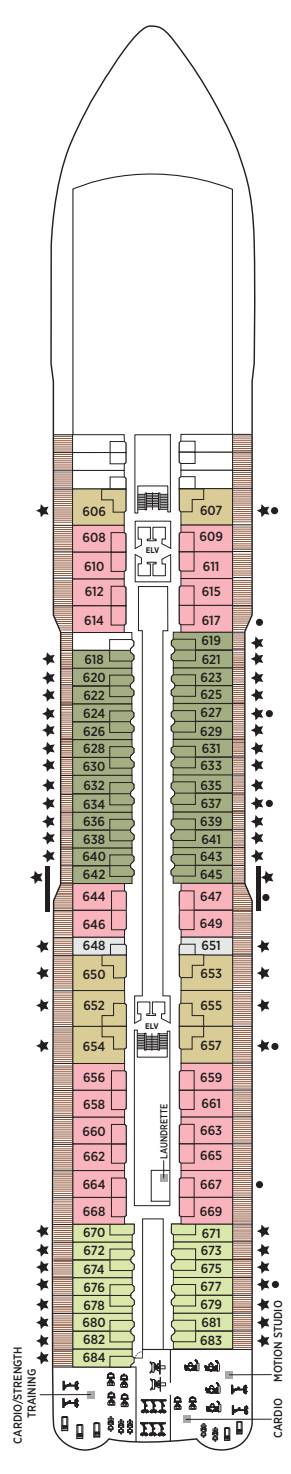

# Seven Seas Splendor® DECK PLANS

OVERALL LENGTH . . . 735 ft.  
 BEAM (WIDTH) . . . . . 102 ft.  
 DRAFT . . . . . 23 ft.  
 SUITES . . . . . 366  
 GUESTS . . . . . 732  
 CREW . . . . . 542 International  
 GUEST DECKS . . . . . 10  
 GROSS TONNAGE . . . . 55,498  
 CRUISING SPEED . . . . 19.5 Knots  
 SHIP'S REGISTRY . . . . Marshall Islands

- RS REGENT SUITE
- MS MASTER SUITE
- GS GRAND SUITE
- SP SPLENDOR SUITE
- SS SEVEN SEAS SUITE
- A PENTHOUSE SUITE
- B PENTHOUSE SUITE
- C PENTHOUSE SUITE
- D CONCIERGE SUITE
- E CONCIERGE SUITE
- F1 SUPERIOR SUITE
- F2 SUPERIOR SUITE
- G1 DELUXE VERANDA SUITE
- G2 DELUXE VERANDA SUITE
- H VERANDA SUITE

DECK 4

DECK 5

DECK 6

DECK 7

DECK 8

DECK 9

DECK 10

DECK 11

DECK 12

DECK 14

- + 2-bedroom suite accommodates up to 6 guests
- Convertible sofa bed
- ♿ Wheelchair accessible suites 822, 823 and 916 have shower stall instead of bathtub

- Connecting suites
- ★ Bathroom features a glass-enclosed shower instead of bathtub in category A, B, C, G1, G2 and H