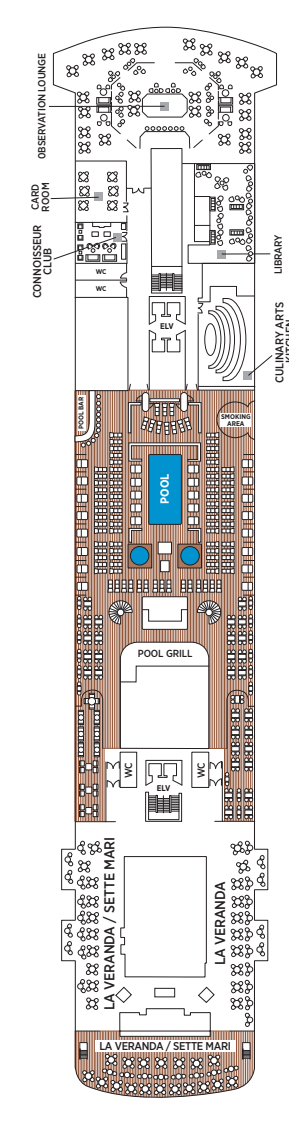

# Seven Seas Splendor® DECK PLANS

OVERALL LENGTH . . . 735 ft.  
 BEAM (WIDTH) . . . . . 102 ft.  
 DRAFT . . . . . 23 ft.  
 SUITES . . . . . 366  
 GUESTS . . . . . 732  
 CREW . . . . . 542 International  
 GUEST DECKS . . . . . 10  
 GROSS TONNAGE . . . . 55,498  
 CRUISING SPEED . . . . 19.5 Knots  
 SHIP'S REGISTRY . . . . Marshall Islands

- RS REGENT SUITE
- MS MASTER SUITE
- GS GRAND SUITE
- SP SPLENDOR SUITE
- SS SEVEN SEAS SUITE
- A PENTHOUSE SUITE
- B PENTHOUSE SUITE
- C PENTHOUSE SUITE
- D CONCIERGE SUITE
- E CONCIERGE SUITE
- F1 SUPERIOR SUITE
- F2 SUPERIOR SUITE
- G1 DELUXE VERANDA SUITE
- G2 DELUXE VERANDA SUITE
- H VERANDA SUITE

DECK 4

DECK 5

DECK 6

DECK 7

DECK 8

DECK 9

DECK 10

DECK 11

DECK 12

DECK 14

- + 2-bedroom suite accommodates up to 6 guests
- Convertible sofa bed
- ♿ Wheelchair accessible suites 822, 823 and 916 have shower stall instead of bathtub

- Connecting suites
- ★ Bathroom features a glass-enclosed shower instead of bathtub in category A, B, C, G1, G2 and H