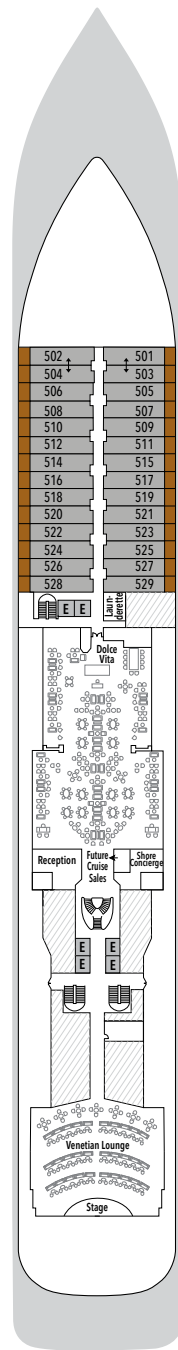

SILVER MUSE – Deck Plans

Effective from June 4th 2020

DECK 4

Atlantide
Indochine
Kaiseki
La Dame

DECK 5

Reception/
Guest Relations
Shore Concierge
Dolce Vita
Venetian Lounge
Future Cruise Sales

DECK 6

Zagara Beauty Spa
Fitness Centre

DECK 7

La Terrazza
Silver Note
Casino

DECK 8

Connoisseur's Corner
Boutique
Arts Café
Conference/
Card Room

DECK 9

Panorama Lounge
Activities Room &
Outdoor Area

DECK 10

Pool Deck
Pool Bar
The Grill
Whirlpool Area

SPECIFICATIONS

- Crew 411
- Officers International
- Guests 596
- Tonnage 40,700
- Length 698 Feet / 212.8 Metres
- Width 86 Feet / 27 Metres
- Speed 19.8 Knots
- Passenger Decks 8
- 3rd Guest Capacity ▲
- Connecting Suites ↑↓
- Wheelchair Accessible Suites ♿
- 407, 409, 417, 931
- Built 2017
- Registry Bahamas

VISTA SUITE

Some Vista Suites are available as a wheelchair accessible suite.*

334 SQ FT / 31 M² – DECK 4
WHEELCHAIR ACCESSIBLE SUITE: 440-646 SQ FT / 41-60 M²

- Sitting area
- Twin beds or queen-sized bed
- Marble bathroom with vanity, full-sized bath, separate shower
- Wheelchair accessible suite has a marble bathroom with vanity and separate shower (no full-sized bath)
- A choice of pillows
- Walk-in wardrobe with personal safe
- Writing desk
- Two 42" / 106 cm flat-screen HD TVs
- Interactive Media Library
- Unlimited Standard Wifi