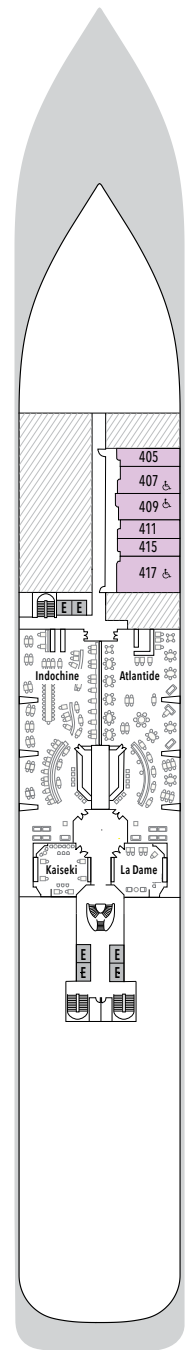

SILVER MUSE – Deck Plans

Effective from June 4th 2020

DECK 4

Atlantide
Indochine
Kaiseki
La Dame

DECK 5

Reception/
Guest Relations
Shore Concierge
Dolce Vita
Venetian Lounge
Future Cruise Sales

DECK 6

Zagara Beauty Spa
Fitness Centre

DECK 7

La Terrazza
Silver Note
Casino

DECK 8

Connoisseur's Corner
Boutique
Arts Café
Conference/
Card Room

DECK 9

Panorama Lounge
Activities Room &
Outdoor Area

DECK 10

Pool Deck
Pool Bar
The Grill
Whirlpool Area

SPECIFICATIONS

- Crew 411
- Officers International
- Guests 596
- Tonnage 40,700
- Length 698 Feet / 212.8 Metres
- Width 86 Feet / 27 Metres
- Speed 19.8 Knots
- Passenger Decks 8
- 3rd Guest Capacity ▲
- Connecting Suites ↑↓
- Wheelchair Accessible Suites ♿
- 407, 409, 417, 931
- Built 2017
- Registry Bahamas

VISTA SUITE

Some Vista Suites are available as a wheelchair accessible suite.*

334 SQ FT / 31 M² – DECK 4
WHEELCHAIR ACCESSIBLE SUITE: 440-646 SQ FT / 41-60 M²

- Sitting area
- Twin beds or queen-sized bed
- Marble bathroom with vanity, full-sized bath, separate shower
- Wheelchair accessible suite has a marble bathroom with vanity and separate shower (no full-sized bath)
- A choice of pillows
- Walk-in wardrobe with personal safe
- Writing desk
- Two 42" / 106 cm flat-screen HD TVs
- Interactive Media Library
- Unlimited Standard Wifi