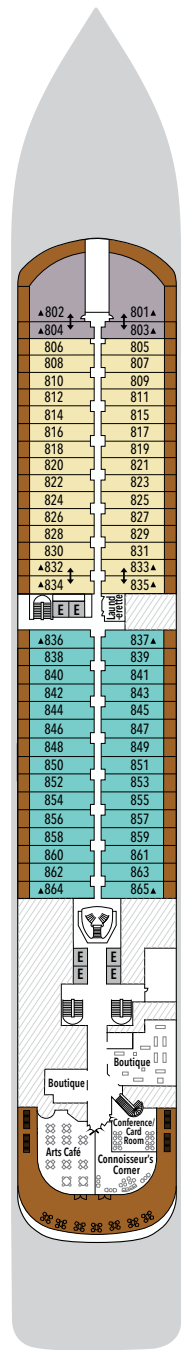

SILVER MUSE – Deck Plans

Effective from June 4th 2020

DECK 4

Atlantide
Indochine
Kaiseki
La Dame

DECK 5

Reception/
Guest Relations
Shore Concierge
Dolce Vita
Venetian Lounge
Future Cruise Sales

DECK 6

Zagara Beauty Spa
Fitness Centre

DECK 7

La Terrazza
Silver Note
Casino

DECK 8

Connoisseur's Corner
Boutique
Arts Café
Conference/
Card Room

DECK 9

Panorama Lounge
Activities Room &
Outdoor Area

DECK 10

Pool Deck
Pool Bar
The Grill
Whirlpool Area

DECK 11

Observation Library
Spaccanapoli
Jogging Track

SUITE CATEGORIES

- Owner's Suite
- Grand Suite
- Royal Suite
- Silver Suite
- Deluxe Veranda Suite
- Superior Veranda Suite
- Classic Veranda Suite
- Panorama Suite
- Vista Suite

SPECIFICATIONS

- Crew 411
- Officers International
- Guests 596
- Tonnage 40,700
- Length 698 Feet / 212.8 Metres
- Width 86 Feet / 27 Metres
- Speed 19.8 Knots
- Passenger Decks 8
- 3rd Guest Capacity ▲
- Connecting Suites ↑↓
- Wheelchair Accessible Suites ♿
- 407, 409, 417, 931
- Built 2017
- Registry Bahamas