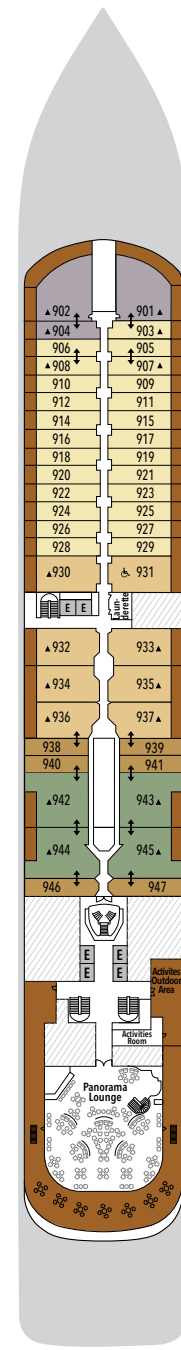

SILVER MUSE – Deck Plans

Effective from June 4th 2020

DECK 4

Atlantide
Indochine
Kaiseki
La Dame

DECK 5

Reception/
Guest Relations
Shore Concierge
Dolce Vita
Venetian Lounge
Future Cruise Sales

DECK 6

Zagara Beauty Spa
Fitness Centre

DECK 7

La Terrazza
Silver Note
Casino

DECK 8

Connoisseur's Corner
Boutique
Arts Café
Conference/
Card Room

DECK 9

Panorama Lounge
Activities Room &
Outdoor Area

DECK 10

Pool Deck
Pool Bar
The Grill
Whirlpool Area

SPECIFICATIONS

- Crew 411
- Officers International
- Guests 596
- Tonnage 40,700
- Length 698 Feet / 212.8 Metres
- Width 86 Feet / 27 Metres
- Speed 19.8 Knots
- Passenger Decks 8
- 3rd Guest Capacity ▲
- Connecting Suites ↑↓
- Wheelchair Accessible Suites ♿
- 407, 409, 417, 931
- Built 2017
- Registry Bahamas

VISTA SUITE

Some Vista Suites are available as a wheelchair accessible suite.*

334 SQ FT / 31 M² – DECK 4
WHEELCHAIR ACCESSIBLE SUITE: 440-646 SQ FT / 41-60 M²

- Sitting area
- Twin beds or queen-sized bed
- Marble bathroom with vanity, full-sized bath, separate shower
- Wheelchair accessible suite has a marble bathroom with vanity and separate shower (no full-sized bath)
- A choice of pillows
- Walk-in wardrobe with personal safe
- Writing desk
- Two 42" / 106 cm flat-screen HD TVs
- Interactive Media Library
- Unlimited Standard Wifi