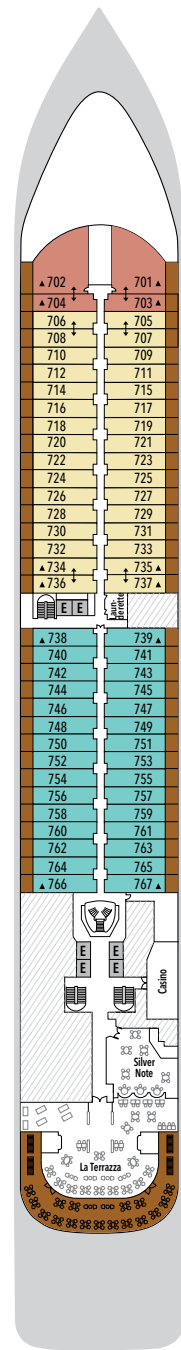

SILVER MUSE – Deck Plans

Effective from June 4th 2020

DECK 4

Atlantide
Indochine
Kaiseki
La Dame

DECK 5

Reception/
Guest Relations
Shore Concierge
Dolce Vita
Venetian Lounge
Future Cruise Sales

DECK 6

Zagara Beauty Spa
Fitness Centre

DECK 7

La Terrazza
Silver Note
Casino

DECK 8

Connoisseur's Corner
Boutique
Arts Café
Conference/
Card Room

DECK 9

Panorama Lounge
Activities Room &
Outdoor Area

DECK 10

Pool Deck
Pool Bar
The Grill
Whirlpool Area

SPECIFICATIONS

- Crew 411
- Officers International
- Guests 596
- Tonnage 40,700
- Length 698 Feet / 212.8 Metres
- Width 86 Feet / 27 Metres
- Speed 19.8 Knots
- Passenger Decks 8
- 3rd Guest Capacity ▲
- Connecting Suites ↑↓
- Wheelchair Accessible Suites ♿
- 407, 409, 417, 931
- Built 2017
- Registry Bahamas

VISTA SUITE

Some Vista Suites are available as a wheelchair accessible suite.*

334 SQ FT / 31 M² – DECK 4
WHEELCHAIR ACCESSIBLE SUITE: 440-646 SQ FT / 41-60 M²

- Sitting area
- Twin beds or queen-sized bed
- Marble bathroom with vanity, full-sized bath, separate shower
- Wheelchair accessible suite has a marble bathroom with vanity and separate shower (no full-sized bath)
- A choice of pillows
- Walk-in wardrobe with personal safe
- Writing desk
- Two 42" / 106 cm flat-screen HD TVs
- Interactive Media Library
- Unlimited Standard Wifi