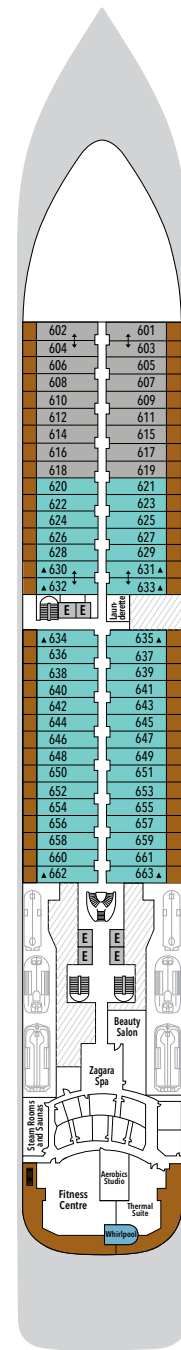

SILVER MUSE – Deck Plans

Effective from June 4th 2020

DECK 4

Atlantide
Indochine
Kaiseki
La Dame

DECK 5

Reception/
Guest Relations
Shore Concierge
Dolce Vita
Venetian Lounge
Future Cruise Sales

DECK 6

Zagara Beauty Spa
Fitness Centre

DECK 7

La Terrazza
Silver Note
Casino

DECK 8

Connoisseur's Corner
Boutique
Arts Café
Conference/
Card Room

DECK 9

Panorama Lounge
Activities Room &
Outdoor Area

DECK 10

Pool Deck
Pool Bar
The Grill
Whirlpool Area

DECK 11

Observation Library
Spaccanapoli
Jogging Track

SUITE CATEGORIES

- Owner's Suite
- Grand Suite
- Royal Suite
- Silver Suite
- Deluxe Veranda Suite
- Superior Veranda Suite
- Classic Veranda Suite
- Panorama Suite
- Vista Suite

SPECIFICATIONS

- Crew 411
- Officers International
- Guests 596
- Tonnage 40,700
- Length 698 Feet / 212.8 Metres
- Width 86 Feet / 27 Metres
- Speed 19.8 Knots
- Passenger Decks 8
- 3rd Guest Capacity ▲
- Connecting Suites ↑↓
- Wheelchair Accessible Suites ♿
- 407, 409, 417, 931
- Built 2017
- Registry Bahamas