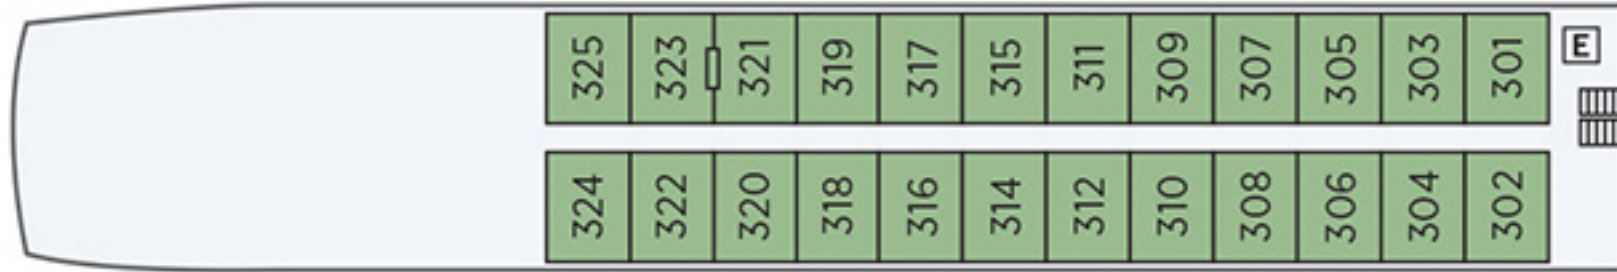

Burano Deck