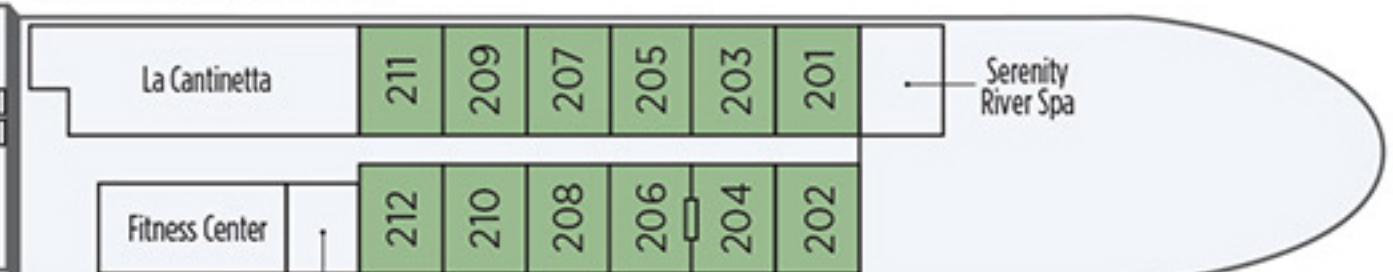

Mazzorbo Deck

Staterooms 323/321 and 206/204 available as connecting staterooms