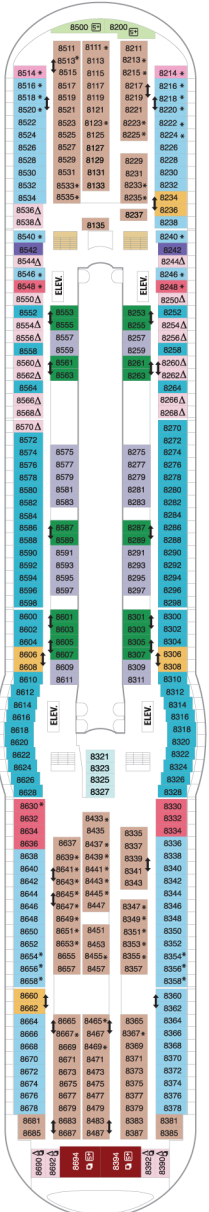

DECK 15

DECK 14

DECK 13

DECK 12

DECK 11

DECK 10

DECK 9

DECK 8

DECK 7

DECK 6

DECK 5

DECK 4

DECK 3

DECK 2

# Mariner of the Seas®

Deployment 2021 - Profile 2113 - May 2021 - Updated April 9, 2020