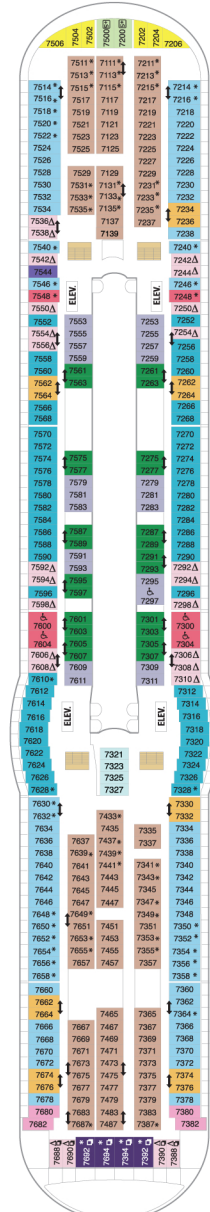

DECK 15

DECK 14

DECK 13

DECK 12

DECK 11

DECK 10

DECK 9

DECK 8

DECK 7

DECK 6

DECK 5

DECK 4

DECK 3

DECK 2

# Mariner of the Seas®

Deployment 2021 - Profile 2113 - May 2021 - Updated April 9, 2020