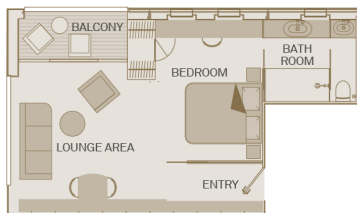

Scenic Gem

Built 2014 | Length 110 metres | Passengers 126 | Cabins 63 | Crew 48 | Gross tonnage 2,200

Sun Deck

Diamond Deck

Sapphire Deck

Jewel Deck

Deck Plan

- ① Riverview Terrace
- ② Wheelhouse
- ③ Sun Deck
- ④ Walking Track
- ⑤ Panorama Deck
- ⑥ L'Amour Restaurant
- ⑦ River Café
- ⑧ Panorama Lounge & Bar
- ⑨ Gift Shop
- ⑩ Reception
- ⑪ Elevator
- ⑫ Crystal Dining
- ⑬ Table La Rive
- ⑭ Galley
- ⑮ Wellness Area
- ⑯ Fitness Centre

Suite Categories

Diamond Deck		Sapphire Deck		Jewel Deck	
RP	Royal One-Bedroom Suite	C	Balcony Suite	E	Standard Suite
PA	Balcony Suite	BA	Balcony Suite	D	Standard Suite
P	Balcony Suite	B	Balcony Suite		
PD	Deluxe Balcony Suite	BD	Deluxe Balcony Suite		
R	Royal Balcony Suite				

Royal Balcony Suite

28m²/305ft²

Including Scenic Sun Lounge

R

Royal One-Bedroom Suite

42m²/455ft²

Including Scenic Sun Lounge

RP

Private Deluxe Balcony Suite

21m²/225ft²

Including Scenic Sun Lounge

PD BD

Private Balcony Suite

19m²/205ft²

Including Scenic Sun Lounge

PA P C BA B