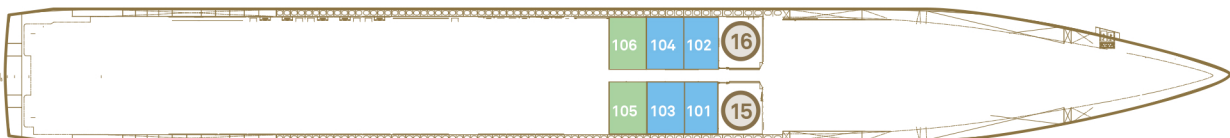

Scenic Gem

Built 2014 | Length 110 metres | Passengers 126 | Cabins 63 | Crew 48 | Gross tonnage 2,200

Sun Deck

Diamond Deck

Sapphire Deck

Jewel Deck

Deck Plan

- ① Riverview Terrace
- ② Wheelhouse
- ③ Sun Deck
- ④ Walking Track
- ⑤ Panorama Deck
- ⑥ L'Amour Restaurant
- ⑦ River Café
- ⑧ Panorama Lounge & Bar
- ⑨ Gift Shop
- ⑩ Reception
- ⑪ Elevator
- ⑫ Crystal Dining
- ⑬ Table La Rive
- ⑭ Galley
- ⑮ Wellness Area
- ⑯ Fitness Centre

Suite Categories

Diamond Deck		Sapphire Deck		Jewel Deck	
RP	Royal One-Bedroom Suite	C	Balcony Suite	E	Standard Suite
PA	Balcony Suite	BA	Balcony Suite	D	Standard Suite
P	Balcony Suite	B	Balcony Suite		
PD	Deluxe Balcony Suite	BD	Deluxe Balcony Suite		
R	Royal Balcony Suite				

Royal Balcony Suite

28m²/305ft²

Including Scenic Sun Lounge

R

Royal One-Bedroom Suite

42m²/455ft²

Including Scenic Sun Lounge

RP