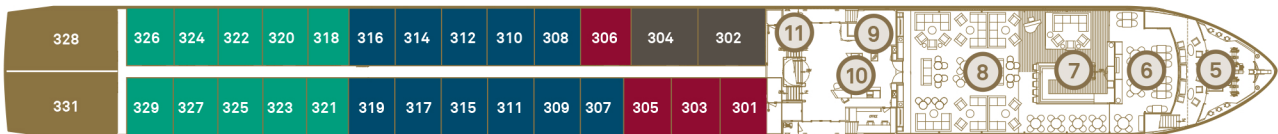

Scenic Gem

Built 2014 | Length 110 metres | Passengers 126 | Cabins 63 | Crew 48 | Gross tonnage 2,200

Sun Deck

Diamond Deck

Sapphire Deck

Jewel Deck

Deck Plan

- ① Riverview Terrace
- ② Wheelhouse
- ③ Sun Deck
- ④ Walking Track
- ⑤ Panorama Deck
- ⑥ L'Amour Restaurant
- ⑦ River Café
- ⑧ Panorama Lounge & Bar
- ⑨ Gift Shop
- ⑩ Reception
- ⑪ Elevator
- ⑫ Crystal Dining
- ⑬ Table La Rive
- ⑭ Galley
- ⑮ Wellness Area
- ⑯ Fitness Centre

Suite Categories

Diamond Deck		Sapphire Deck		Jewel Deck	
RP	Royal One-Bedroom Suite	C	Balcony Suite	E	Standard Suite
PA	Balcony Suite	BA	Balcony Suite	D	Standard Suite
P	Balcony Suite	B	Balcony Suite		
PD	Deluxe Balcony Suite	BD	Deluxe Balcony Suite		
R	Royal Balcony Suite				