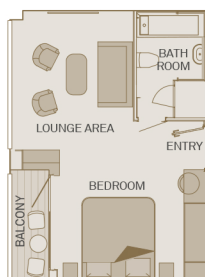

Scenic Gem

Built 2014 | Length 110 metres | Passengers 126 | Cabins 63 | Crew 48 | Gross tonnage 2,200

Sun Deck

Diamond Deck

Sapphire Deck

Jewel Deck

Deck Plan

- ① Riverview Terrace
- ② Wheelhouse
- ③ Sun Deck
- ④ Walking Track
- ⑤ Panorama Deck
- ⑥ L'Amour Restaurant
- ⑦ River Café
- ⑧ Panorama Lounge & Bar
- ⑨ Gift Shop
- ⑩ Reception
- ⑪ Elevator
- ⑫ Crystal Dining
- ⑬ Table La Rive
- ⑭ Galley
- ⑮ Wellness Area
- ⑯ Fitness Centre

Suite Categories

Diamond Deck		Sapphire Deck		Jewel Deck	
RP	Royal One-Bedroom Suite	C	Balcony Suite	E	Standard Suite
PA	Balcony Suite	BA	Balcony Suite	D	Standard Suite
P	Balcony Suite	B	Balcony Suite		
PD	Deluxe Balcony Suite	BD	Deluxe Balcony Suite		
R	Royal Balcony Suite				

Royal Balcony Suite

28m²/305ft²

Including Scenic Sun Lounge

R

Royal One-Bedroom Suite

42m²/455ft²

Including Scenic Sun Lounge

RP

Private Deluxe Balcony Suite

21m²/225ft²

Including Scenic Sun Lounge

PD BD

Private Balcony Suite

19m²/205ft²

Including Scenic Sun Lounge

PA P C BA B