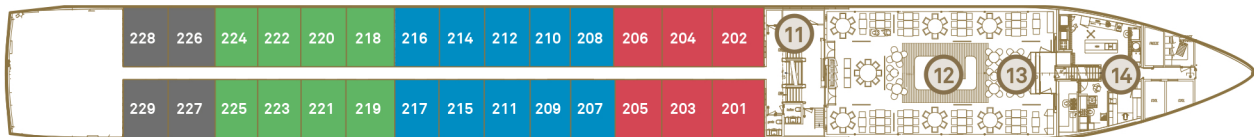

Scenic Gem

Built 2014 | Length 110 metres | Passengers 126 | Cabins 63 | Crew 48 | Gross tonnage 2,200

Sun Deck

Diamond Deck

Sapphire Deck

Jewel Deck

Deck Plan

- ① Riverview Terrace
- ② Wheelhouse
- ③ Sun Deck
- ④ Walking Track
- ⑤ Panorama Deck
- ⑥ L'Amour Restaurant
- ⑦ River Café
- ⑧ Panorama Lounge & Bar
- ⑨ Gift Shop
- ⑩ Reception
- ⑪ Elevator
- ⑫ Crystal Dining
- ⑬ Table La Rive
- ⑭ Galley
- ⑮ Wellness Area
- ⑯ Fitness Centre

Suite Categories

Diamond Deck		Sapphire Deck		Jewel Deck	
RP	Royal One-Bedroom Suite	C	Balcony Suite	E	Standard Suite
PA	Balcony Suite	BA	Balcony Suite	D	Standard Suite
P	Balcony Suite	B	Balcony Suite		
PD	Deluxe Balcony Suite	BD	Deluxe Balcony Suite		
R	Royal Balcony Suite				