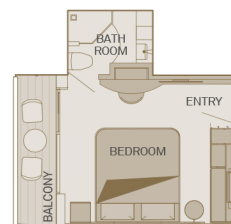

Suite Categories

Diamond Deck		Sapphire Deck		Jewel Deck	
RP	Royal One-Bedroom Suite	C	Balcony Suite	E	Standard Suite
PA	Balcony Suite	BA	Balcony Suite	D	Standard Suite
P	Balcony Suite	B	Balcony Suite		
PD	Deluxe Balcony Suite	BD	Deluxe Balcony Suite		
R	Royal Balcony Suite				

Royal Balcony Suite

28m²/305ft²

Including Scenic Sun Lounge

R

Royal One-Bedroom Suite

42m²/455ft²

Including Scenic Sun Lounge

RP

Private Deluxe Balcony Suite

21m²/225ft²

Including Scenic Sun Lounge

PD BD

Private Balcony Suite

19m²/205ft²

Including Scenic Sun Lounge

PA P C BA B

Standard Suite

15m²/160ft²

E D

Cabin 301 has a modified wardrobe and bathroom with no bath and features personal assistance fittings. The deck plan and cabin layout images are an indication only and may vary.