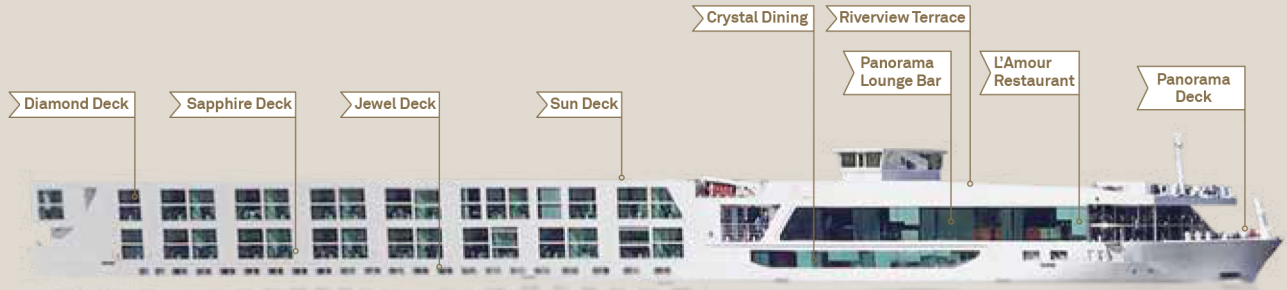

Scenic Gem

Built 2014 | Length 110 metres | Passengers 126 | Cabins 63 | Crew 48 | Gross tonnage 2,200

Sun Deck

Diamond Deck

Sapphire Deck

Jewel Deck

Deck Plan

- ① Riverview Terrace
- ② Wheelhouse
- ③ Sun Deck
- ④ Walking Track
- ⑤ Panorama Deck
- ⑥ L'Amour Restaurant
- ⑦ River Café
- ⑧ Panorama Lounge & Bar
- ⑨ Gift Shop
- ⑩ Reception
- ⑪ Elevator
- ⑫ Crystal Dining
- ⑬ Table La Rive
- ⑭ Galley
- ⑮ Wellness Area
- ⑯ Fitness Centre

Suite Categories

Diamond Deck		Sapphire Deck		Jewel Deck	
RP	Royal One-Bedroom Suite	C	Balcony Suite	E	Standard Suite
PA	Balcony Suite	BA	Balcony Suite	D	Standard Suite
P	Balcony Suite	B	Balcony Suite		
PD	Deluxe Balcony Suite	BD	Deluxe Balcony Suite		
R	Royal Balcony Suite				