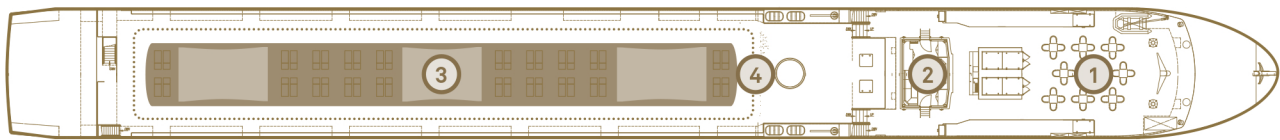

Scenic Gem

Built 2014 | Length 110 metres | Passengers 126 | Cabins 63 | Crew 48 | Gross tonnage 2,200

Sun Deck

Diamond Deck

Sapphire Deck

Jewel Deck

Deck Plan

- ① Riverview Terrace
- ② Wheelhouse
- ③ Sun Deck
- ④ Walking Track
- ⑤ Panorama Deck
- ⑥ L'Amour Restaurant
- ⑦ River Café
- ⑧ Panorama Lounge & Bar
- ⑨ Gift Shop
- ⑩ Reception
- ⑪ Elevator
- ⑫ Crystal Dining
- ⑬ Table La Rive
- ⑭ Galley
- ⑮ Wellness Area
- ⑯ Fitness Centre

Suite Categories

Diamond Deck		Sapphire Deck		Jewel Deck	
RP	Royal One-Bedroom Suite	C	Balcony Suite	E	Standard Suite
PA	Balcony Suite	BA	Balcony Suite	D	Standard Suite
P	Balcony Suite	B	Balcony Suite		
PD	Deluxe Balcony Suite	BD	Deluxe Balcony Suite		
R	Royal Balcony Suite				