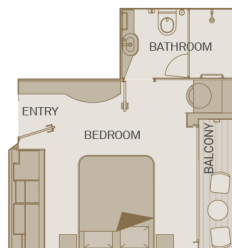

Suite Categories

Diamond Deck		Sapphire Deck		Jewel Deck	
RP	Royal One-Bedroom Suite	C	Balcony Suite	E	Standard Suite
PA	Balcony Suite	BA	Balcony Suite	D	Standard Suite
P	Balcony Suite	B	Balcony Suite		
PD	Deluxe Balcony Suite	BD	Deluxe Balcony Suite		
R	Royal Balcony Suite				

Royal Balcony Suite

28m²/305ft²

Including Scenic Sun Lounge

R

Royal One-Bedroom Suite

42m²/455ft²

Including Scenic Sun Lounge

RP

Private Deluxe Balcony Suite

21m²/225ft²

Including Scenic Sun Lounge

PD BD

Private Balcony Suite

19m²/205ft²

Including Scenic Sun Lounge

PA P C BA B

Standard Suite

15m²/160ft²

E D

Cabin 301 has a modified wardrobe and bathroom with no bath and features personal assistance fittings. The deck plan and cabin layout images are an indication only and may vary.