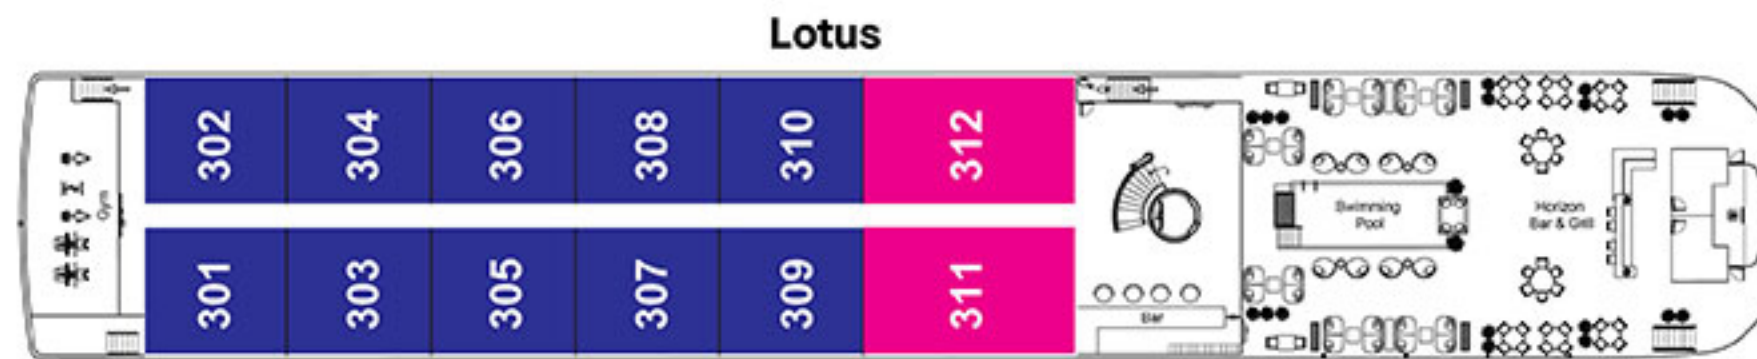

Deck & Suite Plans

Mekong Serenity

Suite Categories

Lotus

● Angkor Suites
Panoramic Balcony, Outside Balcony & Balcony Terrace

● Bayon Suites
Panoramic Balcony & Outside Balcony

Orchid

● Category A
Panoramic Balcony & Outside Balcony

● Category B
Panoramic Balcony & Outside Balcony

Lily

● Category C
Panoramic Balcony & Outside Balcony

● Category D
Panoramic Balcony & Outside Balcony

● Category E
Panoramic Balcony & Outside Balcony

Technical Data

Mekong Serenity – Launching 2021

• Length: 92m • Decks: 4 • Suites: 44 • Crew: 44