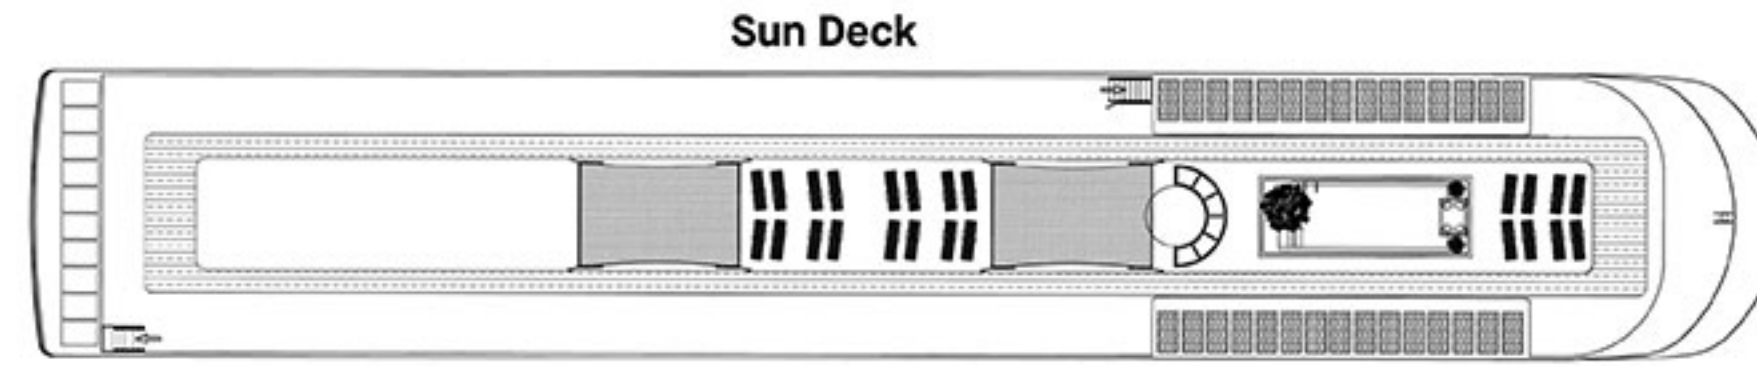

Deck & Suite Plans

Mekong Serenity

Suite Categories

Lotus

● Angkor Suites
Panoramic Balcony, Outside Balcony & Balcony Terrace

● Bayon Suites
Panoramic Balcony & Outside Balcony

Orchid

● Category A
Panoramic Balcony & Outside Balcony

● Category B
Panoramic Balcony & Outside Balcony

Lily

● Category C
Panoramic Balcony & Outside Balcony

● Category D
Panoramic Balcony & Outside Balcony

● Category E
Panoramic Balcony & Outside Balcony

Technical Data

Mekong Serenity – Launching 2021

• Length: 92m • Decks: 4 • Suites: 44 • Crew: 44