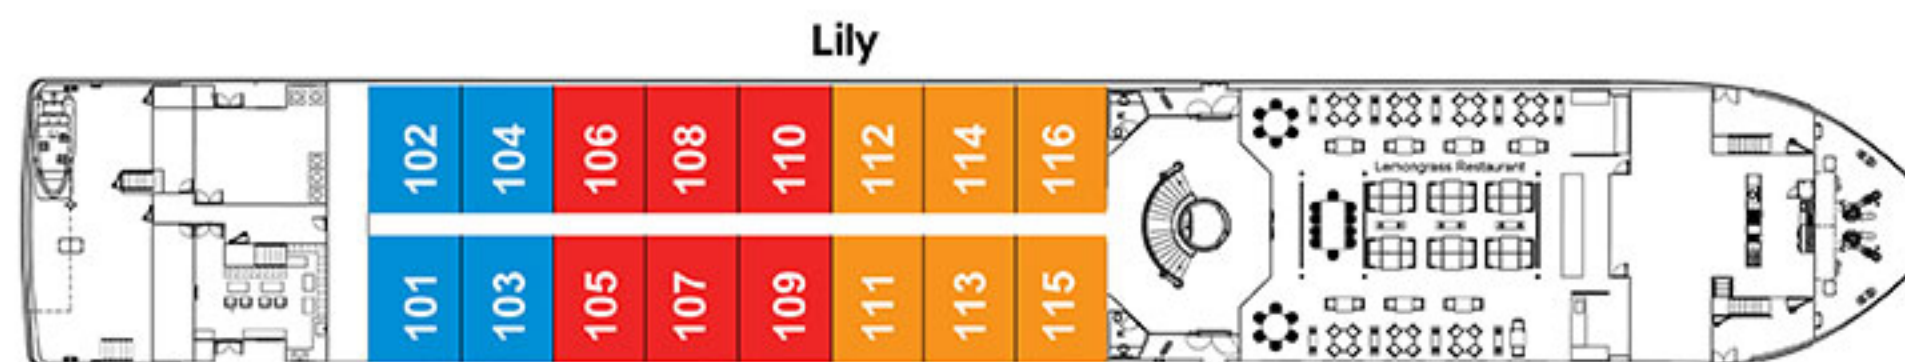

Deck & Suite Plans

Mekong Serenity

Suite Categories

Lotus

● Angkor Suites
Panoramic Balcony, Outside Balcony & Balcony Terrace

● Bayon Suites
Panoramic Balcony & Outside Balcony

Orchid

● Category A
Panoramic Balcony & Outside Balcony

● Category B
Panoramic Balcony & Outside Balcony

Lily

● Category C
Panoramic Balcony & Outside Balcony

● Category D
Panoramic Balcony & Outside Balcony

● Category E
Panoramic Balcony & Outside Balcony

Technical Data

Mekong Serenity – Launching 2021

• Length: 92m • Decks: 4 • Suites: 44 • Crew: 44