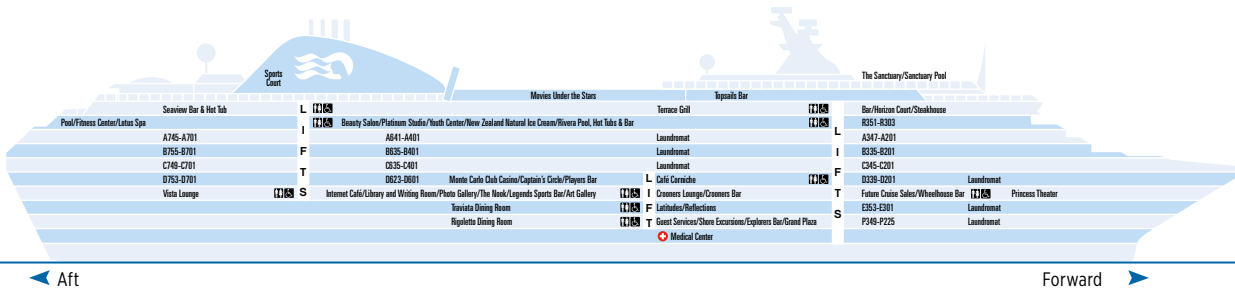

Sea Princess®

Guest Capacity: 2,016

Length: 857 ft.

Gross Tonnage: 77,499

Inaugural Cruise: December 19, 1998

Christened by: Joanna Lumley (Actress)

- Sun - 15
- Lido - 14
- Riviera - 12
- Aloha - 11
- Baja - 10
- Caribe - 9
- Dolphin - 8
- Promenade - 7
- Emerald - 6
- Plaza - 5
- Fiesta - 4

Stateroom Description

SUITE

- S2** Owner's suite Aft (Baja, Caribe)
- S3** Penthouse suite Aft (Dolphin)
- S4** Premium suite Aft (Caribe)

CLUB CLASS MINI-SUITE

- M1** Premium Mid-ship (Baja)
- M4** Premium Aft (Dolphin)

MINI-SUITE

- MB** Mid-forward, Mid-aft (Baja)
- ME** Forward (Baja)

BALCONY

- BA** Mid-ship (Baja, Caribe)
- BB** Mid-forward, Mid-aft (Baja, Caribe), Mid-ship (Aloha)
- BC** Mid-forward, Mid-aft (Riviera, Aloha)