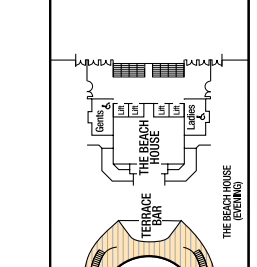

Note:

All upper berths in twin cabins are accessible via a ladder. When upper berths are in use lower berths cannot be converted to a double. Balconies in the forward section of the ship can be overlooked by the bridge.

BE Suites: D105 and D106 are large suites consisting of two bedrooms, two bathrooms with bath and shower, a lounge and a large balcony. These suites are suitable for sharing couples or families.

B5 Suites: Please note that suites L106 and L107 do not feature a dressing area, and they have a standard bath with a fixed shower attachment. They have a metal fronted balcony and a view over the observation deck area.

SPORTS DECK

SUN DECK

LIDO DECK

RIVIERA DECK

A DECK

B DECK

C DECK

D DECK