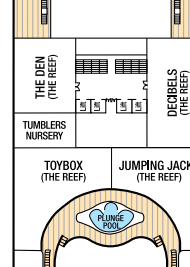

Note:

All upper berths in twin cabins are accessible via a ladder. When upper berths are in use lower berths cannot be converted to a double. Balconies in the forward section of the ship can be overlooked by the bridge.

BE Suites: D105 and D106 are large suites consisting of two bedrooms, two bathrooms with bath and shower, a lounge and a large balcony. These suites are suitable for sharing couples or families.

B5 Suites: Please note that suites L106 and L107 do not feature a dressing area, and they have a standard bath with a fixed shower attachment. They have a metal fronted balcony and a view over the observation deck area.

SPORTS DECK

SUN DECK

LIDO DECK

RIVIERA DECK

A DECK

B DECK

C DECK

D DECK