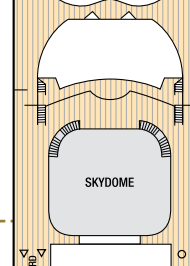

VENTURA

116,017 tons
Entered service in 2008
Normal operating capacity:
3,078 passengers and 1,205 crew

Penthouse Suite with Bath/Shower

A1 A Deck

Suite with Bath/Shower

B2 Riviera Deck

B4 A, C & D Deck

B5 E & Lido Deck

BE D Deck

Superior Deluxe Balcony with Bath/Shower

DA **DD** **DB** D Deck

DE D & E Deck

Balcony with Shower

HA A, B & C Deck

HB A, B, C & Riviera Deck

HC Lido & Riviera Deck

HD A, B, C & D Deck

HE A, B, C, E & Riviera Deck

HF Lido & Riviera Deck

Outside with shower

LB E Deck

LC P Deck

LE E & Riviera Deck

LF P Deck

Outside (Part Obstructed View) with Shower

MB **MC** **ME** E Deck

MF E & Lido Deck

Outside (Obstructed View) with Shower

NB **NC** **NF** E Deck

Larger Inside with Shower

OB Riviera Deck

Inside with Shower

PA A, B, C & D Deck

PB A, B, C & D Deck

PC E, P & Riviera Deck

PD A, B, C & D Deck

PE A, B, C, D, E & Riviera Deck

PF E, Lido, P & Riviera Deck

Single Outside with Shower

RC F Deck

Single Inside with Shower

SC F Deck

CABIN NOTES

- Cabin has one additional bed in the form of a single sofa bed
- Cabin has one additional bed in the form of an upper pullman berth
- ** Cabin has two additional beds in the form of a double sofa bed
- Cabin has two additional beds in the form of upper pullman berths
- Fixed twin beds
- # Steel fronted balcony
- ∞ Glass fronted balcony
- ∨ Overlooked by balconies above
- ♣ Cabin is partially shaded
- ⊠ Part obstructed view
- ♻ All adapted cabins have a shower only

Note:

All upper berths in twin cabins are accessible via a ladder. When upper berths are in use lower berths cannot be converted to a double. Balconies in the forward section of the ship can be overlooked by the bridge.