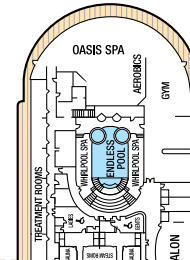

Single Inside with Shower

SC F Deck

CABIN NOTES

- * Cabin has one additional bed in the form of a single sofa bed
- Cabin has one additional bed in the form of an upper pullman berth
- ** Cabin has two additional beds in the form of a double sofa bed
- ◇ Cabin has two additional beds in the form of upper pullman berths
- Fixed twin beds
- # Steel fronted balcony
- ∞ Glass fronted balcony
- ∨ Overlooked by balconies above
- ♣ Cabin is partially shaded
- ⊠ Part obstructed view
- ♻ All adapted cabins have a shower only

Note:

All upper berths in twin cabins are accessible via a ladder. When upper berths are in use lower berths cannot be converted to a double. Balconies in the forward section of the ship can be overlooked by the bridge.

BE Suites: D105 and D106 are large suites consisting of two bedrooms, two bathrooms with bath and shower, a lounge and a large balcony. These suites are suitable for sharing couples or families.

B5 Suites: Please note that suites L106 and L107 do not feature a dressing area, and they have a standard bath with a fixed shower attachment. They have a metal fronted balcony and a view over the observation deck area.

SPORTS DECK

SUN DECK

LIDO DECK

RIVIERA DECK

A DECK

B DECK

C DECK

D DECK