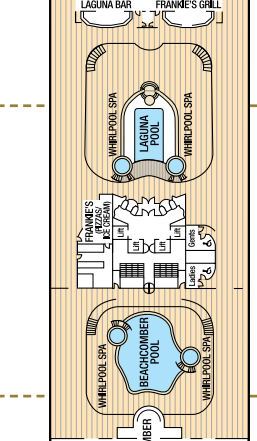

Note:

All upper berths in twin cabins are accessible via a ladder. When upper berths are in use lower berths cannot be converted to a double. Balconies in the forward section of the ship can be overlooked by the bridge.

BE Suites: D105 and D106 are large suites consisting of two bedrooms, two bathrooms with bath and shower, a lounge and a large balcony. These suites are suitable for sharing couples or families.

B5 Suites: Please note that suites L106 and L107 do not feature a dressing area, and they have a standard bath with a fixed shower attachment. They have a metal fronted balcony and a view over the observation deck area.

SPORTS DECK

SUN DECK

LIDO DECK

RIVIERA DECK

A DECK

B DECK

C DECK

D DECK

E DECK

PROM DECK

F DECK

P DECK

OCEAN DECK

SKY DECK

G DECK

FORWARD
 MID FORWARD
 MIDSHIP
 MID AFT
 AFT