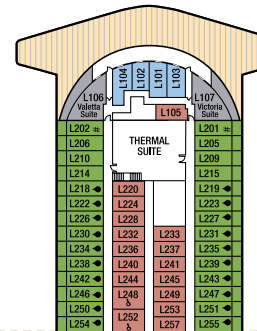

Single Inside with Shower

SC F Deck

CABIN NOTES

- * Cabin has one additional bed in the form of a single sofa bed
- Cabin has one additional bed in the form of an upper pullman berth
- ** Cabin has two additional beds in the form of a double sofa bed
- ◇ Cabin has two additional beds in the form of upper pullman berths
- Fixed twin beds
- # Steel fronted balcony
- ∞ Glass fronted balcony
- ∨ Overlooked by balconies above
- ♣ Cabin is partially shaded
- ⊠ Part obstructed view
- ♻ All adapted cabins have a shower only

Note:

All upper berths in twin cabins are accessible via a ladder. When upper berths are in use lower berths cannot be converted to a double. Balconies in the forward section of the ship can be overlooked by the bridge.

BE Suites: D105 and D106 are large suites consisting of two bedrooms, two bathrooms with bath and shower, a lounge and a large balcony. These suites are suitable for sharing couples or families.

B5 Suites: Please note that suites L106 and L107 do not feature a dressing area, and they have a standard bath with a fixed shower attachment. They have a metal fronted balcony and a view over the observation deck area.

SPORTS DECK

SUN DECK

LIDO DECK

RIVIERA DECK

A DECK

B DECK

C DECK

D DECK