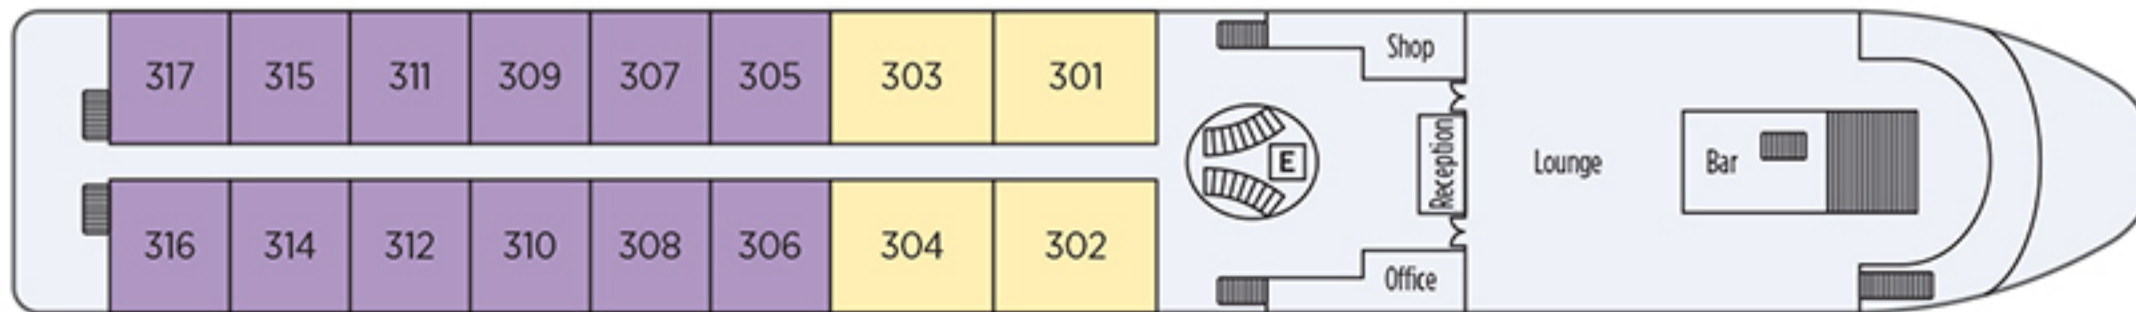

S.S. SÃO GABRIEL

Sun Deck

Azores Deck

Cape Verde Deck

Madeira Deck

Grand Suite
 Suite
 French Balcony
 Deluxe
 Classic
 E Elevator