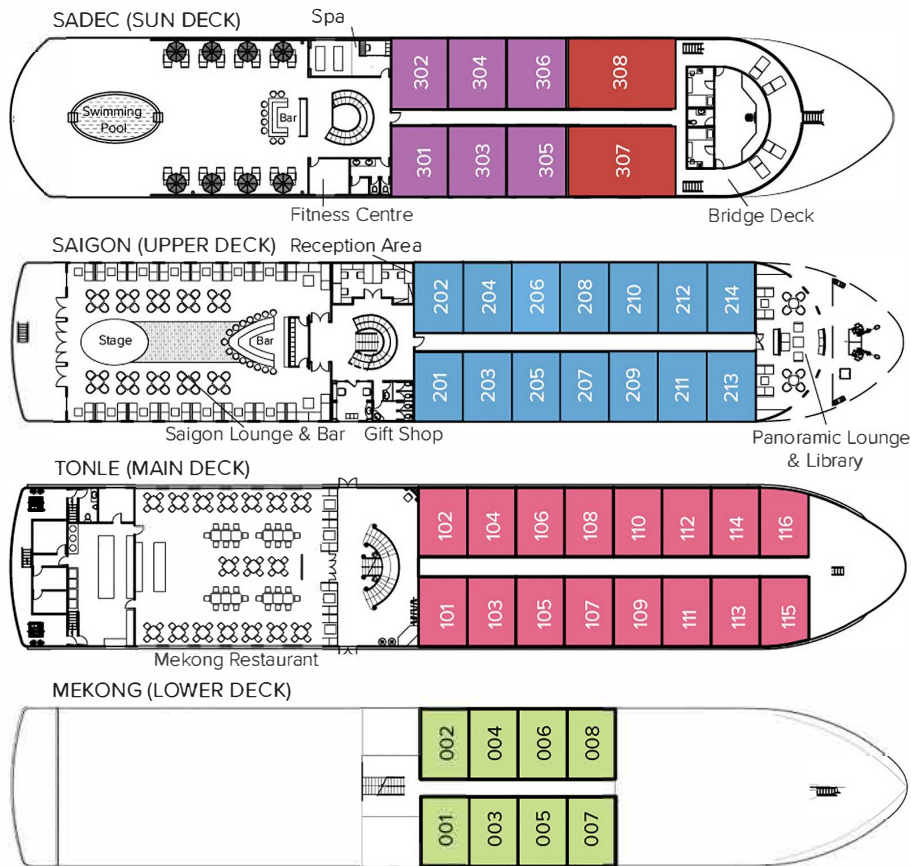

Deck Plans

RV La Marguerite

TECHNICAL DATA

RV La Marguerite – Launched late 2009

- Decks: 4
- Length: 71.6 m
- Cabins: 46
- Crew: 43

SUITE CATEGORIES

- Indo.** Large Balcony Terrace & Conservatory-Style Sun Lounge
- Sadec** Outside Balcony & Conservatory-Style Sun Lounge
- Cat. A** Outside Balcony & Conservatory-Style Sun Lounge
- Cat. B** Outside Balcony & Conservatory-Style Sun Lounge
- Cat. C** Porthole Windows