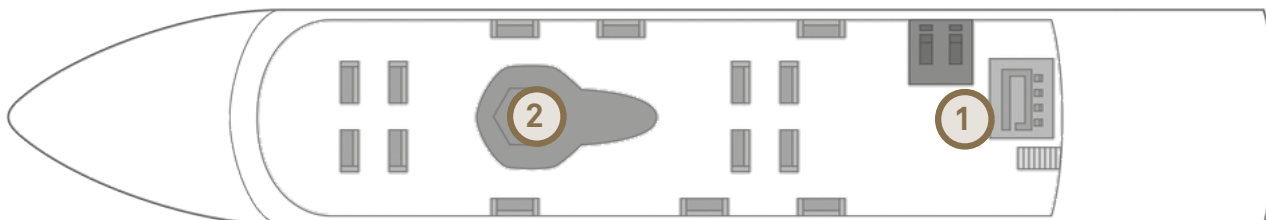

Sanctuary Sun Boat III

Renovated 2017 | Built 1993 | Passengers 34 | Cabins 17 | Crew 30

Sun Deck

Tower Deck

Promenade Deck

Nile Deck

Suite Categories

Tower Deck	Promenade Deck	Nile Deck
R Royal Suite	P Presidential Suite	L Luxury Cabin
	LP Luxury Cabin	

Deck Plan

- ① Sun Deck
- ② Pool
- ③ Sahara Lounge
- ④ H. Carter Lounge
- ⑤ Lower Sun Deck
- ⑥ Reception
- ⑦ Restaurant

The deckplan is an indication only and may vary. Please be advised that bedding configuration cannot change. Please refer to scenic.co.uk for further information.