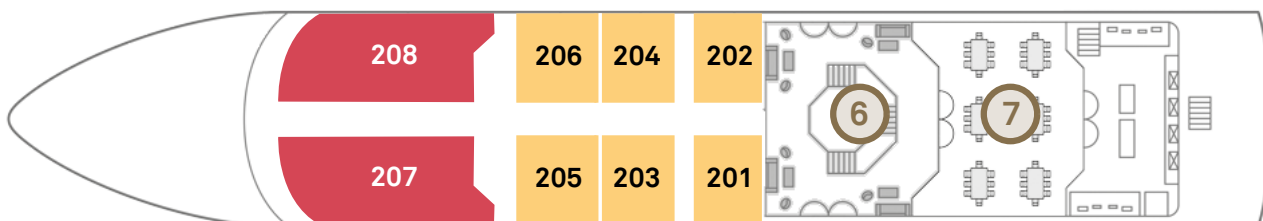

Sanctuary Sun Boat III

Renovated 2017 | Built 1993 | Passengers 34 | Cabins 17 | Crew 30

Sun Deck

Tower Deck

Promenade Deck

Nile Deck

Suite Categories

Tower Deck	Promenade Deck	Nile Deck
R Royal Suite	P Presidential Suite	L Luxury Cabin
	LP Luxury Cabin	

Deck Plan

- ① Sun Deck
- ② Pool
- ③ Sahara Lounge
- ④ H. Carter Lounge
- ⑤ Lower Sun Deck
- ⑥ Reception
- ⑦ Restaurant

The deckplan is an indication only and may vary. Please be advised that bedding configuration cannot change. Please refer to scenic.co.uk for further information.