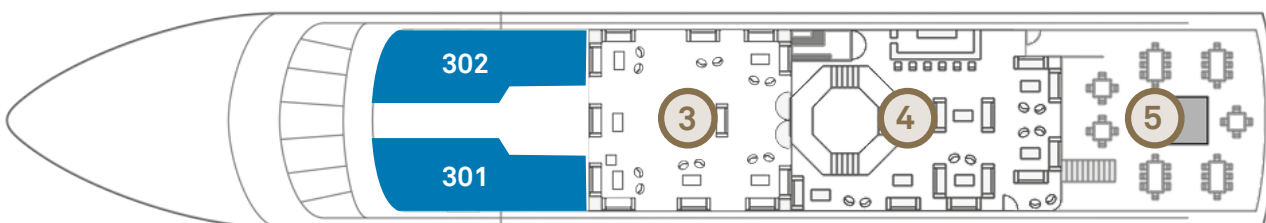

Sanctuary Sun Boat III

Renovated 2017 | Built 1993 | Passengers 34 | Cabins 17 | Crew 30

Sun Deck

Tower Deck

Promenade Deck

Nile Deck

Suite Categories

Tower Deck	Promenade Deck	Nile Deck
R Royal Suite	P Presidential Suite	L Luxury Cabin
	LP Luxury Cabin	

Deck Plan

- ① Sun Deck
- ② Pool
- ③ Sahara Lounge
- ④ H. Carter Lounge
- ⑤ Lower Sun Deck
- ⑥ Reception
- ⑦ Restaurant

The deckplan is an indication only and may vary. Please be advised that bedding configuration cannot change. Please refer to scenic.co.uk for further information.