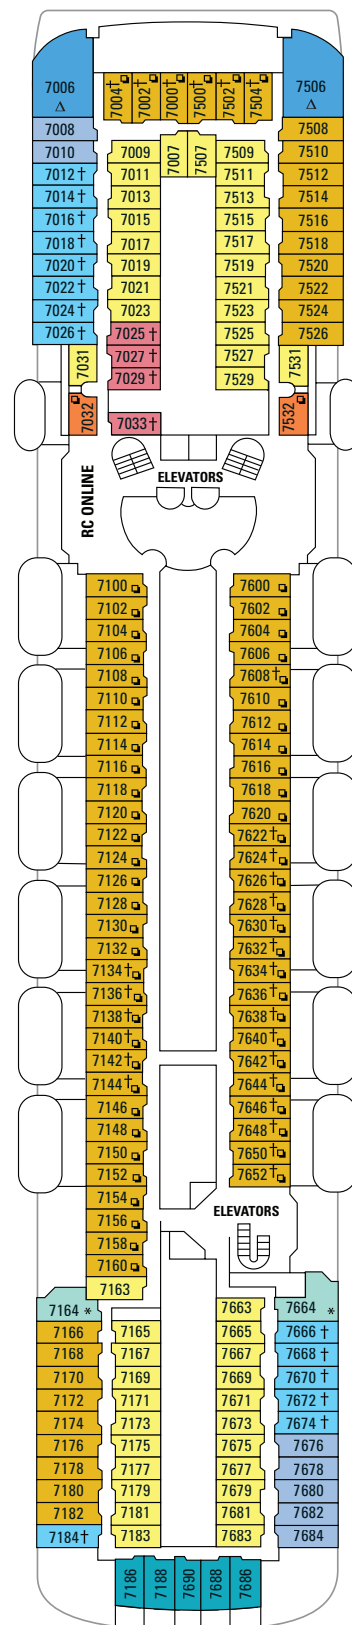

SUITE/DELUXE

JS Junior Suite with Balcony

Two twin beds that convert to Royal King, sofa bed, balcony and a private bathroom with bathtub. (112 to 155 sq. ft. Balcony 32 to 140 sq. ft.)

OS Owner's Suite with Balcony

Double bed, private balcony, and private bathroom. (184 to 238 sq. ft. Balcony 140 to 288 sq. ft.)

OCEAN VIEW

SO Small Ocean View Stateroom

Two twin beds that convert to Royal King, sitting area and a private bathroom. (111 to 126 sq. ft.)

F1 Ocean View Stateroom

Two twin beds that convert to Royal King, vanity area, and a private bathroom. (206 sq. ft.)

F2 F3 Ocean View Stateroom

Two twin beds that convert to Royal King, vanity area, and a private bathroom. (137 to 163 sq. ft.)

I Ocean View Stateroom

Two twin beds that convert to Royal King, vanity area, and a private bathroom. (138 to 145 sq. ft.)

INTERIOR

K M Interior Stateroom

Two twin beds that convert to Royal King, vanity area, and a private bathroom. (109 to 131 sq. ft.)

PUBLIC AREAS

royalcaribbean online

It's high tech on the high seas! With royalcaribbean online, for a small fee you can access the Internet, send e-mails or send your family an e-postcard with your picture in it.

LEGENDS:

- △ Stateroom with sofa bed
- Stateroom has third Pullman bed available
- † Stateroom has third and fourth Pullman beds available
- Stateroom with sofa bed and third Pullman bed available
- ‡ Stateroom has four additional Pullman beds available
- ‡ Connecting staterooms.
- ♿ Indicates accessible staterooms
- ◻ Stateroom has an obstructed view
- Stateroom has porthole
- 🍴 Dining Venue
- 🎮 Entertainment Area
- 🍷 Bars & Lounges
- 👶 Kids & Teens Area
- 🏊 Pool
- ♨ Spa
- 🏋 Fitness
- 🏃 Running Track
- 🧗 Rock climbing
- ℹ Information
- 🏢 Conference Center
- 🛍 Shopping
- 🎰 Casino

NOTES:

All stateroom and balcony sizes are approximate
For sofa bed configuration call your Travel Agent or Royal Caribbean International.