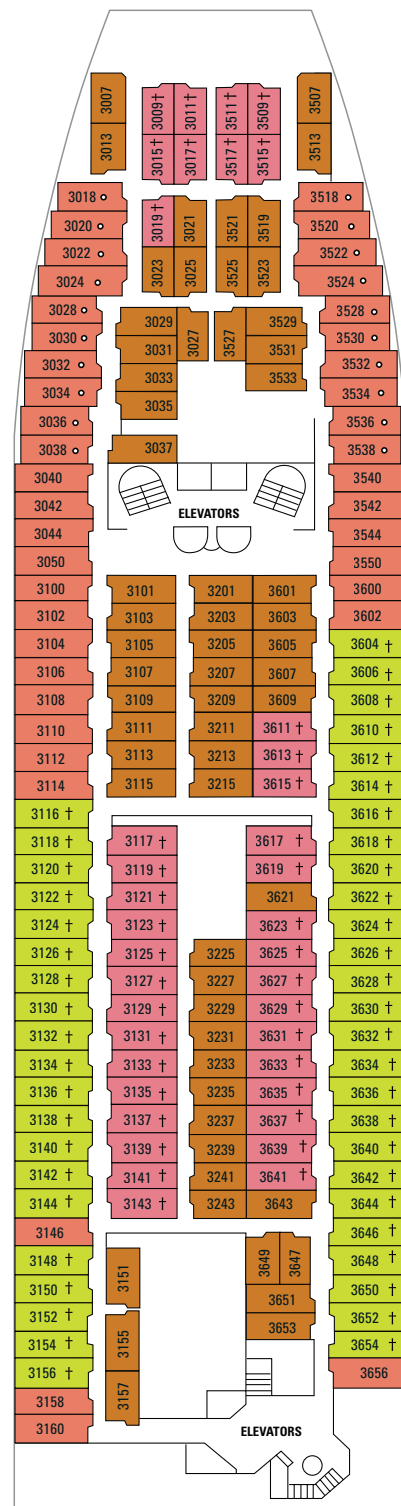

OCEAN VIEW

G Ocean View Stateroom

Two twin beds that convert to Royal King, vanity area, and a private bathroom. (140 to 142 sq. ft.)

H Ocean View Stateroom

Two twin beds that convert to Royal King, vanity area, and a private bathroom. (140 to 159 sq. ft.)

INTERIOR

K Q Interior Stateroom

Two twin beds that convert to Royal King, vanity area, and a private bathroom. (109 to 130 sq. ft.)

LEGENDS:

△ Stateroom with sofa bed

* Stateroom has third Pullman bed available