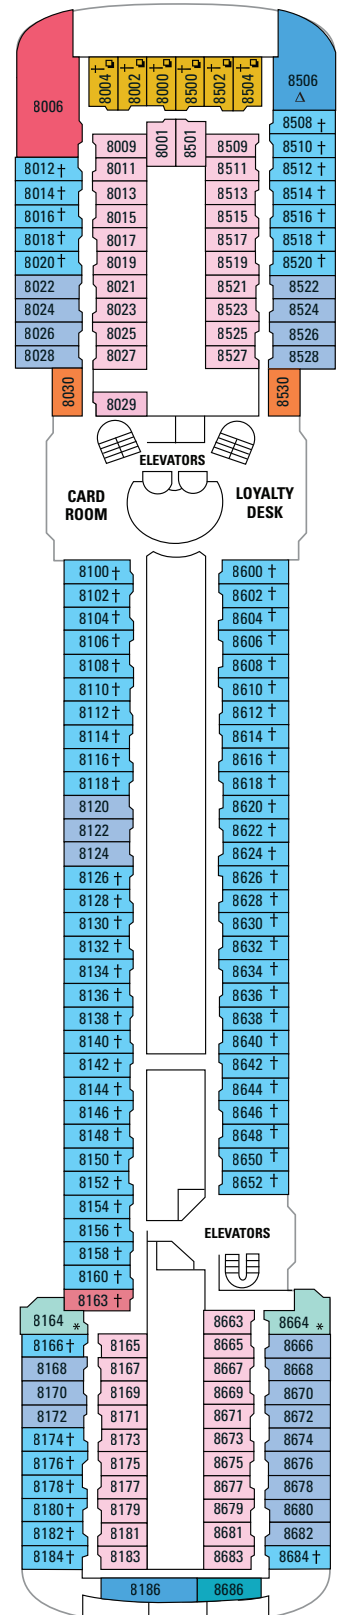

Loyalty Ambassador Desk added

Crown & Anchor Society loyalty program information.

LEGENDS:

△ Stateroom with sofa bed

* Stateroom has third Pullman bed available

† Stateroom has third and fourth Pullman beds available