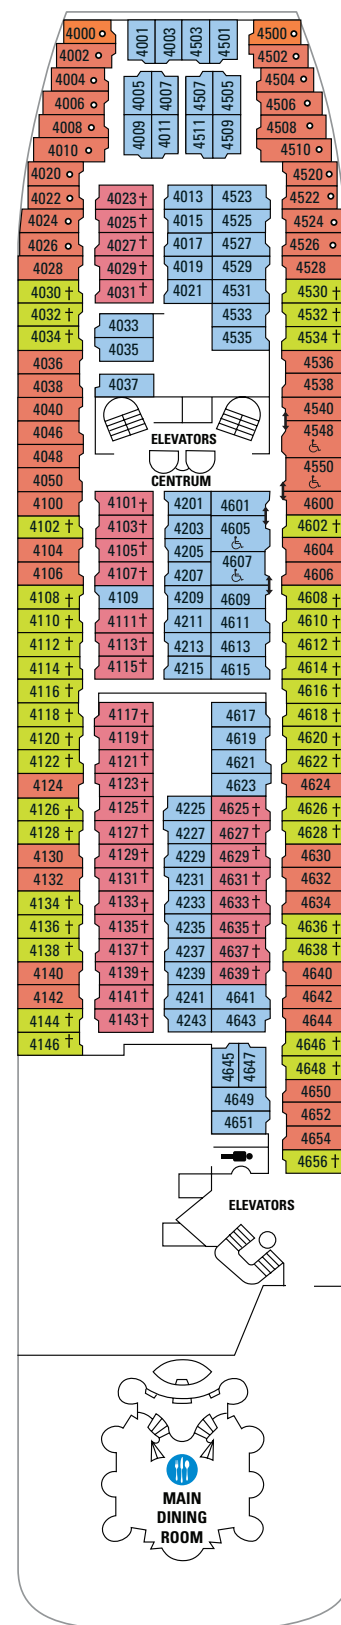

INTERIOR

K Q Interior Stateroom

Two twin beds that convert to Royal King, vanity area, and a private bathroom. (109 to 130 sq. ft.)

LEGENDS:

△ Stateroom with sofa bed

* Stateroom has third Pullman bed available

† Stateroom has third and fourth Pullman beds available

◆ Stateroom with sofa bed and third Pullman bed available

‡ Stateroom has four additional Pullman beds available

‡ Connecting staterooms.

♿ Indicates accessible staterooms

INTERIOR

K N Interior Stateroom

Two twin beds that convert to Royal King, vanity area, and a private bathroom. (109 to 144 sq. ft.)

PUBLIC AREAS

Main Dining Room

Extensive menus are offered daily in this dining room.

LEGENDS:

- △ Stateroom with sofa bed
- * Stateroom has third Pullman bed available
- † Stateroom has third and fourth Pullman beds available
- ◆ Stateroom with sofa bed and third Pullman bed available
- ‡ Stateroom has four additional Pullman beds available
- ‡ Connecting staterooms.
- ♿ Indicates accessible staterooms
- ⊠ Stateroom has an obstructed view
- Stateroom has porthole