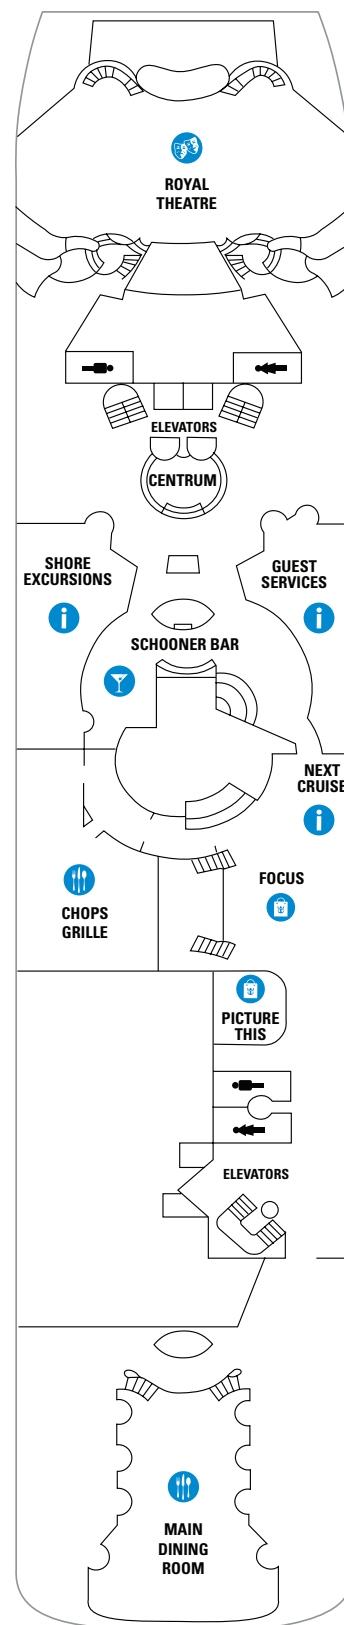

Shore Excursions

Explore every port-of-call with Shore Excursions, the best way to have fun outside the ship. Stop by the Shore Excursion desk to book or for more details.

The Centrum

The Centrum, a seven-story atrium surrounded by bars, lounges and unique shops, is best compared to the lobby of a grand hotel.

Guest Services

Questions or concerns? Stop by the Guest Services desk, where our knowledgeable staff is available to assist with general ship information, reporting lost or damaged goods, exchange money, cash traveler's checks and more.

Focus Photo Gallery

Original art is displayed in the onboard art gallery as well as throughout the ship. To purchase something for your own collection, visit an onboard art auction.

Schooner Bar

This nautically themed bar is the perfect spot to enjoy a drink with friends.

Chops Grille

Royal Caribbean's popular signature steakhouse, featuring grade-A premium cuts of steak cooked to your specifications, plus fresh seafood, hearty side dishes and signature desserts in an upscale, contemporary setting.

NextCruise

Enjoy savings on your next Royal Caribbean vacation. While onboard, meet with our Cruise Sales staff to reserve your next cruise, and you can enjoy reduced deposit and up to a $500 instant onboard credit.

Picture This

Have a portrait taken in our photo studio. A great memento for families and couples.

LEGENDS:

△ Stateroom with sofa bed

* Stateroom has third Pullman bed available

† Stateroom has third and fourth Pullman beds available

◆ Stateroom with sofa bed and third Pullman bed available

‡ Stateroom has four additional Pullman beds available

‡ Connecting staterooms.

♿ Indicates accessible staterooms

◻ Stateroom has an obstructed view

○ Stateroom has porthole

🍴 Dining Venue

🎪 Entertainment Area

🍹 Bars & Lounges

👦 Kids & Teens Area

🏊 Pool

♨ Spa

🏃 Fitness

🏃 Running Track

🧗 Rock climbing

ℹ Information

🏢 Conference Center

🛒 Shopping

🎰 Casino

NOTES:

All stateroom and balcony sizes are approximate

For sofa bed configuration call your Travel Agent or Royal Caribbean International.