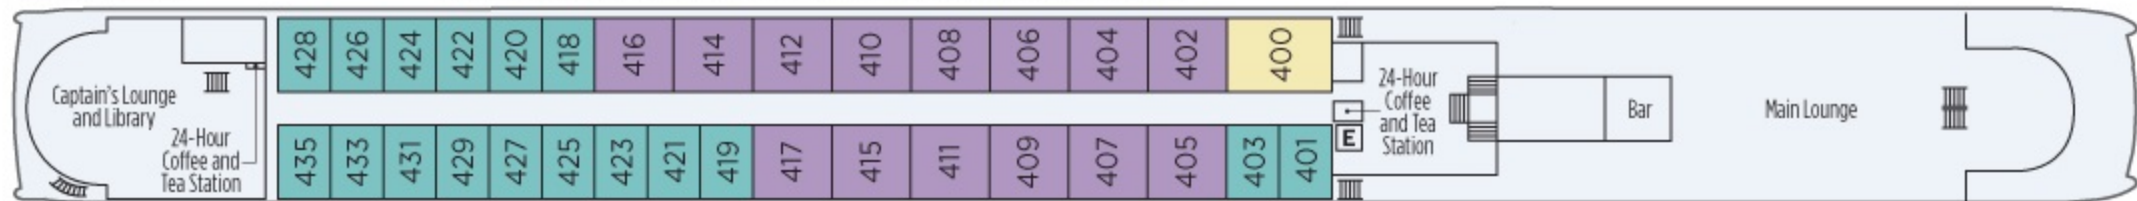

### Rhine Deck

Staterooms and suites on this deck have French balconies

### Moselle Deck

Owner's Suite
  Suite
  Category 1
  Category 2
  Category 3
  Category 4
  Category 5
 E Elevator