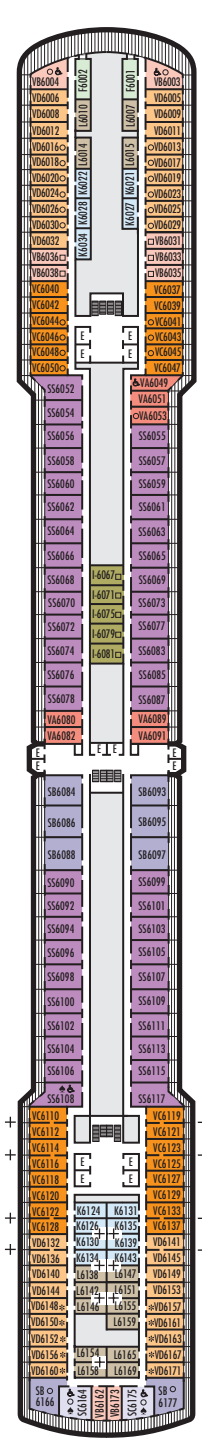

MAIN DECK
Staterooms 1001–1127

LOWER PROMENADE DECK

PROMENADE DECK

UPPER PROMENADE DECK
Staterooms 4001–4185

VERANDAH DECK
Staterooms 5001–5191

UPPER VERANDAH DECK
Staterooms 6001–6177

STATEROOM SYMBOL LEGEND

- Triple (2 lower beds, 1 sofa bed)
- Quad (2 lower beds, 1 sofa bed, 1 upper)
- △ Partial sea view
- × Fully obstructed view
- ⊕ Connecting rooms
- * Shower only
- ♠ Single-sink vanity

- ◆ Staterooms have solid steel verandah railings instead of clear-view Plexiglas® railings
- ♿ Suites SY8068, SC6175, SC6164, SY5002 & SY5001 are wheelchair accessible, bathtub and roll-in shower. Suite SS6108 and staterooms I-8037, VA8032, VA8031, VA6049, VB6004, VB6003, VA5140, VA5137, VA5054, VA5051, VA4132, VA4131, H4090, H4089, VA4052, VA4051, D1100, C1082, C1081, J1074, K1012 & K1011 are wheelchair accessible, roll-in shower only.

SHIP SPECIFICATIONS & FACILITIES

- 1,964 Guests
- 812 Crew
- 82,305 Gross Tons
- 936 Feet Long
- 11 Guest Decks
- Wraparound Promenade Deck
- 6 Restaurants & Cafes
- 8 Entertainment Venues
- 10 Lounges/Bars
- 2 Outdoor Swimming Pools (one with sliding glass roof)
- Fitness Center
- Suite Lounge
- Duty-free Shops
- Library/Internet Cafe
- Onboard Wi-Fi Access
- Casino
- Sport Courts

Important Note: Not all staterooms within each category have the same furniture configuration and/or facilities. Appropriate symbols within the rooms on the deck plans describe differences from the stateroom descriptions below.