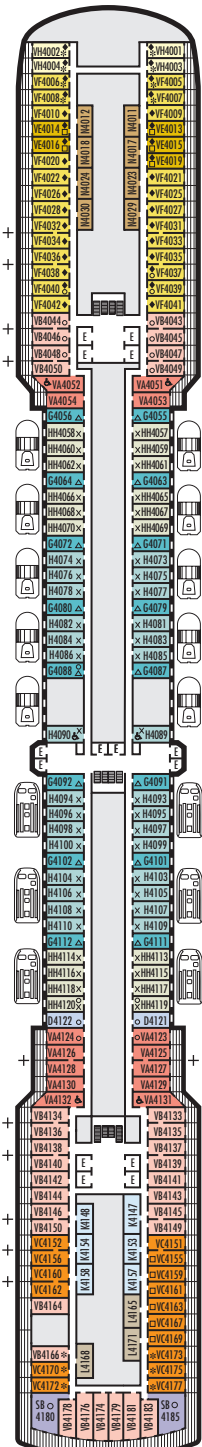

MAIN DECK
Staterooms 1001–1127

LOWER PROMENADE DECK

PROMENADE DECK

UPPER PROMENADE DECK
Staterooms 4001–4185

VERANDAH DECK
Staterooms 5001–5191

UPPER VERANDAH DECK
Staterooms 6001–6177

STATEROOM SYMBOL LEGEND

- Triple (2 lower beds, 1 sofa bed)
- Quad (2 lower beds, 1 sofa bed, 1 upper)
- △ Partial sea view
- × Fully obstructed view
- ⊕ Connecting rooms
- * Shower only
- ♠ Single-sink vanity

- ◆ Staterooms have solid steel verandah railings instead of clear-view Plexiglas® railings
- ♿ Suites SY8068, SC6175, SC6164, SY5002 & SY5001 are wheelchair accessible, bathtub and roll-in shower. Suite SS6108 and staterooms I-8037, VA8032, VA8031, VA6049, VB6004, VB6003, VA5140, VA5137, VA5054, VA5051, VA4132, VA4131, H4090, H4089, VA4052, VA4051, D1100, C1082, C1081, J1074, K1012 & K1011 are wheelchair accessible, roll-in shower only.

SHIP SPECIFICATIONS & FACILITIES

- 1,964 Guests
- 812 Crew
- 82,305 Gross Tons
- 936 Feet Long
- 11 Guest Decks
- Wraparound Promenade Deck
- 6 Restaurants & Cafes
- 8 Entertainment Venues
- 10 Lounges/Bars
- 2 Outdoor Swimming Pools (one with sliding glass roof)
- Fitness Center
- Suite Lounge
- Duty-free Shops
- Library/Internet Cafe
- Onboard Wi-Fi Access
- Casino
- Sport Courts

Important Note: Not all staterooms within each category have the same furniture configuration and/or facilities. Appropriate symbols within the rooms on the deck plans describe differences from the stateroom descriptions below.