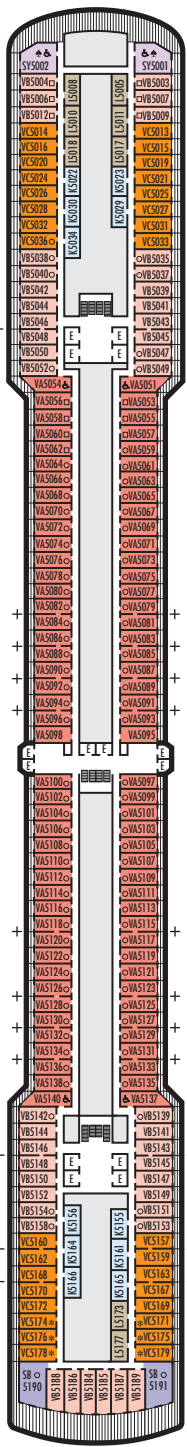

MAIN DECK
Staterooms 1001–1127

LOWER PROMENADE DECK

PROMENADE DECK

UPPER PROMENADE DECK
Staterooms 4001–4185

VERANDAH DECK
Staterooms 5001–5191

UPPER VERANDAH DECK
Staterooms 6001–6177

STATEROOM SYMBOL LEGEND

- Triple (2 lower beds, 1 sofa bed)
- Quad (2 lower beds, 1 sofa bed, 1 upper)
- △ Partial sea view
- × Fully obstructed view
- ⊕ Connecting rooms
- * Shower only
- ♠ Single-sink vanity

- ◆ Staterooms have solid steel verandah railings instead of clear-view Plexiglas® railings
- ♿ Suites SY8068, SC6175, SC6164, SY5002 & SY5001 are wheelchair accessible, bathtub and roll-in shower. Suite SS6108 and staterooms I-8037, VA8032, VA8031, VA6049, VB6004, VB6003, VA5140, VA5137, VA5054, VA5051, VA4132, VA4131, H4090, H4089, VA4052, VA4051, D1100, C1082, C1081, J1074, K1012 & K1011 are wheelchair accessible, roll-in shower only.

SHIP SPECIFICATIONS & FACILITIES

- 1,964 Guests
- 812 Crew
- 82,305 Gross Tons
- 936 Feet Long
- 11 Guest Decks
- Wraparound Promenade Deck
- 6 Restaurants & Cafes
- 8 Entertainment Venues
- 10 Lounges/Bars
- 2 Outdoor Swimming Pools (one with sliding glass roof)
- Fitness Center
- Suite Lounge
- Duty-free Shops
- Library/Internet Cafe
- Onboard Wi-Fi Access
- Casino
- Sport Courts

Important Note: Not all staterooms within each category have the same furniture configuration and/or facilities. Appropriate symbols within the rooms on the deck plans describe differences from the stateroom descriptions below.