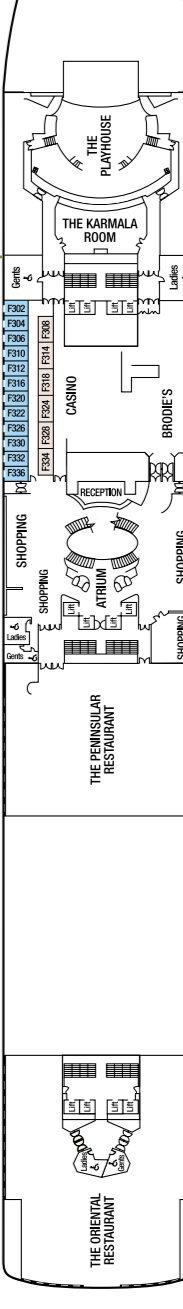

BE D Deck

Superior Deluxe Balcony with Bath/Shower

DA DB DD D Deck

DE D & E Deck

Balcony with Shower

HA A, B & C Deck

HB A, B, C & Riviera Deck

HC Lido & Riviera Deck

HD A, B, C & D Deck

HE A, B, C, E & Riviera Deck

HF E, Lido & Riviera Deck

Outside with shower

LB E Deck

LC P Deck

LE E Deck

LF P Deck

PA PB A, B, C & D Deck

PC E, P & Riviera Deck

PD A, B, C & D Deck

PE A, B, C, D, E & Riviera Deck

PF E, Lido, P & Riviera Deck

Single Outside with Shower

RC F Deck

Single Inside with Shower

D DECK

E DECK

PROM DECK

F DECK

P DECK

SKY DECK

G DECK

FORWARD