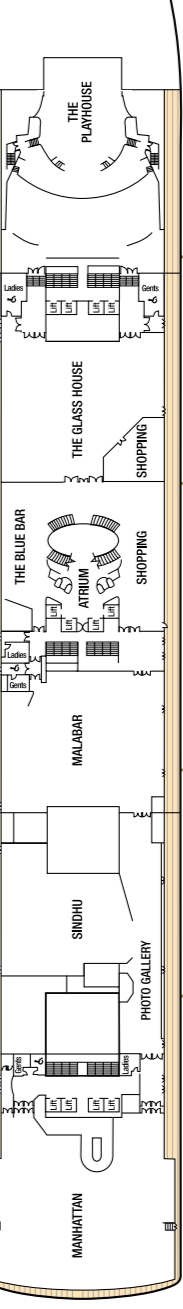

BE D Deck

Superior Deluxe Balcony with Bath/Shower

DA DB DD D Deck

DE D & E Deck

Balcony with Shower

HA A, B & C Deck

HB A, B, C & Riviera Deck

HC Lido & Riviera Deck

HD A, B, C & D Deck

HE A, B, C, E & Riviera Deck

HF E, Lido & Riviera Deck

Outside with shower

LB E Deck

LC P Deck

LE E Deck

LF P Deck

PA PB A, B, C & D Deck

PC E, P & Riviera Deck

PD A, B, C & D Deck

PE A, B, C, D, E & Riviera Deck

PF E, Lido, P & Riviera Deck

Single Outside with Shower

RC F Deck

Single Inside with Shower

D DECK

E DECK

PROM DECK

F DECK

P DECK

SKY DECK

G DECK

FORWARD