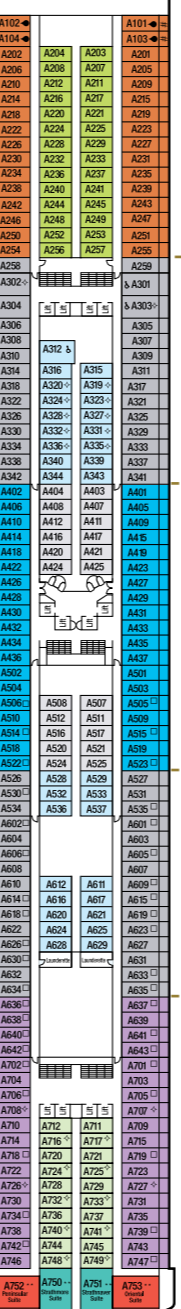

AZURA

115,055 tons
Entered service in 2010
Normal operating capacity:
3,100 passengers and 1,250 crew

Penthouse Suite with Bath/Shower

A1 A Deck

Suite with Bath/Shower

B2 Riviera Deck

B4 A, C & D Deck

B5 Lido & E Deck

BE D Deck

Superior Deluxe Balcony with Bath/Shower

DA DB DD D Deck

DE D & E Deck

Balcony with Shower

HA A, B & C Deck

HB A, B, C & Riviera Deck

HC Lido & Riviera Deck

HD A, B, C & D Deck

HE A, B, C, E & Riviera Deck

HF E, Lido & Riviera Deck

Outside with shower

LB E Deck

LC P Deck

LE E Deck

LF P Deck

Outside (Part Obstructed View) with Shower

MB MC ME E Deck

MF Lido & E Deck

Outside (Obstructed View) with Shower

NB NC NF E Deck

Larger Inside with Shower

OB Riviera Deck

Inside with Shower

PA PB A, B, C & D Deck

PC E, P & Riviera Deck

PD A, B, C & D Deck

PE A, B, C, D, E & Riviera Deck

PF E, Lido, P & Riviera Deck

Single Outside with Shower

RC F Deck

Single Inside with Shower

SC F Deck

CABIN NOTES

- Cabin has one additional bed in the form of a single sofa bed
- Cabin has one additional bed in the form of an upper pullman berth
- ** Cabin has two additional beds in the form of a double sofa bed
- ✧ Cabin has two additional beds in the form of upper pullman berths
- Fixed twin beds
- # Steel fronted balcony
- ∨ Overlooked by balconies above
- ♣ Cabin is partially shaded
- ⊠ All adapted cabins have a shower only
- ⊞ Part obstructed view

Note:

All upper berths in twin cabins are accessible via a ladder. When upper berths are in use lower berths cannot be converted to a double.

Balconies in the forward section of the ship can be overlooked by the bridge.

BE Suites: D105 and D106 are large suites consisting of two bedrooms, two bathrooms with bath and shower, a lounge and a large balcony. These suites are suitable for sharing couples or families.