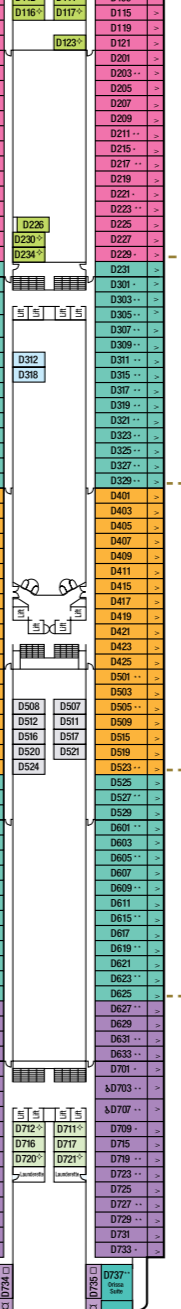

AZURA

115,055 tons
 Entered service in 2010
 Normal operating capacity:
 3,100 passengers and 1,250 crew

Penthouse Suite with Bath/Shower

A1 A Deck

Suite with Bath/Shower

B2 Riviera Deck

B4 A, C & D Deck

B5 Lido & E Deck

BE D Deck

Superior Deluxe Balcony with Bath/Shower

DA DB DD D Deck

DE D & E Deck

Balcony with Shower

HA A, B & C Deck

HB A, B, C & Riviera Deck

HC Lido & Riviera Deck

HD A, B, C & D Deck

HE A, B, C, E & Riviera Deck

HF E, Lido & Riviera Deck

Outside with shower

LB E Deck

LC P Deck

LE E Deck

LF P Deck

D DECK

E DECK

PROM DECK

F DECK

P DECK

SKY DECK

G DECK

FORWARD