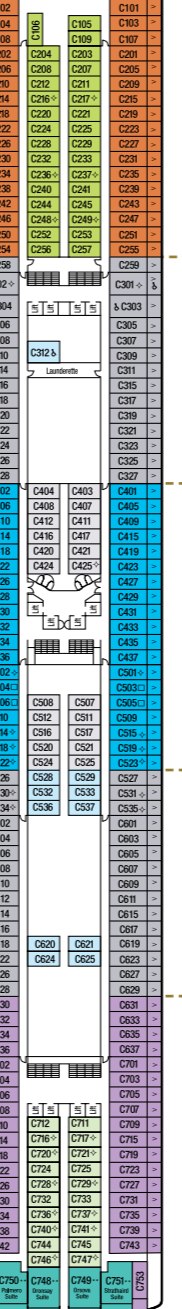

AZURA

115,055 tons
Entered service in 2010
Normal operating capacity:
3,100 passengers and 1,250 crew

Penthouse Suite with Bath/Shower

A1 A Deck

Suite with Bath/Shower

B2 Riviera Deck

B4 A, C & D Deck

B5 Lido & E Deck

BE D Deck

Superior Deluxe Balcony with Bath/Shower

DA DB DD D Deck

DE D & E Deck

Balcony with Shower

HA A, B & C Deck

HB A, B, C & Riviera Deck

HC Lido & Riviera Deck

HD A, B, C & D Deck

HE A, B, C, E & Riviera Deck

HF E, Lido & Riviera Deck

Outside with shower

LB E Deck

LC P Deck

LE E Deck

LF P Deck

Outside (Part Obstructed View) with Shower

MB MC ME E Deck

MF Lido & E Deck

Outside (Obstructed View) with Shower

NB NC NF E Deck

Larger Inside with Shower

OB Riviera Deck

Inside with Shower

PA PB A, B, C & D Deck

PC E, P & Riviera Deck

PD A, B, C & D Deck

PE A, B, C, D, E & Riviera Deck

PF E, Lido, P & Riviera Deck

Single Outside with Shower

RC F Deck

Single Inside with Shower

SC F Deck

CABIN NOTES

- Cabin has one additional bed in the form of a single sofa bed
- Cabin has one additional bed in the form of an upper pullman berth
- ** Cabin has two additional beds in the form of a double sofa bed
- ✧ Cabin has two additional beds in the form of upper pullman berths
- Fixed twin beds
- # Steel fronted balcony
- ∨ Overlooked by balconies above
- ♣ Cabin is partially shaded
- ⊠ All adapted cabins have a shower only
- ⊞ Part obstructed view

Note:

All upper berths in twin cabins are accessible via a ladder. When upper berths are in use lower berths cannot be converted to a double.

Balconies in the forward section of the ship can be overlooked by the bridge.

BE Suites: D105 and D106 are large suites consisting of two bedrooms, two bathrooms with bath and shower, a lounge and a large balcony. These suites are suitable for sharing couples or families.