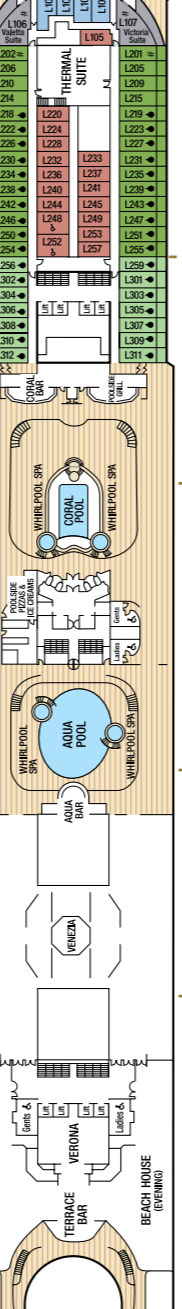

RIVIERA DECK