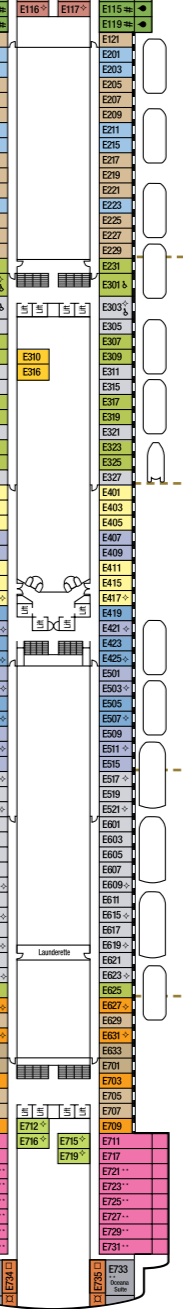

AZURA

115,055 tons
 Entered service in 2010
 Normal operating capacity:
 3,100 passengers and 1,250 crew

Penthouse Suite with Bath/Shower

A1 A Deck

Suite with Bath/Shower

B2 Riviera Deck

B4 A, C & D Deck

B5 Lido & E Deck

BE D Deck

Superior Deluxe Balcony with Bath/Shower

DA DB DD D Deck

DE D & E Deck

Balcony with Shower

HA A, B & C Deck

HB A, B, C & Riviera Deck

HC Lido & Riviera Deck

HD A, B, C & D Deck

HE A, B, C, E & Riviera Deck

HF E, Lido & Riviera Deck

Outside with shower

LB E Deck

LC P Deck

LE E Deck

LF P Deck

D DECK

E DECK

PROM DECK

F DECK

P DECK

SKY DECK

G DECK

FORWARD