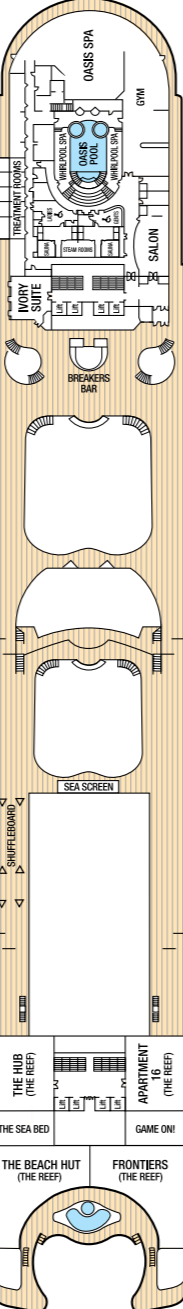

MB MC ME E Deck

MF Lido & E Deck

Outside (Obstructed View) with Shower

NB NC NF E Deck

Larger Inside with Shower

OB Riviera Deck

Inside with Shower

PA PB A, B, C & D Deck

PC E, P & Riviera Deck

PD A, B, C & D Deck

PE A, B, C, D, E & Riviera Deck

PF E, Lido, P & Riviera Deck

Single Outside with Shower

RC F Deck

Single Inside with Shower

SC F Deck

CABIN NOTES

- Cabin has one additional bed in the form of a single sofa bed
- Cabin has one additional bed in the form of an upper pullman berth
- ** Cabin has two additional beds in the form of a double sofa bed
- ✧ Cabin has two additional beds in the form of upper pullman berths
- Fixed twin beds
- # Steel fronted balcony
- ∨ Overlooked by balconies above
- ♣ Cabin is partially shaded
- ⊠ All adapted cabins have a shower only
- ⊞ Part obstructed view

Note:

All upper berths in twin cabins are accessible via a ladder. When upper berths are in use lower berths cannot be converted to a double.

Balconies in the forward section of the ship can be overlooked by the bridge.

BE Suites: D105 and D106 are large suites consisting of two bedrooms, two bathrooms with bath and shower, a lounge and a large balcony. These suites are suitable for sharing couples or families.

B5 Suites: Please note that suites L106 and L107 do not feature a dressing area, and they have a standard bath with a fixed shower attachment. They have a metal fronted balcony and a view over the observation deck area.

SUN DECK

AQUA DECK

LIDO DECK