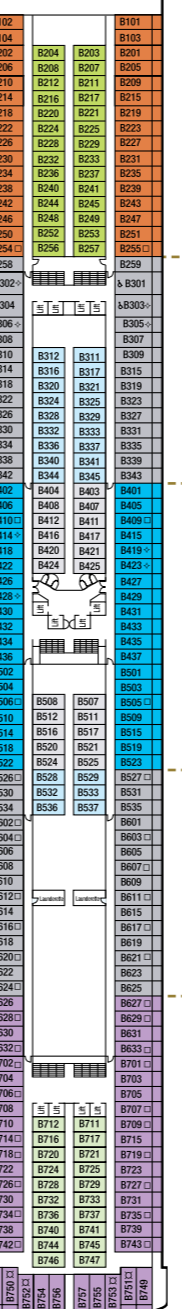

AZURA

115,055 tons
Entered service in 2010
Normal operating capacity:
3,100 passengers and 1,250 crew

Penthouse Suite with Bath/Shower

A1 A Deck

Suite with Bath/Shower

B2 Riviera Deck

B4 A, C & D Deck

B5 Lido & E Deck

BE D Deck

Superior Deluxe Balcony with Bath/Shower

DA DB DD D Deck

DE D & E Deck

Balcony with Shower

HA A, B & C Deck

HB A, B, C & Riviera Deck

HC Lido & Riviera Deck

HD A, B, C & D Deck

HE A, B, C, E & Riviera Deck

HF E, Lido & Riviera Deck

Outside with shower

LB E Deck

LC P Deck

LE E Deck

LF P Deck

Outside (Part Obstructed View) with Shower

MB MC ME E Deck

MF Lido & E Deck

Outside (Obstructed View) with Shower

NB NC NF E Deck

Larger Inside with Shower

OB Riviera Deck

Inside with Shower

PA PB A, B, C & D Deck

PC E, P & Riviera Deck

PD A, B, C & D Deck

PE A, B, C, D, E & Riviera Deck

PF E, Lido, P & Riviera Deck

Single Outside with Shower

RC F Deck

Single Inside with Shower

SC F Deck

CABIN NOTES

- Cabin has one additional bed in the form of a single sofa bed
- Cabin has one additional bed in the form of an upper pullman berth
- ** Cabin has two additional beds in the form of a double sofa bed
- ✧ Cabin has two additional beds in the form of upper pullman berths
- Fixed twin beds
- # Steel fronted balcony
- ∨ Overlooked by balconies above
- ♣ Cabin is partially shaded
- ⊠ All adapted cabins have a shower only
- ⊞ Part obstructed view

Note:

All upper berths in twin cabins are accessible via a ladder. When upper berths are in use lower berths cannot be converted to a double.

Balconies in the forward section of the ship can be overlooked by the bridge.

BE Suites: D105 and D106 are large suites consisting of two bedrooms, two bathrooms with bath and shower, a lounge and a large balcony. These suites are suitable for sharing couples or families.