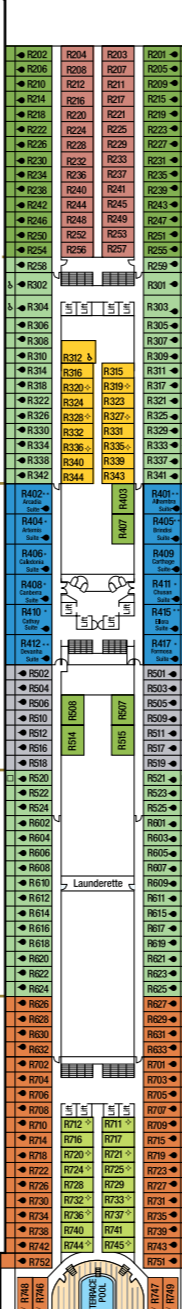

AZURA

115,055 tons
Entered service in 2010
Normal operating capacity:
3,100 passengers and 1,250 crew

Penthouse Suite with Bath/Shower

A1 A Deck

Suite with Bath/Shower

B2 Riviera Deck

B4 A, C & D Deck

B5 Lido & E Deck

BE D Deck

Superior Deluxe Balcony with Bath/Shower

DA DB DD D Deck

DE D & E Deck

Balcony with Shower

HA A, B & C Deck

HB A, B, C & Riviera Deck

HC Lido & Riviera Deck

HD A, B, C & D Deck

HE A, B, C, E & Riviera Deck

HF E, Lido & Riviera Deck

Outside with shower

LB E Deck

LC P Deck

LE E Deck

LF P Deck

Outside (Part Obstructed View) with Shower

MB MC ME E Deck

MF Lido & E Deck

Outside (Obstructed View) with Shower

NB NC NF E Deck

Larger Inside with Shower

OB Riviera Deck

Inside with Shower

PA PB A, B, C & D Deck

PC E, P & Riviera Deck

PD A, B, C & D Deck

PE A, B, C, D, E & Riviera Deck

PF E, Lido, P & Riviera Deck

Single Outside with Shower

RC F Deck

Single Inside with Shower

SC F Deck

CABIN NOTES

- Cabin has one additional bed in the form of a single sofa bed
- Cabin has one additional bed in the form of an upper pullman berth
- ** Cabin has two additional beds in the form of a double sofa bed
- ✧ Cabin has two additional beds in the form of upper pullman berths
- Fixed twin beds
- # Steel fronted balcony
- ∨ Overlooked by balconies above
- ♣ Cabin is partially shaded
- ⊠ All adapted cabins have a shower only
- ⊞ Part obstructed view

Note:

All upper berths in twin cabins are accessible via a ladder. When upper berths are in use lower berths cannot be converted to a double.

Balconies in the forward section of the ship can be overlooked by the bridge.

BE Suites: D105 and D106 are large suites consisting of two bedrooms, two bathrooms with bath and shower, a lounge and a large balcony. These suites are suitable for sharing couples or families.