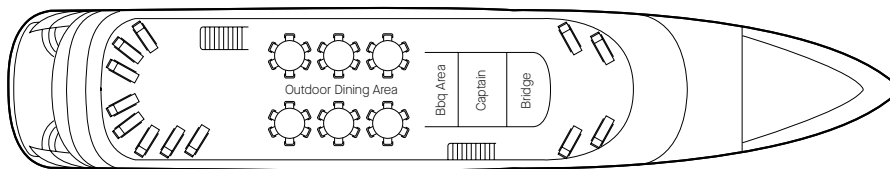

MV LADY ELEGANZA

SUN DECK

UPPER DECK

MAIN DECK

LOWER DECK

Suite Categories

LOWER DECK

Category 1
Porthole Cabin - Double Only

MV Lady Eleganza - Built 2021

• Length: 49m • Max. Cruising Speed: 10 Knots • Guest Capacity: 34