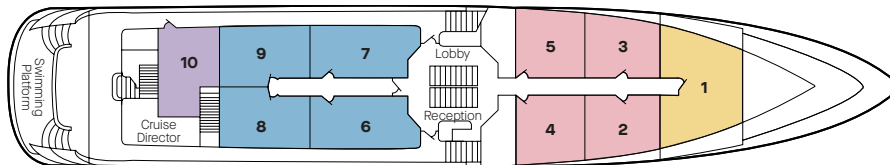

MV LADY ELEGANZA

SUN DECK

UPPER DECK

MAIN DECK

LOWER DECK

Suite Categories

LOWER DECK

Category 1
Porthole Cabin - Double Only

Category 2
Window Cabin

Category 6
Porthole Cabin - Single Use

MAIN DECK

Category 1
Window Cabin

Category 3
Window Cabin

Category 4
Window Cabin - Double Only

Category 5
Porthole Cabin - Double Only

TECHNICAL DATA

MV Lady Eleganza - Built 2021

• Length: 49m • Max. Cruising Speed: 10 Knots • Guest Capacity: 34