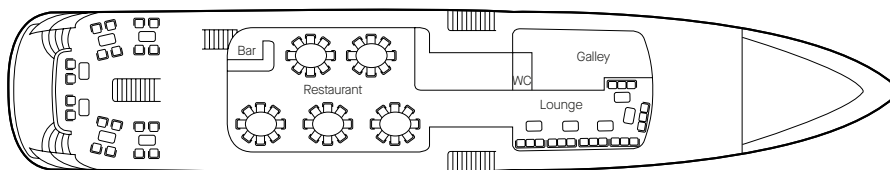

MV LADY ELEGANZA

SUN DECK

UPPER DECK

MAIN DECK

LOWER DECK

Suite Categories

LOWER DECK

Category 1
Porthole Cabin - Double Only

Category 2
Window Cabin

Category 6
Porthole Cabin - Single Use

MAIN DECK

Category 1
Window Cabin

Category 3
Window Cabin

Category 4
Window Cabin - Double Only

Category 5
Porthole Cabin - Double Only

TECHNICAL DATA

MV Lady Eleganza - Built 2021

• Length: 49m • Max. Cruising Speed: 10 Knots • Guest Capacity: 34