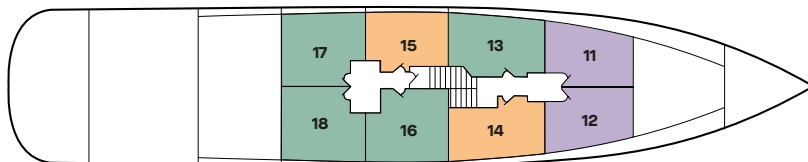

MV LADY ELEGANZA

SUN DECK

UPPER DECK

MAIN DECK

LOWER DECK

Suite Categories

LOWER DECK

Category 1
Porthole Cabin - Double Only

MV Lady Eleganza - Built 2021

• Length: 49m • Max. Cruising Speed: 10 Knots • Guest Capacity: 34