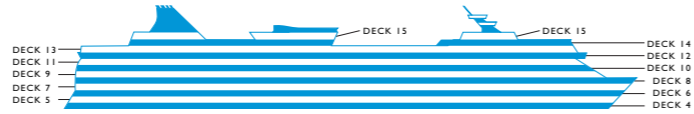

Norwegian Pearl

Eat - 13 Dining Choices

Summer Palace Main Dining Room
Indigo Main Dining Room
Le Bistro French Restaurant*
Lotus Garden Asian Restaurant*
Teppanyaki*
Sushi Bar*
Cagney's Steakhouse*
Mambos Latin/Tapas Restaurant*
Garden Café/Great Outdoors
La Cucina Italian Restaurant*
Blue Lagoon
Topsiders Bar & Grill
Room Service

Drink - 13 Bars & Lounges

Spinnaker Lounge
Pearl Club Casino Bar
Bliss Ultra Lounge & Nightclub
Maltings Beer & Whiskey Bar
Star Bar
Magnum's Champagne & Wine Bar
Shakers Martini & Cocktail Bar
Java Café
Sky High Bar
Topsiders Bar & Grill
The Great Outdoors Bar
Sake Bar
Mambos Latin/Tapas Bar

Play - Recreation & Amenities

Tahitian Pool
6 Hot Tubs
Kid's Pool
South Pacific Health Spa
Trade Routes Boutiques
Meeting Rooms
The Chapel
LifeStyle Room
Art Gallery & Internet Café
Photo Gallery
Corona Cigar Club
Bowling Alley
Climbing Wall

Aqua Kid's Club
Metro Centre
Video Arcade
Ice Cream Bar
Trade Routes Boutiques
Meeting Rooms
The Chapel
LifeStyle Room
Art Gallery & Internet Café
Photo Gallery
Corona Cigar Club
Bowling Alley
Climbing Wall

Ship Facts

Built: 2006
Gross Tonnage: 93,000
Overall Length: 965 feet
Beam: 105 feet
Draft: 27 feet
Engines: Diesel Electric
Cruise Speed: 25 knots
Guests: 2,394 (double occupancy)
Crew: 1,087

Suites & Penthouses
S1 S2 S3 S4 S5 SC SE
SF M1 MA MB MX