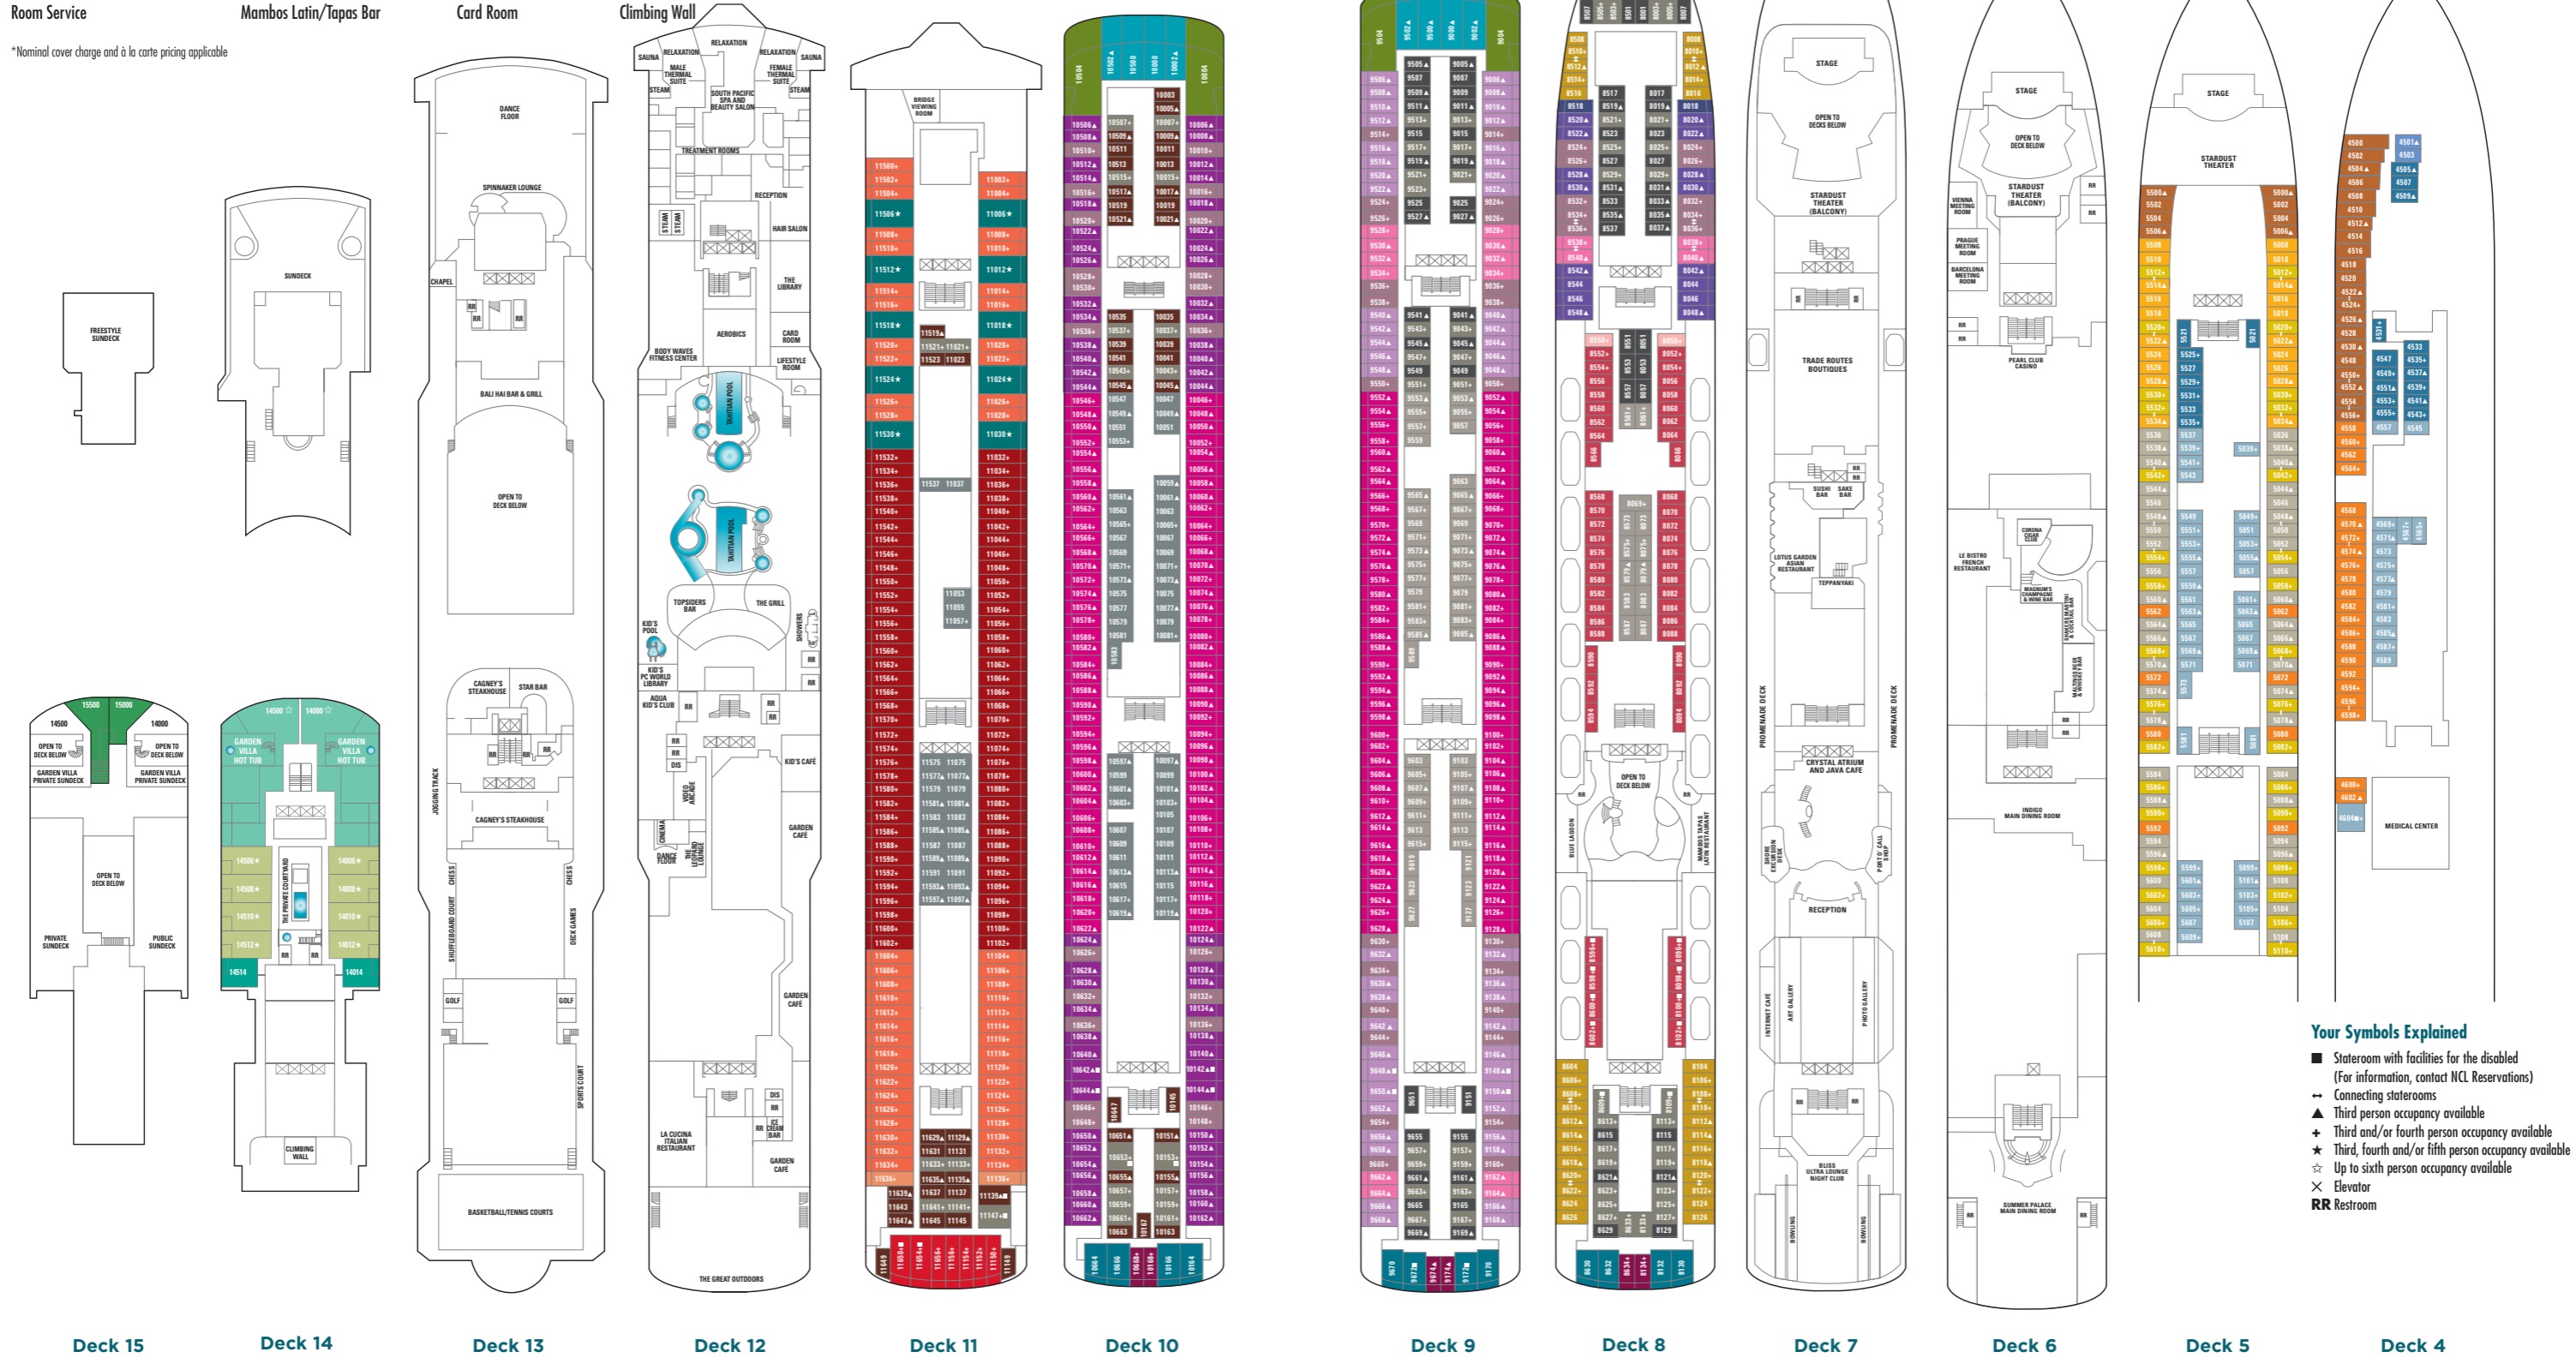

Norwegian Pearl

Eat - 13 Dining Choices

Summer Palace Main Dining Room
Indigo Main Dining Room
Le Bistro French Restaurant*
Lotus Garden Asian Restaurant*
Teppanyaki*
Sushi Bar*
Cagney's Steakhouse*
Mambos Latin/Tapas Restaurant*
Garden Café/Great Outdoors
La Cucina Italian Restaurant*
Blue Lagoon
Topsiders Bar & Grill
Room Service

Drink - 13 Bars & Lounges

Spinnaker Lounge
Pearl Club Casino Bar
Bliss Ultra Lounge & Nightclub
Maltings Beer & Whiskey Bar
Star Bar
Magnum's Champagne & Wine Bar
Shakers Martini & Cocktail Bar
Java Café
Sky High Bar
Topsiders Bar & Grill
The Great Outdoors Bar
Sake Bar
Mambos Latin/Tapas Bar

Play - Recreation & Amenities

Tahitian Pool
6 Hot Tubs
Kid's Pool
South Pacific Health Spa
Trade Routes Boutiques
Meeting Rooms
The Chapel
LifeStyle Room
Art Gallery & Internet Café
Photo Gallery
Corona Cigar Club
Bowling Alley
Climbing Wall

Aqua Kid's Club
Metro Centre
Video Arcade
Ice Cream Bar
Trade Routes Boutiques
Meeting Rooms
The Chapel
LifeStyle Room
Art Gallery & Internet Café
Photo Gallery
Corona Cigar Club
Bowling Alley
Climbing Wall

Ship Facts

Built: 2006
Gross Tonnage: 93,000
Overall Length: 965 feet
Beam: 105 feet
Draft: 27 feet
Engines: Diesel Electric
Cruise Speed: 25 knots
Guests: 2,394 (double occupancy)
Crew: 1,087

Your Symbols Explained

- Stateroom with facilities for the disabled (For information, contact NCL Reservations)
- ↔ Connecting staterooms
- ▲ Third person occupancy available
- ✦ Third and/or fourth person occupancy available
- ★ Third, fourth and/or fifth person occupancy available
- ⬆ Up to sixth person occupancy available
- ⊗ Elevator
- RR Restroom