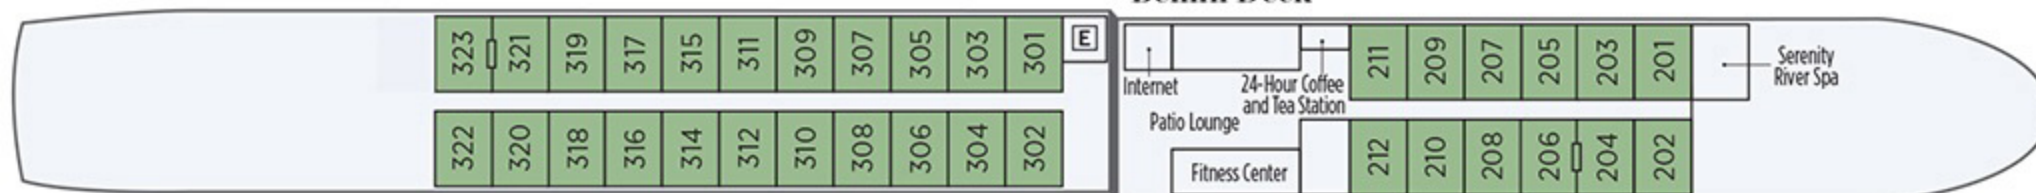

Casanova Deck

Staterooms 321/323 and 204/206 available as connecting staterooms

Bellini Deck

Tintoretto Deck