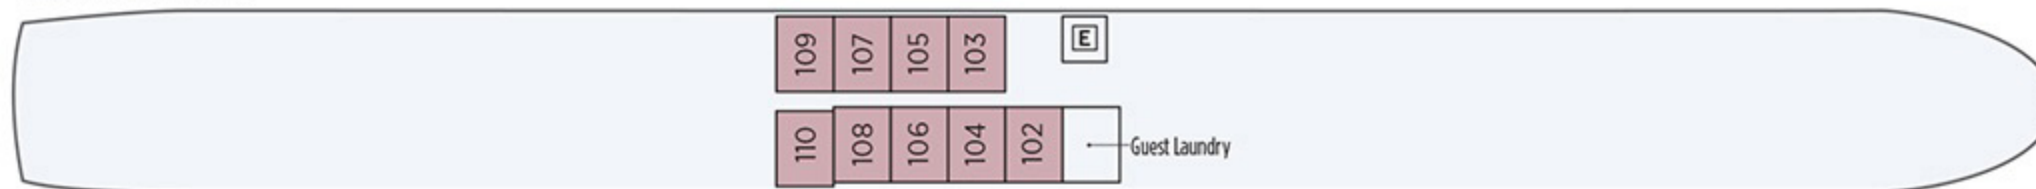

Suite
 French Balcony
 Deluxe
 Classic
E Elevator