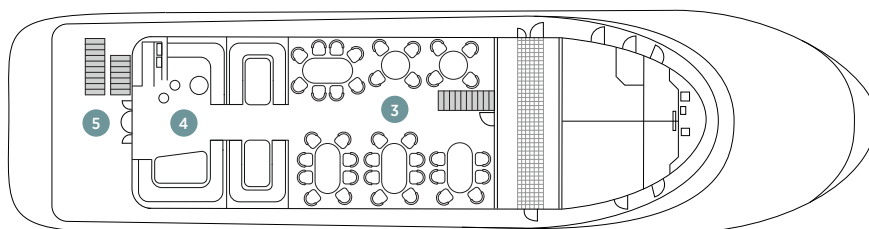

MV Adriatic Pearl deck plans

• Built: 2012 • Length: 134ft (41m) • Guests: 36 • Cabins: 18 • Crew Members: 8

Sun Deck

Upper Deck

Middle Deck

Lower Deck

Cabin Categories		
Middle Deck		Size ft ² (m ²)
CAT A	Double cabin with window	118-140 ft ² (11-13m ²)
CAT B	Double cabin with window	118-140 ft ² (11-13m ²)
Lower Deck		Size ft ² (m ²)
CAT C	Double cabin with port hole	150-194 ft ² (14-18m ²)

- 1 Sun Deck
- 2 Sun Deck with canopy
- 3 Restaurant
- 4 Lounge
- 5 The Terrace
- 6 Platform

Please note: The cabin and deck plans, sizes and photographs are an indication only and are subject to variation.