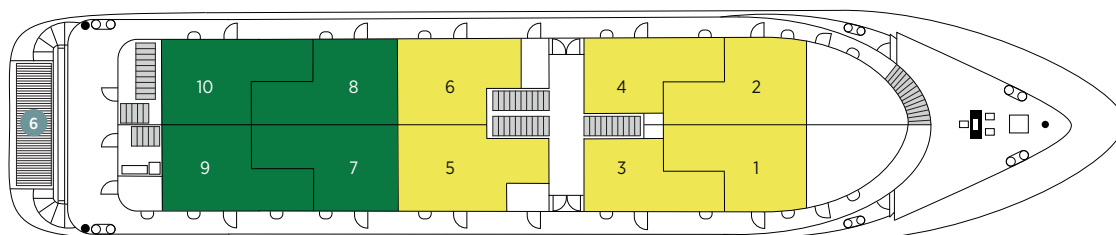

MV Adriatic Pearl deck plans

• Built: 2012 • Length: 134ft (41m) • Guests: 36 • Cabins: 18 • Crew Members: 8

Sun Deck

Upper Deck

Middle Deck

Lower Deck

Cabin Categories		
Middle Deck		Size ft ² (m ²)
CAT A	Double cabin with window	118-140 ft ² (11-13m ²)
CAT B	Double cabin with window	118-140 ft ² (11-13m ²)
Lower Deck		Size ft ² (m ²)
CAT C	Double cabin with port hole	150-194 ft ² (14-18m ²)

- 1 Sun Deck
- 2 Sun Deck with canopy
- 3 Restaurant
- 4 Lounge
- 5 The Terrace
- 6 Platform

Please note: The cabin and deck plans, sizes and photographs are an indication only and are subject to variation.