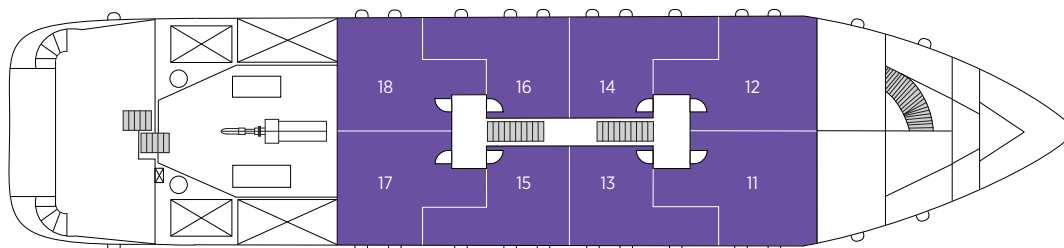

MV Adriatic Pearl deck plans

• Built: 2012 • Length: 134ft (41m) • Guests: 36 • Cabins: 18 • Crew Members: 8

Sun Deck

Upper Deck

Middle Deck

Lower Deck

Cabin Categories		
Middle Deck		Size ft ² (m ²)
CAT A	Double cabin with window	118-140 ft ² (11-13m ²)
CAT B	Double cabin with window	118-140 ft ² (11-13m ²)
Lower Deck		Size ft ² (m ²)
CAT C	Double cabin with port hole	150-194 ft ² (14-18m ²)

- 1 Sun Deck
- 2 Sun Deck with canopy
- 3 Restaurant
- 4 Lounge
- 5 The Terrace
- 6 Platform

Please note: The cabin and deck plans, sizes and photographs are an indication only and are subject to variation.