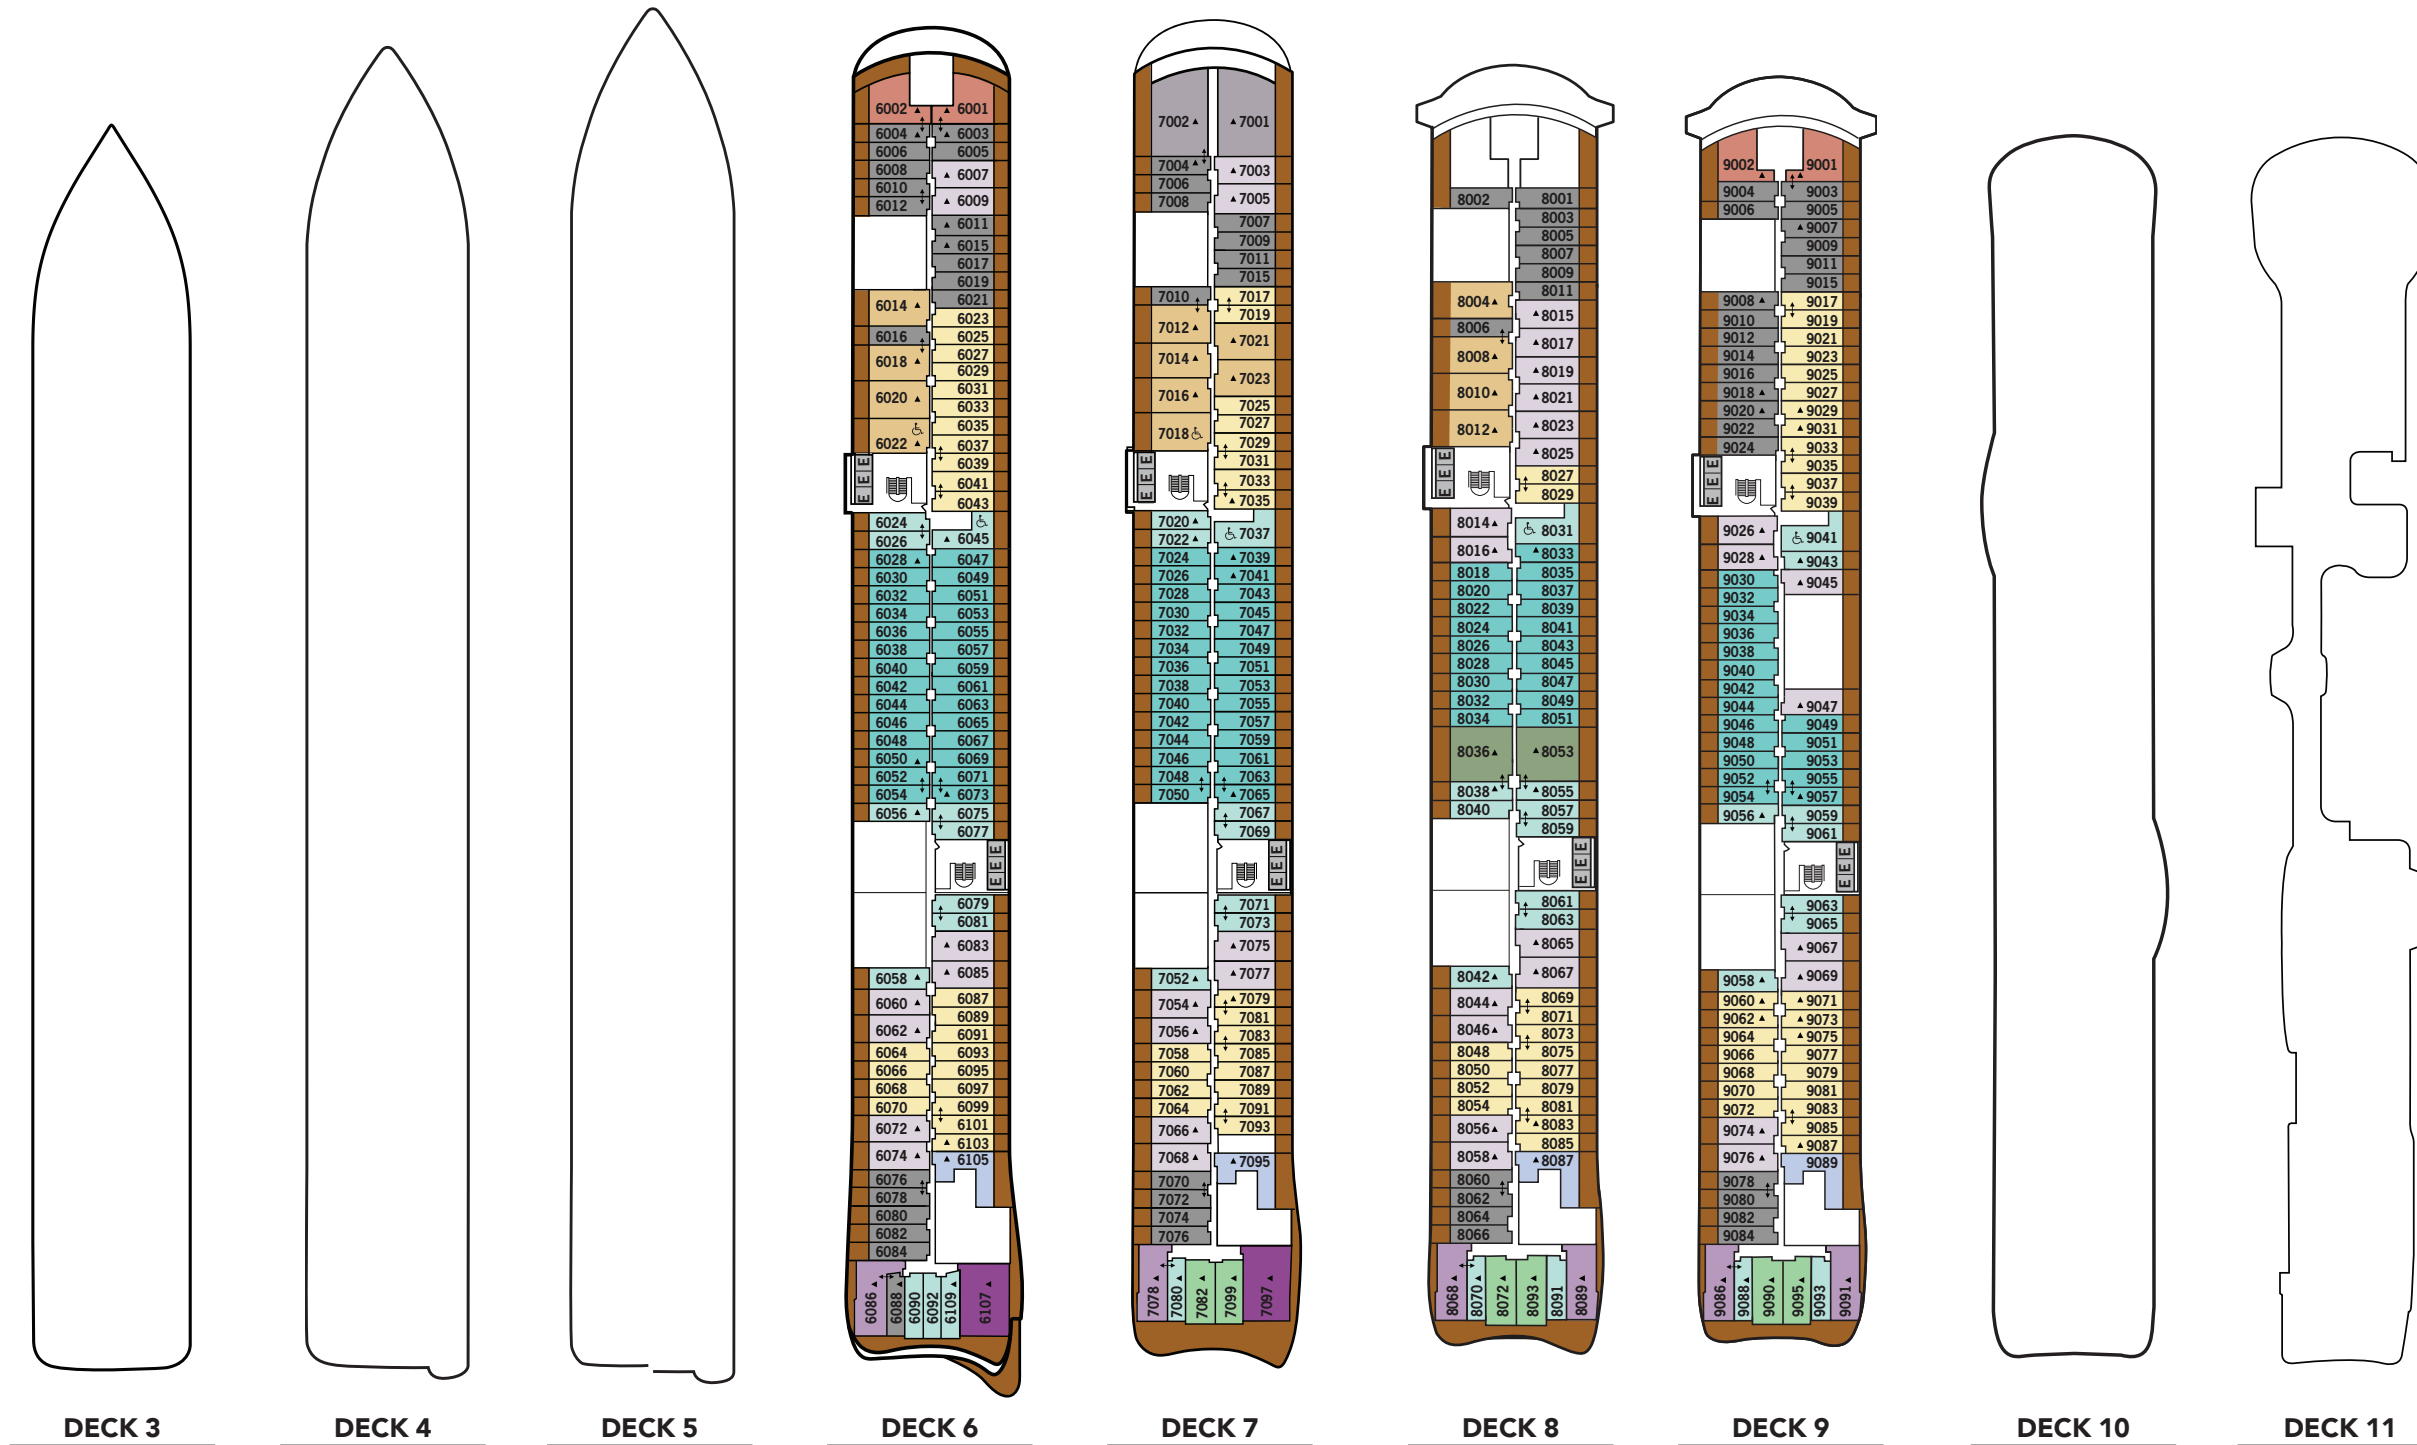

# SILVER NOVA – Deck Plans

## SPECIFICATIONS

- Crew . . . . . 556
- Officers . . . . . International
- Guests . . . . . 728
- Tonnage . . . . . 54,700
- Length . . . . . 801 Feet / 244.16 Mt
- Width . . . . . 97 Feet / 9.6 Mt
- Speed . . . . . 19.4 Knots
- Passenger Decks . . . . . 9
- Connecting Suites . . . . . ↕
- 3rd Guest Capacity . . . . . ▲
- Wheelchair Accessible Suites . . . . . ♿
- Built . . . . . 2023
- Registry . . . . . Bahamas