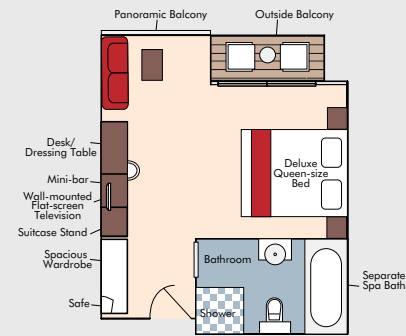

RV APSARA

SUITE CATEGORIES

- **Mekong**
French Balcony, Outside Balcony & Balcony Terrace
- **Sadec**
French Balcony & Outside Balcony
- **Cat. A**
French Balcony & Outside Balcony
- **Cat. B+**
French Balcony & Outside Balcony
- **Cat. B**
French Balcony & Outside Balcony
- **Cat. C**
French Balcony & Outside Balcony

TECHNICAL DATA

RV Apsara - Launched 2011 - Refurbished 2016
 • Decks: 4 • Length: 92.5 m • Crew: 50 • Suites: 54

Deluxe Twin Balcony Suite
Categories: C, B, B+ and A

226 square feet/21 square metres

Sadec Twin Balcony Suite
Category: Sadec

290 square feet/26.9 square metres

Mekong Balcony Suite
Category: Mekong

624 square feet/58 square metres