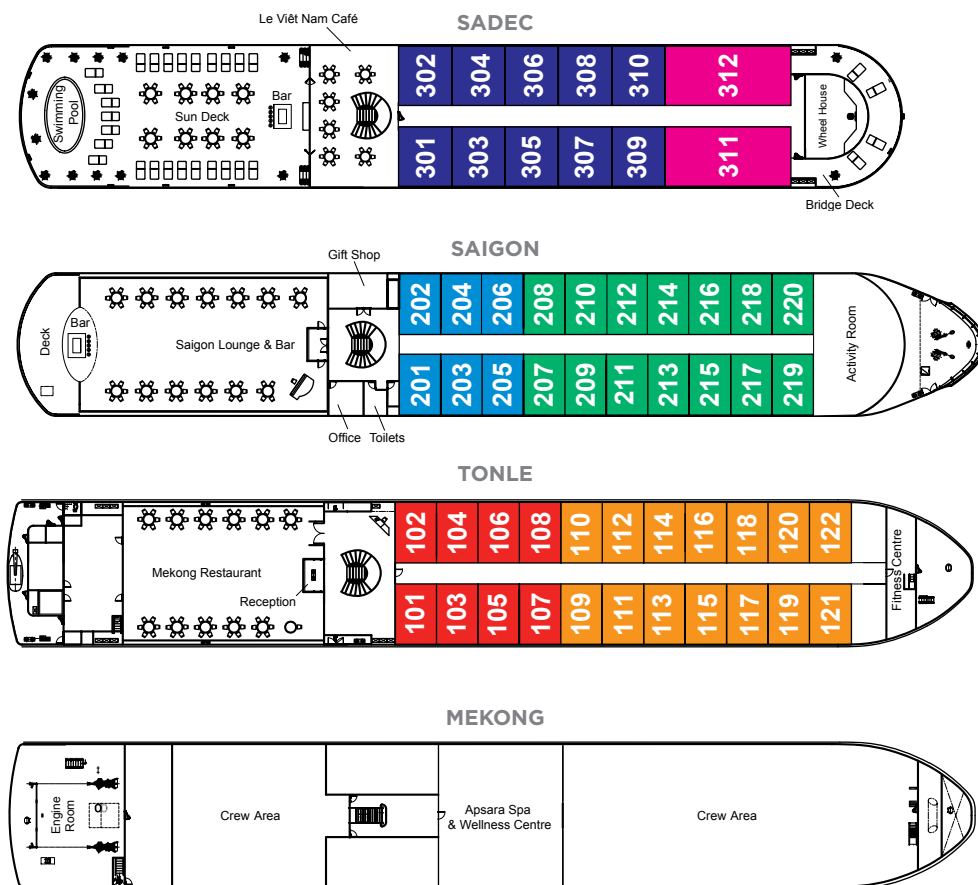

RV APSARA

SUITE CATEGORIES

- **Mekong**
French Balcony, Outside Balcony & Balcony Terrace
- **Sadec**
French Balcony & Outside Balcony
- **Cat. A**
French Balcony & Outside Balcony
- **Cat. B+**
French Balcony & Outside Balcony
- **Cat. B**
French Balcony & Outside Balcony
- **Cat. C**
French Balcony & Outside Balcony

TECHNICAL DATA

RV Apsara - Launched 2011 - Refurbished 2016
 • Decks: 4 • Length: 92.5 m • Crew: 50 • Suites: 54

Deluxe Twin Balcony Suite
Categories: C, B, B+ and A

226 square feet/21 square metres

Sadec Twin Balcony Suite
Category: Sadec

290 square feet/26.9 square metres

Mekong Balcony Suite
Category: Mekong

624 square feet/58 square metres