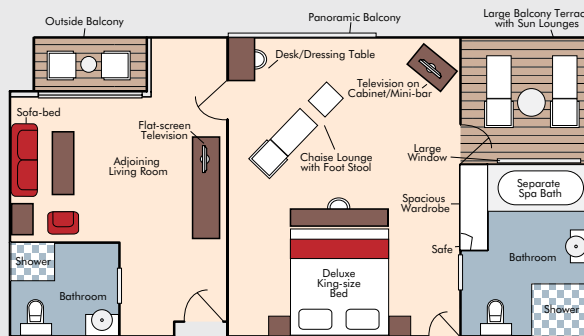

RV APSARA

SUITE CATEGORIES

- **Mekong**
French Balcony, Outside Balcony & Balcony Terrace
- **Sadec**
French Balcony & Outside Balcony
- **Cat. A**
French Balcony & Outside Balcony
- **Cat. B+**
French Balcony & Outside Balcony
- **Cat. B**
French Balcony & Outside Balcony
- **Cat. C**
French Balcony & Outside Balcony

TECHNICAL DATA

RV Apsara - Launched 2011 - Refurbished 2016
 • Decks: 4 • Length: 92.5 m • Crew: 50 • Suites: 54

Deluxe Twin Balcony Suite
Categories: C, B, B+ and A

226 square feet/21 square metres

Sadec Twin Balcony Suite
Category: Sadec

290 square feet/26.9 square metres

Mekong Balcony Suite
Category: Mekong

624 square feet/58 square metres