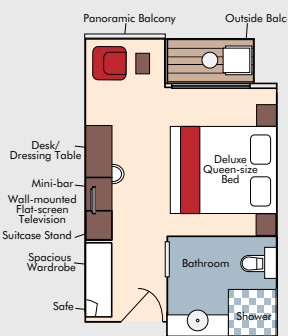

RV APSARA

SUITE CATEGORIES

- **Mekong**
French Balcony, Outside Balcony & Balcony Terrace
- **Sadec**
French Balcony & Outside Balcony
- **Cat. A**
French Balcony & Outside Balcony
- **Cat. B+**
French Balcony & Outside Balcony
- **Cat. B**
French Balcony & Outside Balcony
- **Cat. C**
French Balcony & Outside Balcony

TECHNICAL DATA

RV Apsara - Launched 2011 - Refurbished 2016
 • Decks: 4 • Length: 92.5 m • Crew: 50 • Suites: 54

Deluxe Twin Balcony Suite
Categories: C, B, B+ and A

226 square feet/21 square metres

Sadec Twin Balcony Suite
Category: Sadec

290 square feet/26.9 square metres

Mekong Balcony Suite
Category: Mekong

624 square feet/58 square metres