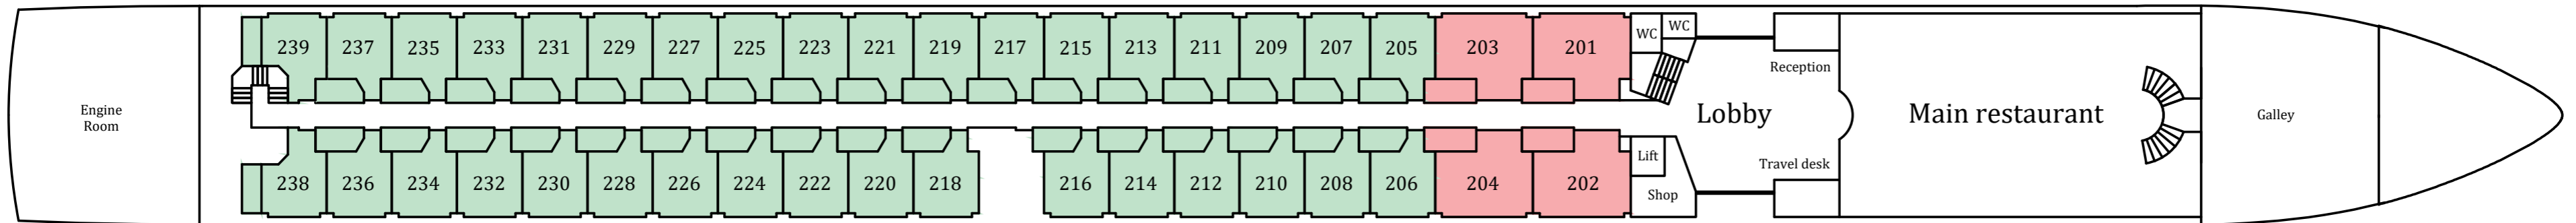

- 16 double cabins (16 m2)

SUN DECK

DIAMOND DECK

RUBY DECK

EMERALD DECK