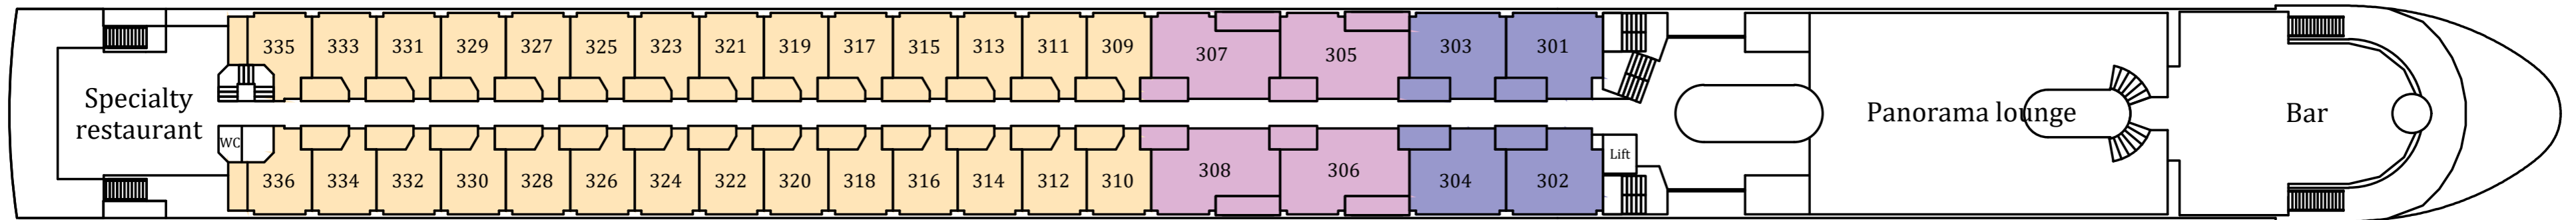

Riviera Radiance deck plan

DIAMOND DECK

- 4 Deluxe balcony suites (32 m2)
- 4 Superior suites (24 m2)
- 28 Double cabins (16 m2)

RUBY DECK

- 4 Superior suites (24 m2)
- 35 Double cabins (16 m2)

EMERALD DECK

- 16 double cabins (16 m2)

SUN DECK

DIAMOND DECK

RUBY DECK

EMERALD DECK