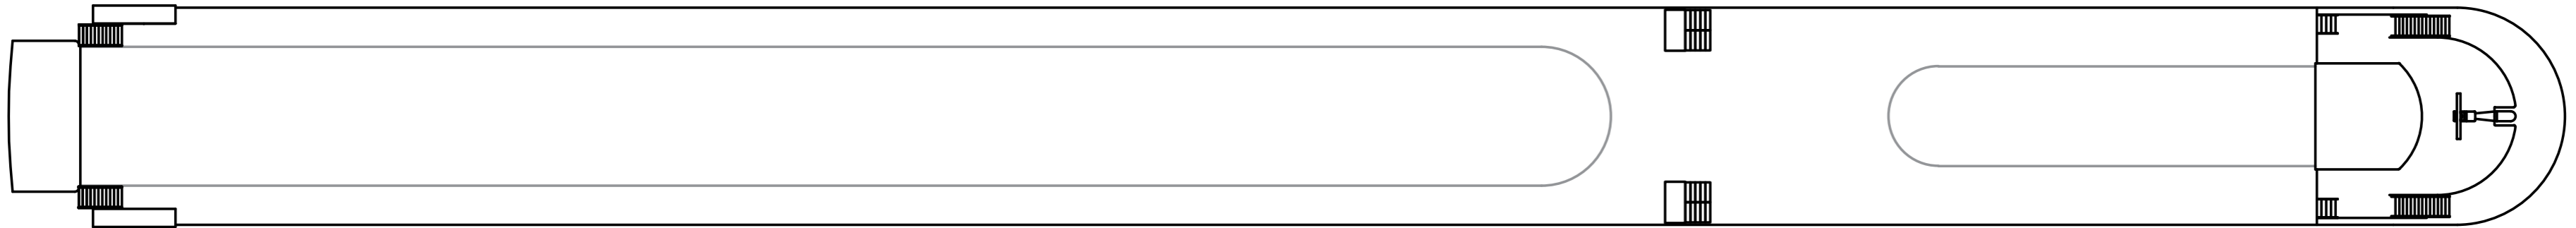

Riviera Radiance deck plan

DIAMOND DECK

- 4 Deluxe balcony suites (32 m2)
- 4 Superior suites (24 m2)
- 28 Double cabins (16 m2)

RUBY DECK

- 4 Superior suites (24 m2)
- 35 Double cabins (16 m2)

EMERALD DECK

- 16 double cabins (16 m2)

SUN DECK

DIAMOND DECK

RUBY DECK

EMERALD DECK