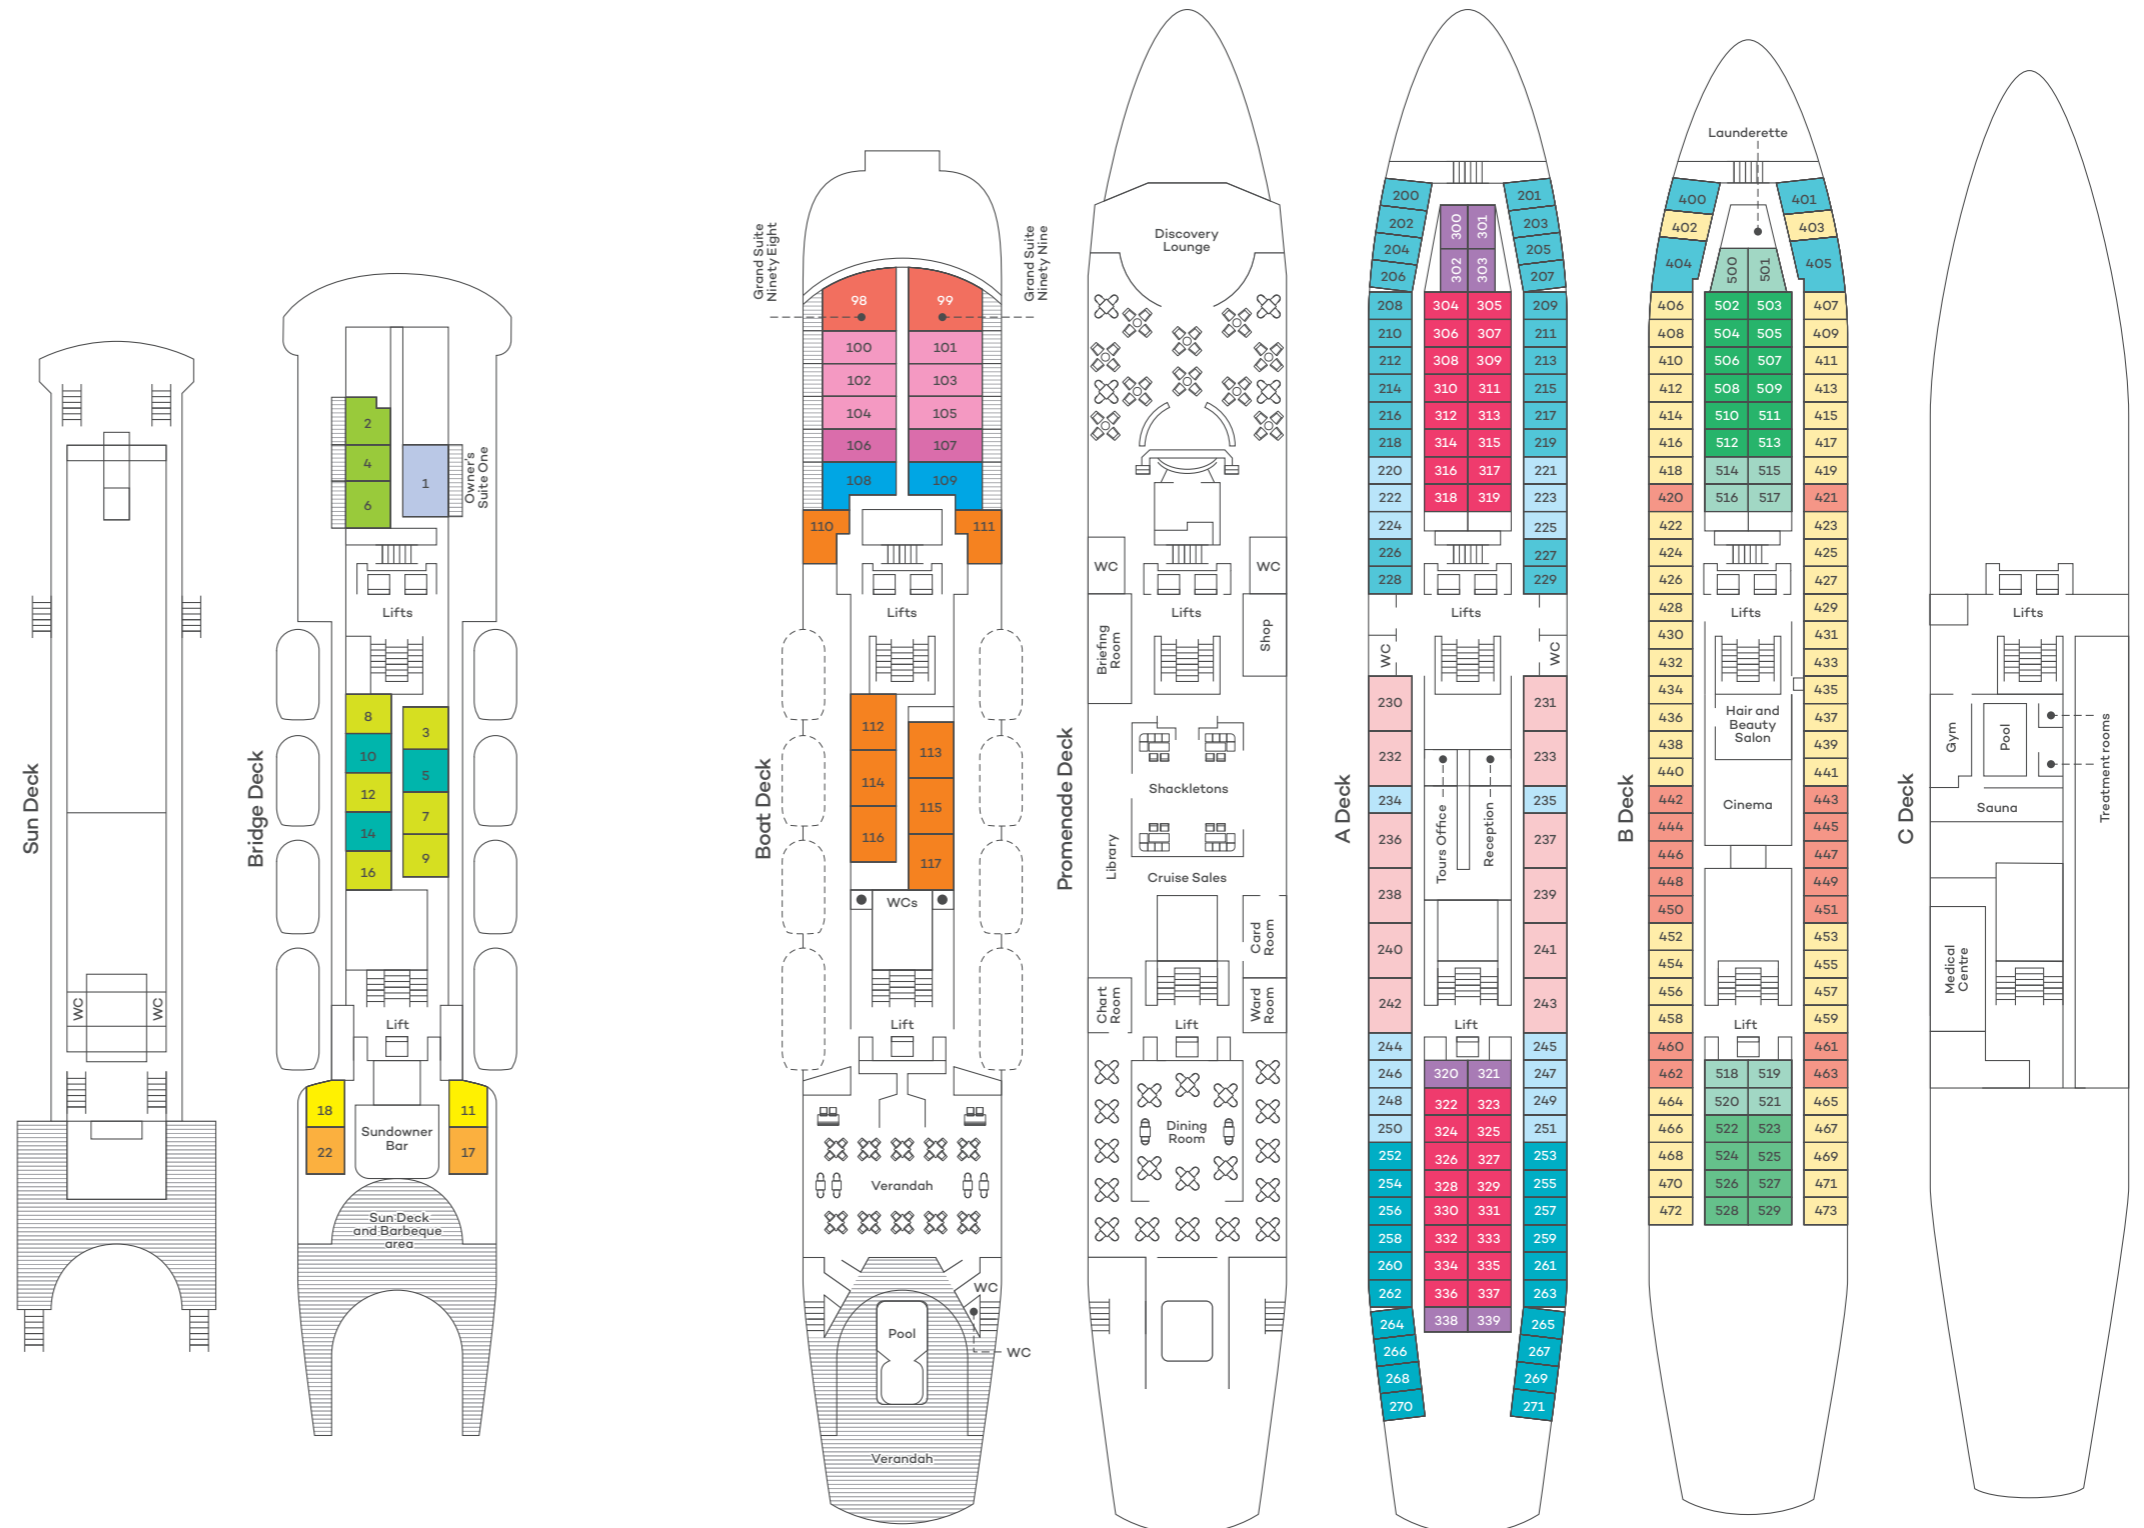

KEY: •Bath with separate shower and wc. §Bath with overhead shower and wc. All other cabins have shower and wc. *Wheelchair adapted cabin. #Twin beds or king-size bed. *Double bed only. *Partially obstructed view. *Obstructed view. ¥Glass door to Promenade shared with G and GS grade cabins. Most single cabins are twin cabins made available for sole occupancy. These cabin grades and deck plans are a guide only. Alterations may be necessary after publication.