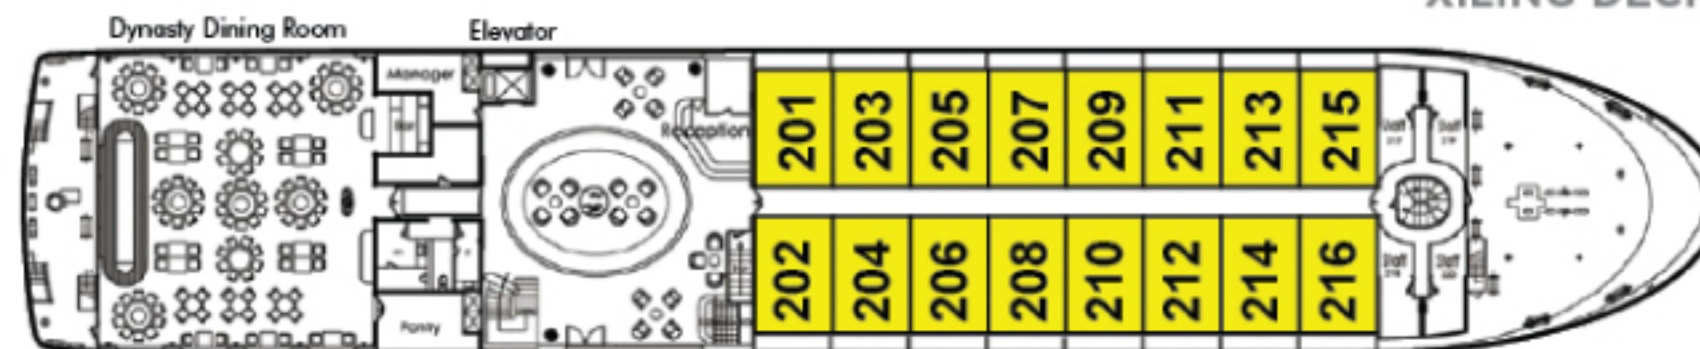

SANCTUARY YANGZI EXPLORER

EXPLORER DECK

QUTANG DECK

WU DECK

XILING DECK

MAIN DECK

SUITE CATEGORIES

- **Cat. A**
Deluxe Balcony
- **Cat. B**
Deluxe Balcony
- **Cat. C**
Private Balcony
- **Cat. D**
Private Balcony
- **Cat. E**
Private Balcony
- Suites**
Jade, Mandarin, Celestial & Imperial
Suites available on request

TECHNICAL DATA

Sanctuary Yangzi Explorer - Launched 2008

• Decks: 5 • Length: 91.44 m • Cabins: 62 • Crew: 130