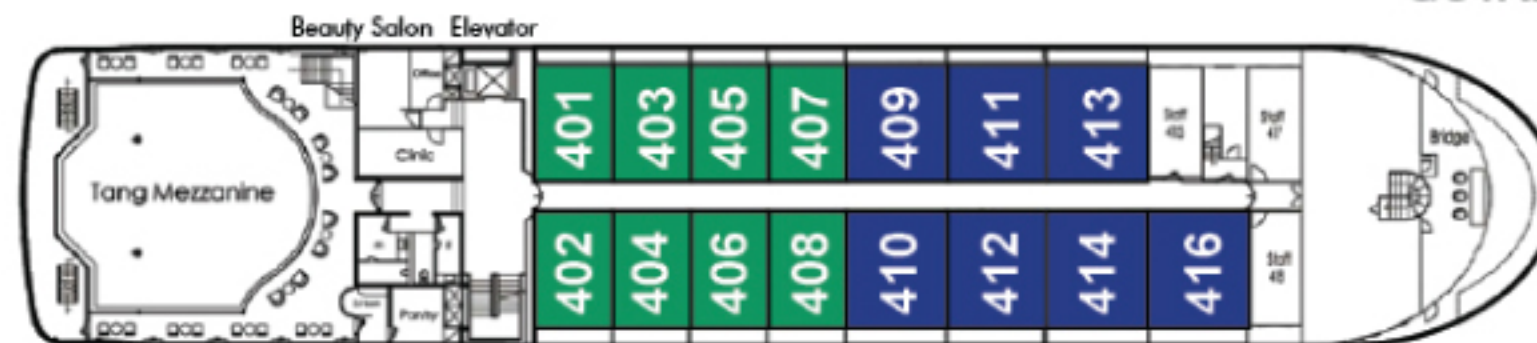

SANCTUARY YANGZI EXPLORER

EXPLORER DECK

QUTANG DECK

WU DECK

XILING DECK

MAIN DECK

SUITE CATEGORIES

- **Cat. A**
Deluxe Balcony
- **Cat. B**
Deluxe Balcony
- **Cat. C**
Private Balcony
- **Cat. D**
Private Balcony
- **Cat. E**
Private Balcony
- Suites**
Jade, Mandarin, Celestial & Imperial
Suites available on request

TECHNICAL DATA

Sanctuary Yangzi Explorer - Launched 2008

• Decks: 5 • Length: 91.44 m • Cabins: 62 • Crew: 130