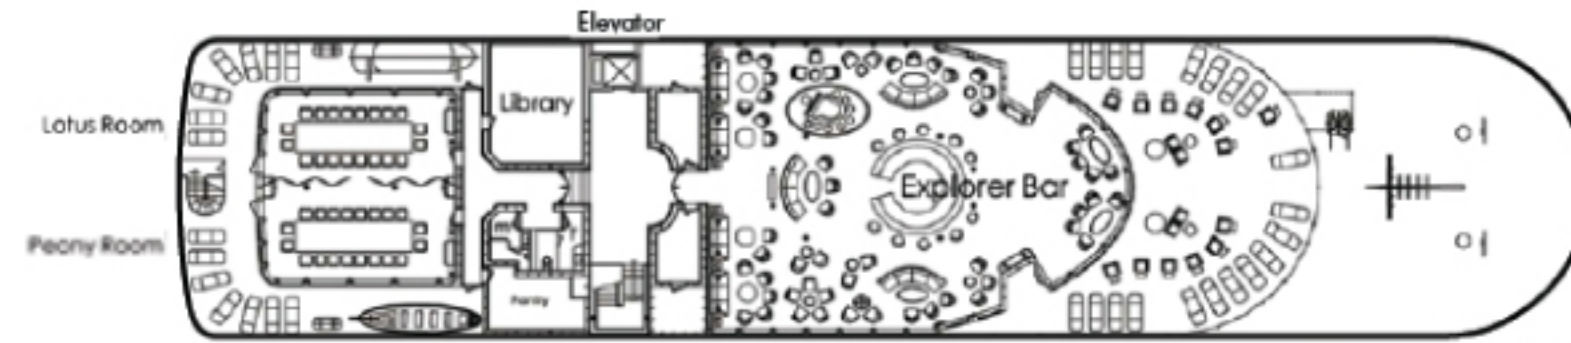

SANCTUARY YANGZI EXPLORER

EXPLORER DECK

QUTANG DECK

WU DECK

XILING DECK

MAIN DECK

SUITE CATEGORIES

- **Cat. A**
Deluxe Balcony
- **Cat. B**
Deluxe Balcony
- **Cat. C**
Private Balcony
- **Cat. D**
Private Balcony
- **Cat. E**
Private Balcony
- Suites**
Jade, Mandarin, Celestial & Imperial
Suites available on request

TECHNICAL DATA

Sanctuary Yangzi Explorer - Launched 2008

• Decks: 5 • Length: 91.44 m • Cabins: 62 • Crew: 130