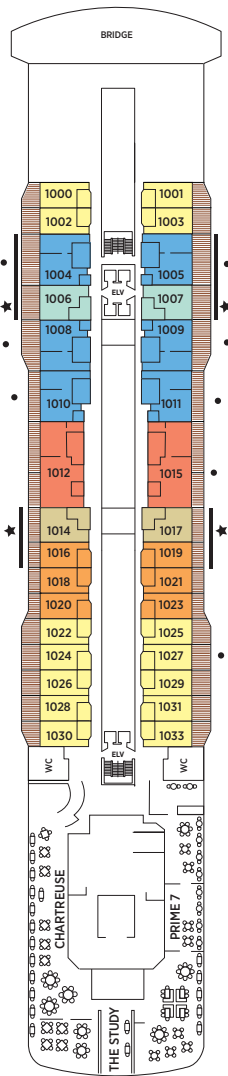

Seven Seas Splendor® DECK PLANS

DECK 4

DECK 5

DECK 6

DECK 7

DECK 8

- | | |
|---------------------|-------------------------|
| RS REGENT SUITE | D CONCIERGE SUITE |
| MS MASTER SUITE | E CONCIERGE SUITE |
| GS GRAND SUITE | F1 SUPERIOR SUITE |
| SP SPLENDOR SUITE | F2 SUPERIOR SUITE |
| SS SEVEN SEAS SUITE | G1 DELUXE VERANDA SUITE |
| A PENTHOUSE SUITE | G2 DELUXE VERANDA SUITE |
| B PENTHOUSE SUITE | H VERANDA SUITE |
| C PENTHOUSE SUITE | |

OVERALL LENGTH . . . 735 ft.
 BEAM (WIDTH) 102 ft.
 DRAFT 23 ft.
 SUITES 375
 GUESTS 750
 OFFICERS European
 CREW 542 International
 GUEST DECKS 10
 *GROSS TONNAGE . . . 55,254
 CRUISING SPEED 19.5 Knots
 SHIP'S REGISTRY Marshall Islands

DECK 9

DECK 10

DECK 11

DECK 12

DECK 14

- + 2-bedroom suite accommodates up to 6 guests
- Convertible sofa bed
- ♿ Wheelchair accessible suites 822, 823 and 916 have shower stall instead of bathtub
- Connecting suites
- ★ Bathroom features a glass-enclosed shower instead of bathtub in category A, B, C, G1, G2 and H