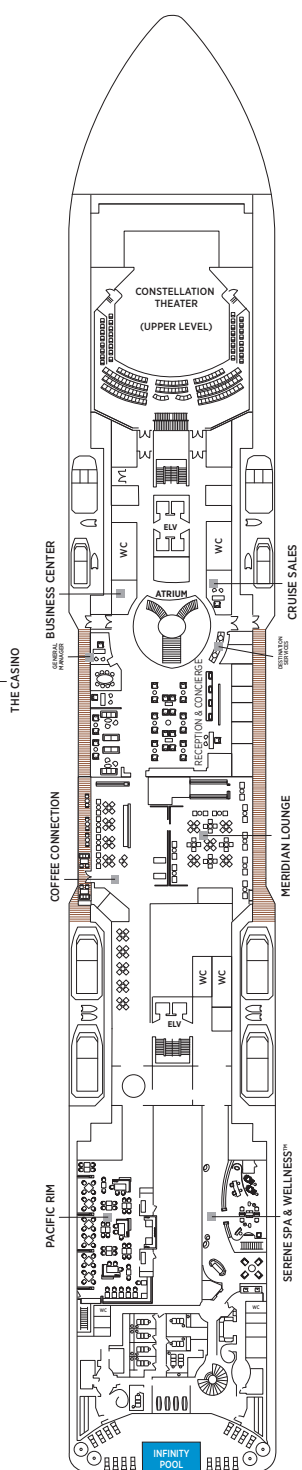

Seven Seas Splendor® DECK PLANS

DECK 4

DECK 5

DECK 6

DECK 7

DECK 8

- | | |
|---------------------|-------------------------|
| RS REGENT SUITE | D CONCIERGE SUITE |
| MS MASTER SUITE | E CONCIERGE SUITE |
| GS GRAND SUITE | F1 SUPERIOR SUITE |
| SP SPLENDOR SUITE | F2 SUPERIOR SUITE |
| SS SEVEN SEAS SUITE | G1 DELUXE VERANDA SUITE |
| A PENTHOUSE SUITE | G2 DELUXE VERANDA SUITE |
| B PENTHOUSE SUITE | H VERANDA SUITE |
| C PENTHOUSE SUITE | |

OVERALL LENGTH . . . 735 ft.
 BEAM (WIDTH) 102 ft.
 DRAFT 23 ft.
 SUITES 375
 GUESTS 750
 OFFICERS European
 CREW 542 International
 GUEST DECKS 10
 *GROSS TONNAGE . . . 55,254
 CRUISING SPEED 19.5 Knots
 SHIP'S REGISTRY Marshall Islands

DECK 9

DECK 10

DECK 11

DECK 12

DECK 14

- + 2-bedroom suite accommodates up to 6 guests
- Convertible sofa bed
- ♿ Wheelchair accessible suites 822, 823 and 916 have shower stall instead of bathtub
- Connecting suites
- ★ Bathroom features a glass-enclosed shower instead of bathtub in category A, B, C, G1, G2 and H