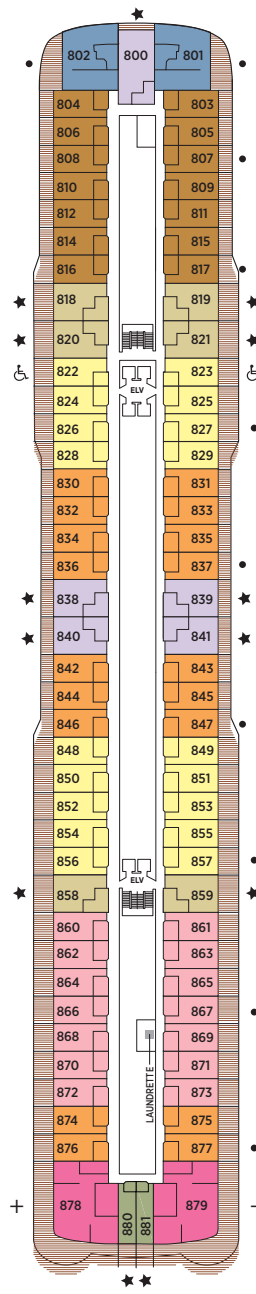

Seven Seas Splendor® DECK PLANS

DECK 4

DECK 5

DECK 6

DECK 7

DECK 8

- | | |
|---------------------|-------------------------|
| RS REGENT SUITE | D CONCIERGE SUITE |
| MS MASTER SUITE | E CONCIERGE SUITE |
| GS GRAND SUITE | F1 SUPERIOR SUITE |
| SP SPLENDOR SUITE | F2 SUPERIOR SUITE |
| SS SEVEN SEAS SUITE | G1 DELUXE VERANDA SUITE |
| A PENTHOUSE SUITE | G2 DELUXE VERANDA SUITE |
| B PENTHOUSE SUITE | H VERANDA SUITE |
| C PENTHOUSE SUITE | |

OVERALL LENGTH . . . 735 ft.
 BEAM (WIDTH) 102 ft.
 DRAFT 23 ft.
 SUITES 375
 GUESTS 750
 OFFICERS European
 CREW 542 International
 GUEST DECKS 10
 *GROSS TONNAGE . . . 55,254
 CRUISING SPEED 19.5 Knots
 SHIP'S REGISTRY Marshall Islands

DECK 9

DECK 10

DECK 11

DECK 12

DECK 14

- + 2-bedroom suite accommodates up to 6 guests
- Convertible sofa bed
- ♿ Wheelchair accessible suites 822, 823 and 916 have shower stall instead of bathtub
- Connecting suites
- ★ Bathroom features a glass-enclosed shower instead of bathtub in category A, B, C, G1, G2 and H