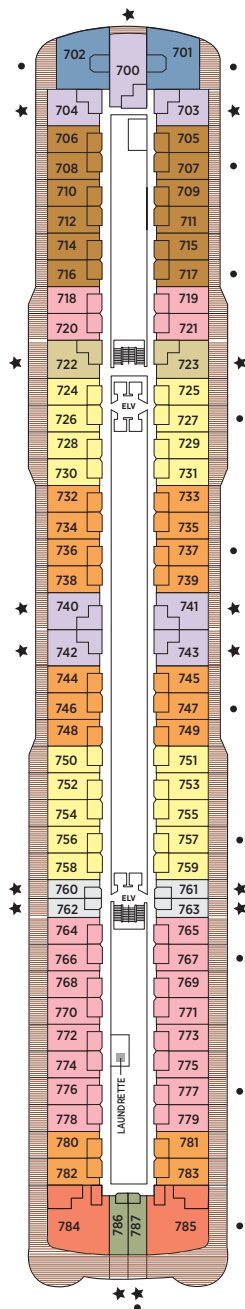

Seven Seas Splendor® DECK PLANS

DECK 4

DECK 5

DECK 6

DECK 7

DECK 8

- | | |
|---------------------|-------------------------|
| RS REGENT SUITE | D CONCIERGE SUITE |
| MS MASTER SUITE | E CONCIERGE SUITE |
| GS GRAND SUITE | F1 SUPERIOR SUITE |
| SP SPLENDOR SUITE | F2 SUPERIOR SUITE |
| SS SEVEN SEAS SUITE | G1 DELUXE VERANDA SUITE |
| A PENTHOUSE SUITE | G2 DELUXE VERANDA SUITE |
| B PENTHOUSE SUITE | H VERANDA SUITE |
| C PENTHOUSE SUITE | |

OVERALL LENGTH . . . 735 ft.
 BEAM (WIDTH) 102 ft.
 DRAFT 23 ft.
 SUITES 375
 GUESTS 750
 OFFICERS European
 CREW 542 International
 GUEST DECKS 10
 *GROSS TONNAGE . . . 55,254
 CRUISING SPEED 19.5 Knots
 SHIP'S REGISTRY Marshall Islands

DECK 9

DECK 10

DECK 11

DECK 12

DECK 14

- + 2-bedroom suite accommodates up to 6 guests
- Convertible sofa bed
- ♿ Wheelchair accessible suites 822, 823 and 916 have shower stall instead of bathtub
- Connecting suites
- ★ Bathroom features a glass-enclosed shower instead of bathtub in category A, B, C, G1, G2 and H

*Estimated gross tonnage
 Up to one rollaway bed can be added to most suites, please inquire at time of booking.