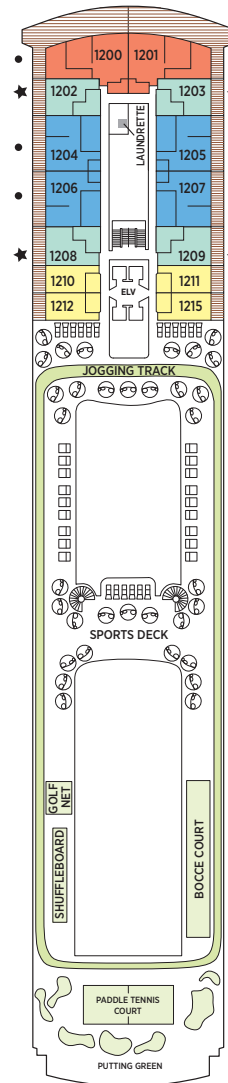

Seven Seas Splendor® DECK PLANS

DECK 4

DECK 5

DECK 6

DECK 7

DECK 8

- | | |
|---------------------|-------------------------|
| RS REGENT SUITE | D CONCIERGE SUITE |
| MS MASTER SUITE | E CONCIERGE SUITE |
| GS GRAND SUITE | F1 SUPERIOR SUITE |
| SP SPLENDOR SUITE | F2 SUPERIOR SUITE |
| SS SEVEN SEAS SUITE | G1 DELUXE VERANDA SUITE |
| A PENTHOUSE SUITE | G2 DELUXE VERANDA SUITE |
| B PENTHOUSE SUITE | H VERANDA SUITE |
| C PENTHOUSE SUITE | |

OVERALL LENGTH . . . 735 ft.
 BEAM (WIDTH) 102 ft.
 DRAFT 23 ft.
 SUITES 375
 GUESTS 750
 OFFICERS European
 CREW 542 International
 GUEST DECKS 10
 *GROSS TONNAGE . . . 55,254
 CRUISING SPEED 19.5 Knots
 SHIP'S REGISTRY Marshall Islands

DECK 9

DECK 10

DECK 11

DECK 12

DECK 14

- + 2-bedroom suite accommodates up to 6 guests
- Convertible sofa bed
- ♿ Wheelchair accessible suites 822, 823 and 916 have shower stall instead of bathtub
- Connecting suites
- ★ Bathroom features a glass-enclosed shower instead of bathtub in category A, B, C, G1, G2 and H

*Estimated gross tonnage
 Up to one rollaway bed can be added to most suites, please inquire at time of booking.