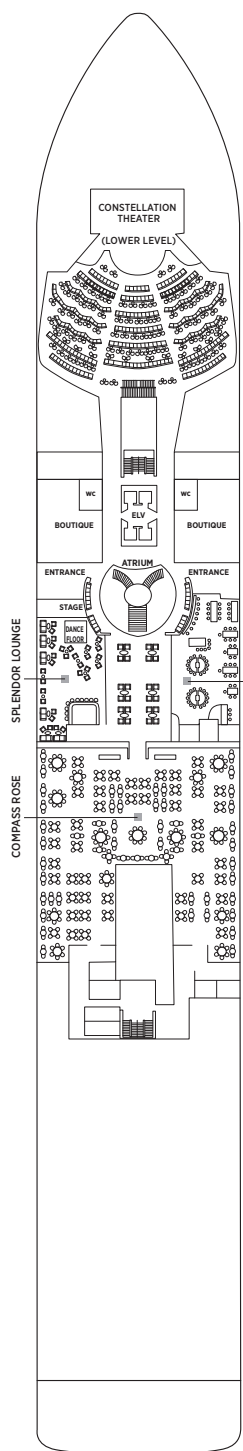

Seven Seas Splendor® DECK PLANS

DECK 4

DECK 5

DECK 6

DECK 7

DECK 8

- | | |
|---------------------|-------------------------|
| RS REGENT SUITE | D CONCIERGE SUITE |
| MS MASTER SUITE | E CONCIERGE SUITE |
| GS GRAND SUITE | F1 SUPERIOR SUITE |
| SP SPLENDOR SUITE | F2 SUPERIOR SUITE |
| SS SEVEN SEAS SUITE | G1 DELUXE VERANDA SUITE |
| A PENTHOUSE SUITE | G2 DELUXE VERANDA SUITE |
| B PENTHOUSE SUITE | H VERANDA SUITE |
| C PENTHOUSE SUITE | |

OVERALL LENGTH . . . 735 ft.
 BEAM (WIDTH) 102 ft.
 DRAFT 23 ft.
 SUITES 375
 GUESTS 750
 OFFICERS European
 CREW 542 International
 GUEST DECKS 10
 *GROSS TONNAGE . . . 55,254
 CRUISING SPEED 19.5 Knots
 SHIP'S REGISTRY Marshall Islands

DECK 9

DECK 10

DECK 11

DECK 12

DECK 14

- + 2-bedroom suite accommodates up to 6 guests
- Convertible sofa bed
- ♿ Wheelchair accessible suites 822, 823 and 916 have shower stall instead of bathtub
- Connecting suites
- ★ Bathroom features a glass-enclosed shower instead of bathtub in category A, B, C, G1, G2 and H