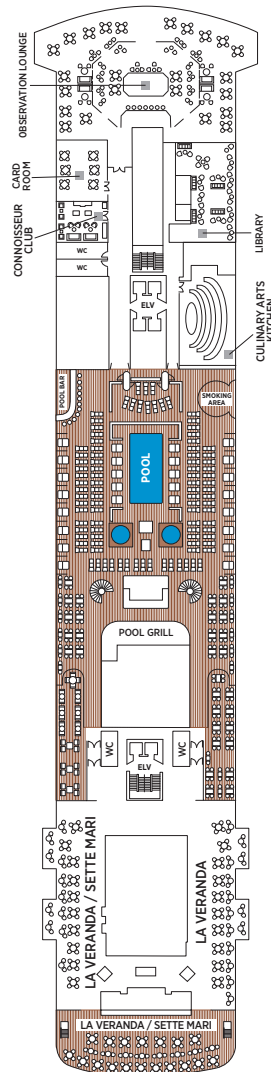

Seven Seas Splendor® DECK PLANS

DECK 4

DECK 5

DECK 6

DECK 7

DECK 8

- | | |
|---------------------|-------------------------|
| RS REGENT SUITE | D CONCIERGE SUITE |
| MS MASTER SUITE | E CONCIERGE SUITE |
| GS GRAND SUITE | F1 SUPERIOR SUITE |
| SP SPLENDOR SUITE | F2 SUPERIOR SUITE |
| SS SEVEN SEAS SUITE | G1 DELUXE VERANDA SUITE |
| A PENTHOUSE SUITE | G2 DELUXE VERANDA SUITE |
| B PENTHOUSE SUITE | H VERANDA SUITE |
| C PENTHOUSE SUITE | |

OVERALL LENGTH . . . 735 ft.
 BEAM (WIDTH) 102 ft.
 DRAFT 23 ft.
 SUITES 375
 GUESTS 750
 OFFICERS European
 CREW 542 International
 GUEST DECKS 10
 *GROSS TONNAGE . . . 55,254
 CRUISING SPEED 19.5 Knots
 SHIP'S REGISTRY Marshall Islands

DECK 9

DECK 10

DECK 11

DECK 12

DECK 14

- + 2-bedroom suite accommodates up to 6 guests
- Convertible sofa bed
- ♿ Wheelchair accessible suites 822, 823 and 916 have shower stall instead of bathtub
- Connecting suites
- ★ Bathroom features a glass-enclosed shower instead of bathtub in category A, B, C, G1, G2 and H