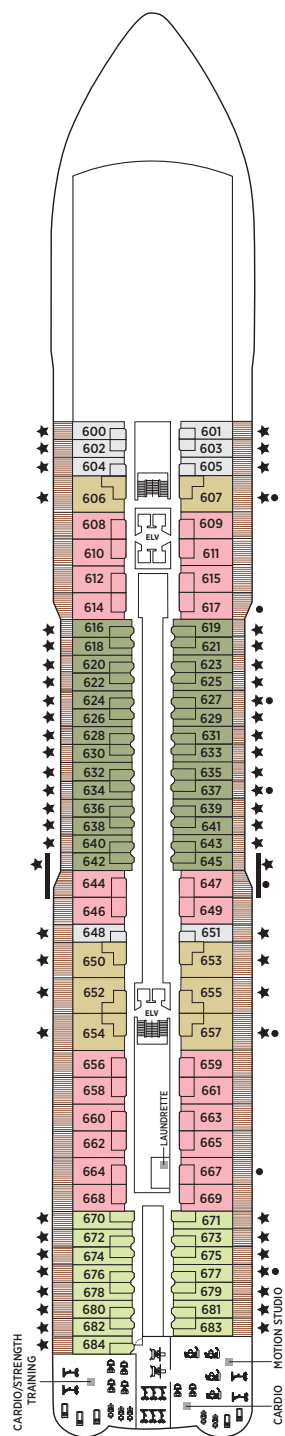

Seven Seas Splendor® DECK PLANS

DECK 4

DECK 5

DECK 6

DECK 7

DECK 8

- | | |
|---------------------|-------------------------|
| RS REGENT SUITE | D CONCIERGE SUITE |
| MS MASTER SUITE | E CONCIERGE SUITE |
| GS GRAND SUITE | F1 SUPERIOR SUITE |
| SP SPLENDOR SUITE | F2 SUPERIOR SUITE |
| SS SEVEN SEAS SUITE | G1 DELUXE VERANDA SUITE |
| A PENTHOUSE SUITE | G2 DELUXE VERANDA SUITE |
| B PENTHOUSE SUITE | H VERANDA SUITE |
| C PENTHOUSE SUITE | |

OVERALL LENGTH . . . 735 ft.
 BEAM (WIDTH) 102 ft.
 DRAFT 23 ft.
 SUITES 375
 GUESTS 750
 OFFICERS European
 CREW 542 International
 GUEST DECKS 10
 *GROSS TONNAGE . . . 55,254
 CRUISING SPEED 19.5 Knots
 SHIP'S REGISTRY Marshall Islands

DECK 9

DECK 10

DECK 11

DECK 12

DECK 14

- + 2-bedroom suite accommodates up to 6 guests
- Convertible sofa bed
- ♿ Wheelchair accessible suites 822, 823 and 916 have shower stall instead of bathtub
- Connecting suites
- ★ Bathroom features a glass-enclosed shower instead of bathtub in category A, B, C, G1, G2 and H