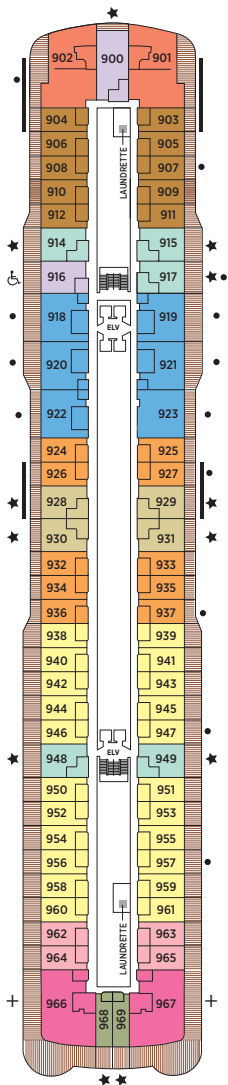

Seven Seas Splendor® DECK PLANS

DECK 4

DECK 5

DECK 6

DECK 7

DECK 8

- | | |
|---------------------|-------------------------|
| RS REGENT SUITE | D CONCIERGE SUITE |
| MS MASTER SUITE | E CONCIERGE SUITE |
| GS GRAND SUITE | F1 SUPERIOR SUITE |
| SP SPLENDOR SUITE | F2 SUPERIOR SUITE |
| SS SEVEN SEAS SUITE | G1 DELUXE VERANDA SUITE |
| A PENTHOUSE SUITE | G2 DELUXE VERANDA SUITE |
| B PENTHOUSE SUITE | H VERANDA SUITE |
| C PENTHOUSE SUITE | |

OVERALL LENGTH . . . 735 ft.
 BEAM (WIDTH) 102 ft.
 DRAFT 23 ft.
 SUITES 375
 GUESTS 750
 OFFICERS European
 CREW 542 International
 GUEST DECKS 10
 *GROSS TONNAGE . . . 55,254
 CRUISING SPEED 19.5 Knots
 SHIP'S REGISTRY Marshall Islands

DECK 9

DECK 10

DECK 11

DECK 12

DECK 14

- + 2-bedroom suite accommodates up to 6 guests
- Convertible sofa bed
- ♿ Wheelchair accessible suites 822, 823 and 916 have shower stall instead of bathtub
- Connecting suites
- ★ Bathroom features a glass-enclosed shower instead of bathtub in category A, B, C, G1, G2 and H

*Estimated gross tonnage
 Up to one rollaway bed can be added to most suites, please inquire at time of booking.