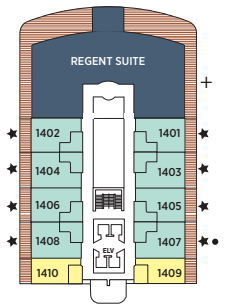

Seven Seas Splendor® DECK PLANS

DECK 4

DECK 5

DECK 6

DECK 7

DECK 8

- | | |
|---------------------|-------------------------|
| RS REGENT SUITE | D CONCIERGE SUITE |
| MS MASTER SUITE | E CONCIERGE SUITE |
| GS GRAND SUITE | F1 SUPERIOR SUITE |
| SP SPLENDOR SUITE | F2 SUPERIOR SUITE |
| SS SEVEN SEAS SUITE | G1 DELUXE VERANDA SUITE |
| A PENTHOUSE SUITE | G2 DELUXE VERANDA SUITE |
| B PENTHOUSE SUITE | H VERANDA SUITE |
| C PENTHOUSE SUITE | |

OVERALL LENGTH . . . 735 ft.
 BEAM (WIDTH) 102 ft.
 DRAFT 23 ft.
 SUITES 375
 GUESTS 750
 OFFICERS European
 CREW 542 International
 GUEST DECKS 10
 *GROSS TONNAGE . . . 55,254
 CRUISING SPEED 19.5 Knots
 SHIP'S REGISTRY Marshall Islands

DECK 9

DECK 10

DECK 11

DECK 12

DECK 14

- + 2-bedroom suite accommodates up to 6 guests
- Convertible sofa bed
- ♿ Wheelchair accessible suites 822, 823 and 916 have shower stall instead of bathtub
- Connecting suites
- ★ Bathroom features a glass-enclosed shower instead of bathtub in category A, B, C, G1, G2 and H