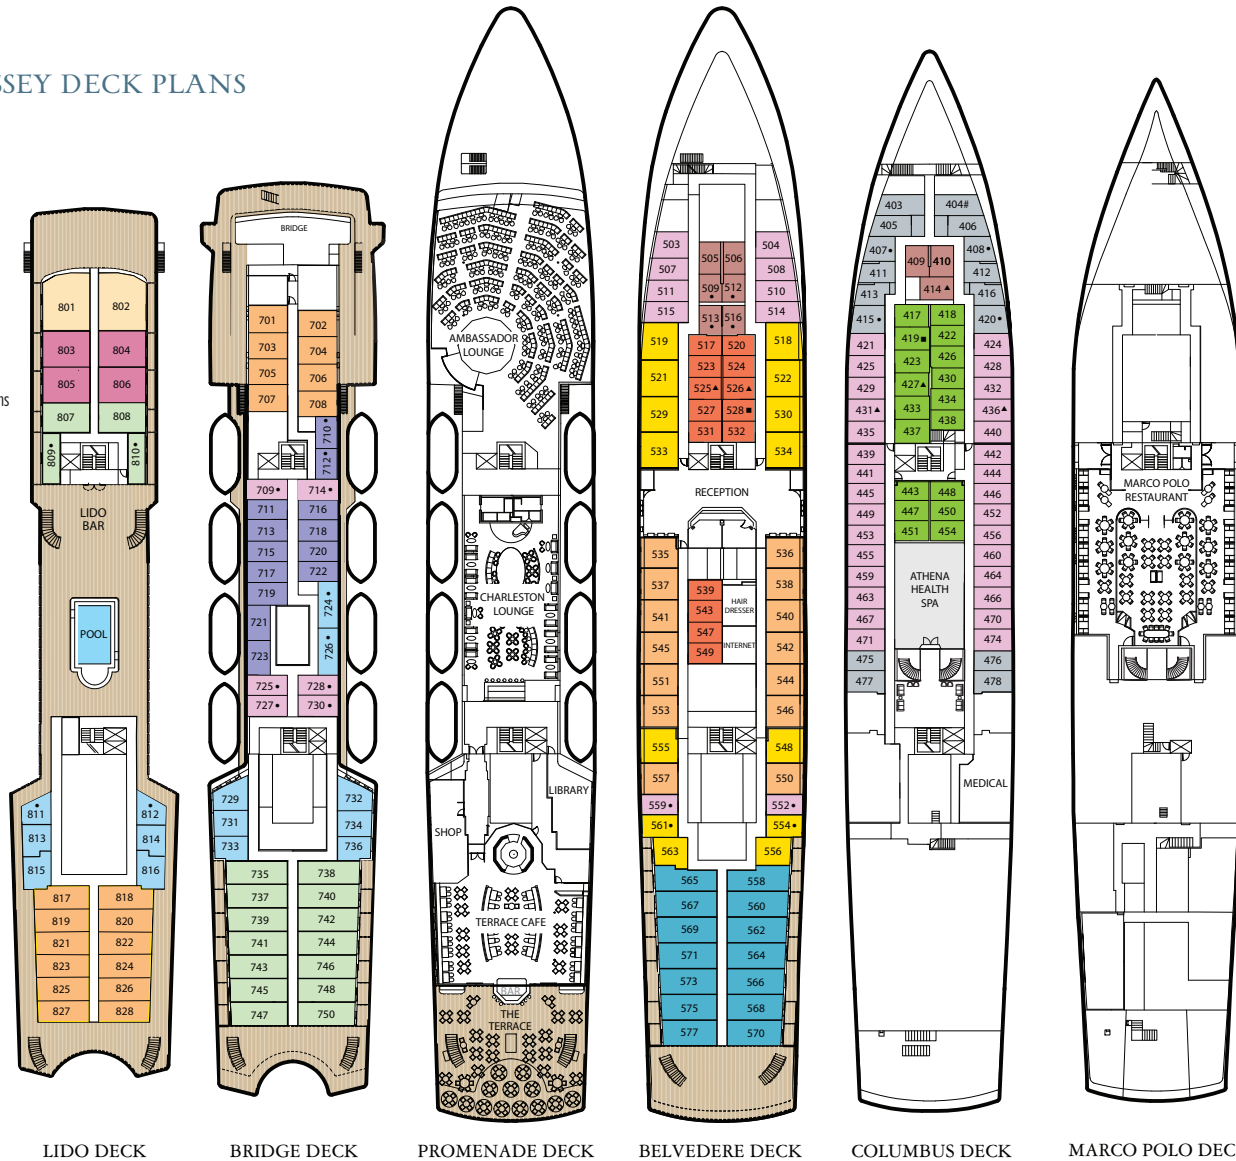

MV AEGEAN ODYSSEY DECK PLANS

KEY

- Single cabins
- ▲ Third pullman berth in these cabins
- Third/fourth pullman berth in these cabins
- # Cabin for passengers with disabilities
- ⊠ Elevator

CATEGORY COLOURS

DOUBLE STATEROOM/CABINS

CAT A	Owner's Suite/Balcony
CAT B	Junior Suites/Balcony
CAT C	Deluxe Stateroom/Balcony
CAT D	Deluxe Stateroom/Balcony
CAT E	Deluxe Stateroom, Outside
CAT F	Deluxe Stateroom, Outside
CAT G	Premium Outside
CAT H	Premium Outside
CAT I*	Premium Outside
CAT J	Standard Outside
CAT K	Premium Inside
CAT L	Premium Inside
CAT M	Standard Inside

SINGLE STATEROOM/CABINS

CAT CC	Deluxe Stateroom/Balcony
CAT EE	Deluxe Stateroom, Outside
CAT GG*	Premium Outside
CAT HH*	Premium Outside
CAT II*	Premium Outside
CAT JJ	Standard Outside
CAT MM	Standard Inside

*Please note: Category GG, I, II and some HH cabins have partially restricted view.

Category J: Standard Outside Cabin

Category H: Premium Outside Cabin

Category F: Deluxe Stateroom