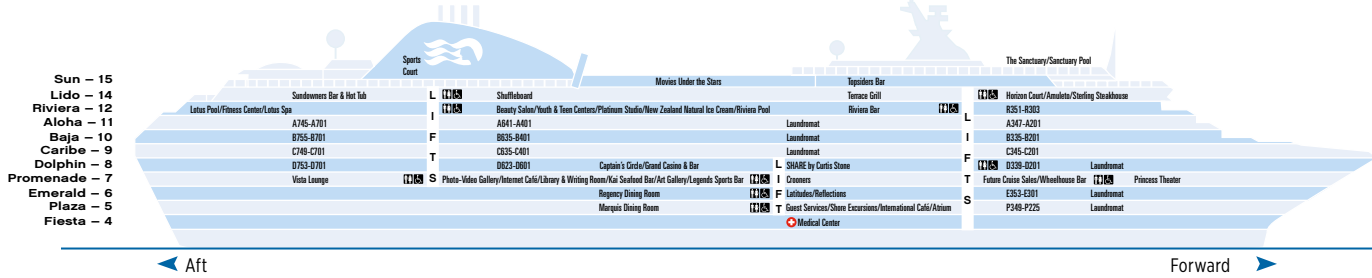

Sun Princess®

Guest Capacity: 2,010

Length: 856 ft.

Gross Tonnage: 77,441

Inaugural Cruise: December 2, 1995

Christened by: Lady Dorothy Sterling (wife of Lord Jeffrey Sterling, Chairman of P&O)

Stateroom Description

SUITE

- S2** Owner's suite Aft (Baja, Caribe)
- S3** Penthouse suite Aft (Dolphin)
- S4** Premium suite Aft (Baja, Caribe)

CLUB CLASS MINI-SUITE

- M1** Premium Mid-ship (Baja)
- M4** Premium Aft (Dolphin)

MINI-SUITE

- MB** Mid-forward, Mid-aft (Baja)
- ME** Forward (Baja)

BALCONY

- BA** Mid-ship (Baja, Caribe)
- BB** Mid-forward, Mid-aft (Baja, Caribe), Mid-ship (Aloha)
- BC** Mid-forward, Mid-aft (Riviera, Aloha)