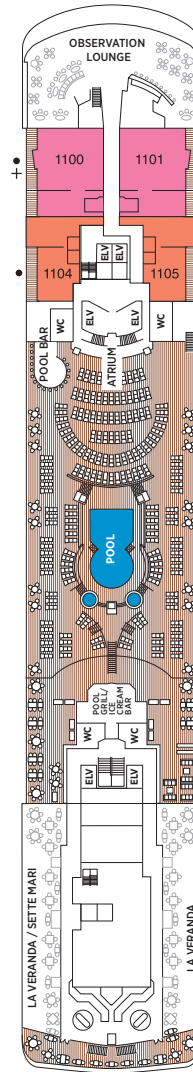

MS MASTER SUITE	 C PENTHOUSE SUITE
 GS GRAND SUITE	 D CONCIERGE SUITE
 VS VOYAGER SUITE	 E CONCIERGE SUITE
 SS SEVEN SEAS SUITE	 F DELUXE VERANDA SUITE
 A PENTHOUSE SUITE	 G DELUXE VERANDA SUITE
 B PENTHOUSE SUITE	 H DELUXE VERANDA SUITE

OVERALL LENGTH . . . . . 670 ft.
BEAM (WIDTH) . . . . . 94.5 ft.
DRAFT . . . . . 23 ft.
SUITES 350
GUESTS 700
OFFICERS . . . . . European
CREW . . . . . 447 International
GUEST DECKS 9
GROSS TONNAGE 42,363
CRUISING SPEED . . . . . 20 Knots
SHIP'S REGISTRY . . . . . Bahamas

DECK 8

DECK 9

DECK 10

DECK 11

DECK 12

- + 2-bedroom suite accommodates up to 6 guests
- Convertible sofa bed
- ♿ Wheelchair accessible suites 761, 762, 859 and 860 have shower stall instead of bathtub
- Connecting suites

Up to one rollaway bed can be added to most suites, please inquire at time of booking.