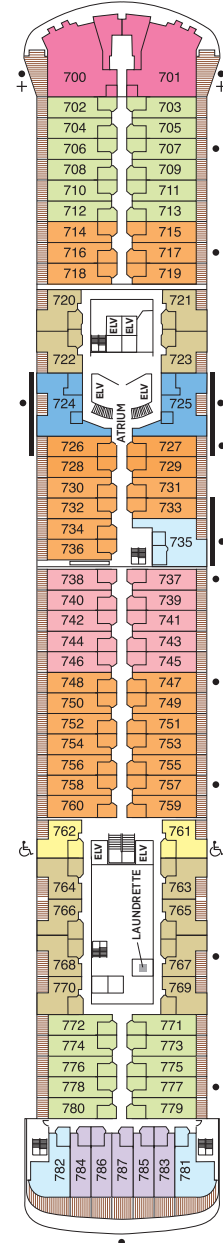

Seven Seas Voyager® DECK PLANS

DECK 4

DECK 5

DECK 6

DECK 7