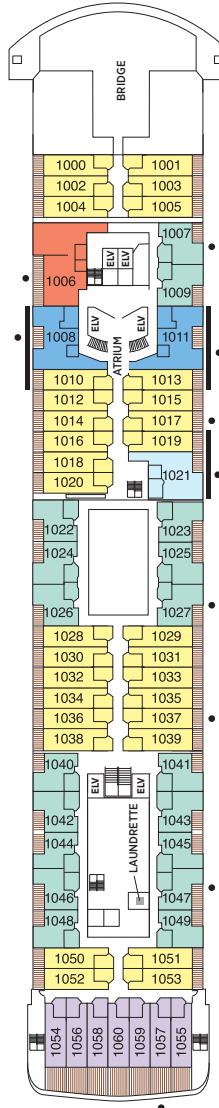

MS MASTER SUITE	 C PENTHOUSE SUITE
 GS GRAND SUITE	 D CONCIERGE SUITE
 VS VOYAGER SUITE	 E CONCIERGE SUITE
 SS SEVEN SEAS SUITE	 F DELUXE VERANDA SUITE
 A PENTHOUSE SUITE	 G DELUXE VERANDA SUITE
 B PENTHOUSE SUITE	 H DELUXE VERANDA SUITE

OVERALL LENGTH . . . . . 670 ft.
BEAM (WIDTH) . . . . . 94.5 ft.
DRAFT . . . . . 23 ft.
SUITES 350
GUESTS 700
OFFICERS . . . . . European
CREW . . . . . 447 International
GUEST DECKS 9
GROSS TONNAGE 42,363
CRUISING SPEED . . . . . 20 Knots
SHIP'S REGISTRY . . . . . Bahamas

DECK 8

DECK 9

DECK 10

DECK 11

DECK 12

- + 2-bedroom suite accommodates up to 6 guests
- Convertible sofa bed
- ♿ Wheelchair accessible suites 761, 762, 859 and 860 have shower stall instead of bathtub
- Connecting suites

Up to one rollaway bed can be added to most suites, please inquire at time of booking.