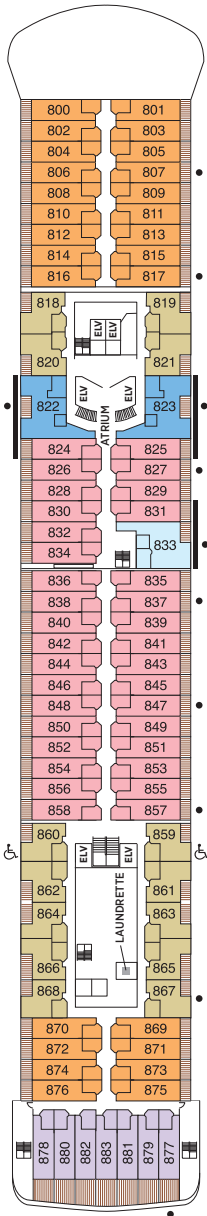

MS MASTER SUITE	 C PENTHOUSE SUITE
 GS GRAND SUITE	 D CONCIERGE SUITE
 VS VOYAGER SUITE	 E CONCIERGE SUITE
 SS SEVEN SEAS SUITE	 F DELUXE VERANDA SUITE
 A PENTHOUSE SUITE	 G DELUXE VERANDA SUITE
 B PENTHOUSE SUITE	 H DELUXE VERANDA SUITE

OVERALL LENGTH . . . . . 670 ft.
BEAM (WIDTH) . . . . . 94.5 ft.
DRAFT . . . . . 23 ft.
SUITES 350
GUESTS 700
OFFICERS . . . . . European
CREW . . . . . 447 International
GUEST DECKS 9
GROSS TONNAGE 42,363
CRUISING SPEED . . . . . 20 Knots
SHIP'S REGISTRY . . . . . Bahamas

DECK 8