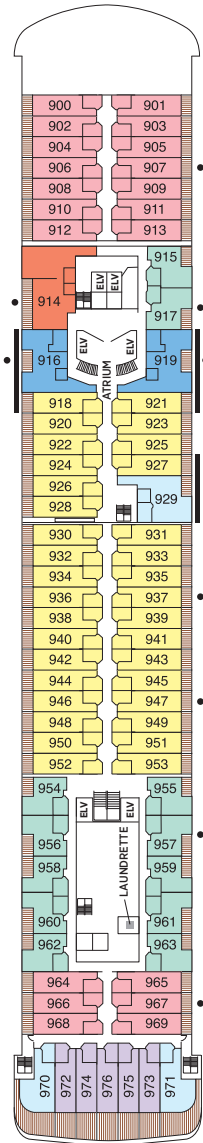

MS MASTER SUITE	 C PENTHOUSE SUITE
 GS GRAND SUITE	 D CONCIERGE SUITE
 VS VOYAGER SUITE	 E CONCIERGE SUITE
 SS SEVEN SEAS SUITE	 F DELUXE VERANDA SUITE
 A PENTHOUSE SUITE	 G DELUXE VERANDA SUITE
 B PENTHOUSE SUITE	 H DELUXE VERANDA SUITE

OVERALL LENGTH . . . . . 670 ft.
BEAM (WIDTH) . . . . . 94.5 ft.
DRAFT . . . . . 23 ft.
SUITES 350
GUESTS 700
OFFICERS . . . . . European
CREW . . . . . 447 International
GUEST DECKS 9
GROSS TONNAGE 42,363
CRUISING SPEED . . . . . 20 Knots
SHIP'S REGISTRY . . . . . Bahamas

DECK 8

DECK 9

DECK 10

DECK 11

DECK 12

- + 2-bedroom suite accommodates up to 6 guests
- Convertible sofa bed
- ♿ Wheelchair accessible suites 761, 762, 859 and 860 have shower stall instead of bathtub
- Connecting suites

Up to one rollaway bed can be added to most suites, please inquire at time of booking.